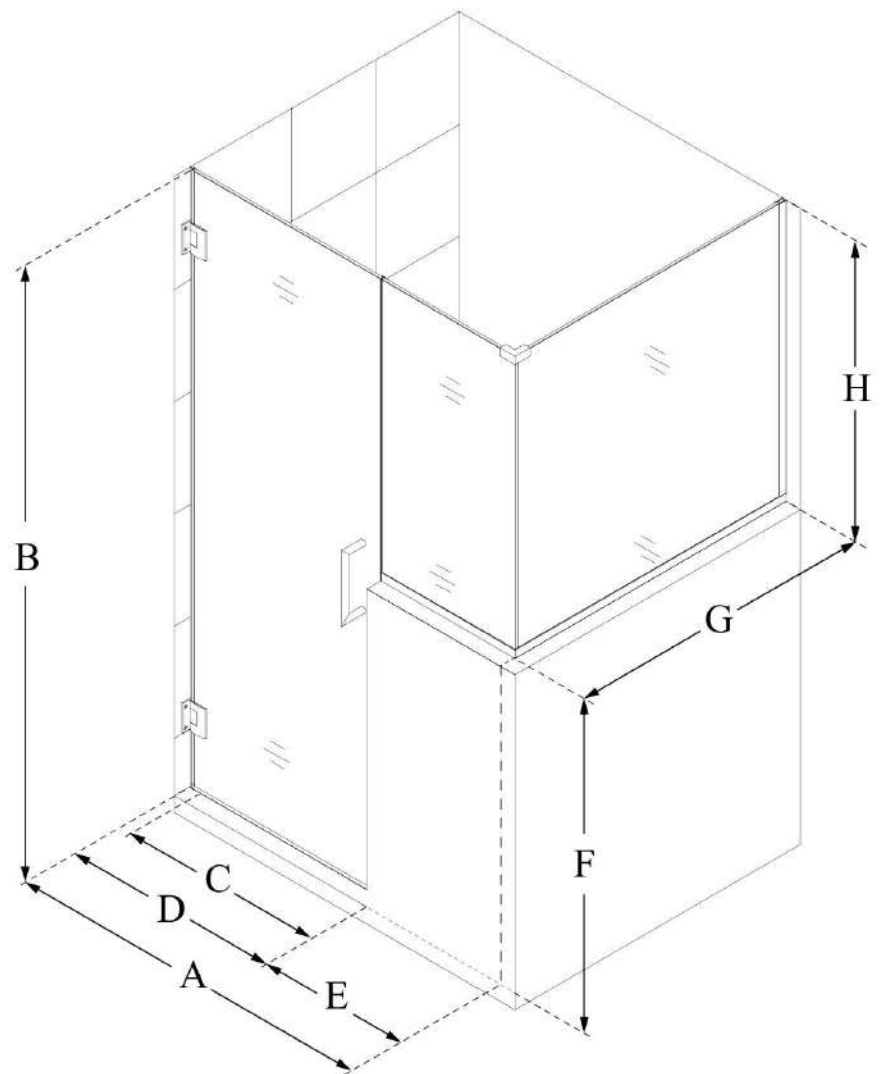

SHEN-2424243630

UNIDOOR PLUS

DreamLine Unidoor Plus 48" W
x 30 3/8" D x 72" H Frameless
Hinged Shower Enclosure, Clear
Glass

SWING DOOR

CONFIGURATION DIMENSIONS:

A: 48"

MODEL WIDTH

B: 72"

MODEL HEIGHT

C: 23"

ACCESS WIDTH

D: 24"

DOOR WIDTH

E: 24"

INLINE BUTTRESS PANEL WIDTH

F: 36"

BUTTRESS WALL HEIGHT

G: 30 3/8"

RETURN BUTTRESS PANEL WIDTH

H: 36"

BUTTRESS GLASS HEIGHT

DreamLine reserves the right to update or modify the hardware or materials pictured without prior notice for the purpose of product improvement and customer satisfaction.