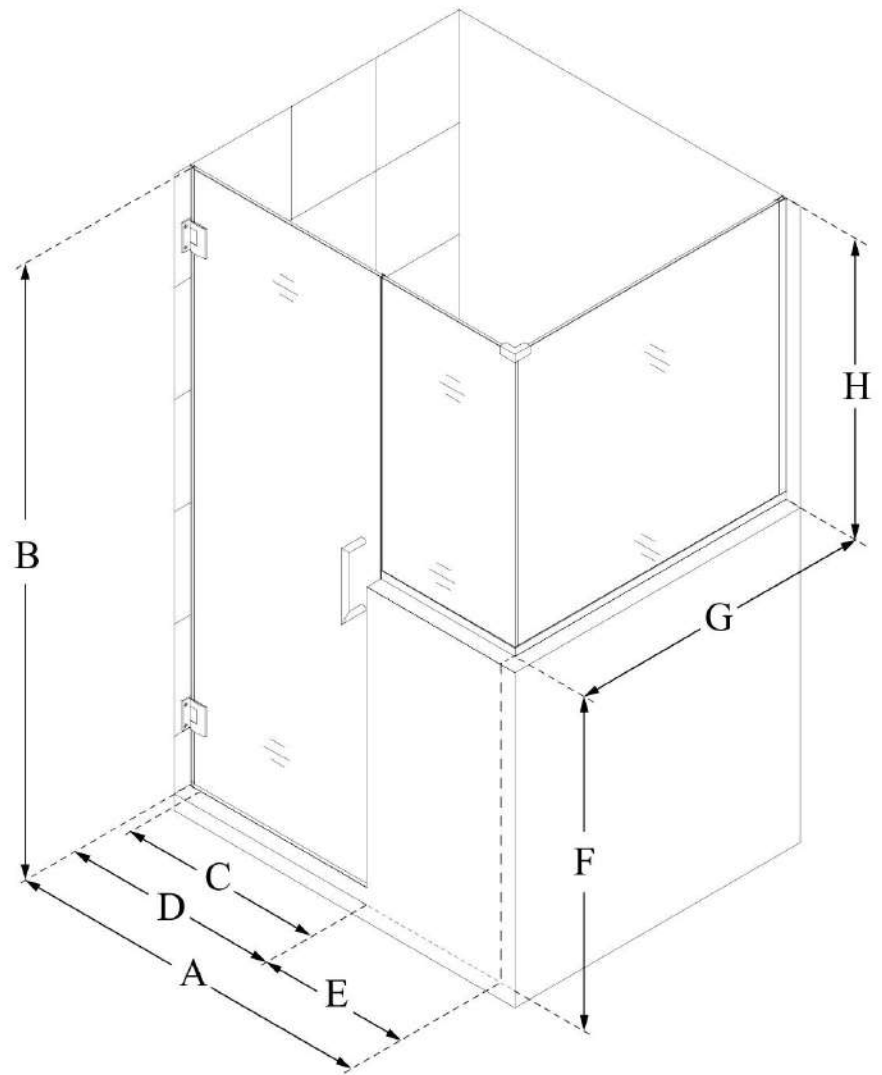

SHEN-2424243436

UNIDOOR PLUS

DreamLine Unidoor Plus 48" W
x 36 3/8" D x 72" H Frameless
Hinged Shower Enclosure, Clear
Glass

SWING DOOR

CONFIGURATION DIMENSIONS:

A: 48"

MODEL WIDTH

B: 72"

MODEL HEIGHT

C: 23"

ACCESS WIDTH

D: 24"

DOOR WIDTH

E: 24"

INLINE BUTTRESS PANEL WIDTH

F: 38"

BUTTRESS WALL HEIGHT

G: 36 3/8"

RETURN BUTTRESS PANEL WIDTH

H: 34"

BUTTRESS GLASS HEIGHT

DreamLine reserves the right to update or modify the hardware or materials pictured without prior notice for the purpose of product improvement and customer satisfaction.