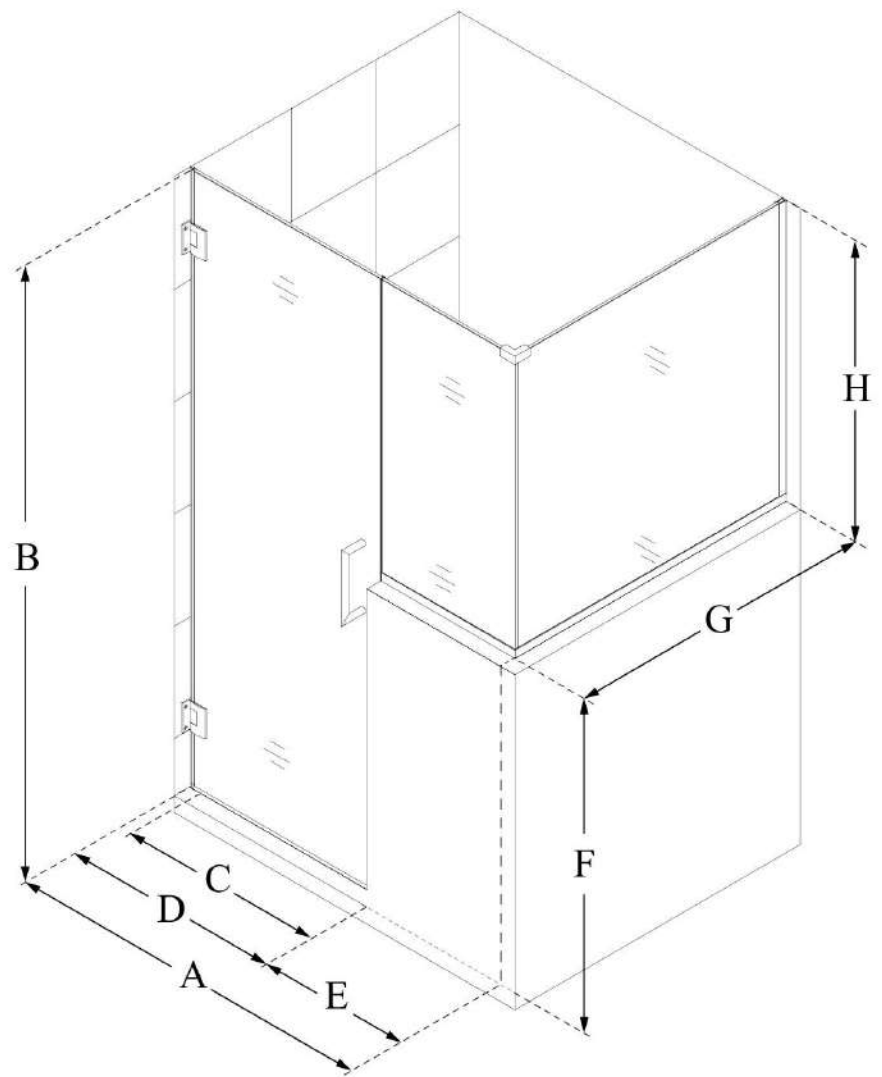

SHEN-2423363630

UNIDOOR PLUS

DreamLine Unidoor Plus 59" W
x 30 3/8" D x 72" H Frameless
Hinged Shower Enclosure, Clear
Glass

SWING DOOR

CONFIGURATION DIMENSIONS:

A: 59"	MODEL WIDTH
B: 72"	MODEL HEIGHT
C: 22"	ACCESS WIDTH
D: 23"	DOOR WIDTH
E: 36"	INLINE BUTTRESS PANEL WIDTH
F: 36"	BUTTRESS WALL HEIGHT
G: 30 3/8"	RETURN BUTTRESS PANEL WIDTH
H: 36"	BUTTRESS GLASS HEIGHT