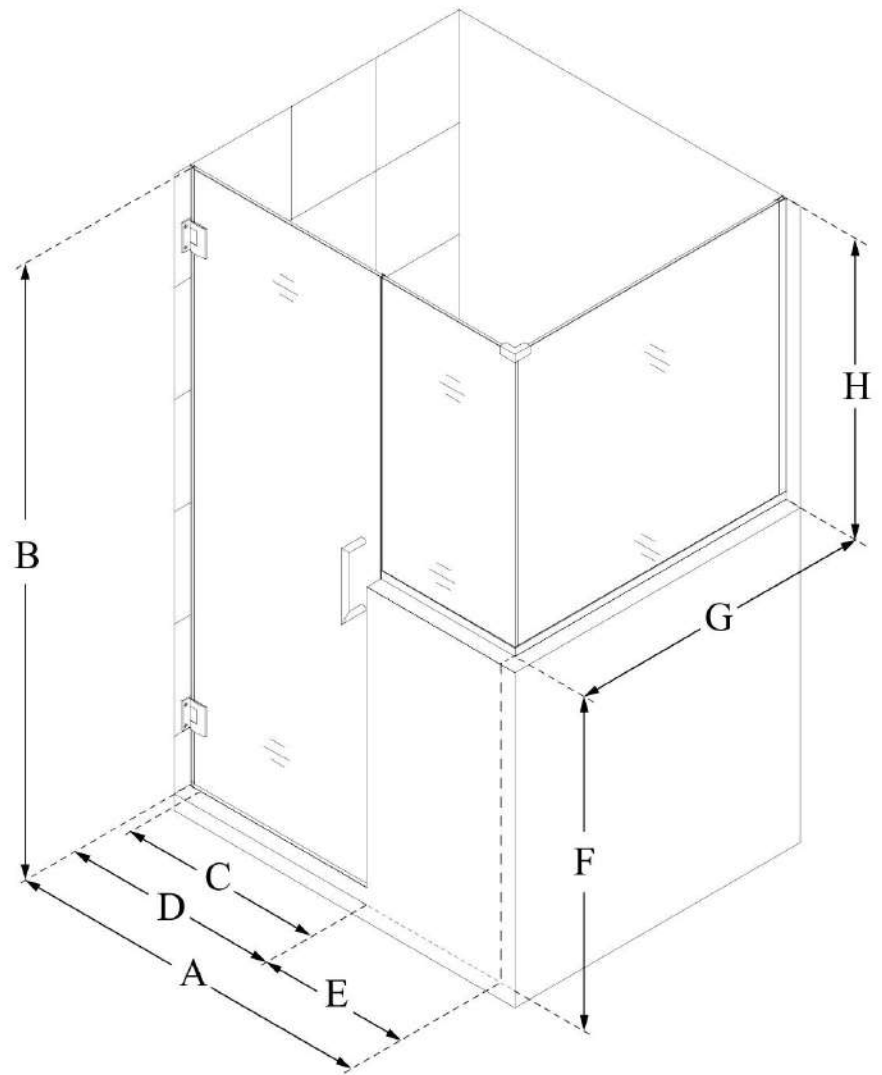

# UNIDOOR PLUS

DreamLine Unidoor Plus 59" W  
x 36 3/8" D x 72" H Frameless  
Hinged Shower Enclosure, Clear  
Glass

**SWING DOOR**

## CONFIGURATION DIMENSIONS:

<b>A: 59"</b>
MODEL WIDTH
<b>B: 72"</b>
MODEL HEIGHT
<b>C: 22"</b>
ACCESS WIDTH
<b>D: 23"</b>
DOOR WIDTH
<b>E: 36"</b>
INLINE BUTTRESS PANEL WIDTH
<b>F: 38"</b>
BUTTRESS WALL HEIGHT
<b>G: 36 3/8"</b>
RETURN BUTTRESS PANEL WIDTH
<b>H: 34"</b>
BUTTRESS GLASS HEIGHT