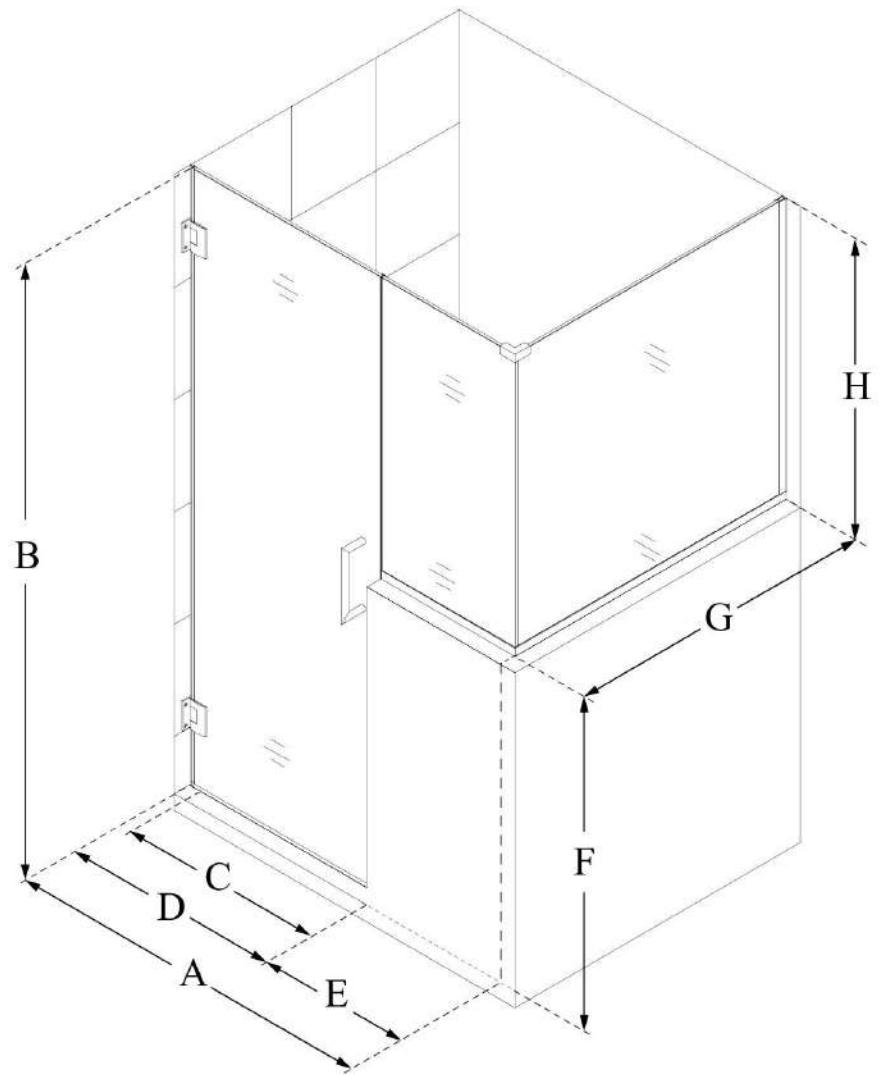

SHEN-2423363430

UNIDOOR PLUS

DreamLine Unidoor Plus 59" W
x 30 3/8" D x 72" H Frameless
Hinged Shower Enclosure, Clear
Glass

SWING DOOR

CONFIGURATION DIMENSIONS:

A: 59"
MODEL WIDTH

B: 72"
MODEL HEIGHT

C: 22"
ACCESS WIDTH

D: 23"
DOOR WIDTH

E: 36"
INLINE BUTTRESS PANEL WIDTH

F: 38"
BUTTRESS WALL HEIGHT

G: 30 3/8"
RETURN BUTTRESS PANEL WIDTH

H: 34"
BUTTRESS GLASS HEIGHT

DreamLine reserves the right to update or modify the hardware or materials pictured without prior notice for the purpose of product improvement and customer satisfaction.