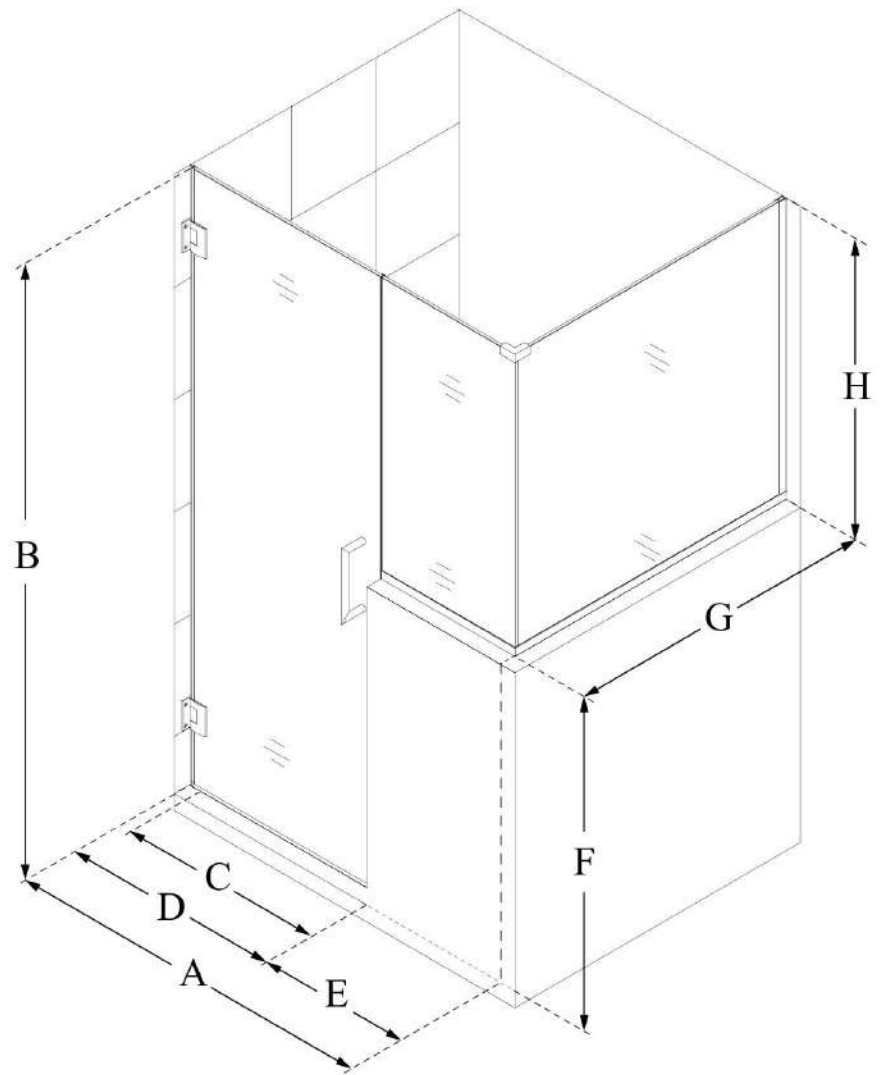

SHEN-2423243636

UNIDOOR PLUS

DreamLine Unidoor Plus 47" W
x 36 3/8" D x 72" H Frameless
Hinged Shower Enclosure, Clear
Glass

SWING DOOR

CONFIGURATION DIMENSIONS:

A: 47"	MODEL WIDTH
B: 72"	MODEL HEIGHT
C: 22"	ACCESS WIDTH
D: 23"	DOOR WIDTH
E: 24"	INLINE BUTTRESS PANEL WIDTH
F: 36"	BUTTRESS WALL HEIGHT
G: 36 3/8"	RETURN BUTTRESS PANEL WIDTH
H: 36"	BUTTRESS GLASS HEIGHT