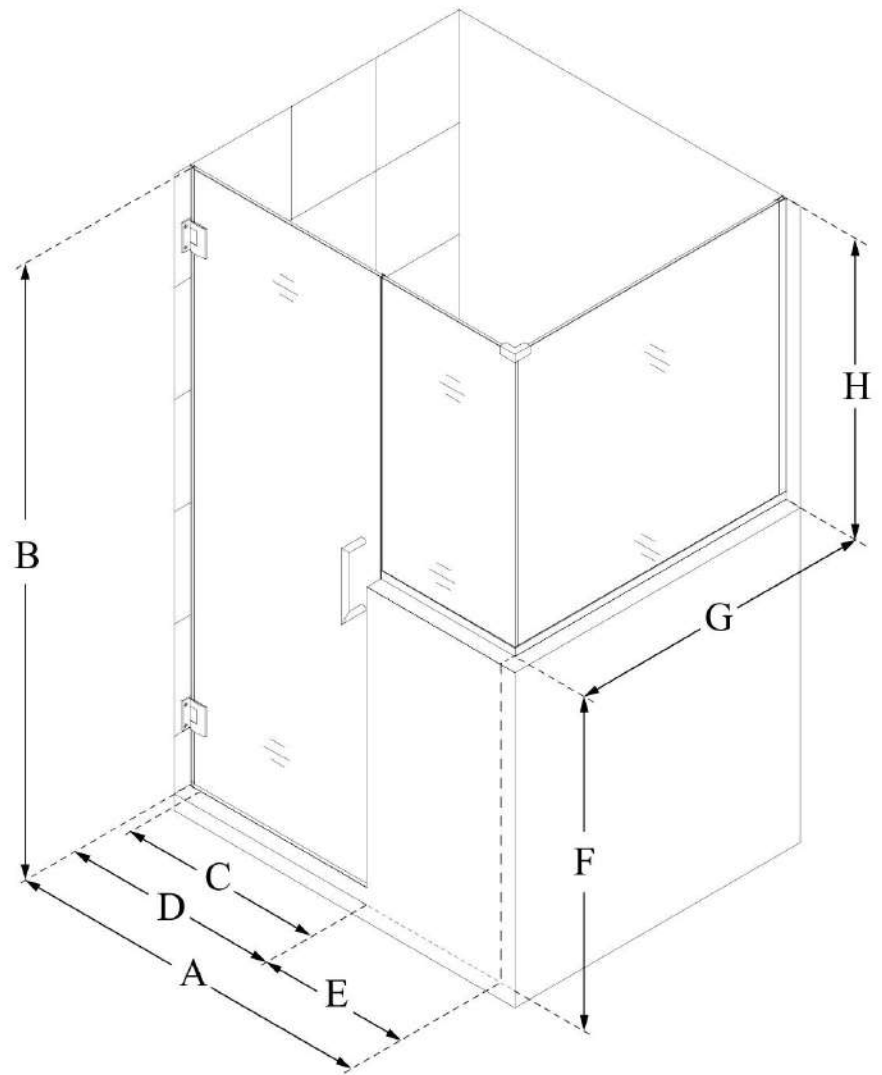

SHEN-2423243436

UNIDOOR PLUS

DreamLine Unidoor Plus 47" W
x 36 3/8" D x 72" H Frameless
Hinged Shower Enclosure, Clear
Glass

SWING DOOR

CONFIGURATION DIMENSIONS:

A: 47"	MODEL WIDTH
B: 72"	MODEL HEIGHT
C: 22"	ACCESS WIDTH
D: 23"	DOOR WIDTH
E: 24"	INLINE BUTTRESS PANEL WIDTH
F: 38"	BUTTRESS WALL HEIGHT
G: 36 3/8"	RETURN BUTTRESS PANEL WIDTH
H: 34"	BUTTRESS GLASS HEIGHT