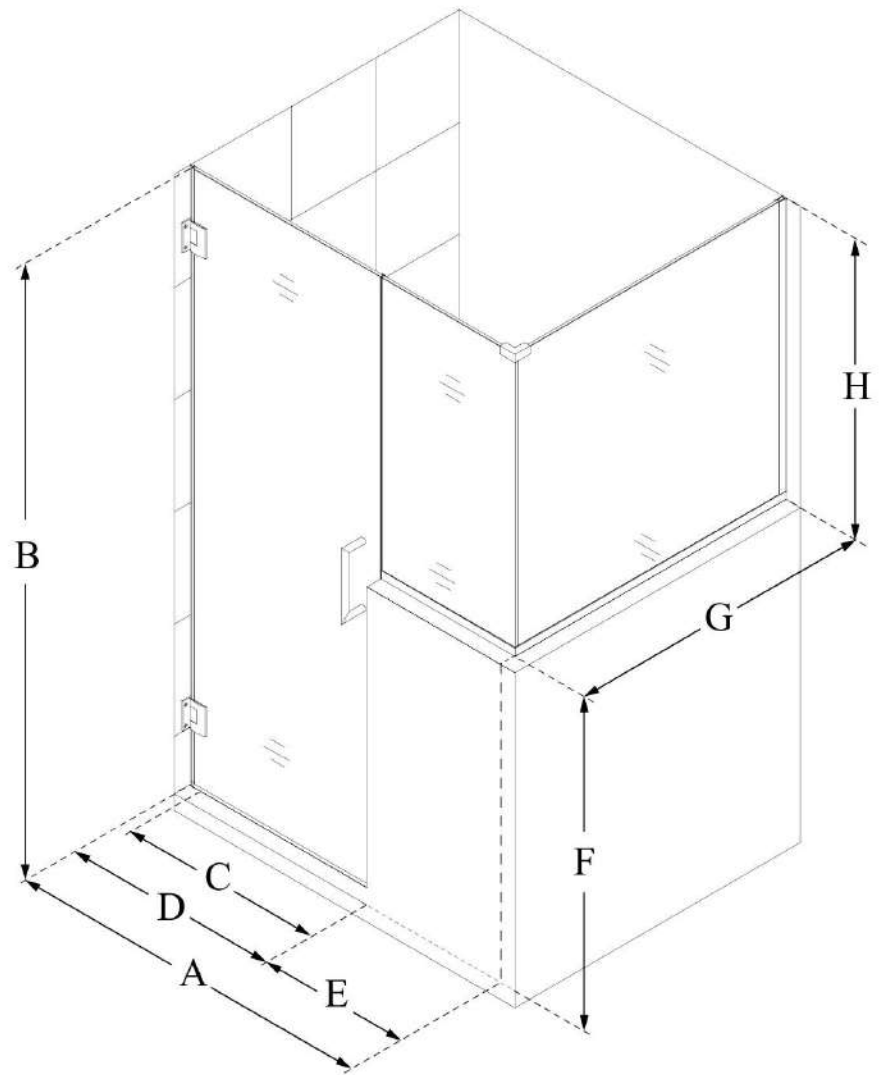

SHEN-2423243430

UNIDOOR PLUS

DreamLine Unidoor Plus 47" W
x 30 3/8" D x 72" H Frameless
Hinged Shower Enclosure, Clear
Glass

SWING DOOR

CONFIGURATION DIMENSIONS:

A: 47"	MODEL WIDTH
B: 72"	MODEL HEIGHT
C: 22"	ACCESS WIDTH
D: 23"	DOOR WIDTH
E: 24"	INLINE BUTTRESS PANEL WIDTH
F: 38"	BUTTRESS WALL HEIGHT
G: 30 3/8"	RETURN BUTTRESS PANEL WIDTH
H: 34"	BUTTRESS GLASS HEIGHT