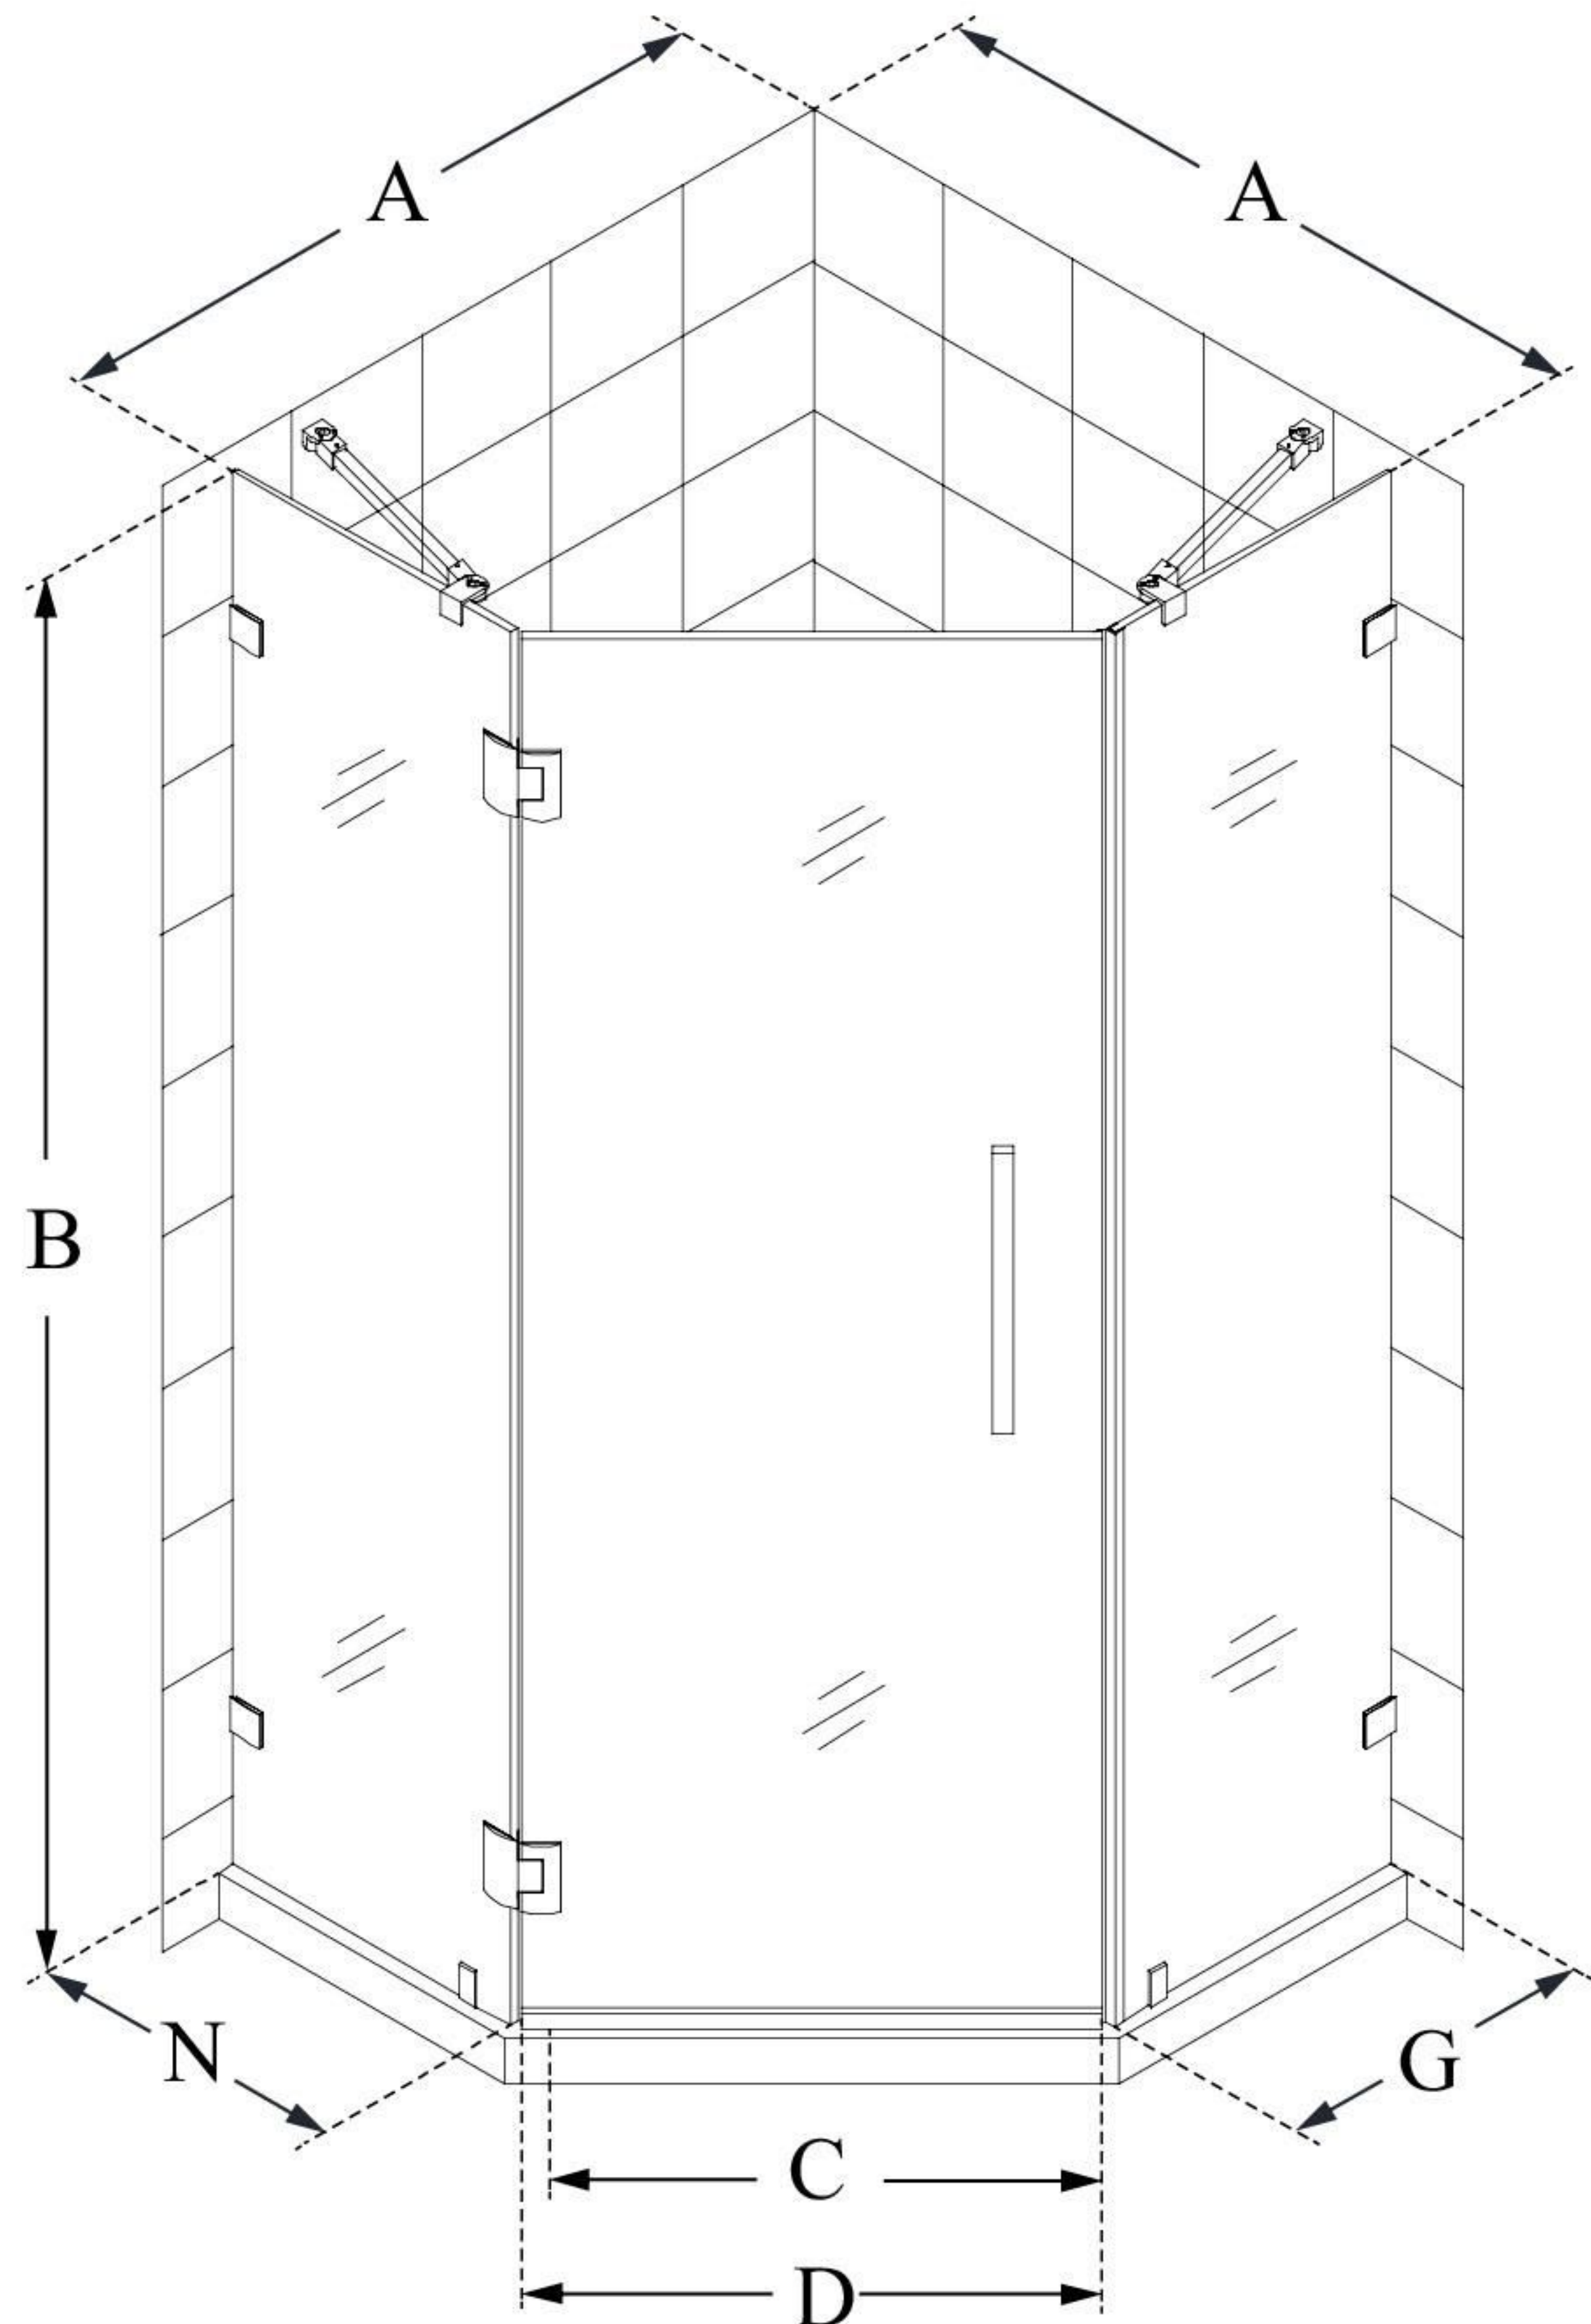

SHEN-2240400

PRISMLUX

DreamLine Prism Lux 40 3/8" x 40 3/8" x 72" Fully Frameless Hinged Shower Enclosure

SWING DOOR

CONFIGURATION DIMENSIONS:

A: 40 3/8"

MODEL WIDTH

B: 72"

MODEL HEIGHT

C: 23 5/8"

ACCESS WIDTH

D: 24"

DOOR WIDTH

A: 40 3/8"

MODEL DEPTH

G: 22 3/4"

SIDE PANEL WIDTH

N: 22 3/4"

HINGE PANEL WIDTH

DreamLine reserves the right to update or modify the hardware or materials pictured without prior notice for the purpose of product improvement and customer satisfaction.