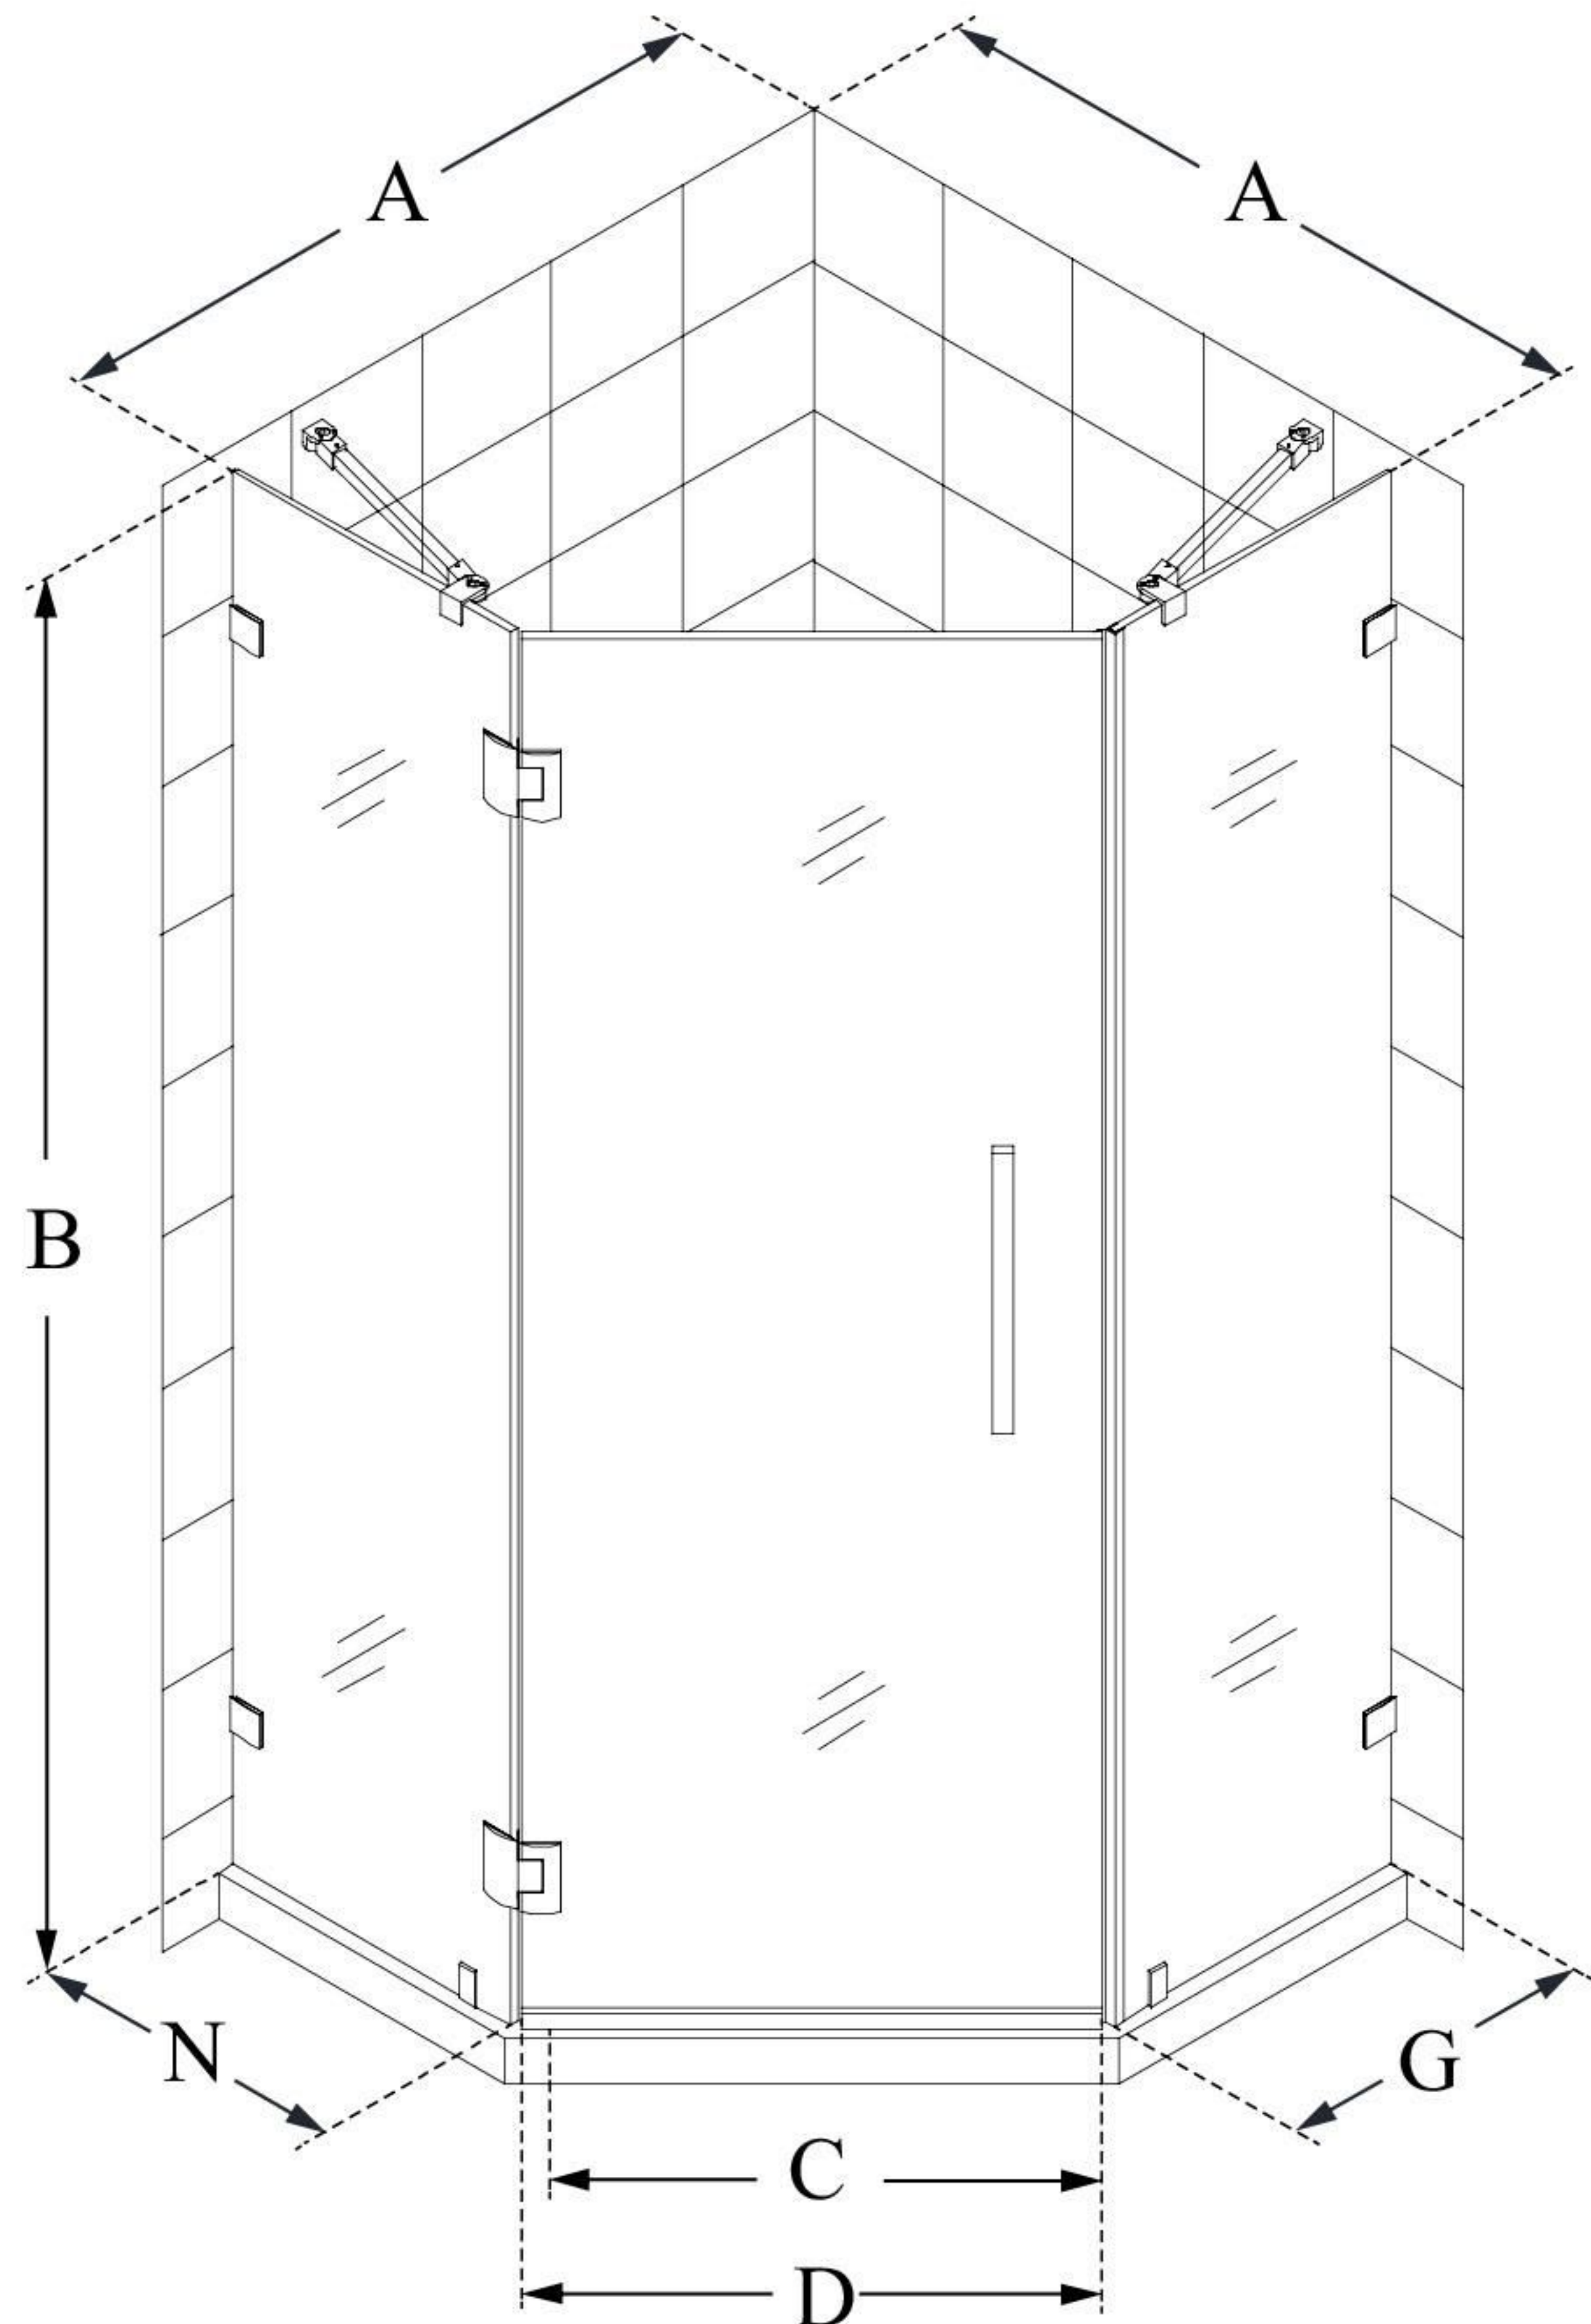

SHEN-2238380

PRISMLUX

DreamLine Prism Lux 38" x 38" x 72" Fully Frameless Hinged Shower Enclosure

SWING DOOR

CONFIGURATION DIMENSIONS:

A: 38"
MODEL WIDTH

B: 72"
MODEL HEIGHT

C: 23 5/8"
ACCESS WIDTH

D: 24"
DOOR WIDTH

A: 38"
MODEL DEPTH

G: 20 3/8"
SIDE PANEL WIDTH

N: 20 3/8"
HINGE PANEL WIDTH

DreamLine reserves the right to update or modify the hardware or materials pictured without prior notice for the purpose of product improvement and customer satisfaction.