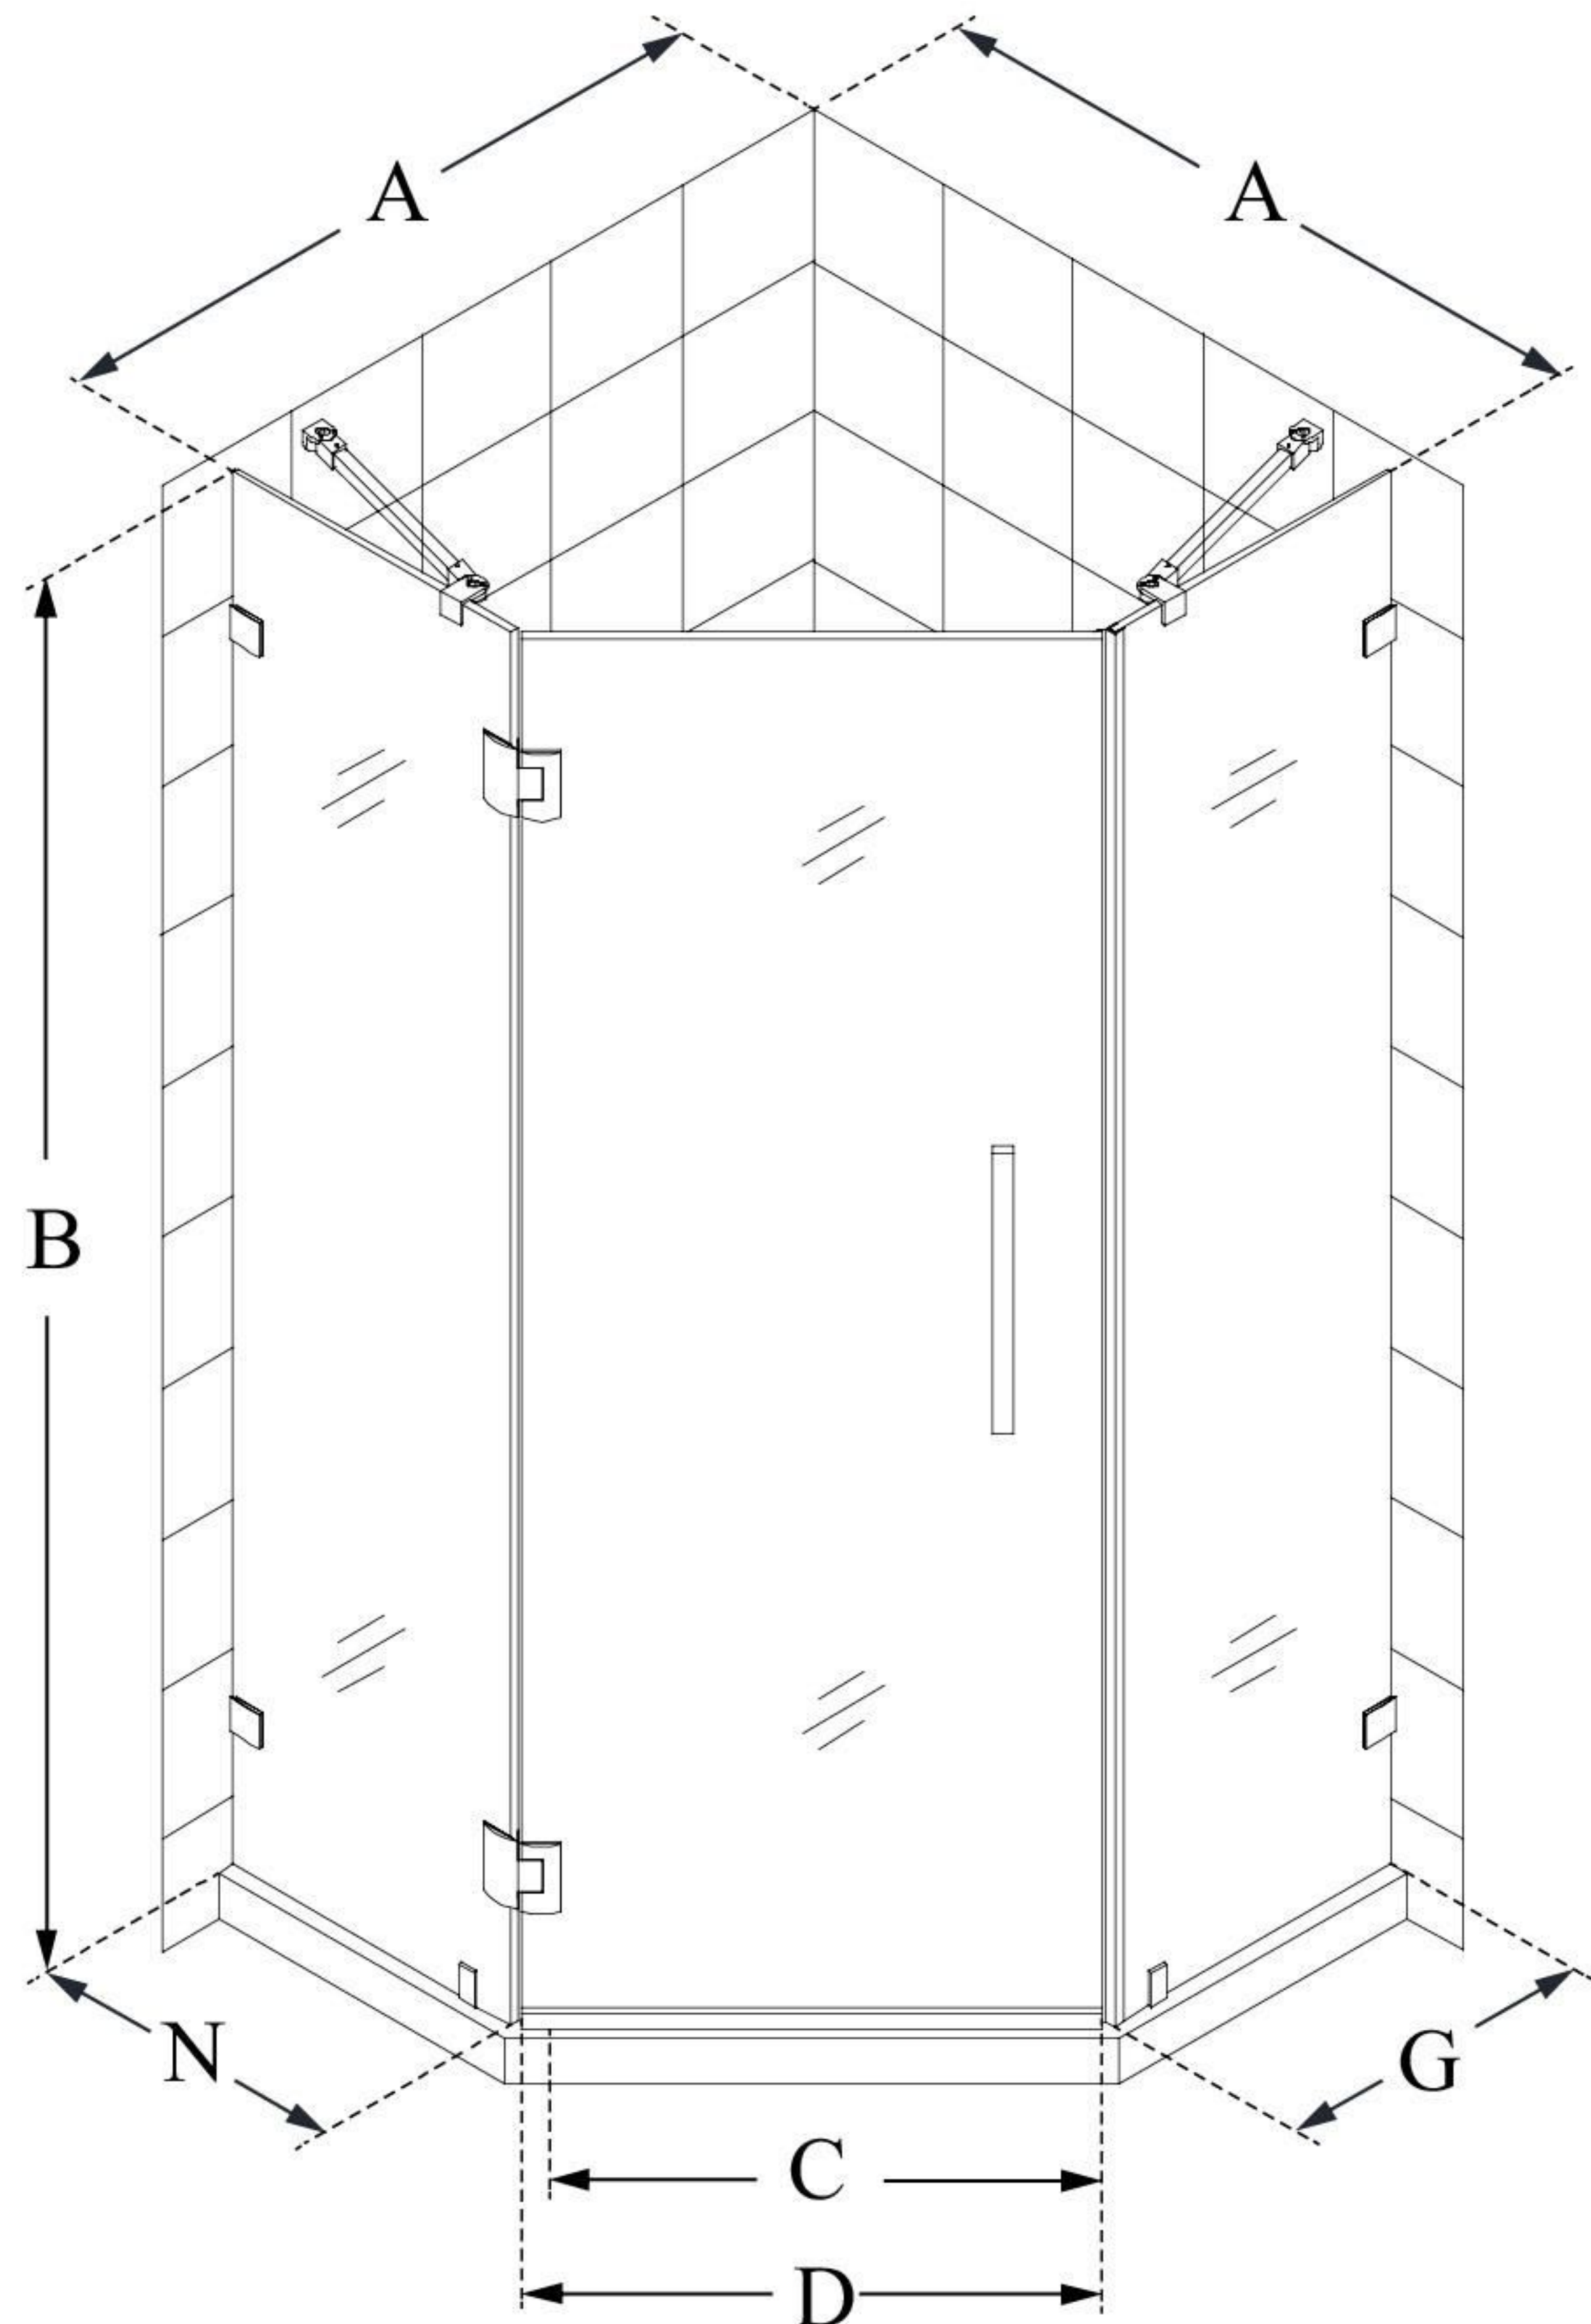

# PRISMLUX

DreamLine Prism Lux 34 5/16" x 34 5/16" x 72" Fully Frameless Hinged Shower Enclosure

**SWING DOOR**

## CONFIGURATION DIMENSIONS:

**A: 34 5/16"**

MODEL WIDTH

**B: 72"**

MODEL HEIGHT

**C: 23 5/8"**

ACCESS WIDTH

**D: 24"**

DOOR WIDTH

**A: 34 5/16"**

MODEL DEPTH

**G: 16 3/4"**

SIDE PANEL WIDTH

**N: 16 3/4"**

HINGE PANEL WIDTH

DreamLine reserves the right to update or modify the hardware or materials pictured without prior notice for the purpose of product improvement and customer satisfaction.