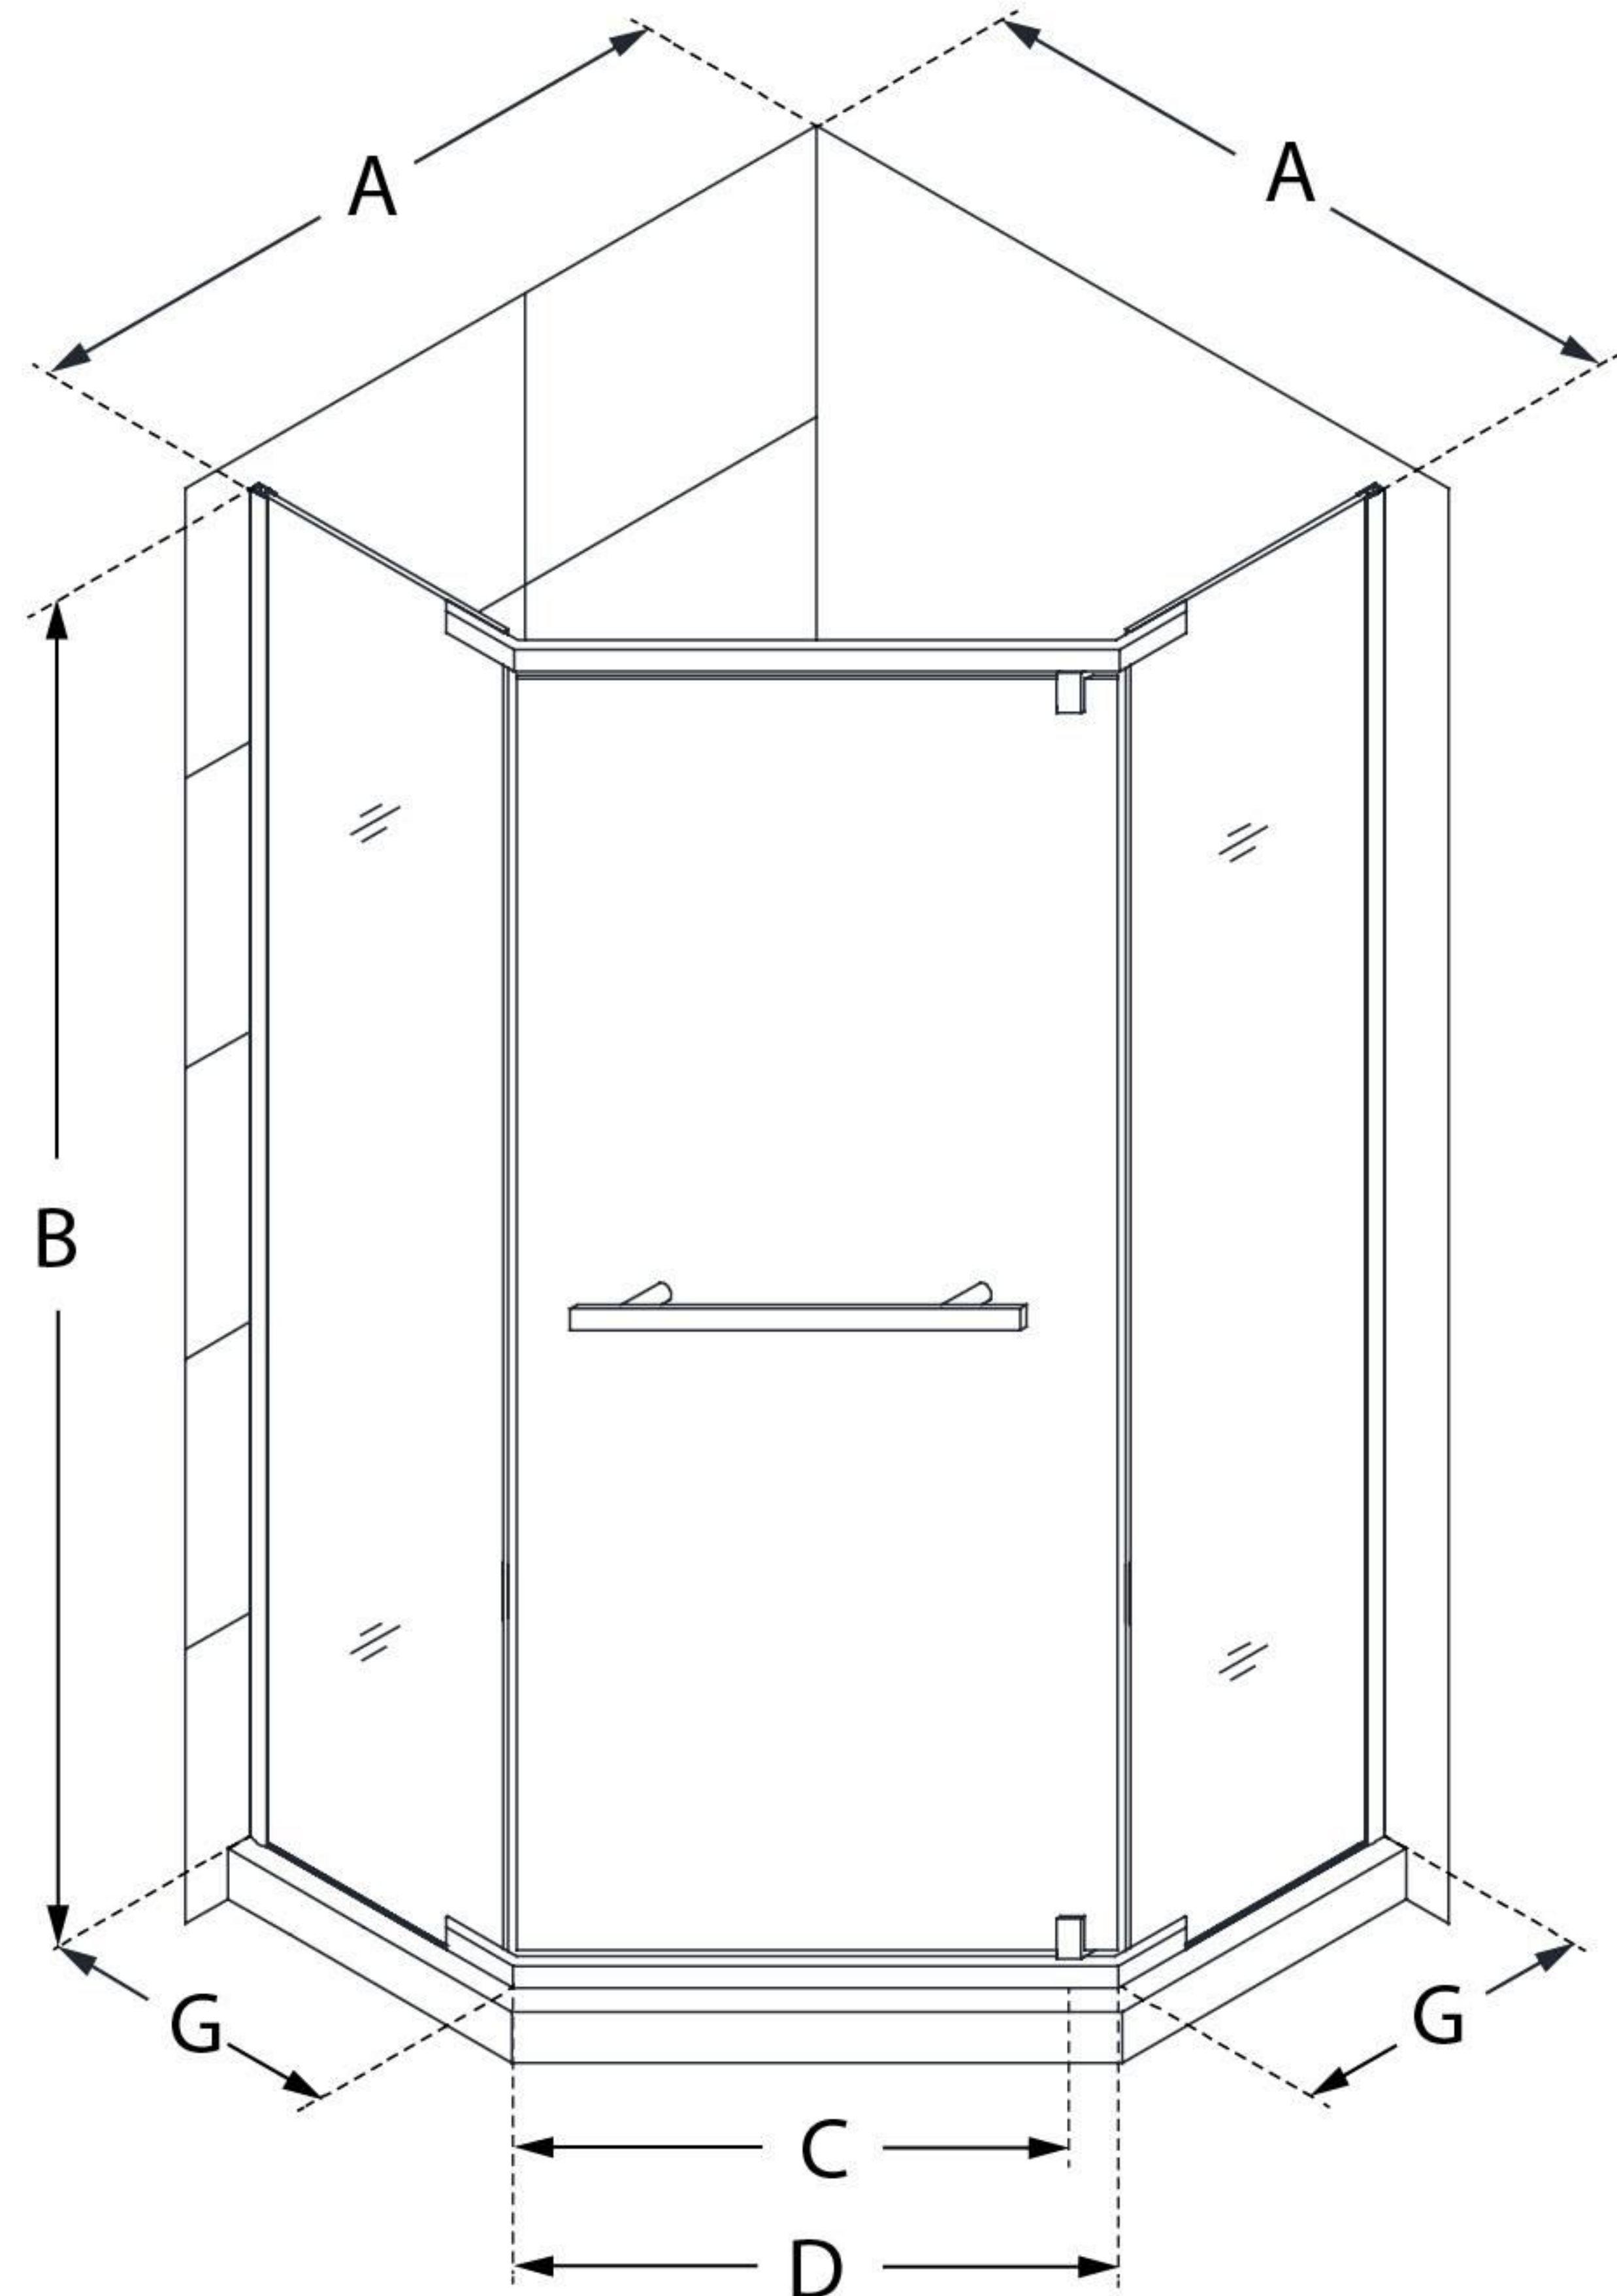

SHEN-2140400

PRISM

DreamLine Prism 40 1/8" x 40 1/8" x 72" Frameless Pivot Shower Enclosure

SWING DOOR

CONFIGURATION DIMENSIONS:

A: 40 1/8"

MODEL WIDTH

B: 72"

MODEL HEIGHT

C: 22 3/16"

ACCESS WIDTH

D: 25"

DOOR WIDTH

A: 40 1/8"

MODEL DEPTH

G: 23 1/16"

SIDE PANEL WIDTH

DreamLine reserves the right to update or modify the hardware or materials pictured without prior notice for the purpose of product improvement and customer satisfaction.