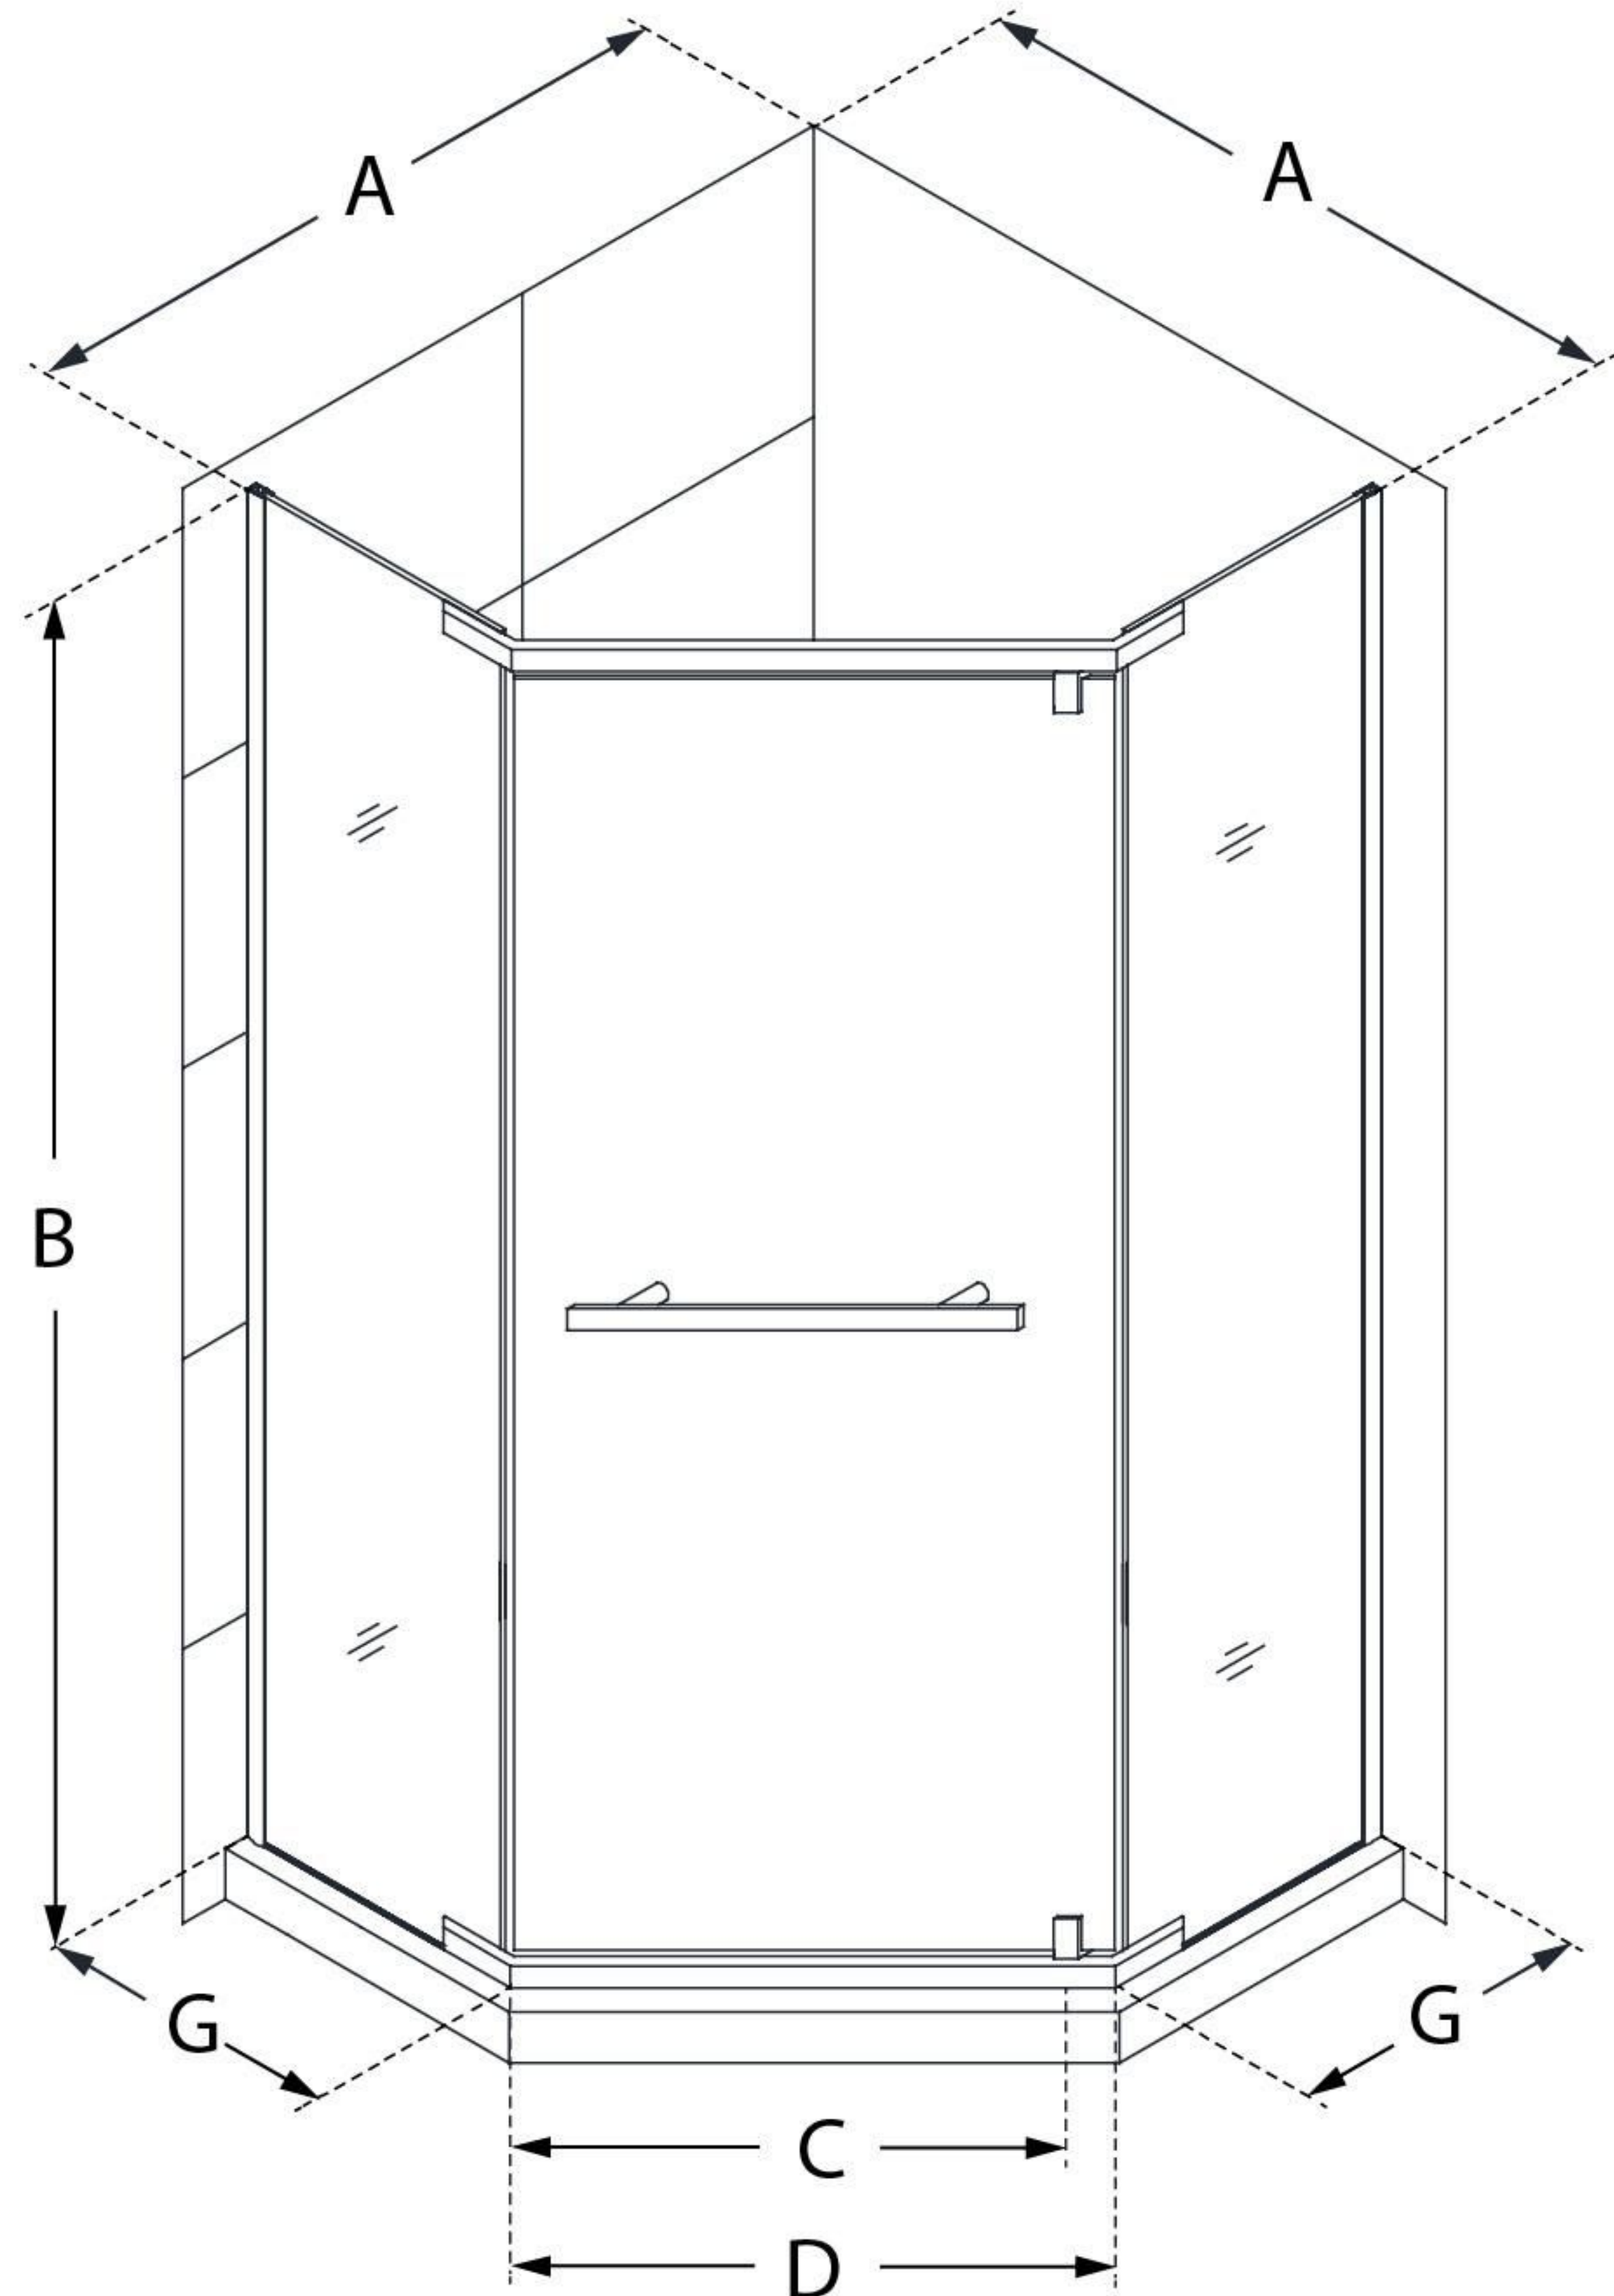

SHEN-2136360

PRISM

DreamLine Prism 36 1/8" x 36 1/8"
x 72" Frameless Pivot Shower
Enclosure

SWING DOOR

CONFIGURATION DIMENSIONS:

A: 36 1/8"

MODEL WIDTH

B: 72"

MODEL HEIGHT

C: 22 3/16"

ACCESS WIDTH

D: 25"

DOOR WIDTH

A: 36 1/8"

MODEL DEPTH

G: 19 1/16"

SIDE PANEL WIDTH

DreamLine reserves the right to update or modify the hardware or materials pictured without prior notice for the purpose of product improvement and customer satisfaction.