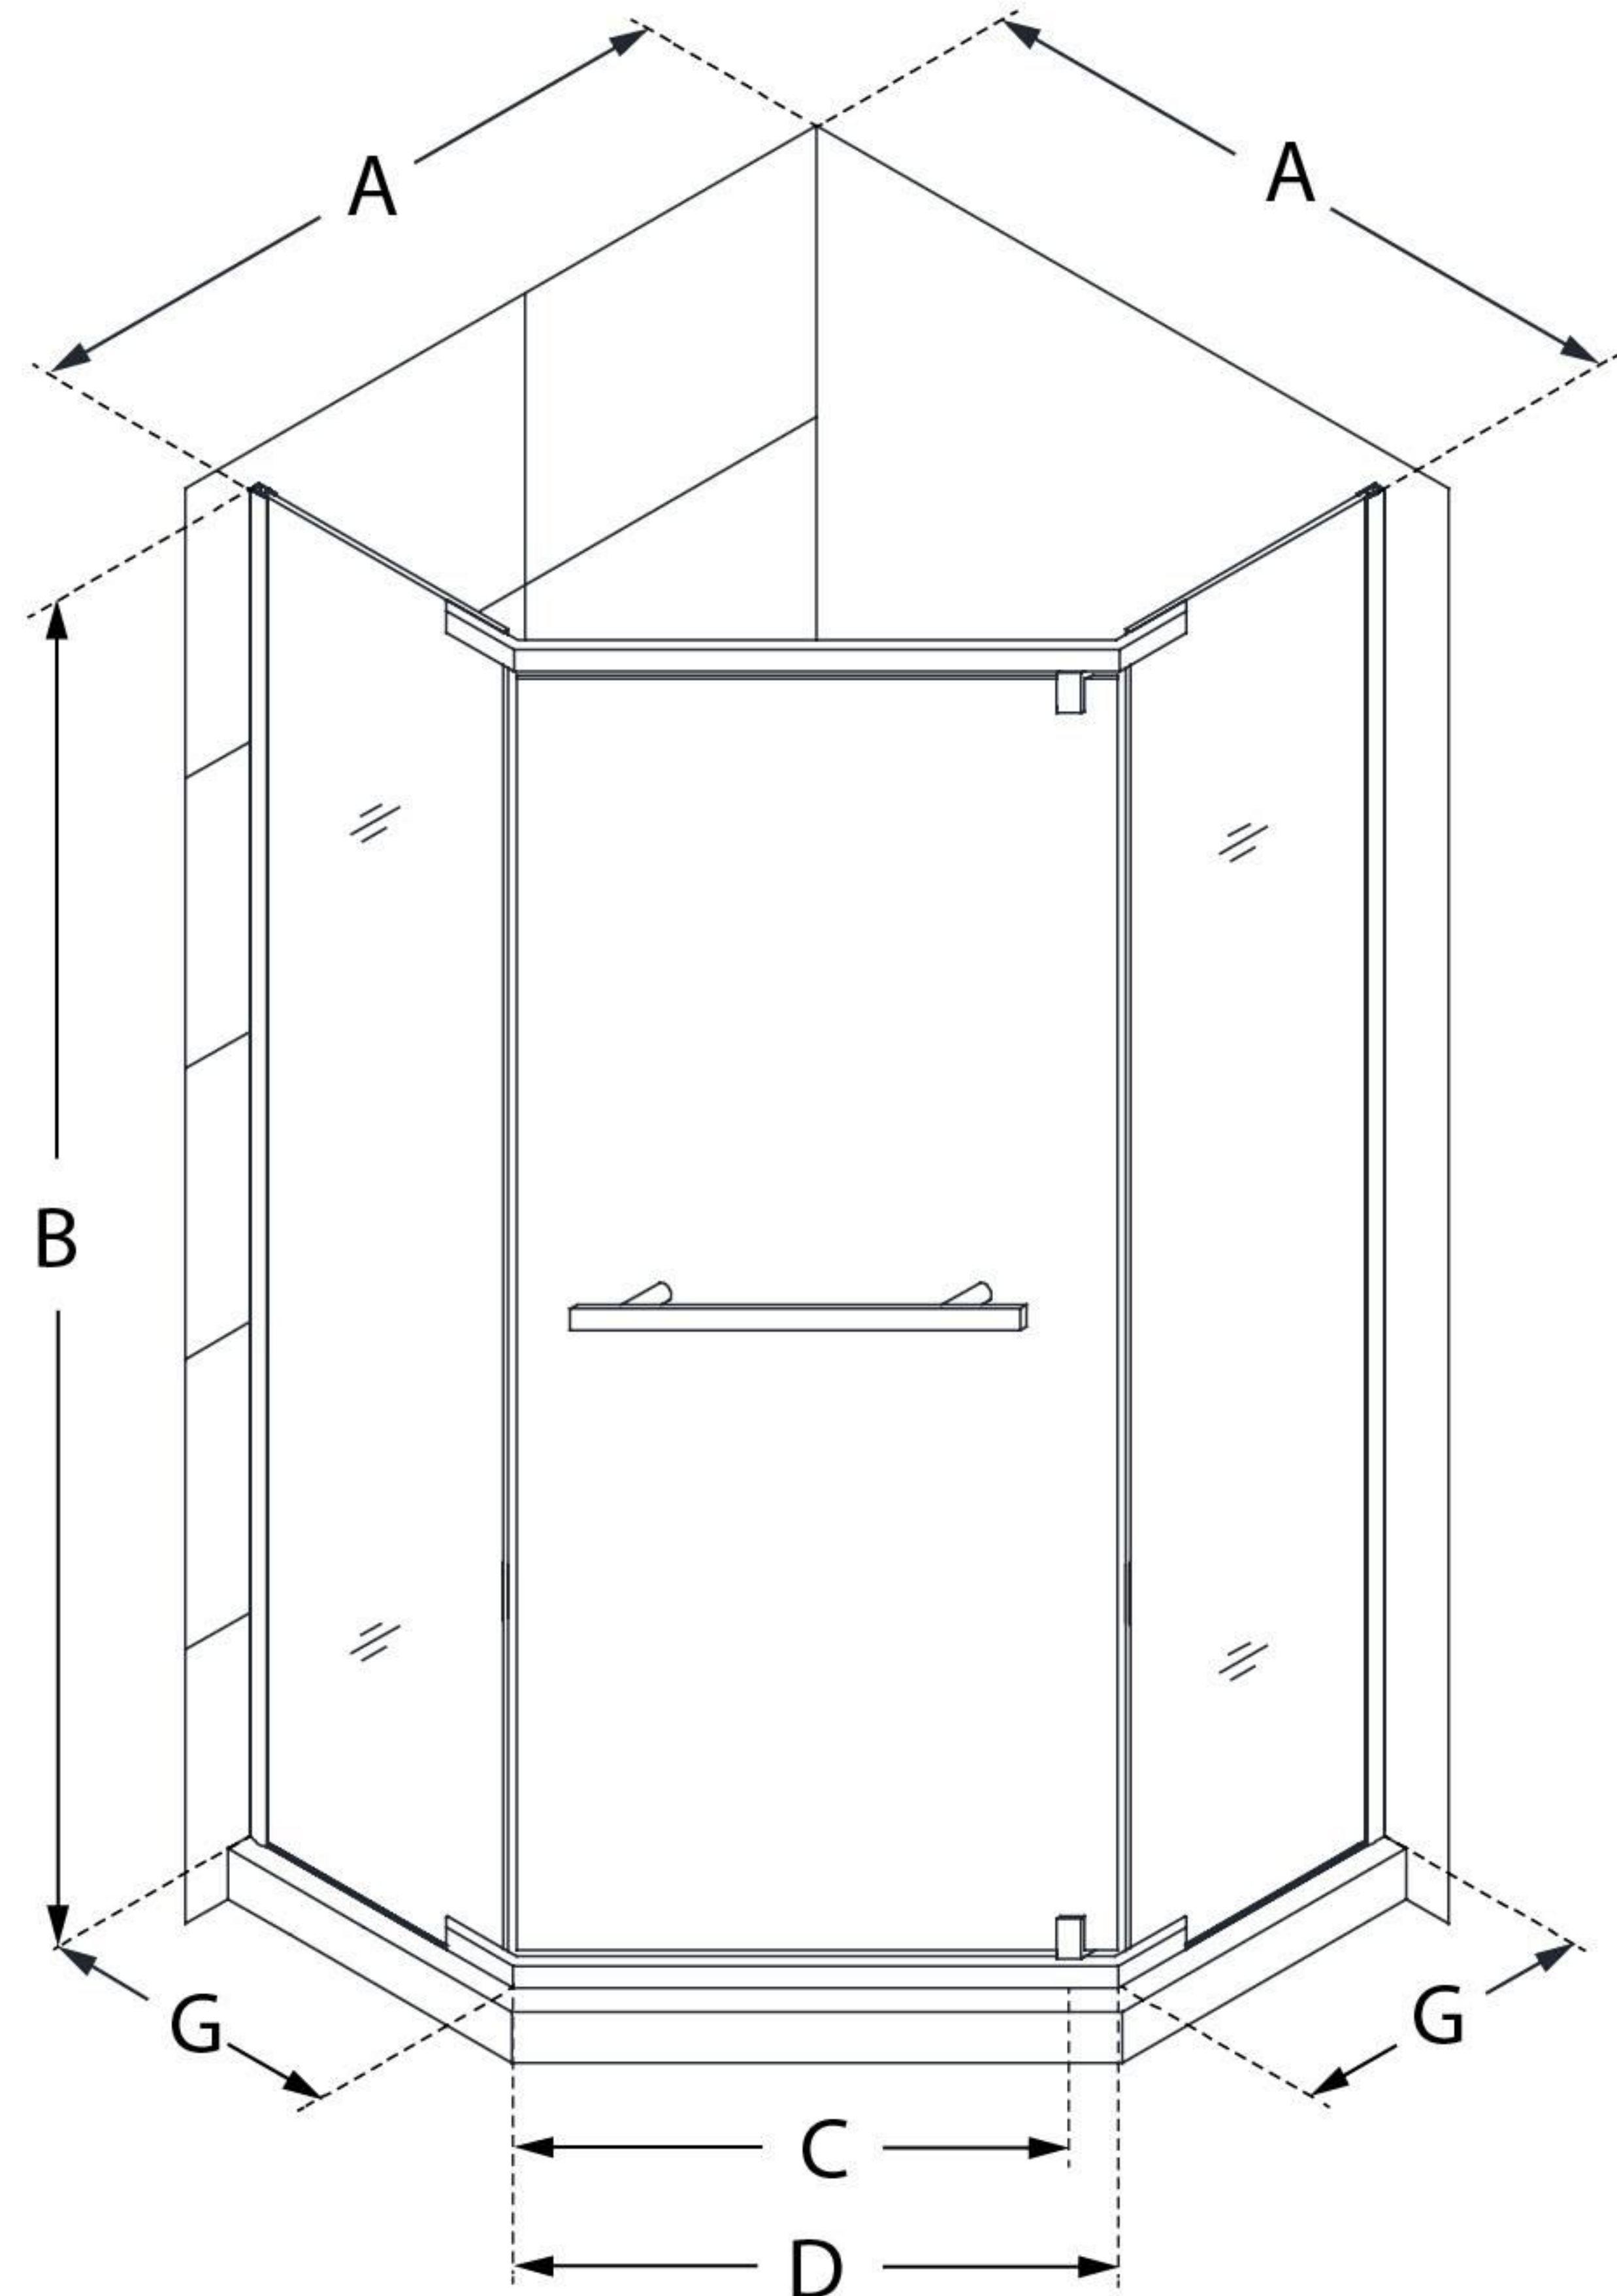

SHEN-2134340

PRISM

DreamLine Prism 34 1/8" x 34 1/8"
x 72" Frameless Pivot Shower
Enclosure

SWING DOOR

CONFIGURATION DIMENSIONS:

A: 34 1/8"

MODEL WIDTH

B: 72"

MODEL HEIGHT

C: 22 3/16"

ACCESS WIDTH

D: 25"

DOOR WIDTH

A: 34 1/8"

MODEL DEPTH

G: 17 1/16"

SIDE PANEL WIDTH

DreamLine reserves the right to update or modify the hardware or materials pictured without prior notice for the purpose of product improvement and customer satisfaction.