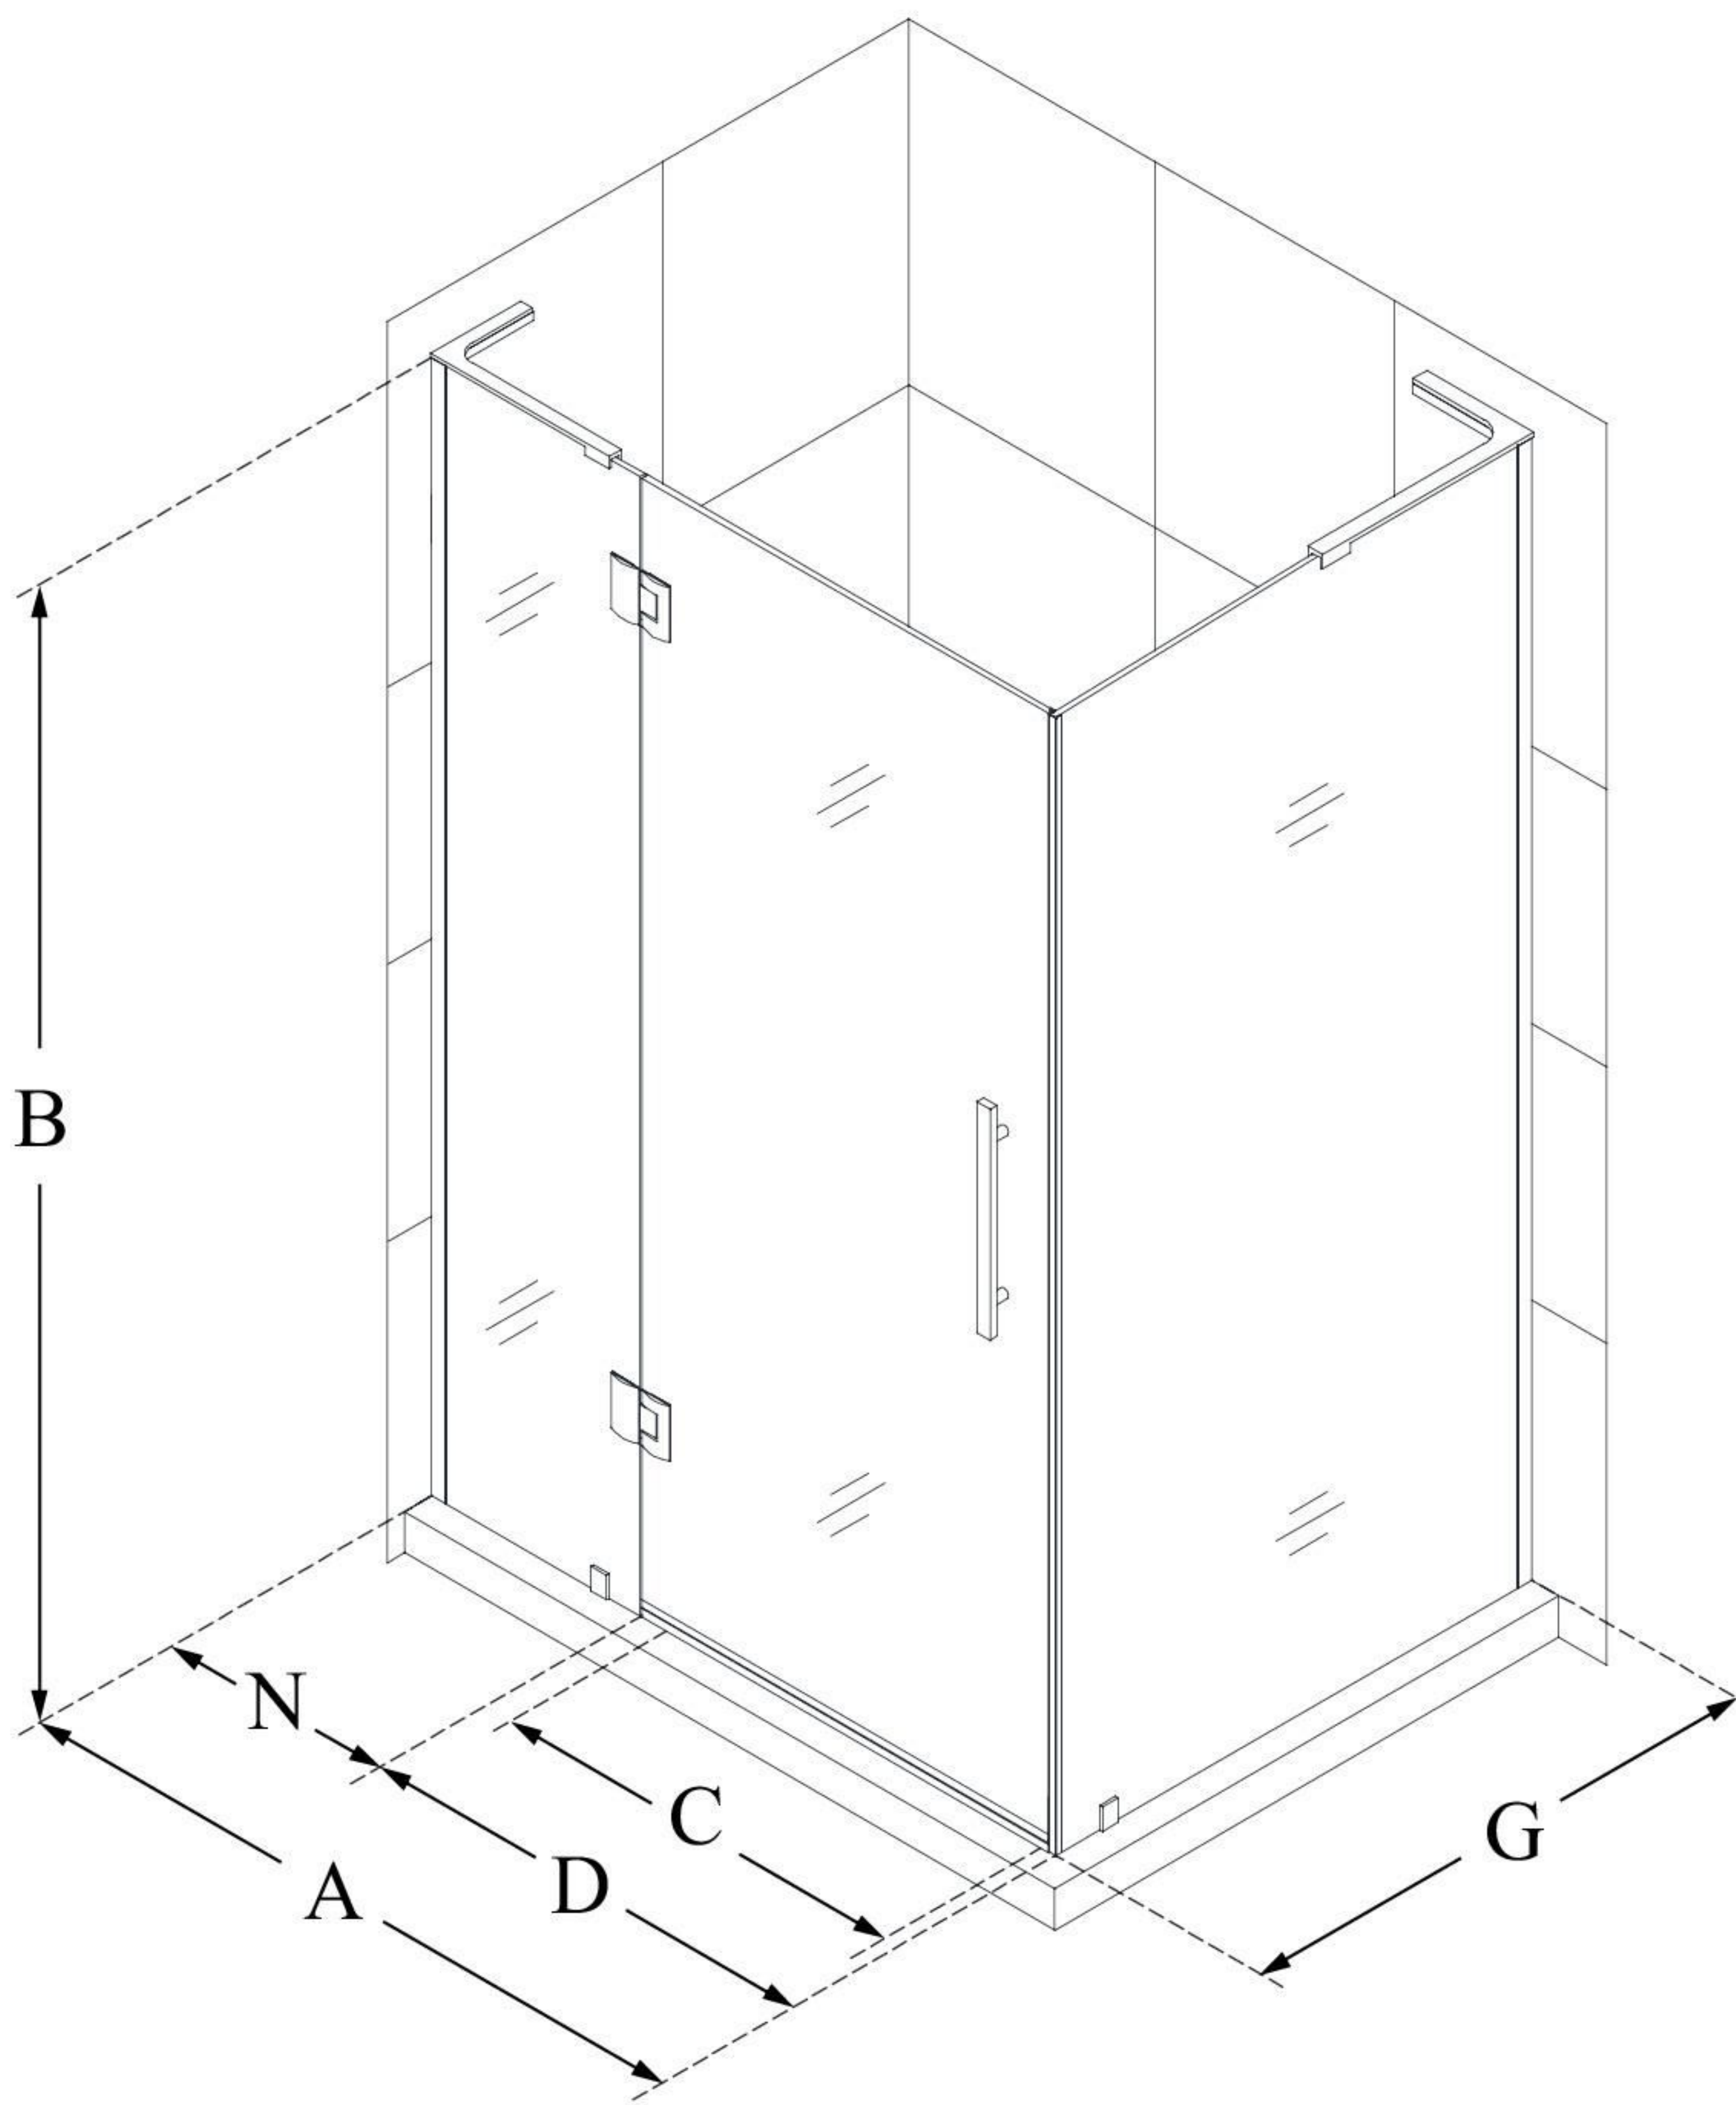

# QUATRA PLUS

DreamLine Quatra Plus 34 in. D  
x 58 in. W x 72 in. H Frameless  
Hinged Shower Enclosure

**SWING DOOR**

## CONFIGURATION DIMENSIONS:

**A: 58 3/8 in.**

MODEL WIDTH

**B: 72 in.**

MODEL HEIGHT

**C: 22 5/8 in.**

ACCESS WIDTH

**D: 23 5/8 in.**

DOOR WIDTH

**G: 34 1/4 in.**

RETURN PANEL WIDTH

**N: 34 3/4 in.**

HINGE PANEL WIDTH

DreamLine reserves the right to update or modify the hardware or materials pictured without prior notice for the purpose of product improvement and customer satisfaction.