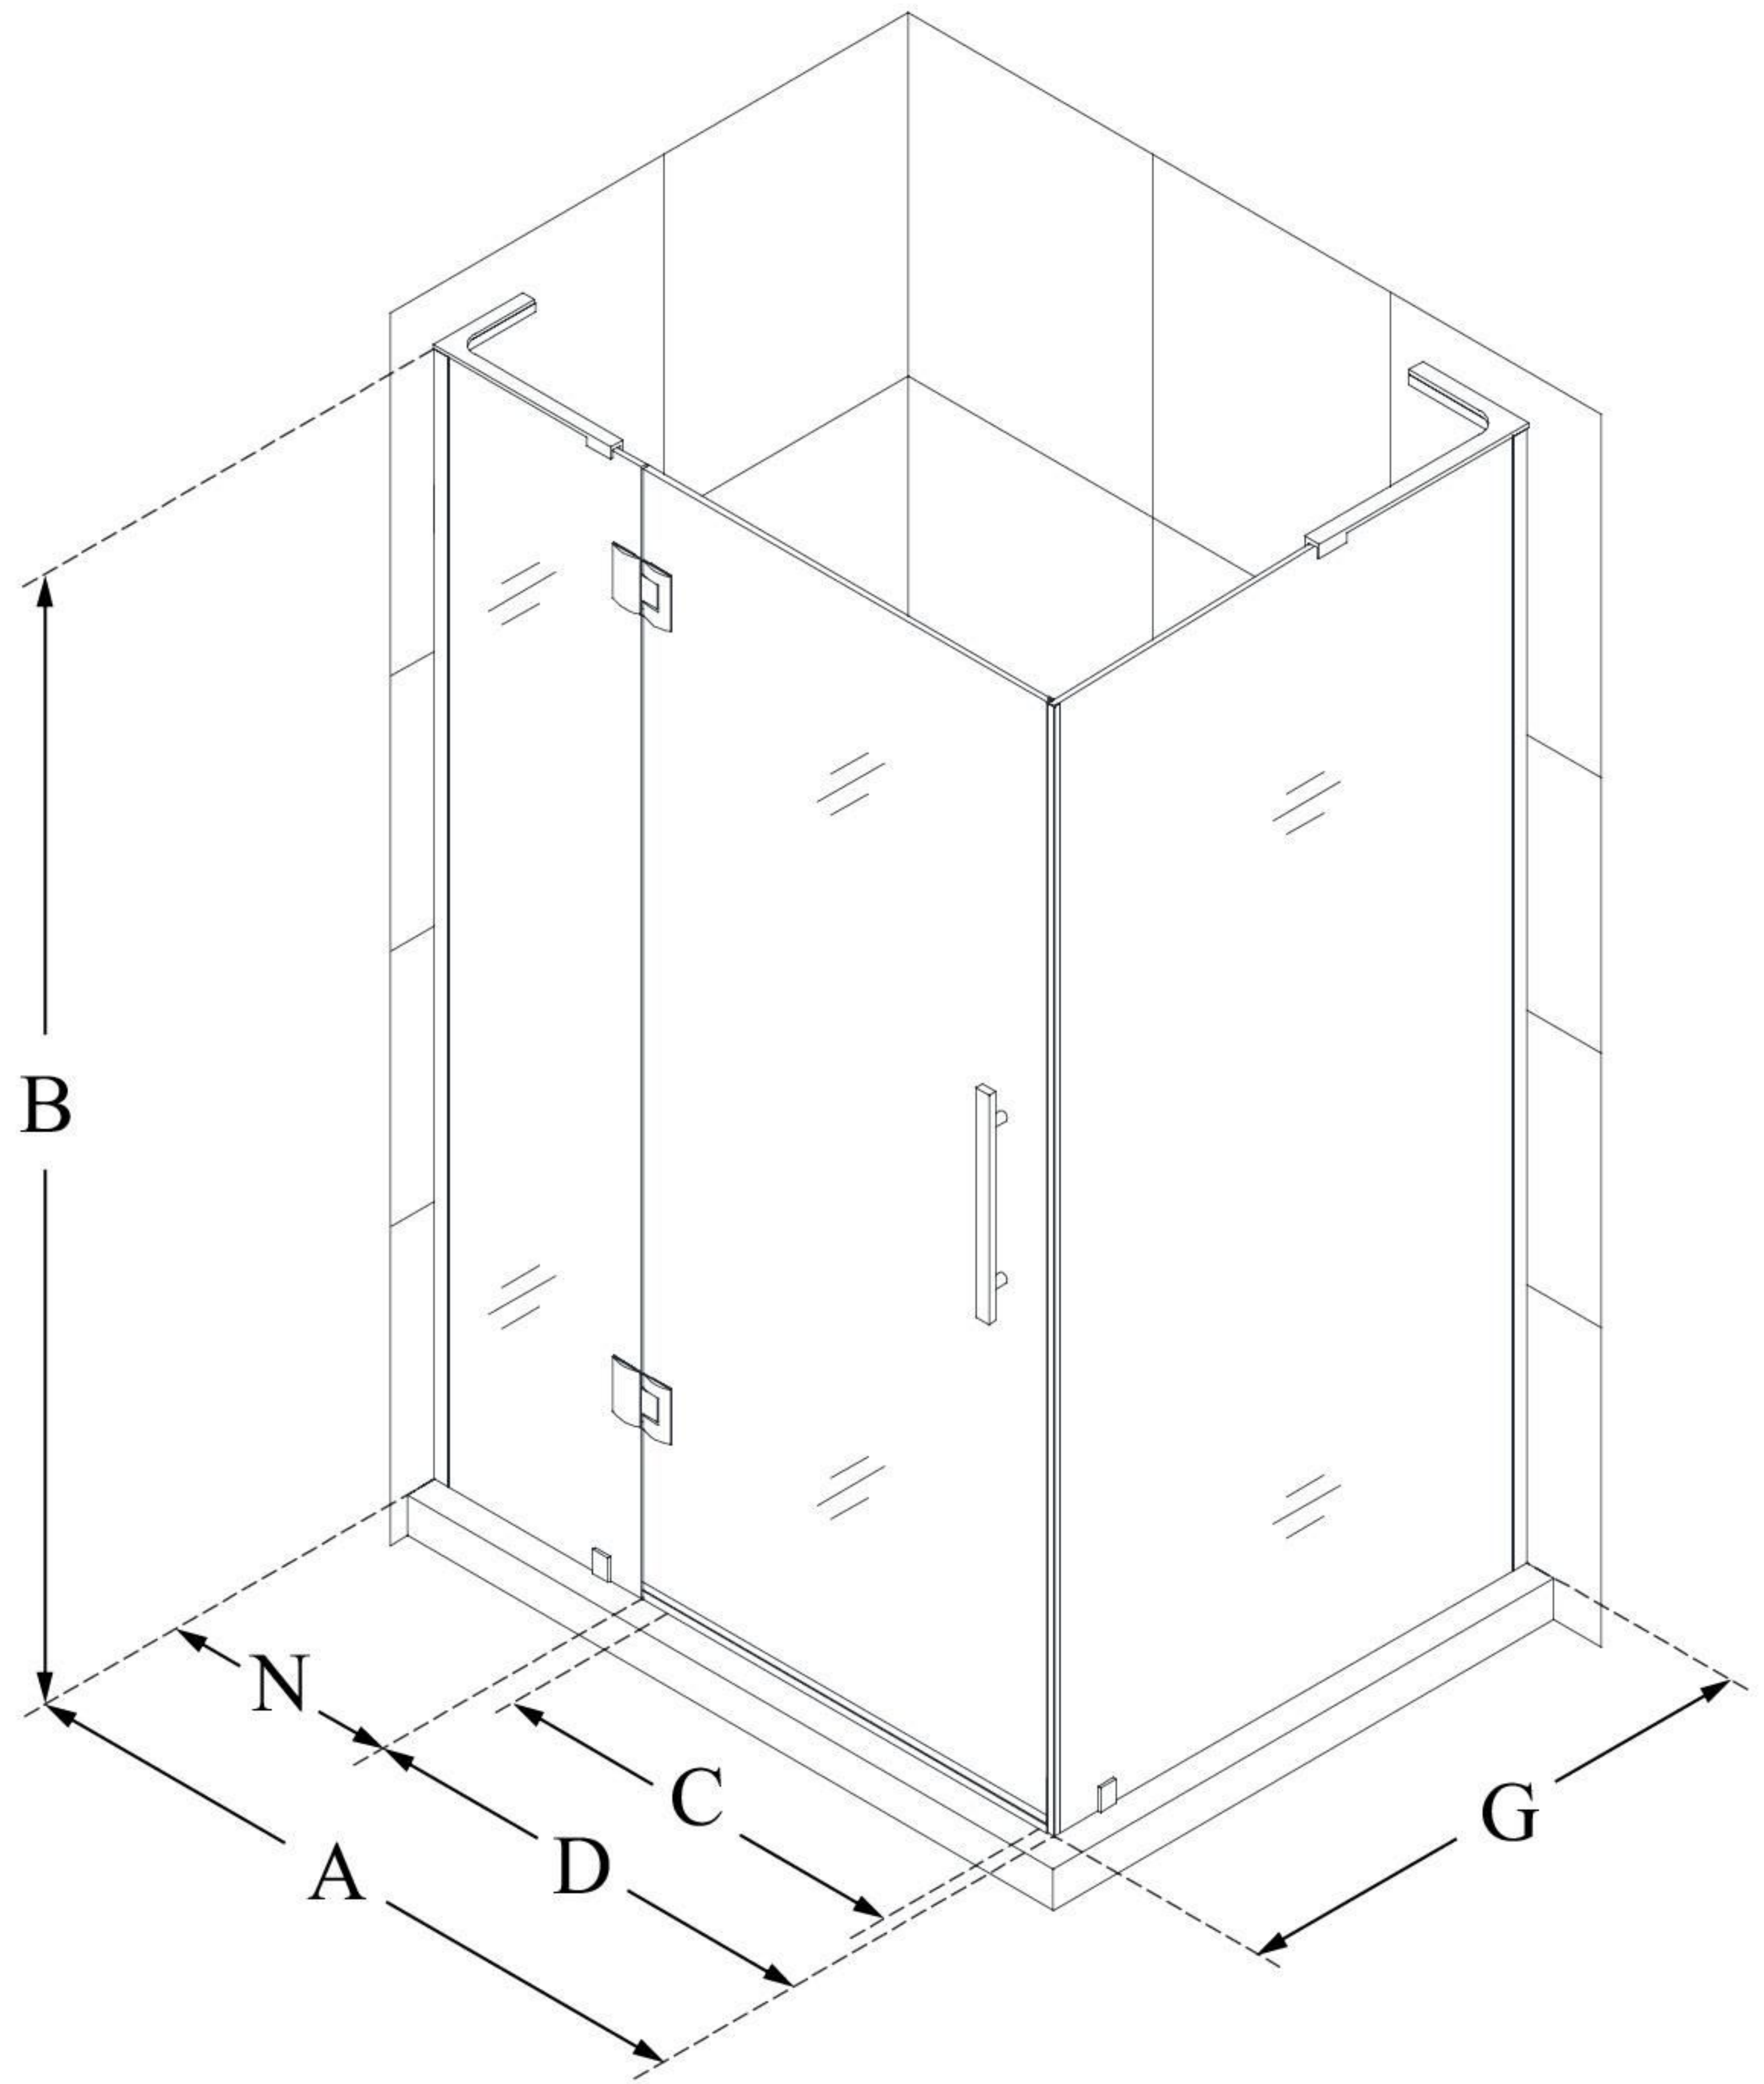

# QUATRA PLUS

DreamLine Quatra Plus 34 in. D  
x 52 in. W x 72 in. H Frameless  
Hinged Shower Enclosure

**SWING DOOR**

## CONFIGURATION DIMENSIONS:

**A: 52 3/8 in.**

MODEL WIDTH

**B: 72 in.**

MODEL HEIGHT

**C: 22 5/8 in.**

ACCESS WIDTH

**D: 23 5/8 in.**

DOOR WIDTH

**G: 34 1/4 in.**

RETURN PANEL WIDTH

**N: 28 3/4 in.**

HINGE PANEL WIDTH

DreamLine reserves the right to update or modify the hardware or materials pictured without prior notice for the purpose of product improvement and customer satisfaction.