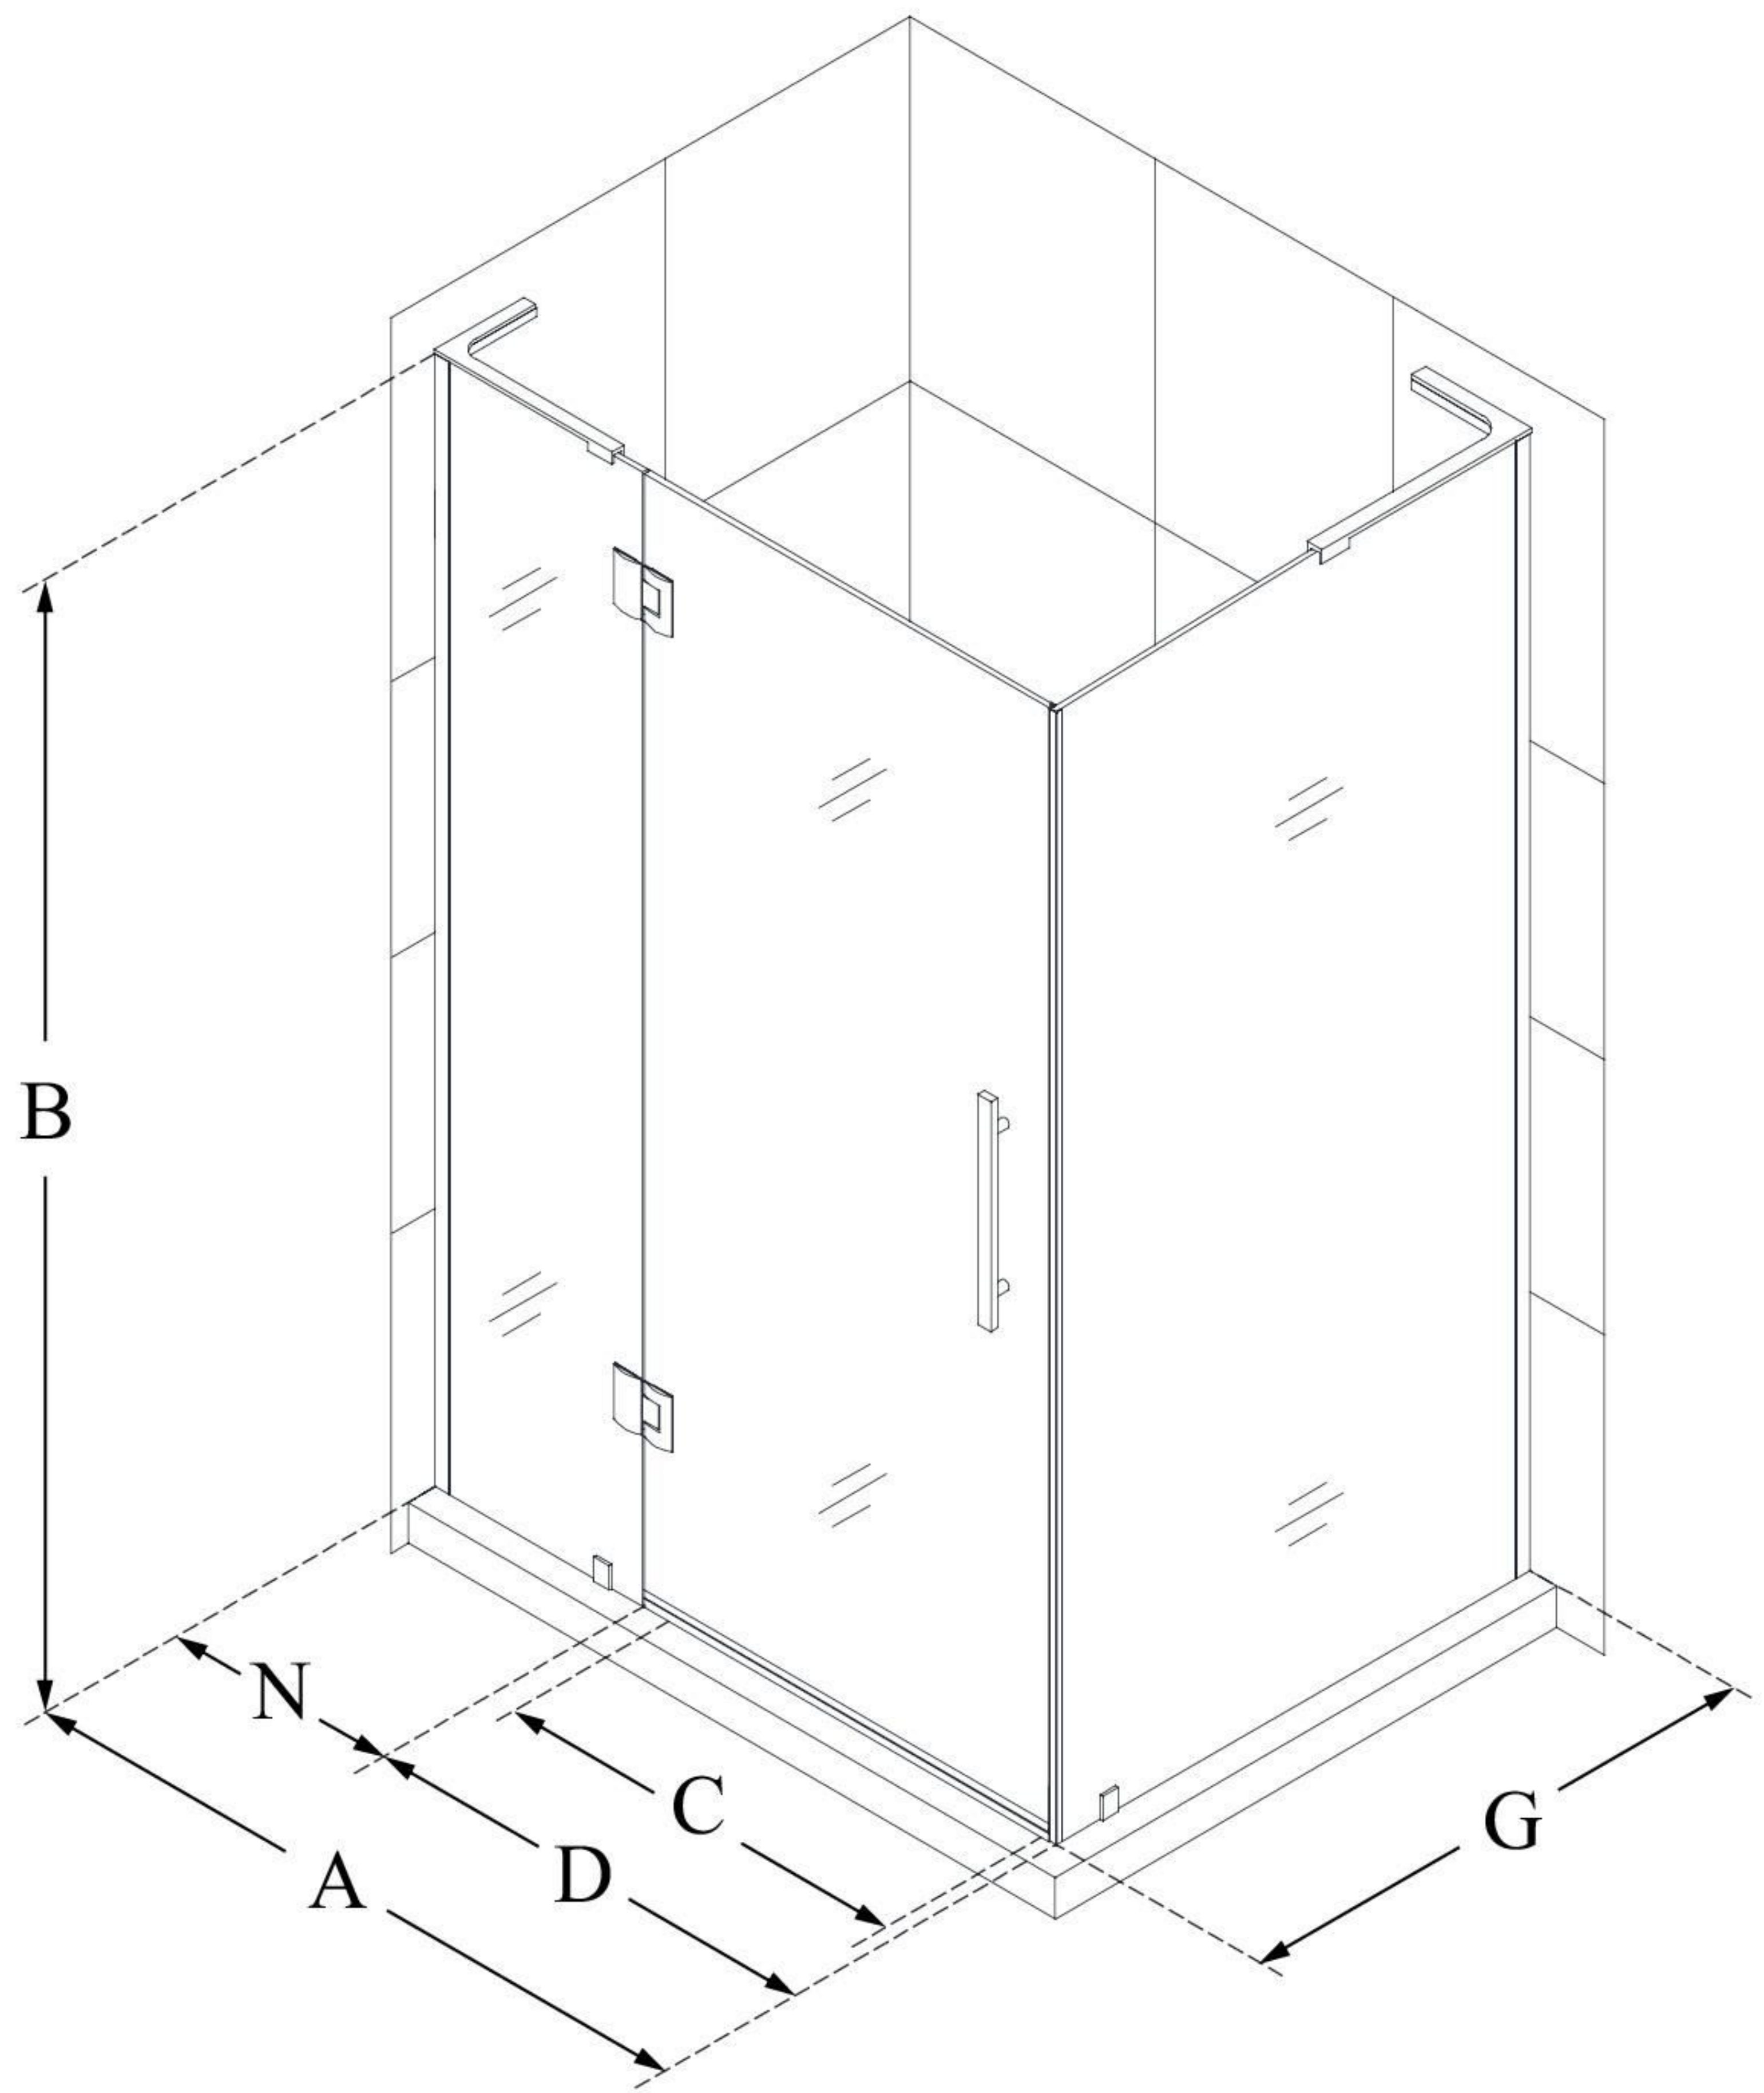

# QUATRA PLUS

DreamLine Quatra Plus 34 in. D  
x 46 in. W x 72 in. H Frameless  
Hinged Shower Enclosure

**SWING DOOR**

## CONFIGURATION DIMENSIONS:

**A: 46 3/8 in.**

MODEL WIDTH

**B: 72 in.**

MODEL HEIGHT

**C: 22 5/8 in.**

ACCESS WIDTH

**D: 23 5/8 in.**

DOOR WIDTH

**G: 34 1/4 in.**

RETURN PANEL WIDTH

**N: 22 3/4 in.**

HINGE PANEL WIDTH

DreamLine reserves the right to update or modify the hardware or materials pictured without prior notice for the purpose of product improvement and customer satisfaction.