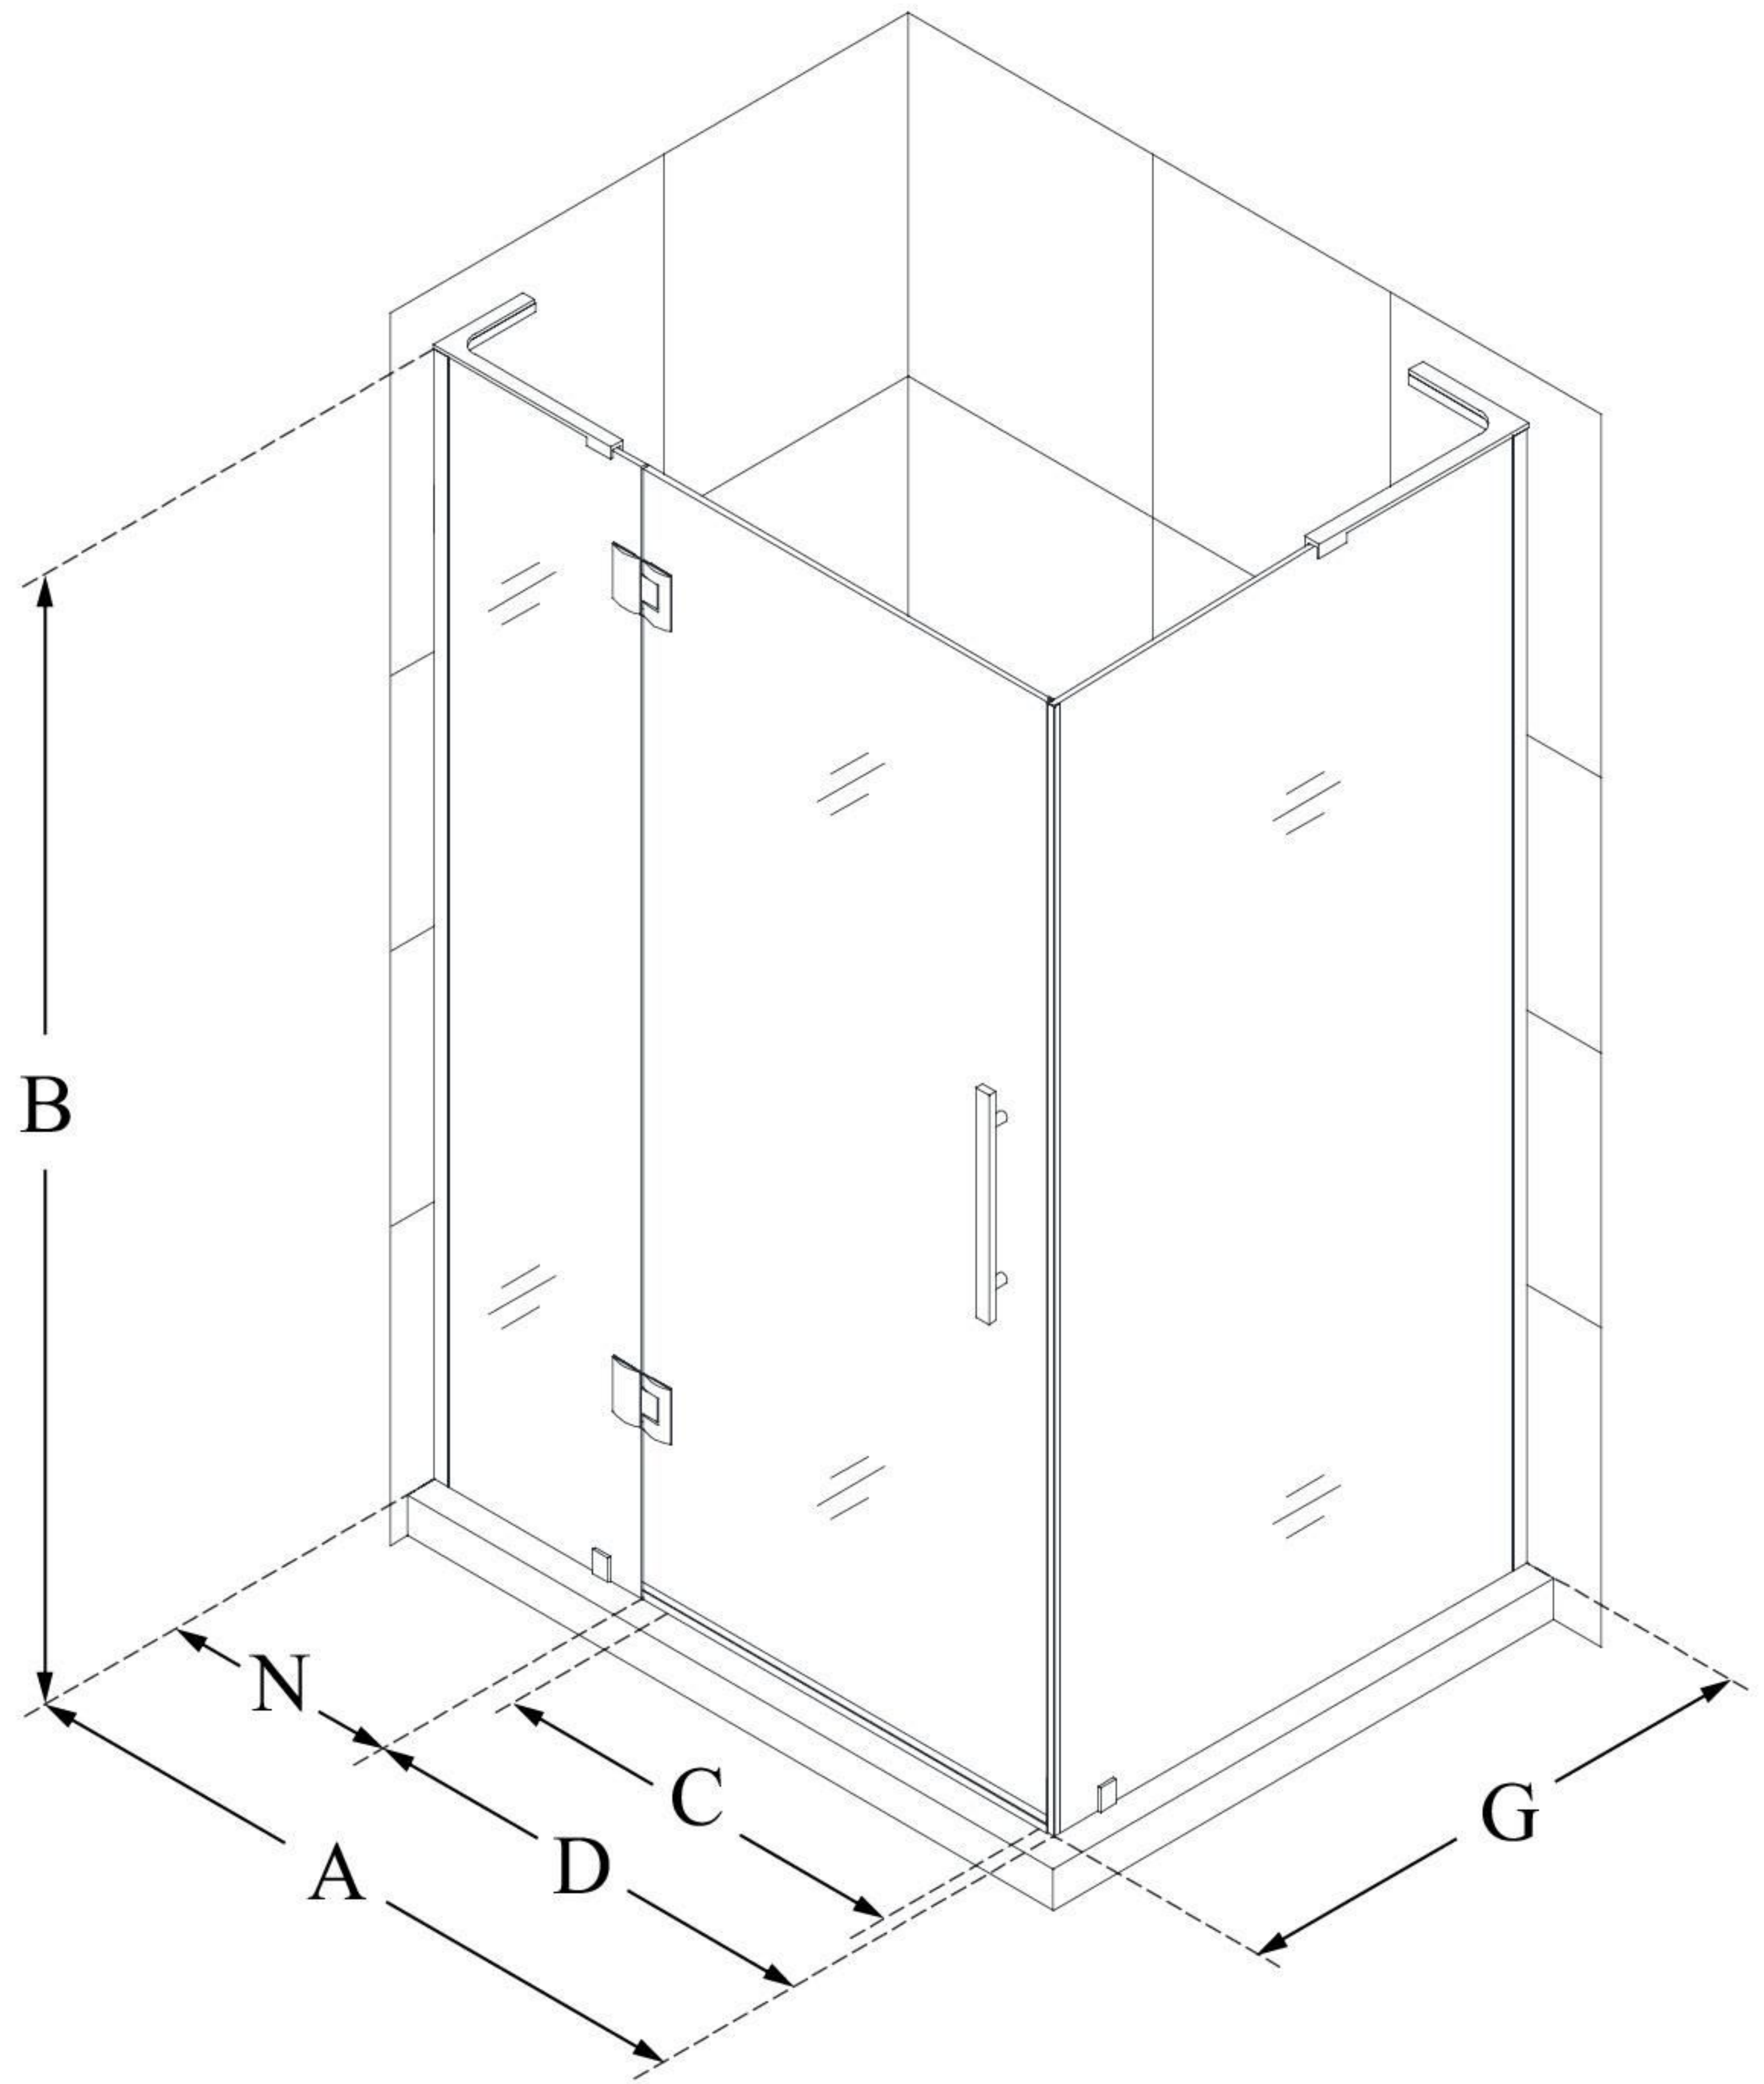

SHEN-1432460

QUATRA PLUS

DreamLine Quatra Plus 32 in. D
x 46 in. W x 72 in. H Frameless
Hinged Shower Enclosure

SWING DOOR

CONFIGURATION DIMENSIONS:

A: 46 3/8 in.

MODEL WIDTH

B: 72 in.

MODEL HEIGHT

C: 22 5/8 in.

ACCESS WIDTH

D: 23 5/8 in.

DOOR WIDTH

G: 32 1/8 in.

RETURN PANEL WIDTH

N: 22 3/4 in.

HINGE PANEL WIDTH

DreamLine reserves the right to update or modify the hardware or materials pictured without prior notice for the purpose of product improvement and customer satisfaction.