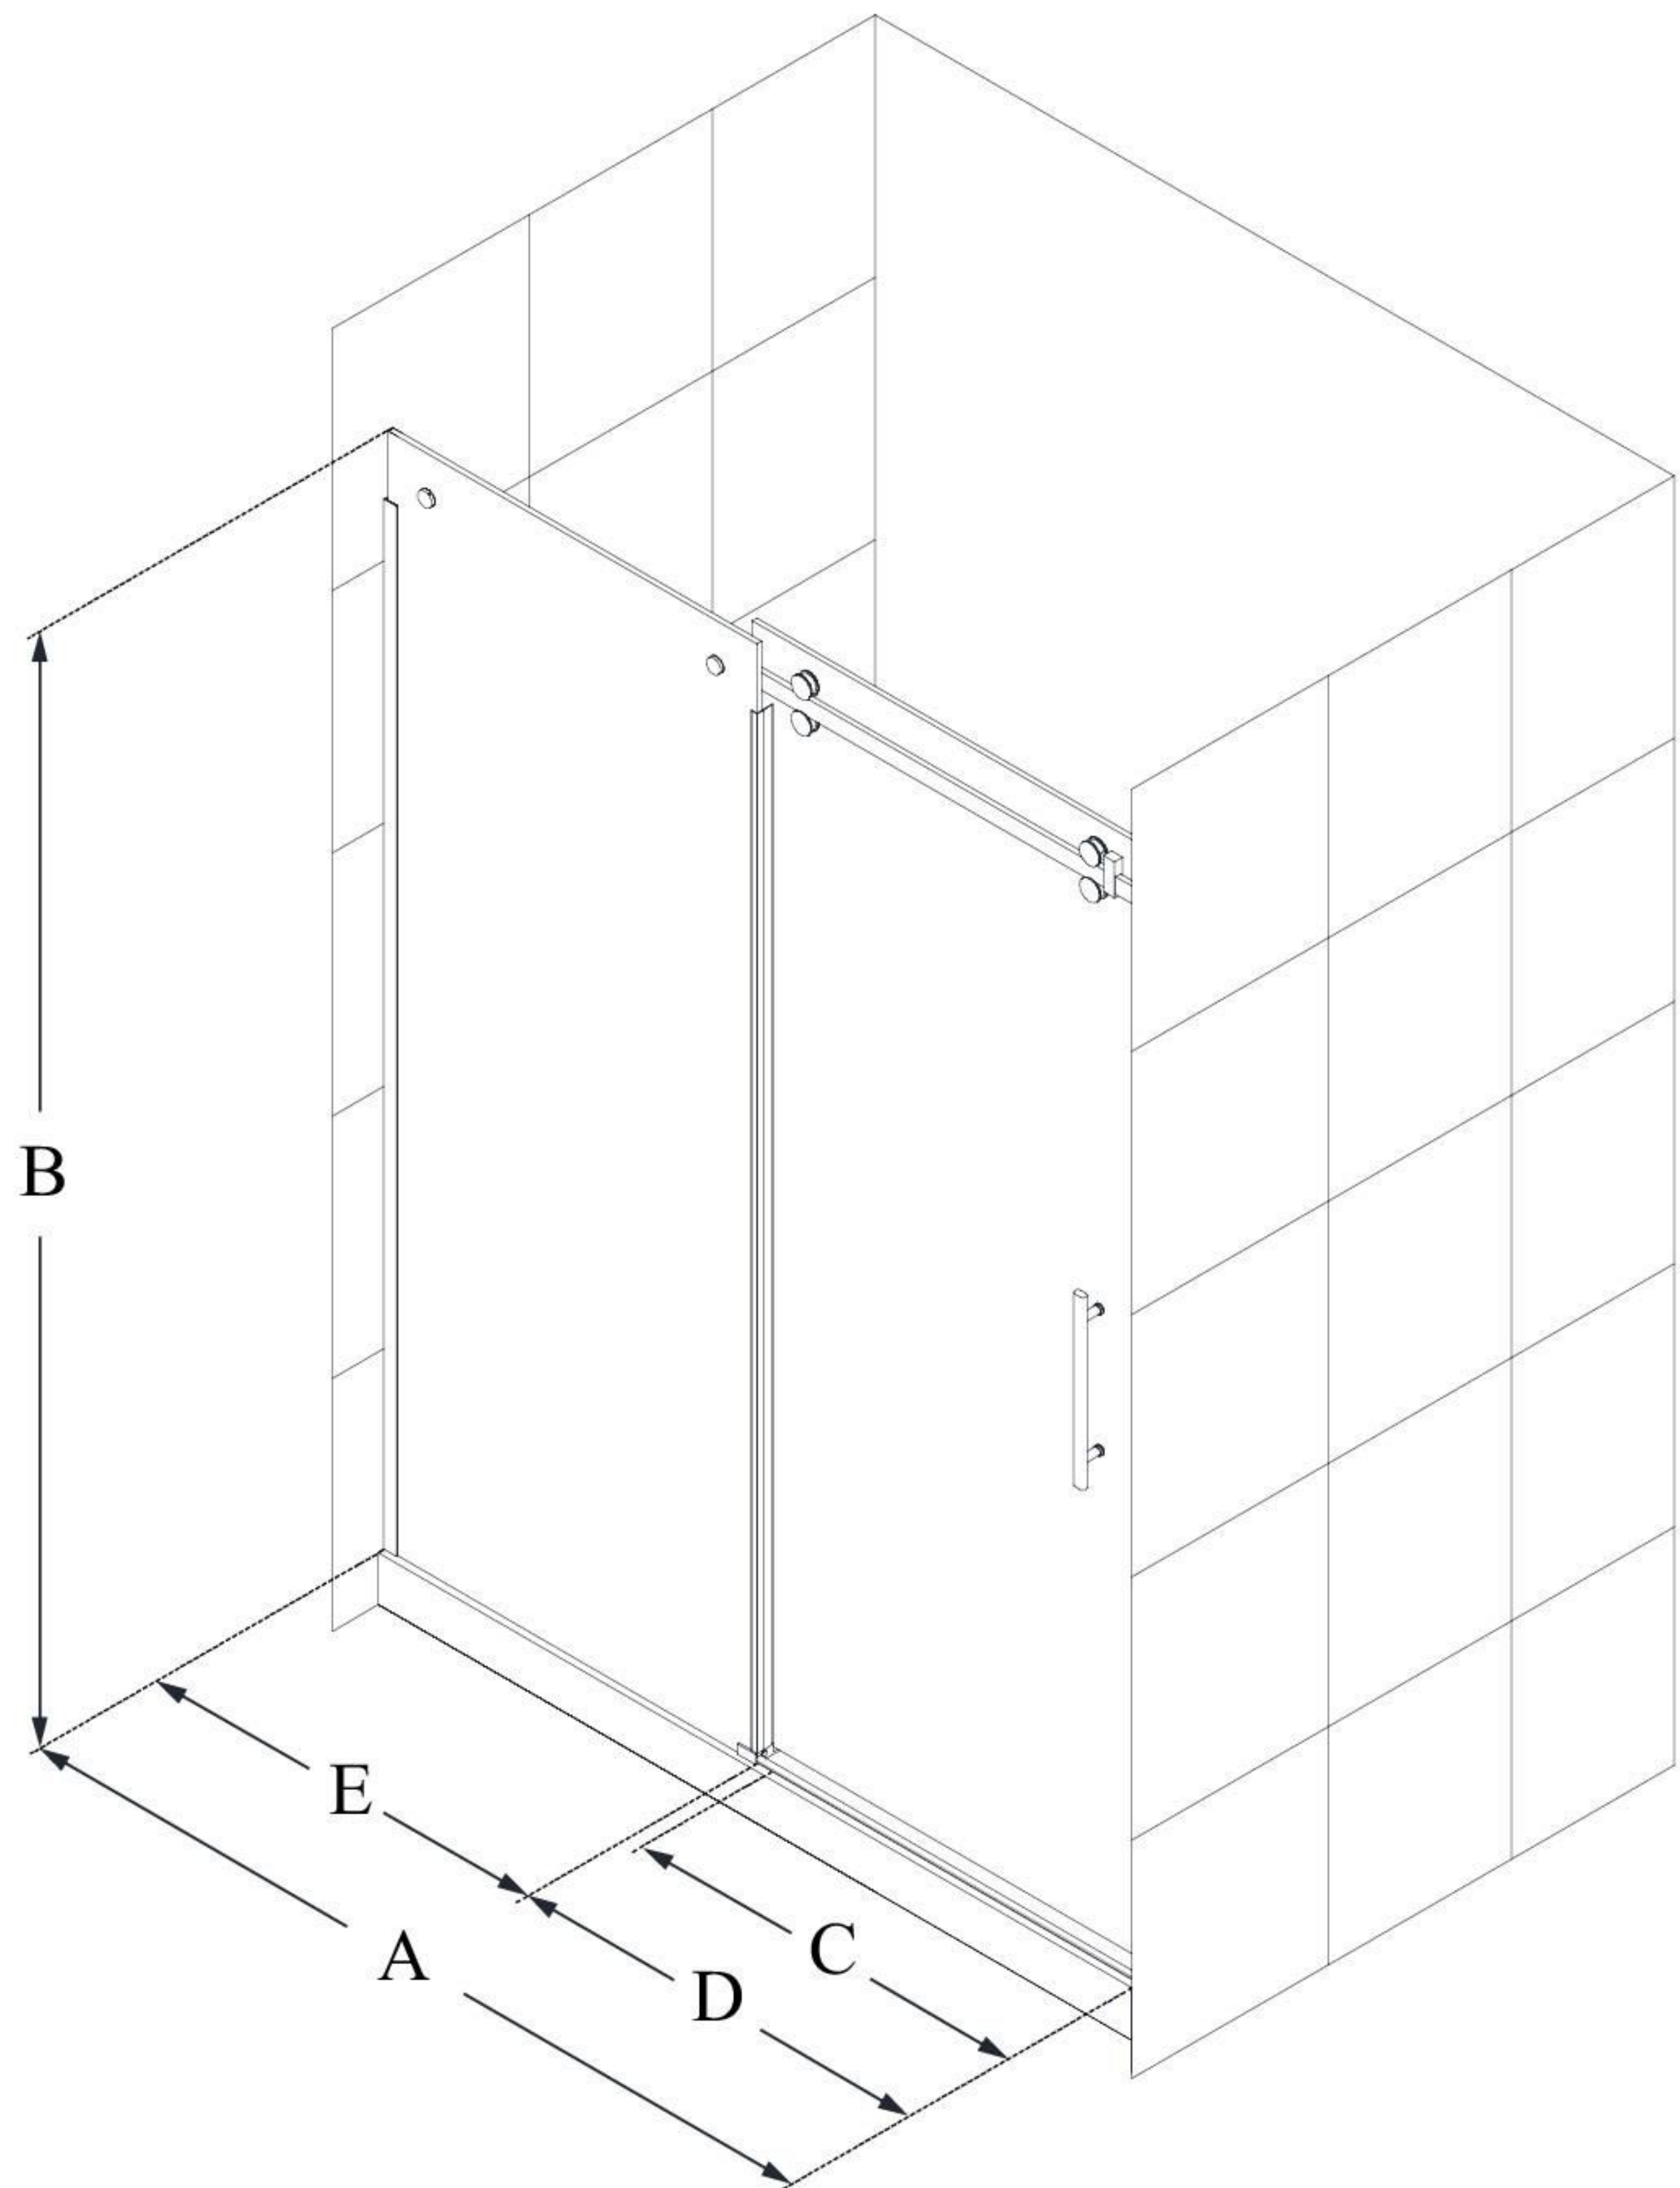

# ENIGMA SKY

DreamLine Enigma Sky 56-60" W  
x 76" H Frameless Sliding Shower  
Door

**SLIDING DOOR**

## CONFIGURATION DIMENSIONS:

**A: 56 - 60"**

MODEL WIDTH

**B: 76"**

MODEL HEIGHT

**C: 21 3/8 - 25 3/8"**

ACCESS WIDTH

**D: 32 5/8"**

DOOR WIDTH

**E: 28 1/8"**

INLINE PANEL WIDTH

DreamLine reserves the right to update or modify the hardware or materials pictured without prior notice for the purpose of product improvement and customer satisfaction.