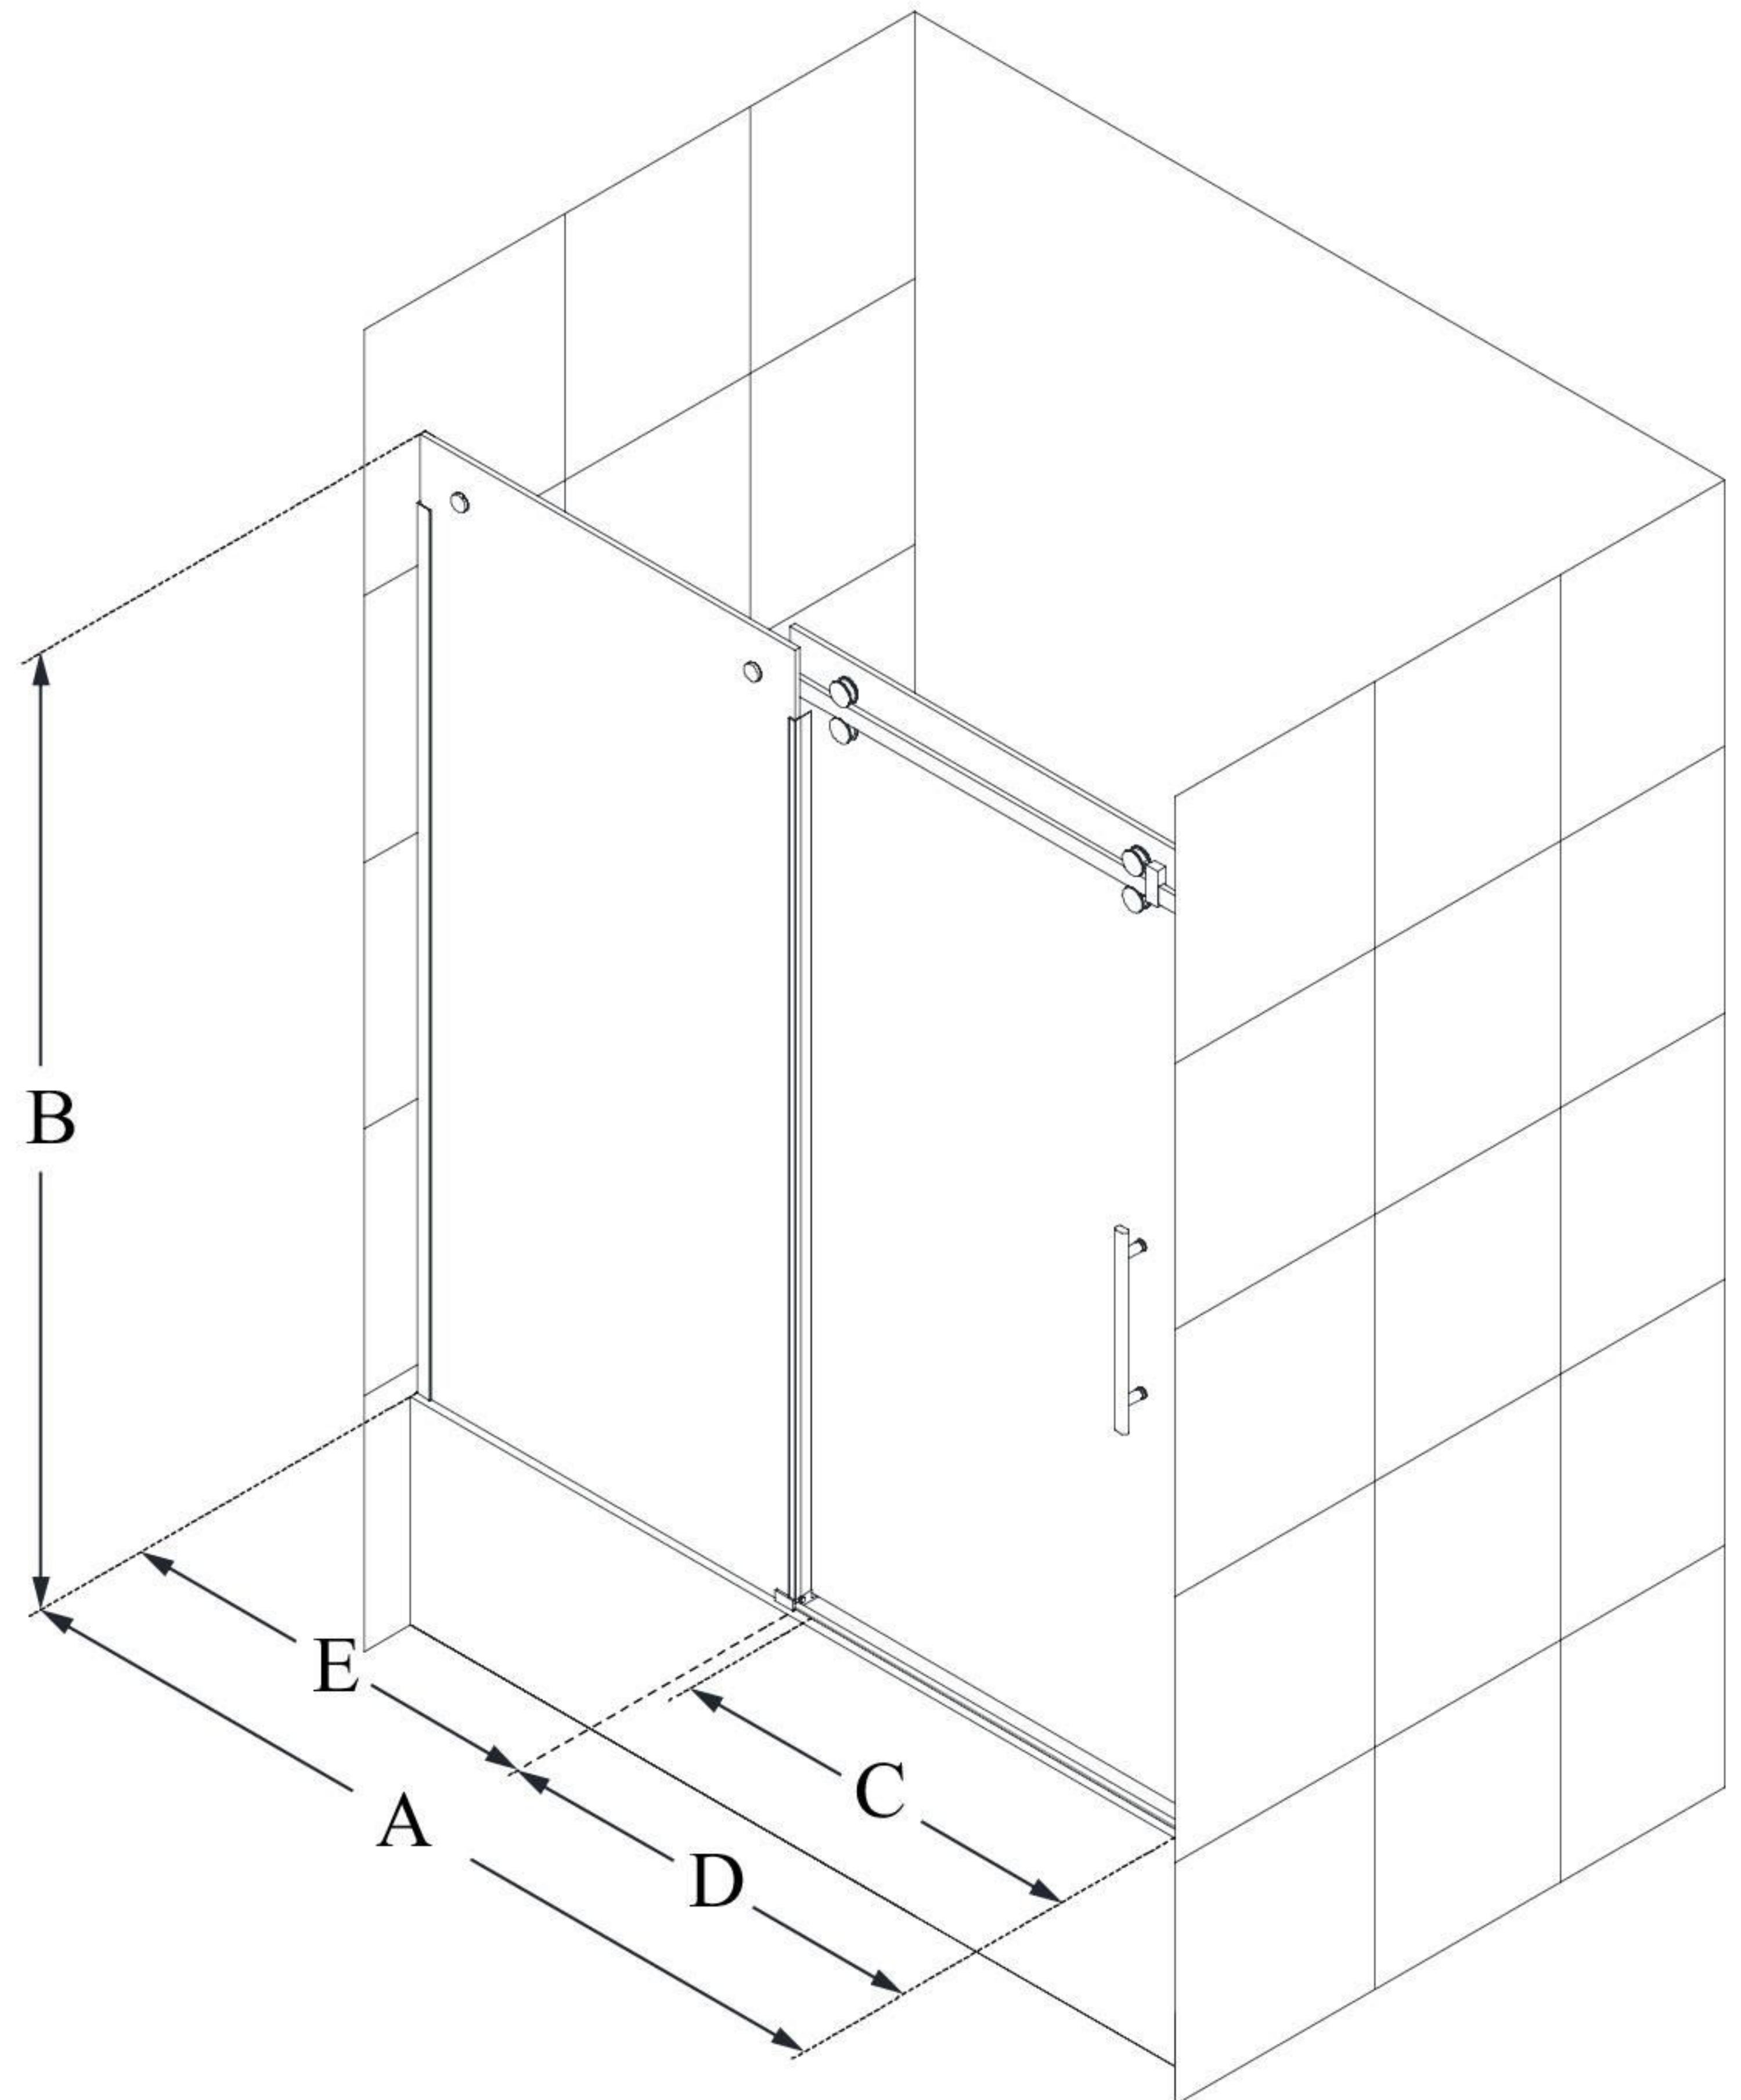

SHDR-6560620

ENIGMA SKY

DreamLine Enigma Sky 56-60" W x
62" H Frameless Sliding Tub Door

SLIDING DOOR

CONFIGURATION DIMENSIONS:

A: 56 - 60"

MODEL WIDTH

B: 62"

MODEL HEIGHT

C: 21 3/8 - 25 3/8"

ACCESS WIDTH

D: 32"

DOOR WIDTH

E: 29 1/8"

INLINE PANEL WIDTH

DreamLine reserves the right to update or modify the hardware or materials pictured without prior notice for the purpose of product improvement and customer satisfaction.