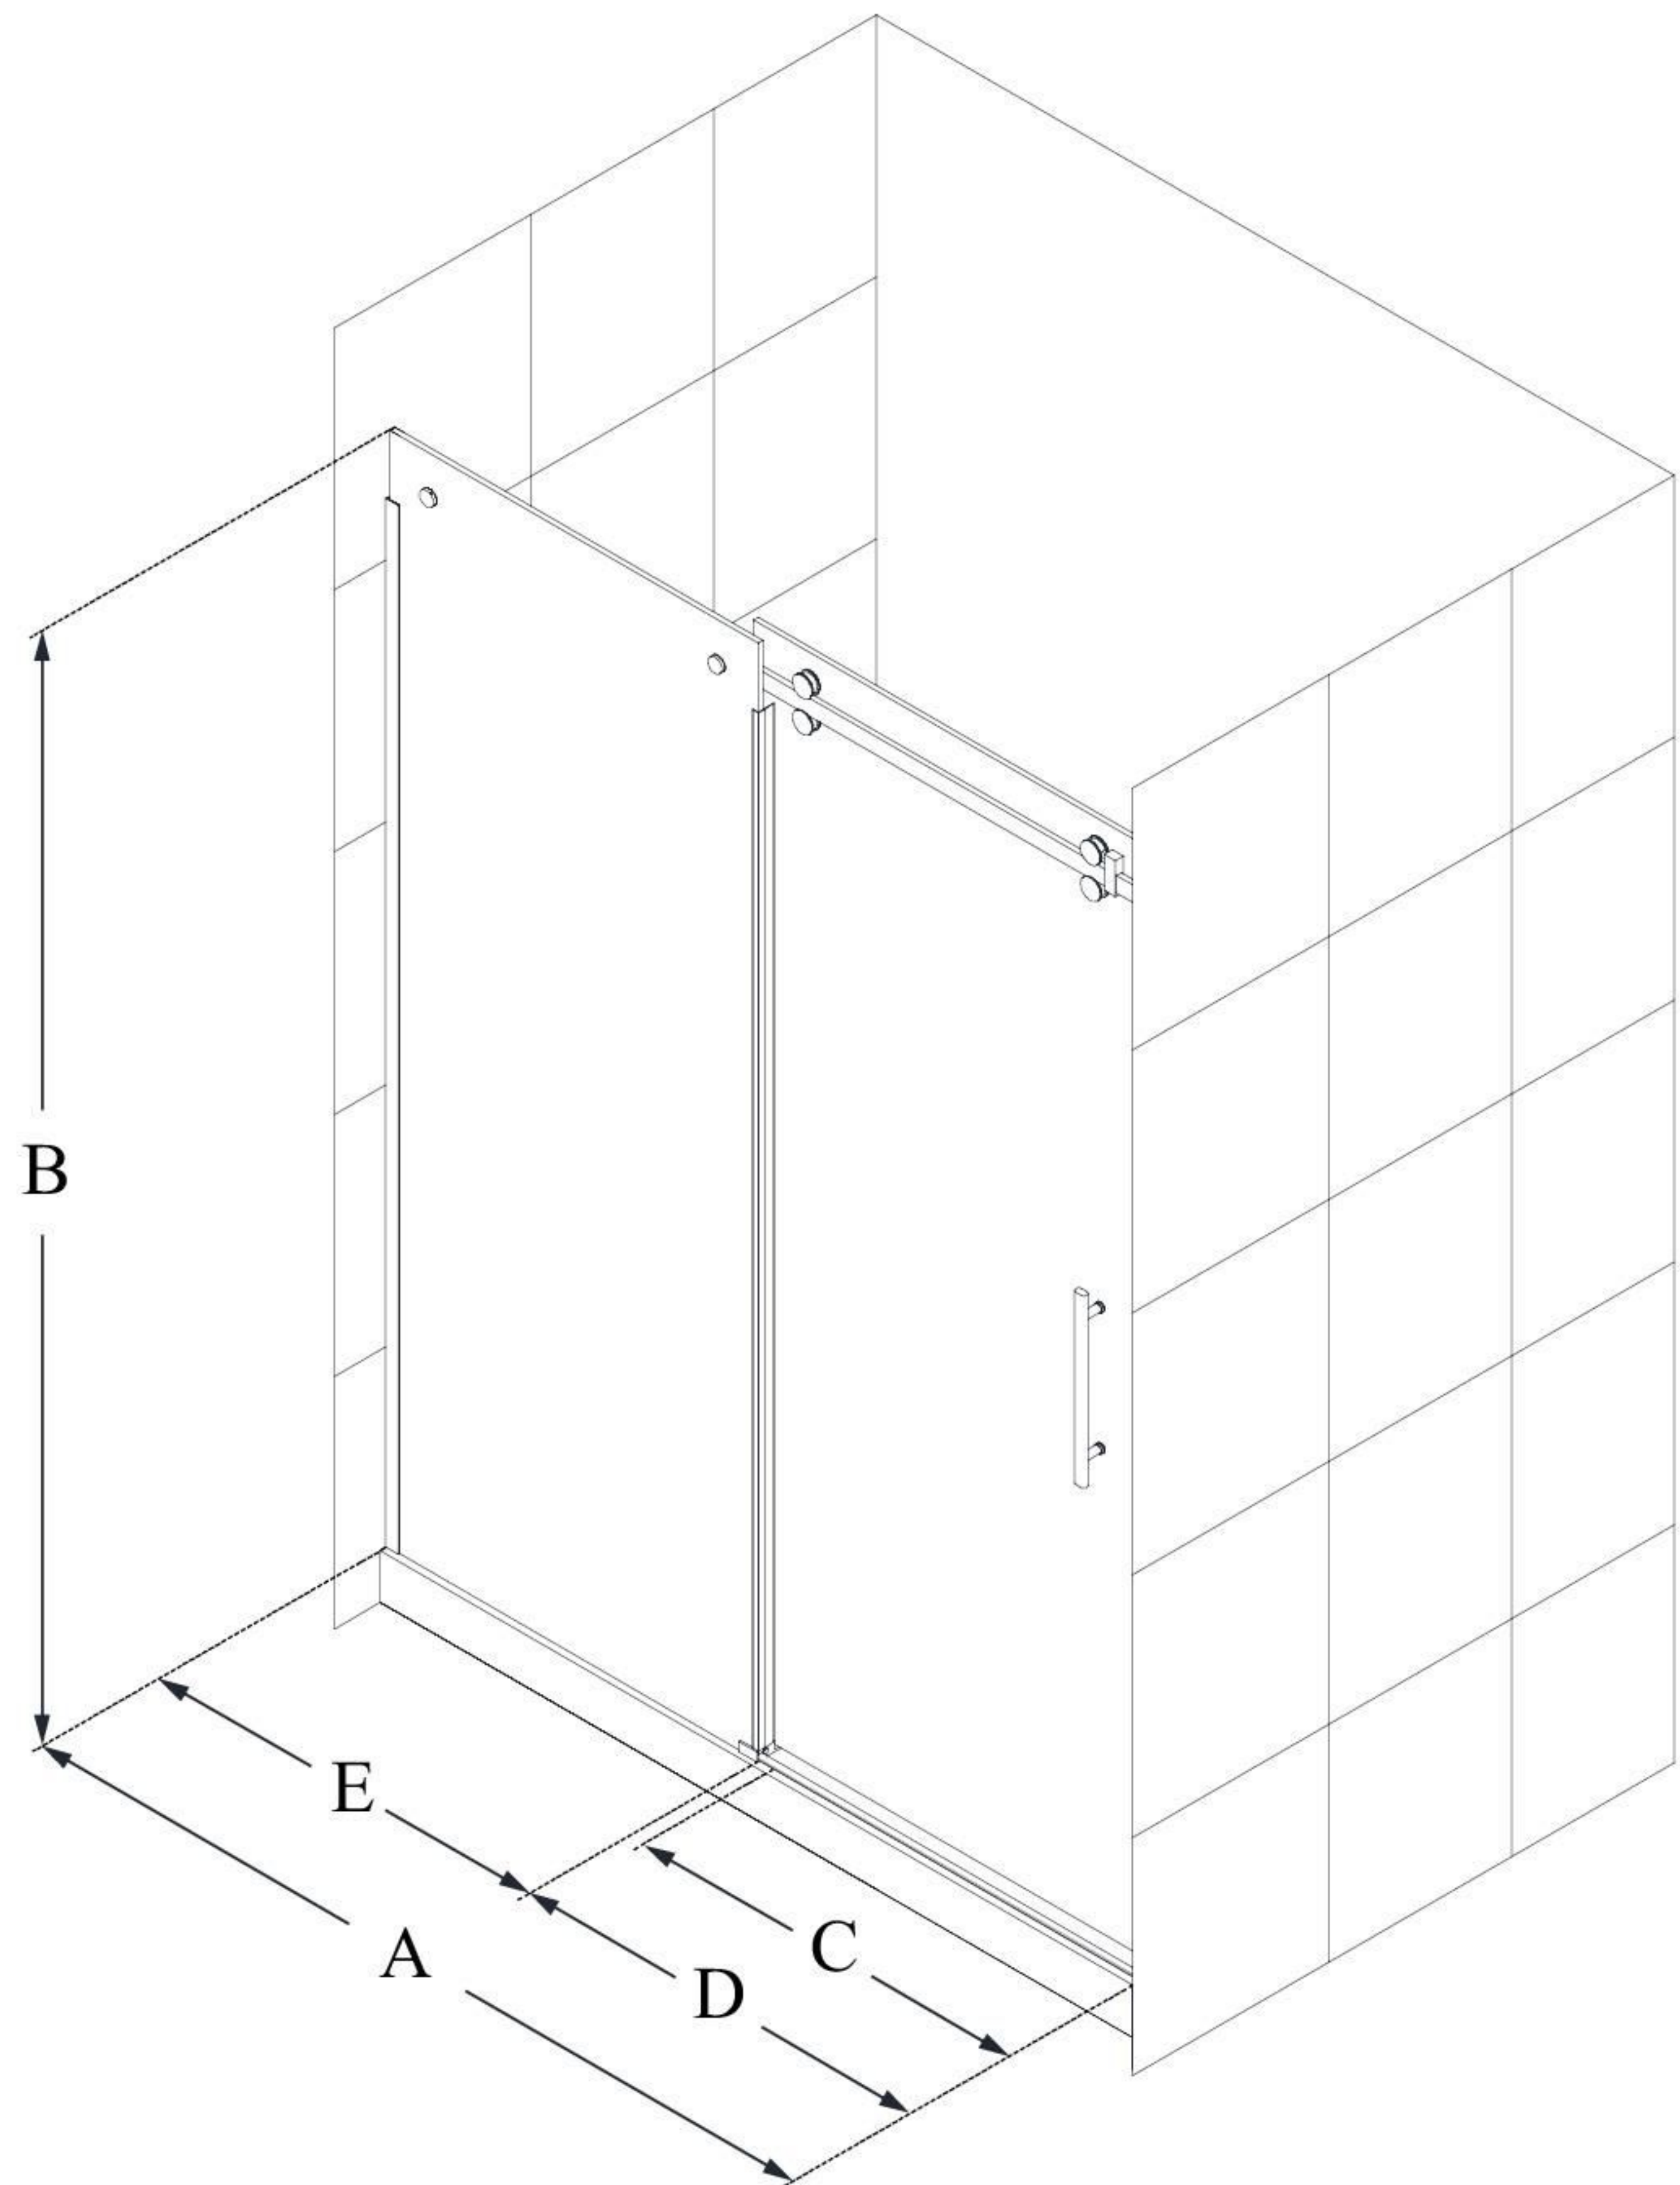

SHDR-6548760

ENIGMA SKY

DreamLine Enigma Sky 44-48" W
x 76" H Frameless Sliding Shower
Door

SLIDING DOOR

CONFIGURATION DIMENSIONS:

A: 44 - 48"

MODEL WIDTH

B: 76"

MODEL HEIGHT

C: 15 3/8 - 19 3/8"

ACCESS WIDTH

D: 26"

DOOR WIDTH

E: 23 1/8"

INLINE PANEL WIDTH

DreamLine reserves the right to update or modify the hardware or materials pictured without prior notice for the purpose of product improvement and customer satisfaction.