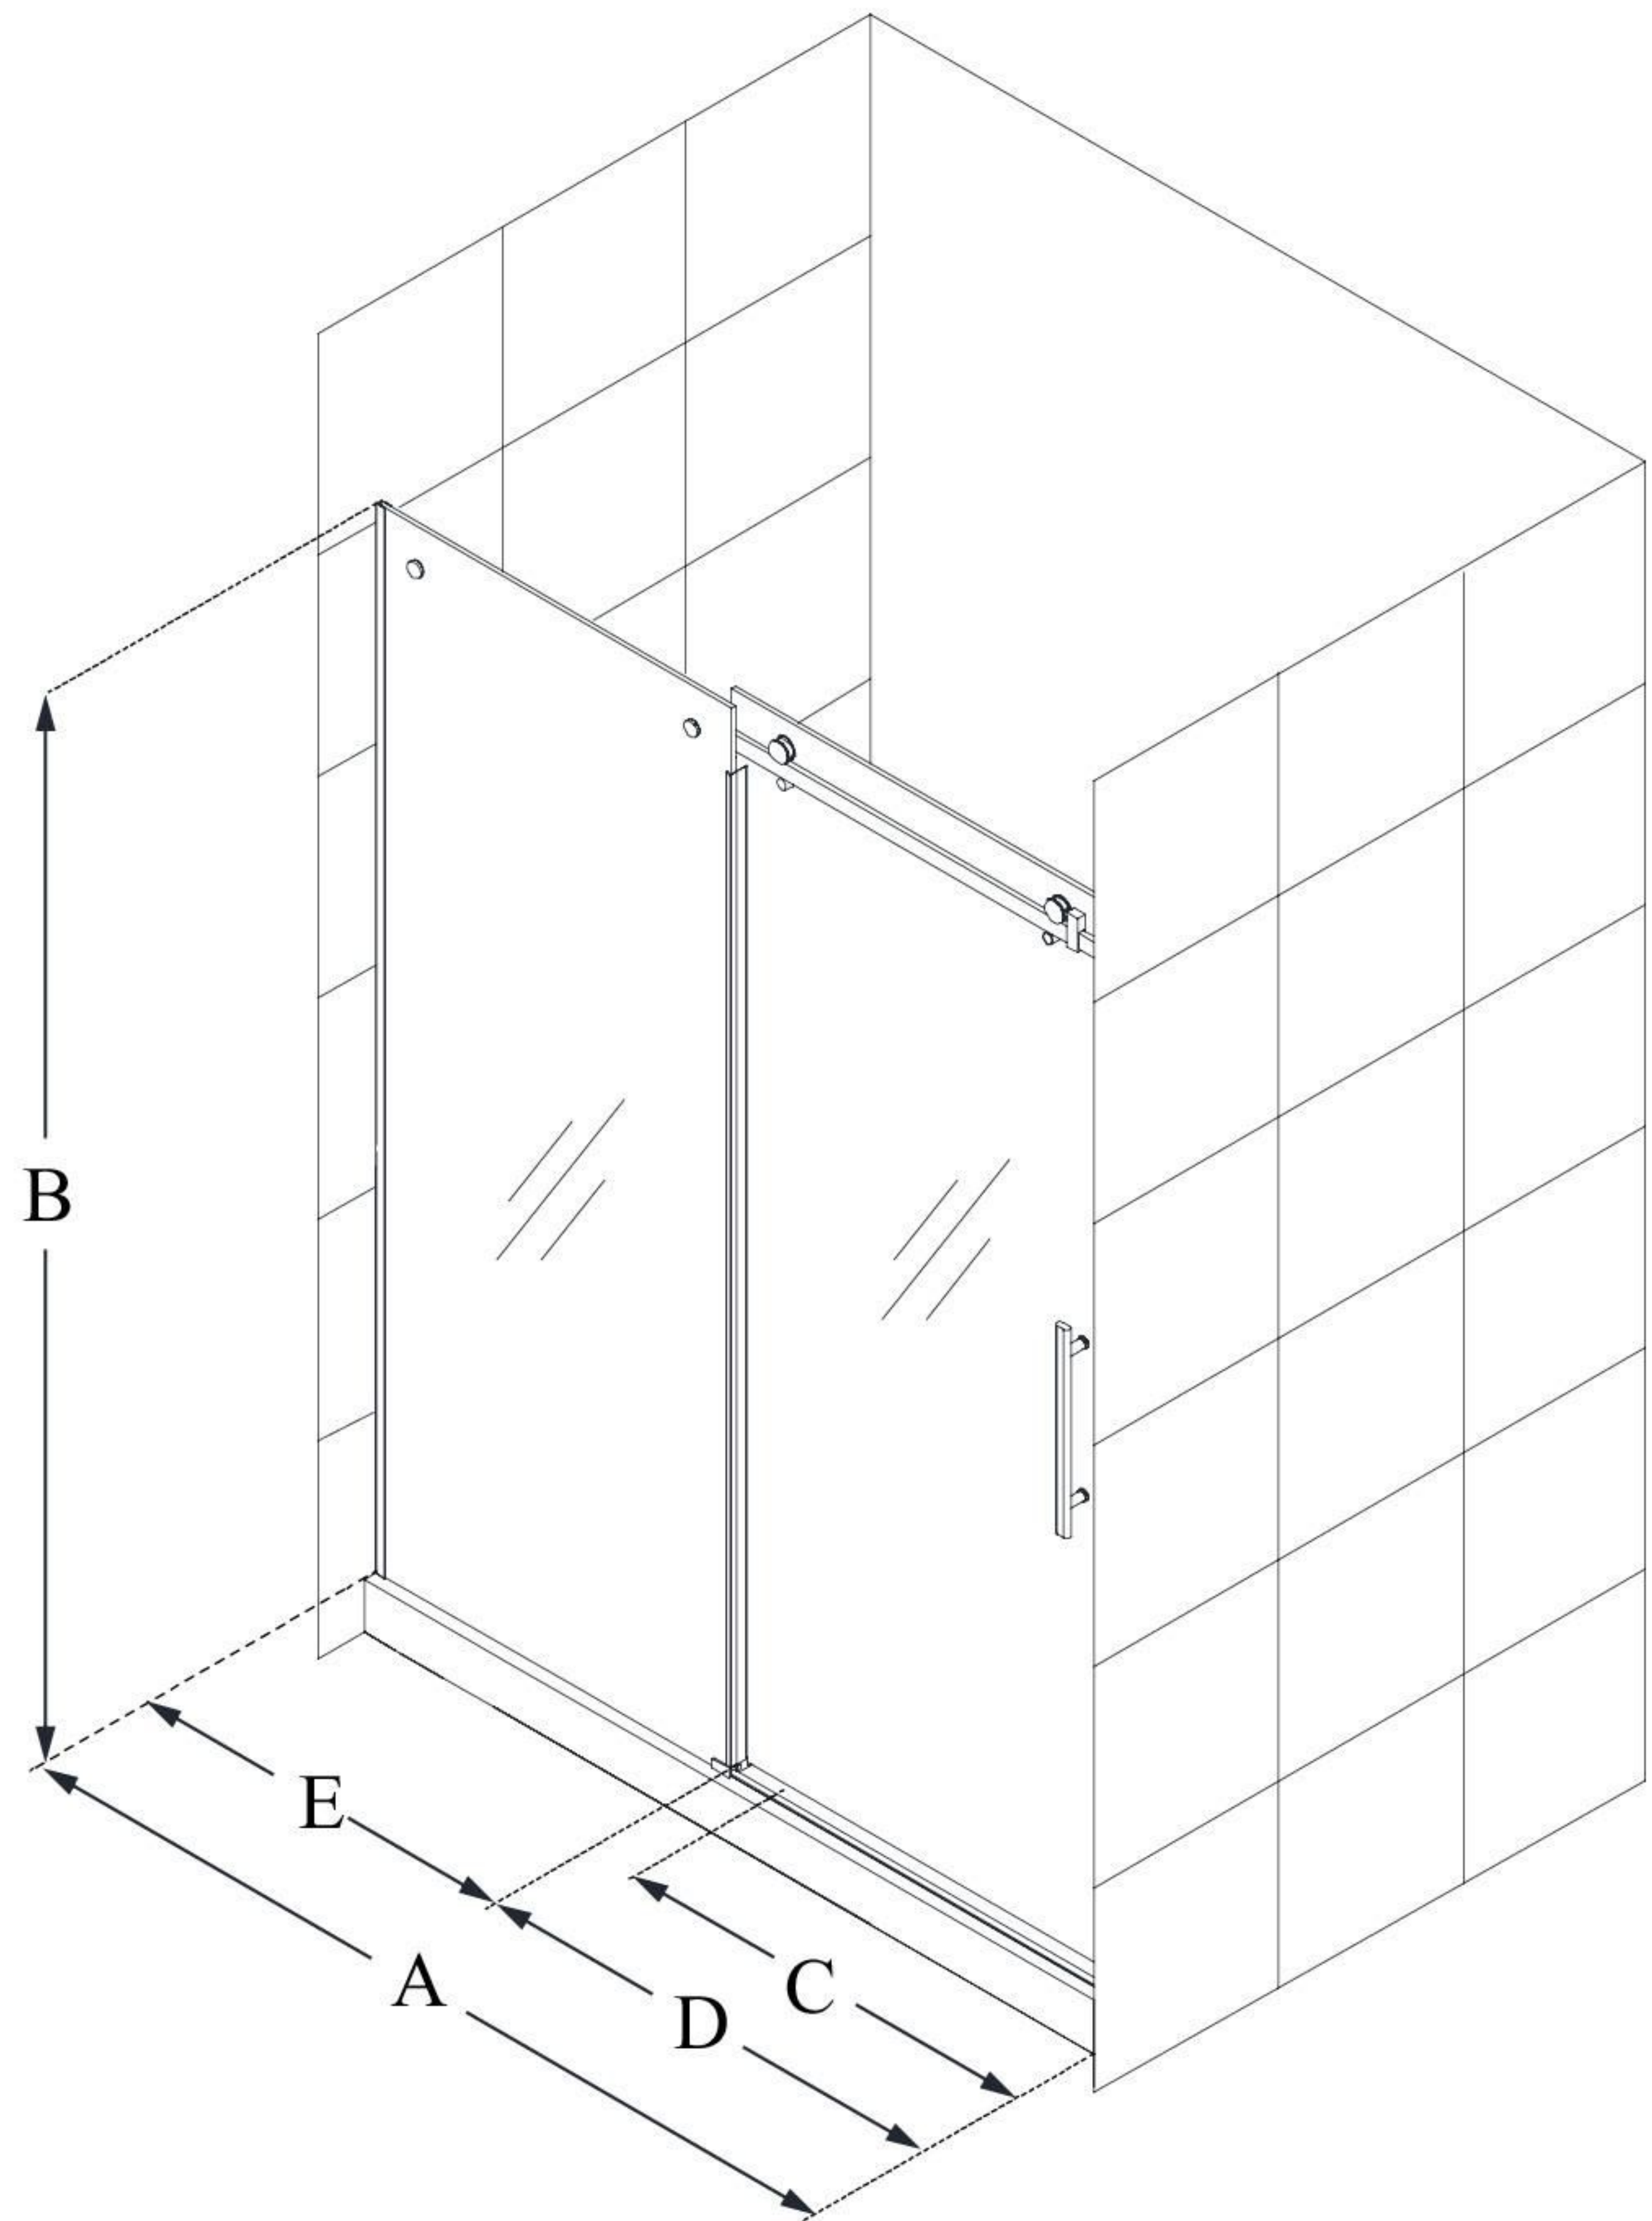

SHDR-64607610

ENIGMA AIR

DreamLine Enigma Air 56-60" W
x 76" H Frameless Sliding Shower
Door

SLIDING DOOR

CONFIGURATION DIMENSIONS:

A: 56 - 60"

MODEL WIDTH

B: 76"

MODEL HEIGHT

C: 22 - 26"

ACCESS WIDTH

D: 32"

DOOR WIDTH

E: 28 7/8"

INLINE PANEL WIDTH

DreamLine reserves the right to update or modify the hardware or materials pictured without prior notice for the purpose of product improvement and customer satisfaction.