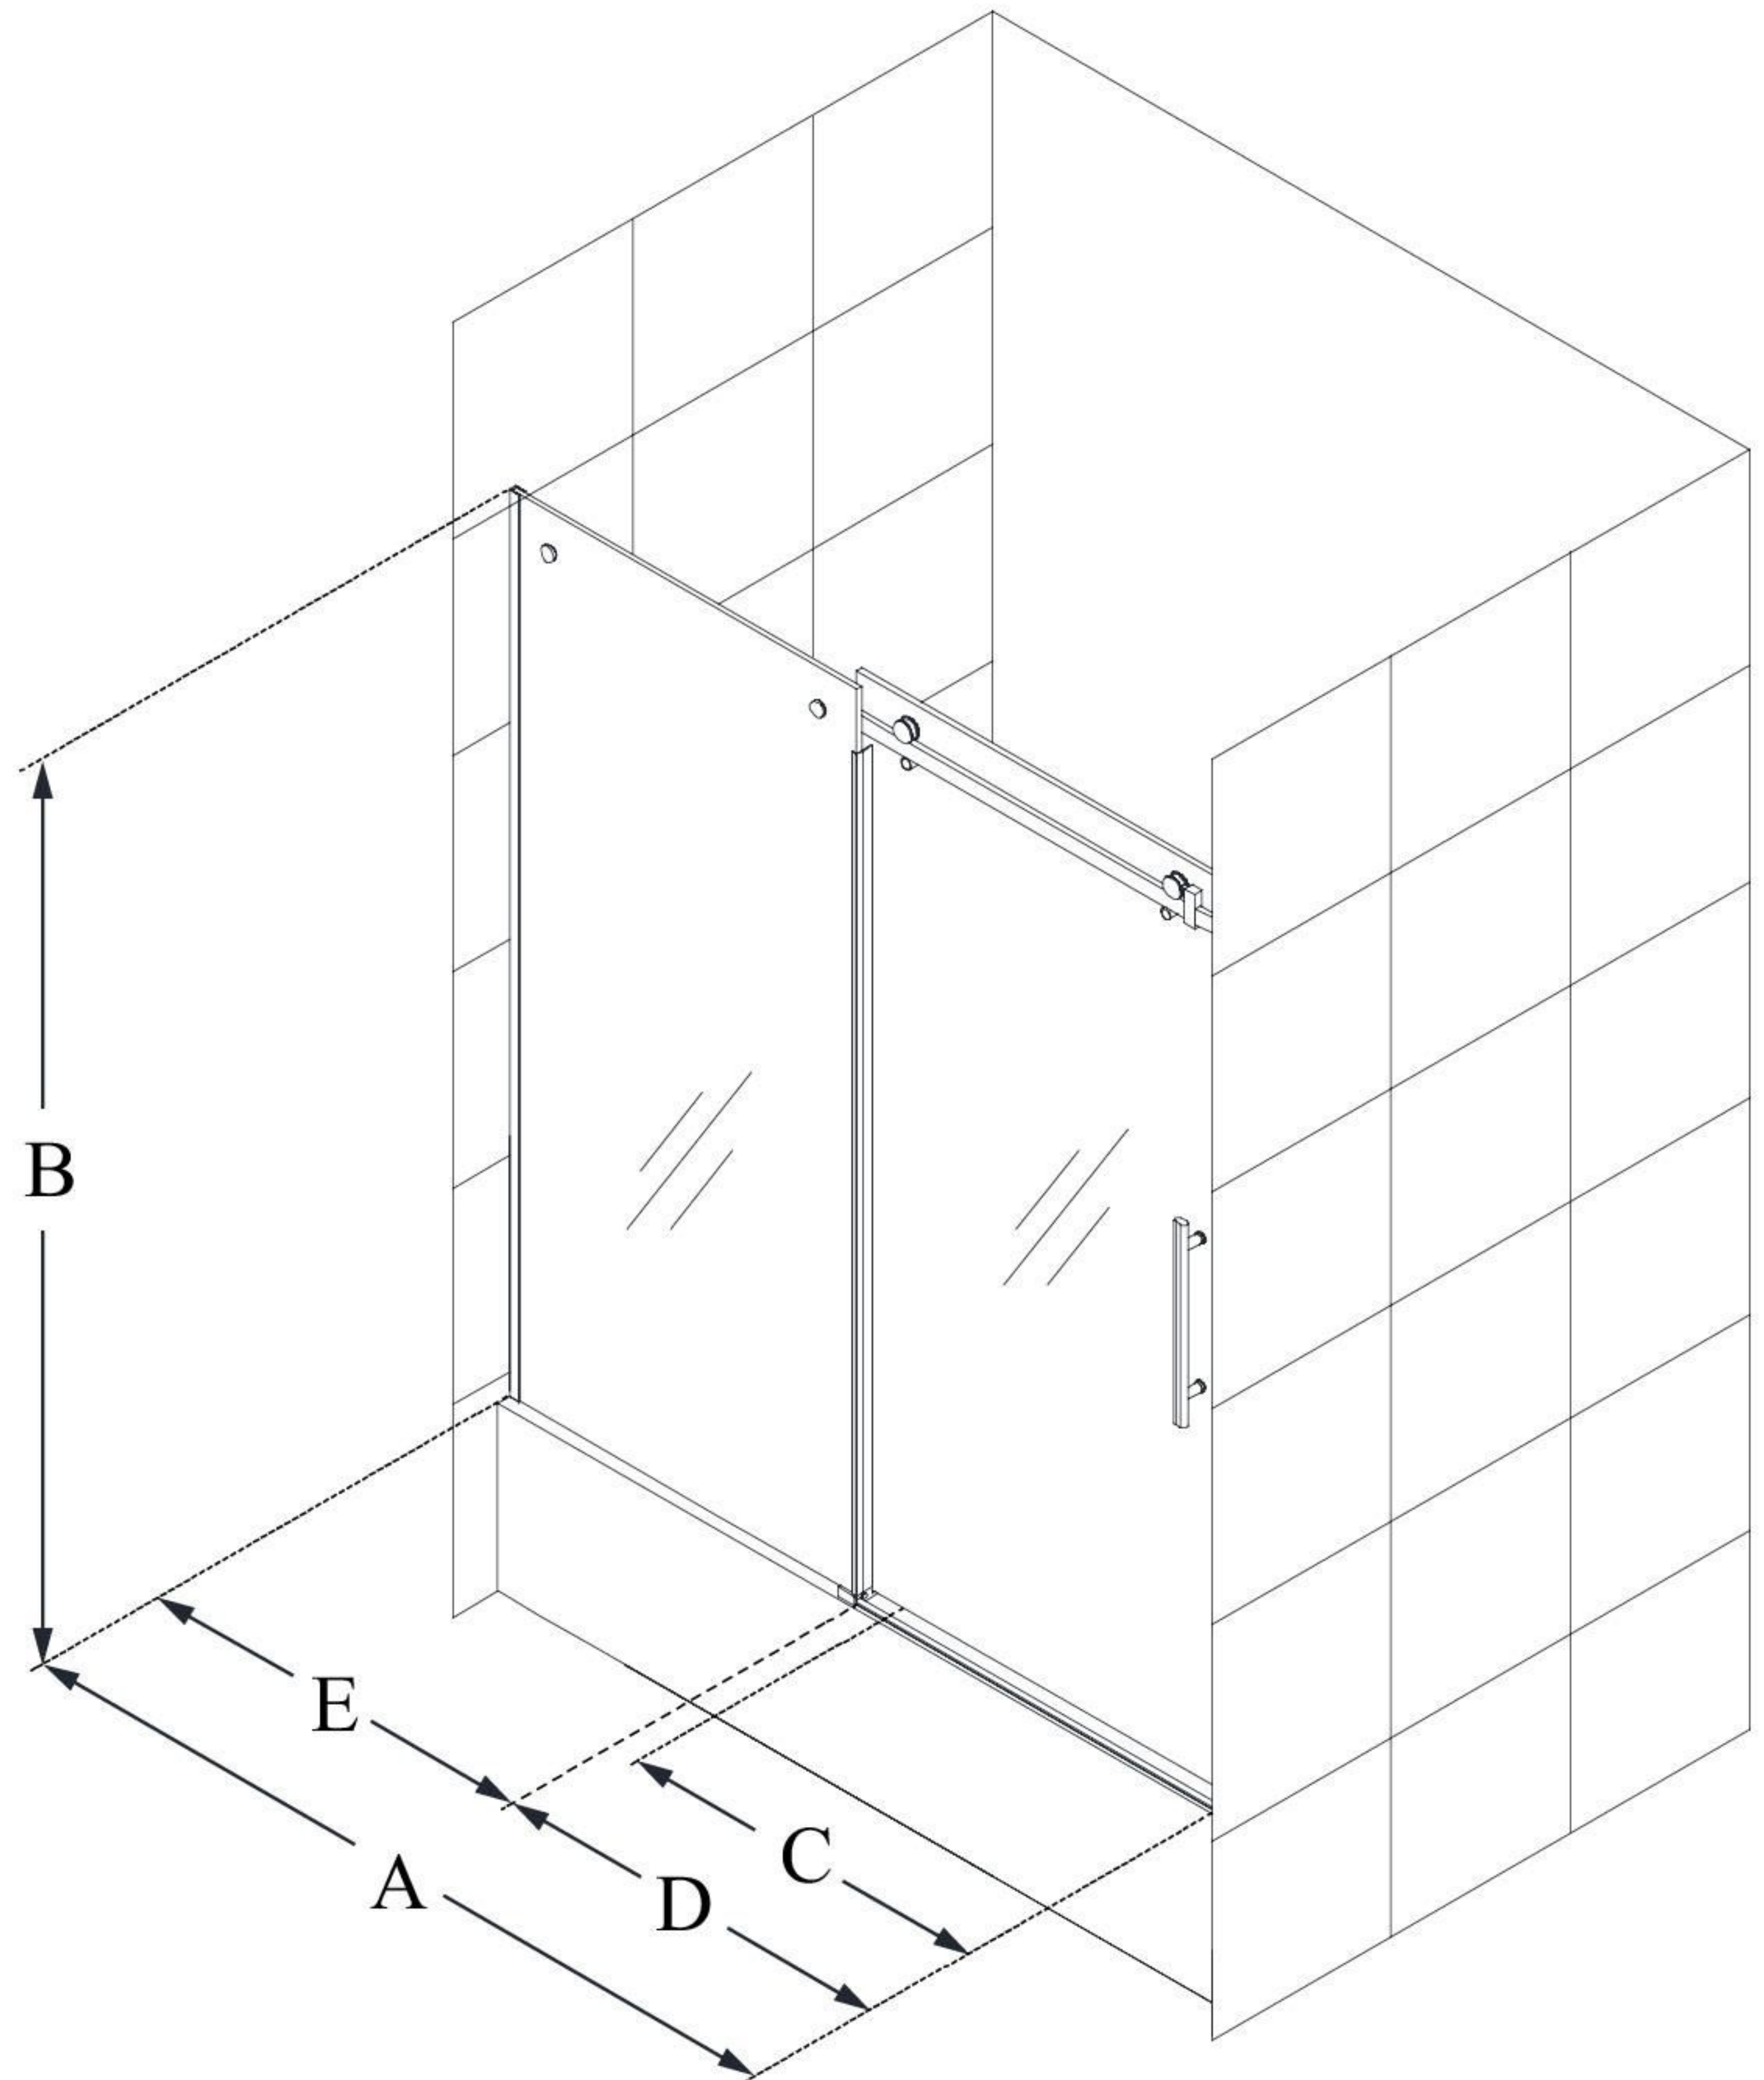

SHDR-64606210

ENIGMA AIR

DreamLine Enigma Air 56-60" W x
62" H Frameless Sliding Tub Door

SLIDING DOOR

CONFIGURATION DIMENSIONS:

A: 56 - 60"

MODEL WIDTH

B: 62"

MODEL HEIGHT

C: 22 - 26"

ACCESS WIDTH

D: 32"

DOOR WIDTH

E: 29 7/8"

INLINE PANEL WIDTH

DreamLine reserves the right to update or modify the hardware or materials pictured without prior notice for the purpose of product improvement and customer satisfaction.