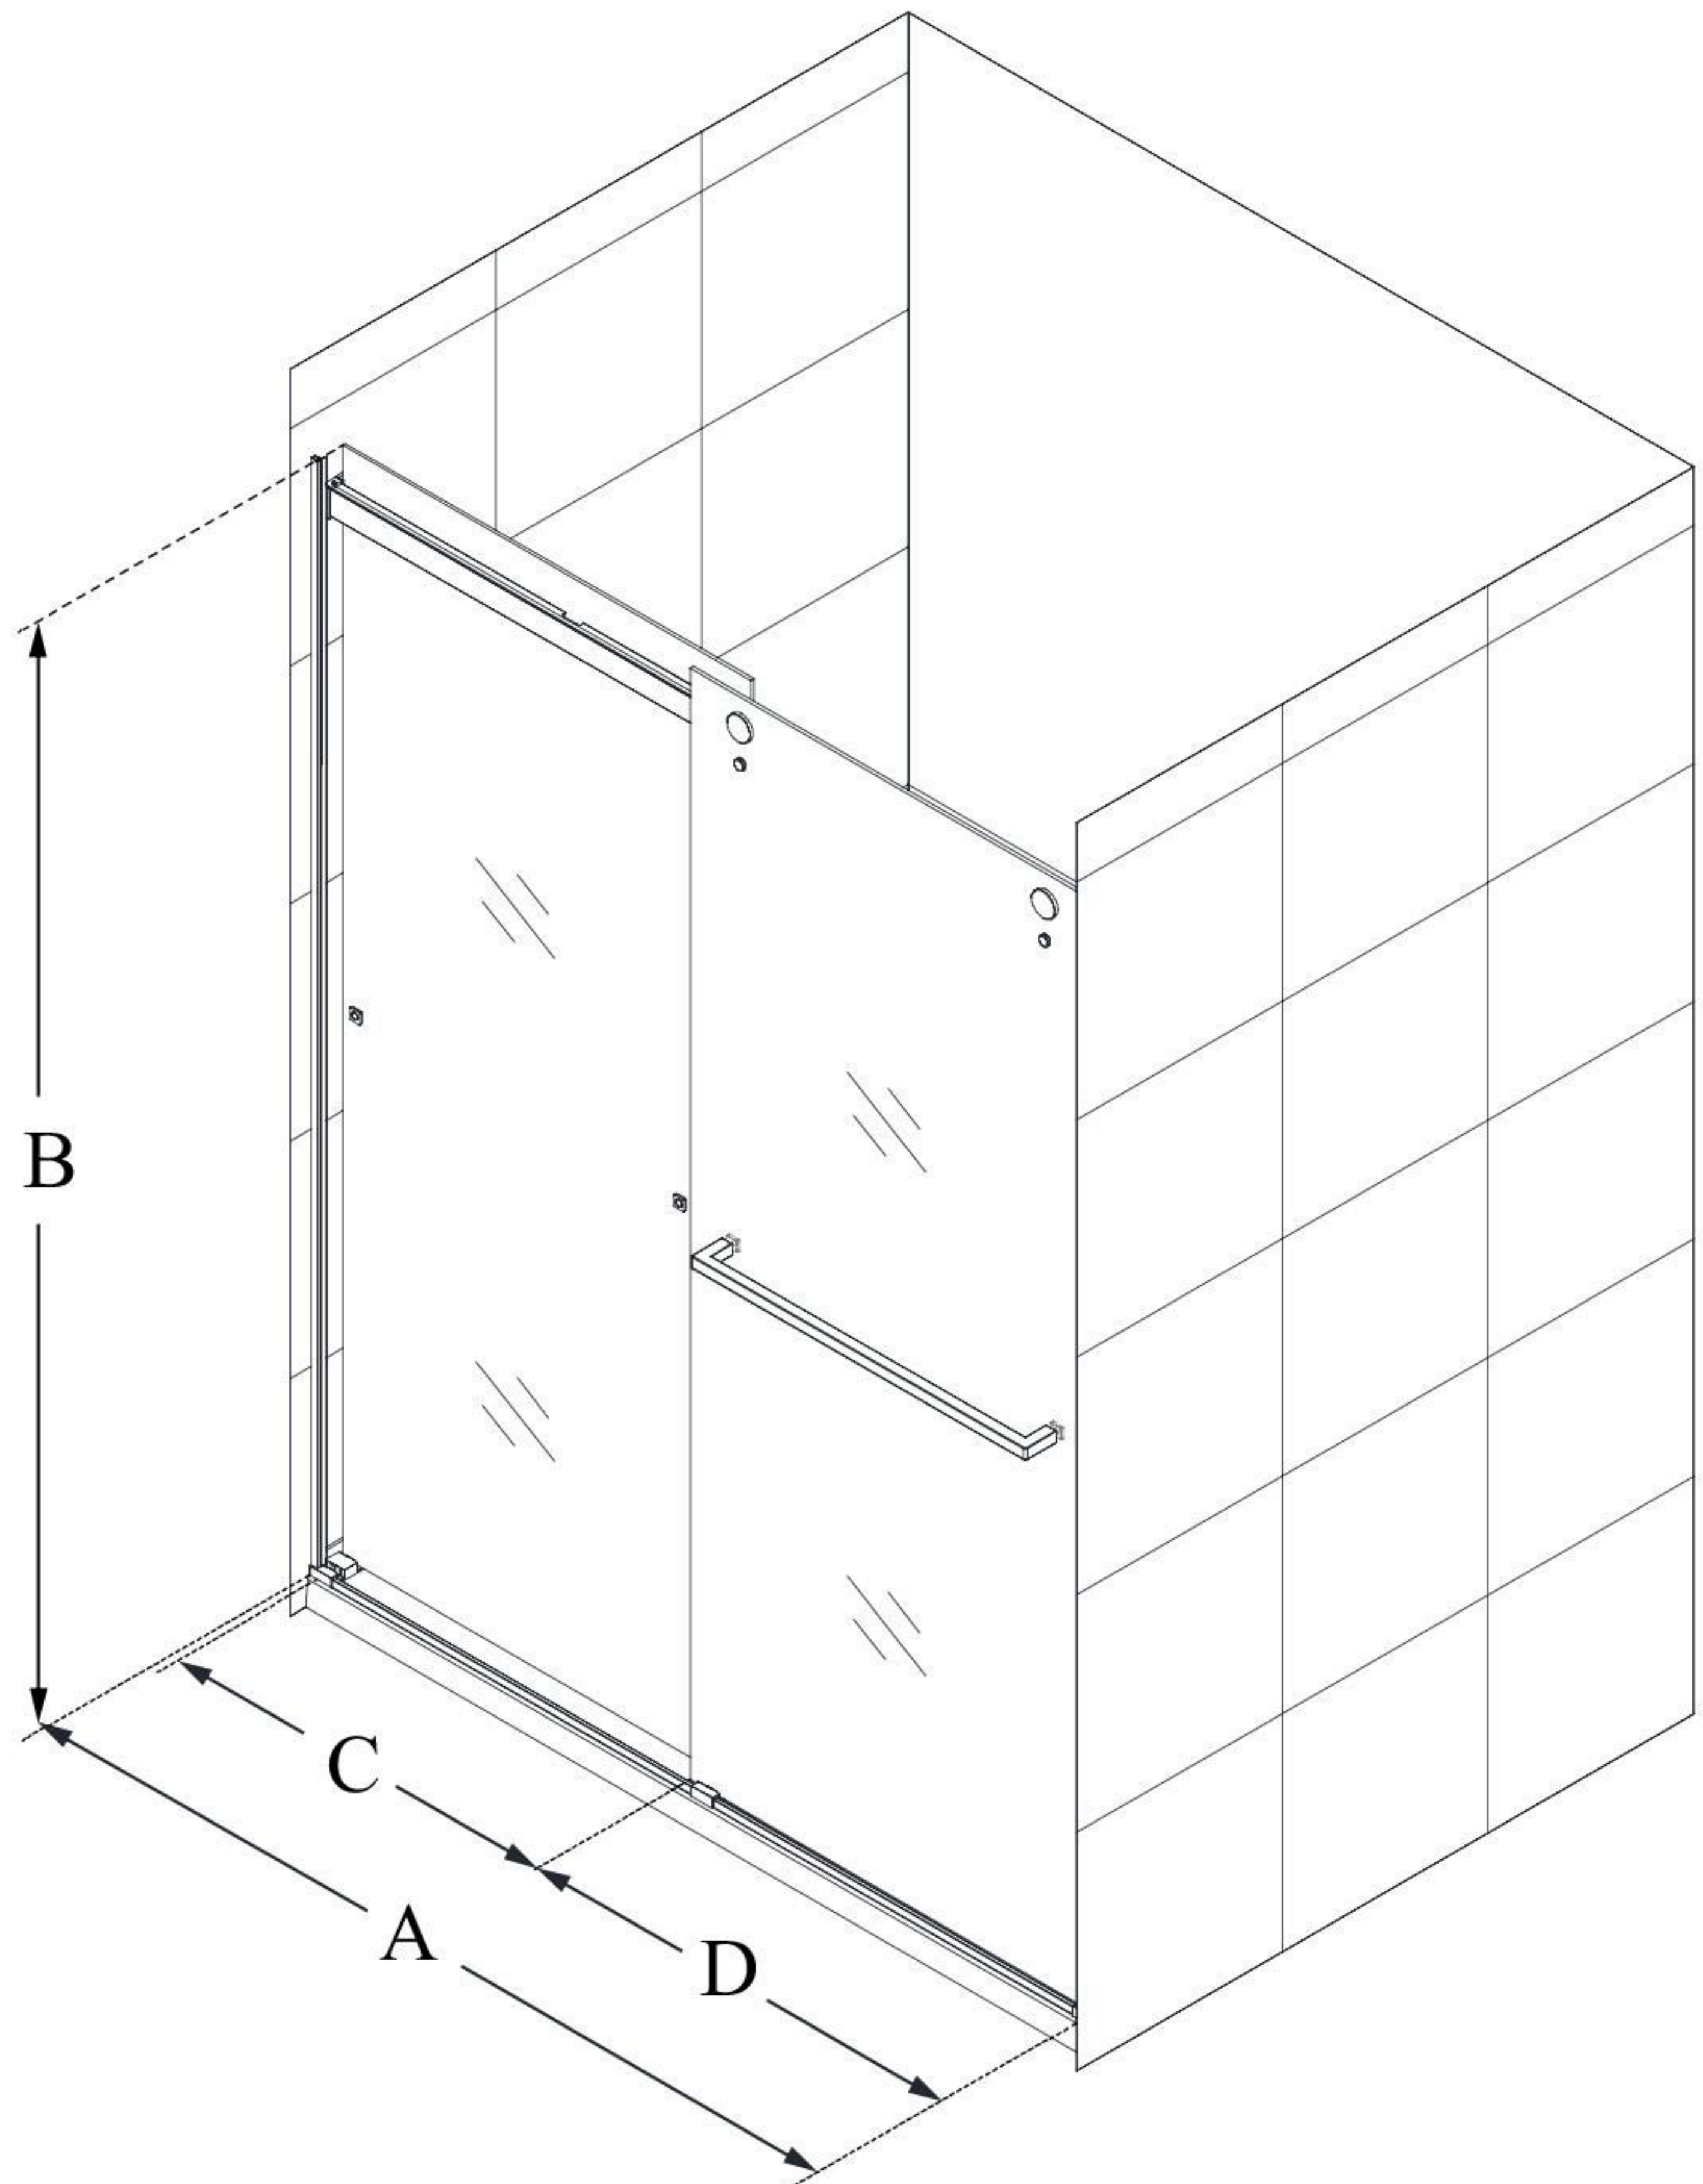

SHDR-6360760

ESSENCE

DreamLine Essence 56-60" W x
76" H Frameless Bypass Shower
Door

BYPASS DOOR

CONFIGURATION DIMENSIONS:

A: 56 - 60"

MODEL WIDTH

B: 76"

MODEL HEIGHT

C: 24 - 28"

ACCESS WIDTH

D: 31 5/16"

DOOR WIDTH

DreamLine reserves the right to update or modify the hardware or materials pictured without prior notice for the purpose of product improvement and customer satisfaction.