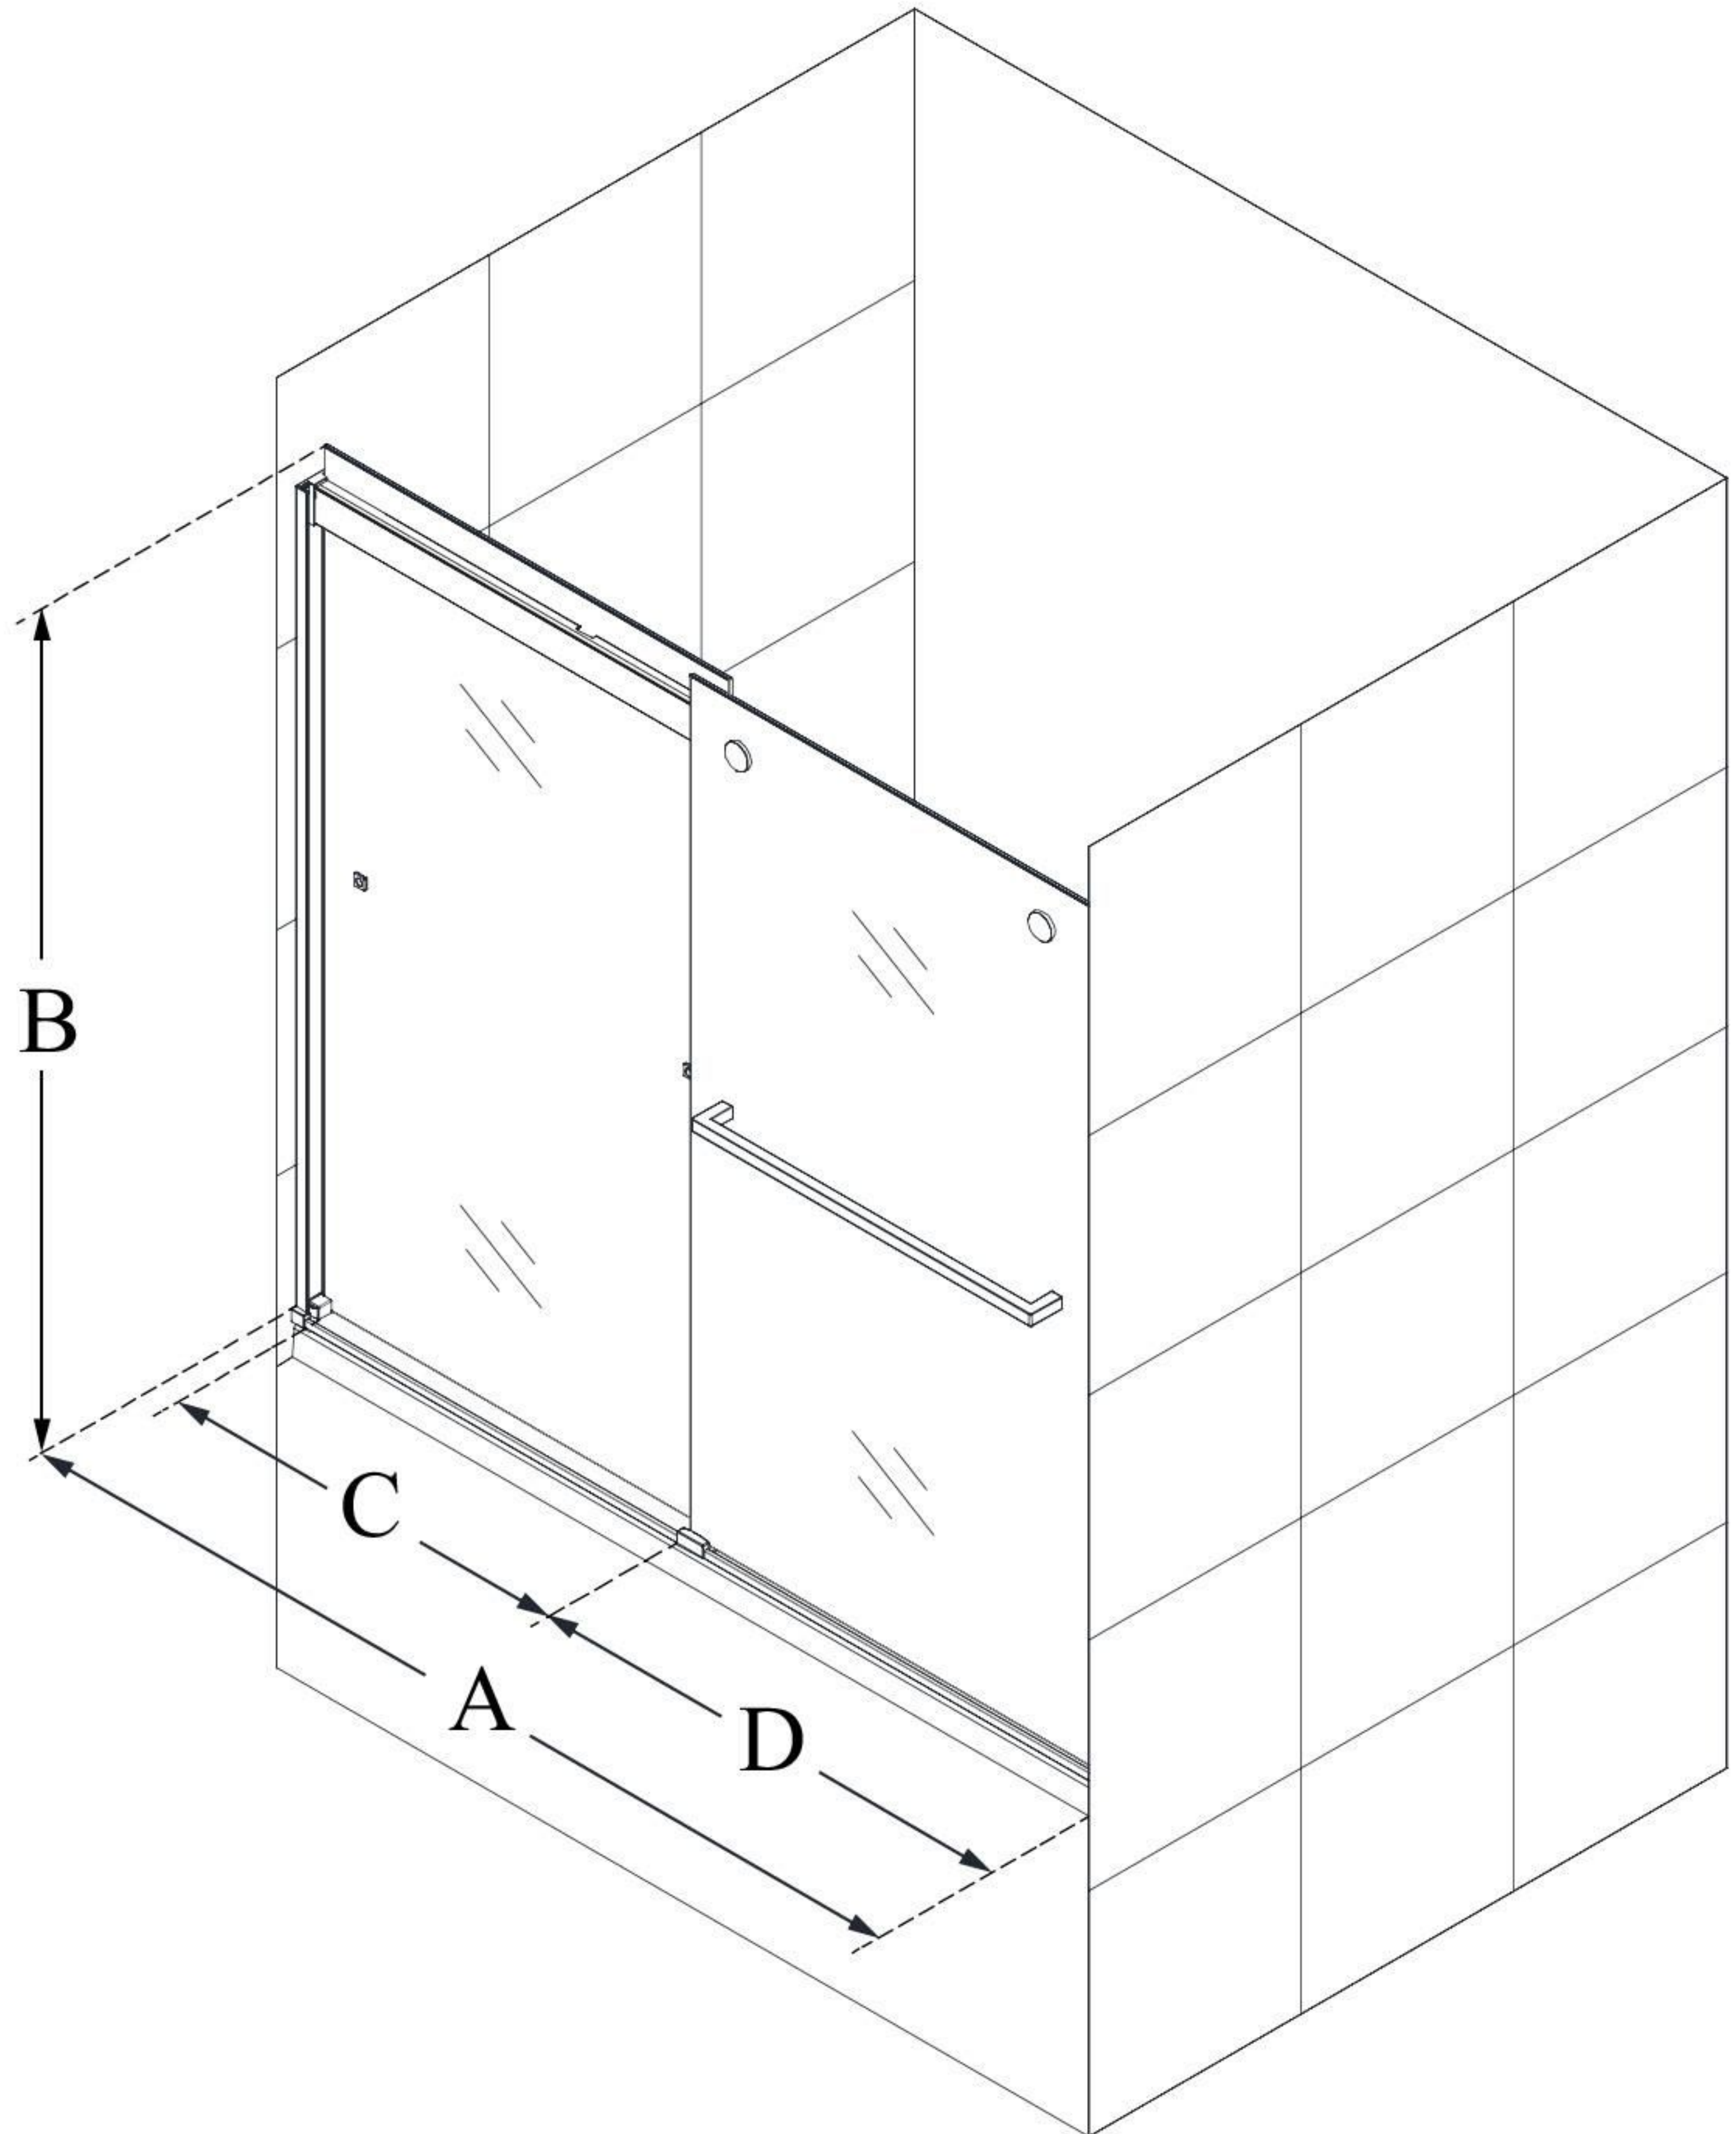

SHDR-6360602

SAPPHIRE

DreamLine Sapphire 56-60 in. W
x 60 in. H Frameless Bypass Tub
Door

BYPASS DOOR

CONFIGURATION DIMENSIONS:

A: 56 - 60 in.

MODEL WIDTH

B: 60 in.

MODEL HEIGHT

C: 24 1/4 - 28 1/4 in.

ACCESS WIDTH

D: 30 1/2 in.

DOOR WIDTH

DreamLine reserves the right to update or modify the hardware or materials pictured without prior notice for the purpose of product improvement and customer satisfaction.