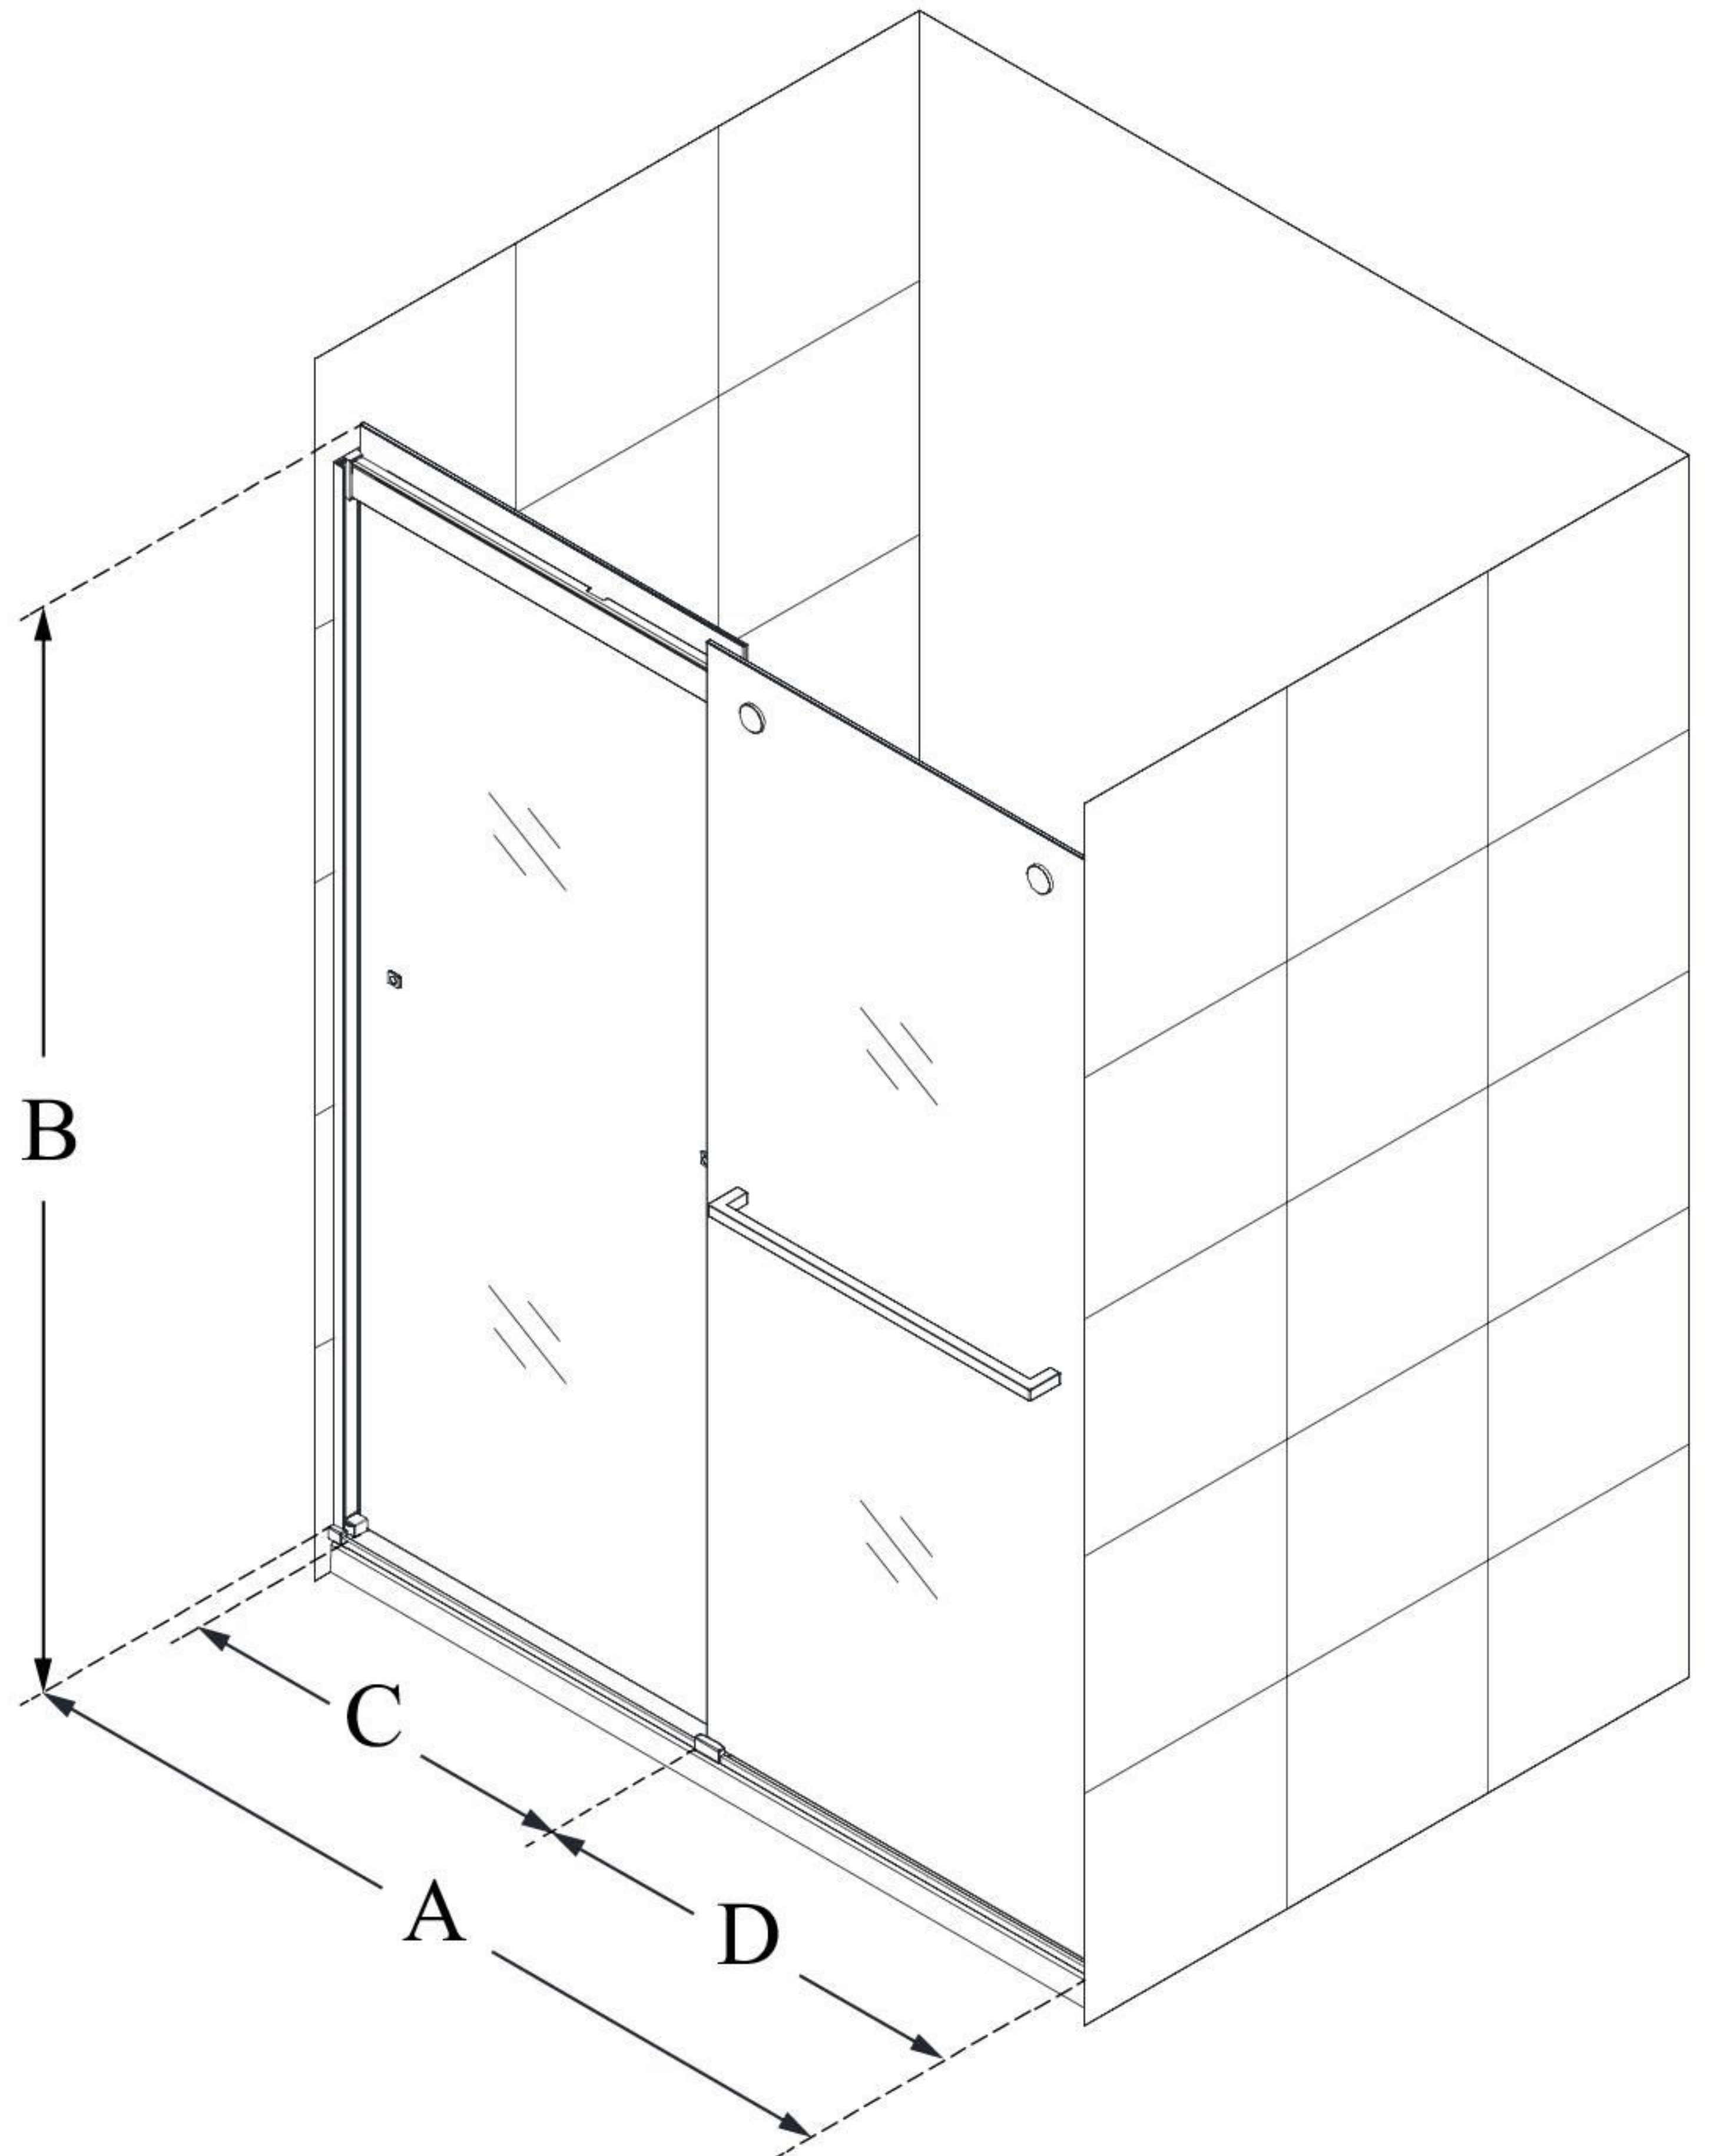

## **SAPPHIRE**

DreamLine Sapphire 44-48 in. W x  
76 in. H Frameless Bypass Shower  
Door

**BYPASS DOOR**

### **CONFIGURATION DIMENSIONS:**

**A: 44 - 48 in.**

MODEL WIDTH

**B: 76 in.**

MODEL HEIGHT

**C: 18 1/4 - 22 1/4 in.**

ACCESS WIDTH

**D: 24 1/2 in.**

DOOR WIDTH

DreamLine reserves the right to update or modify the hardware or materials pictured without prior notice for the purpose of product improvement and customer satisfaction.