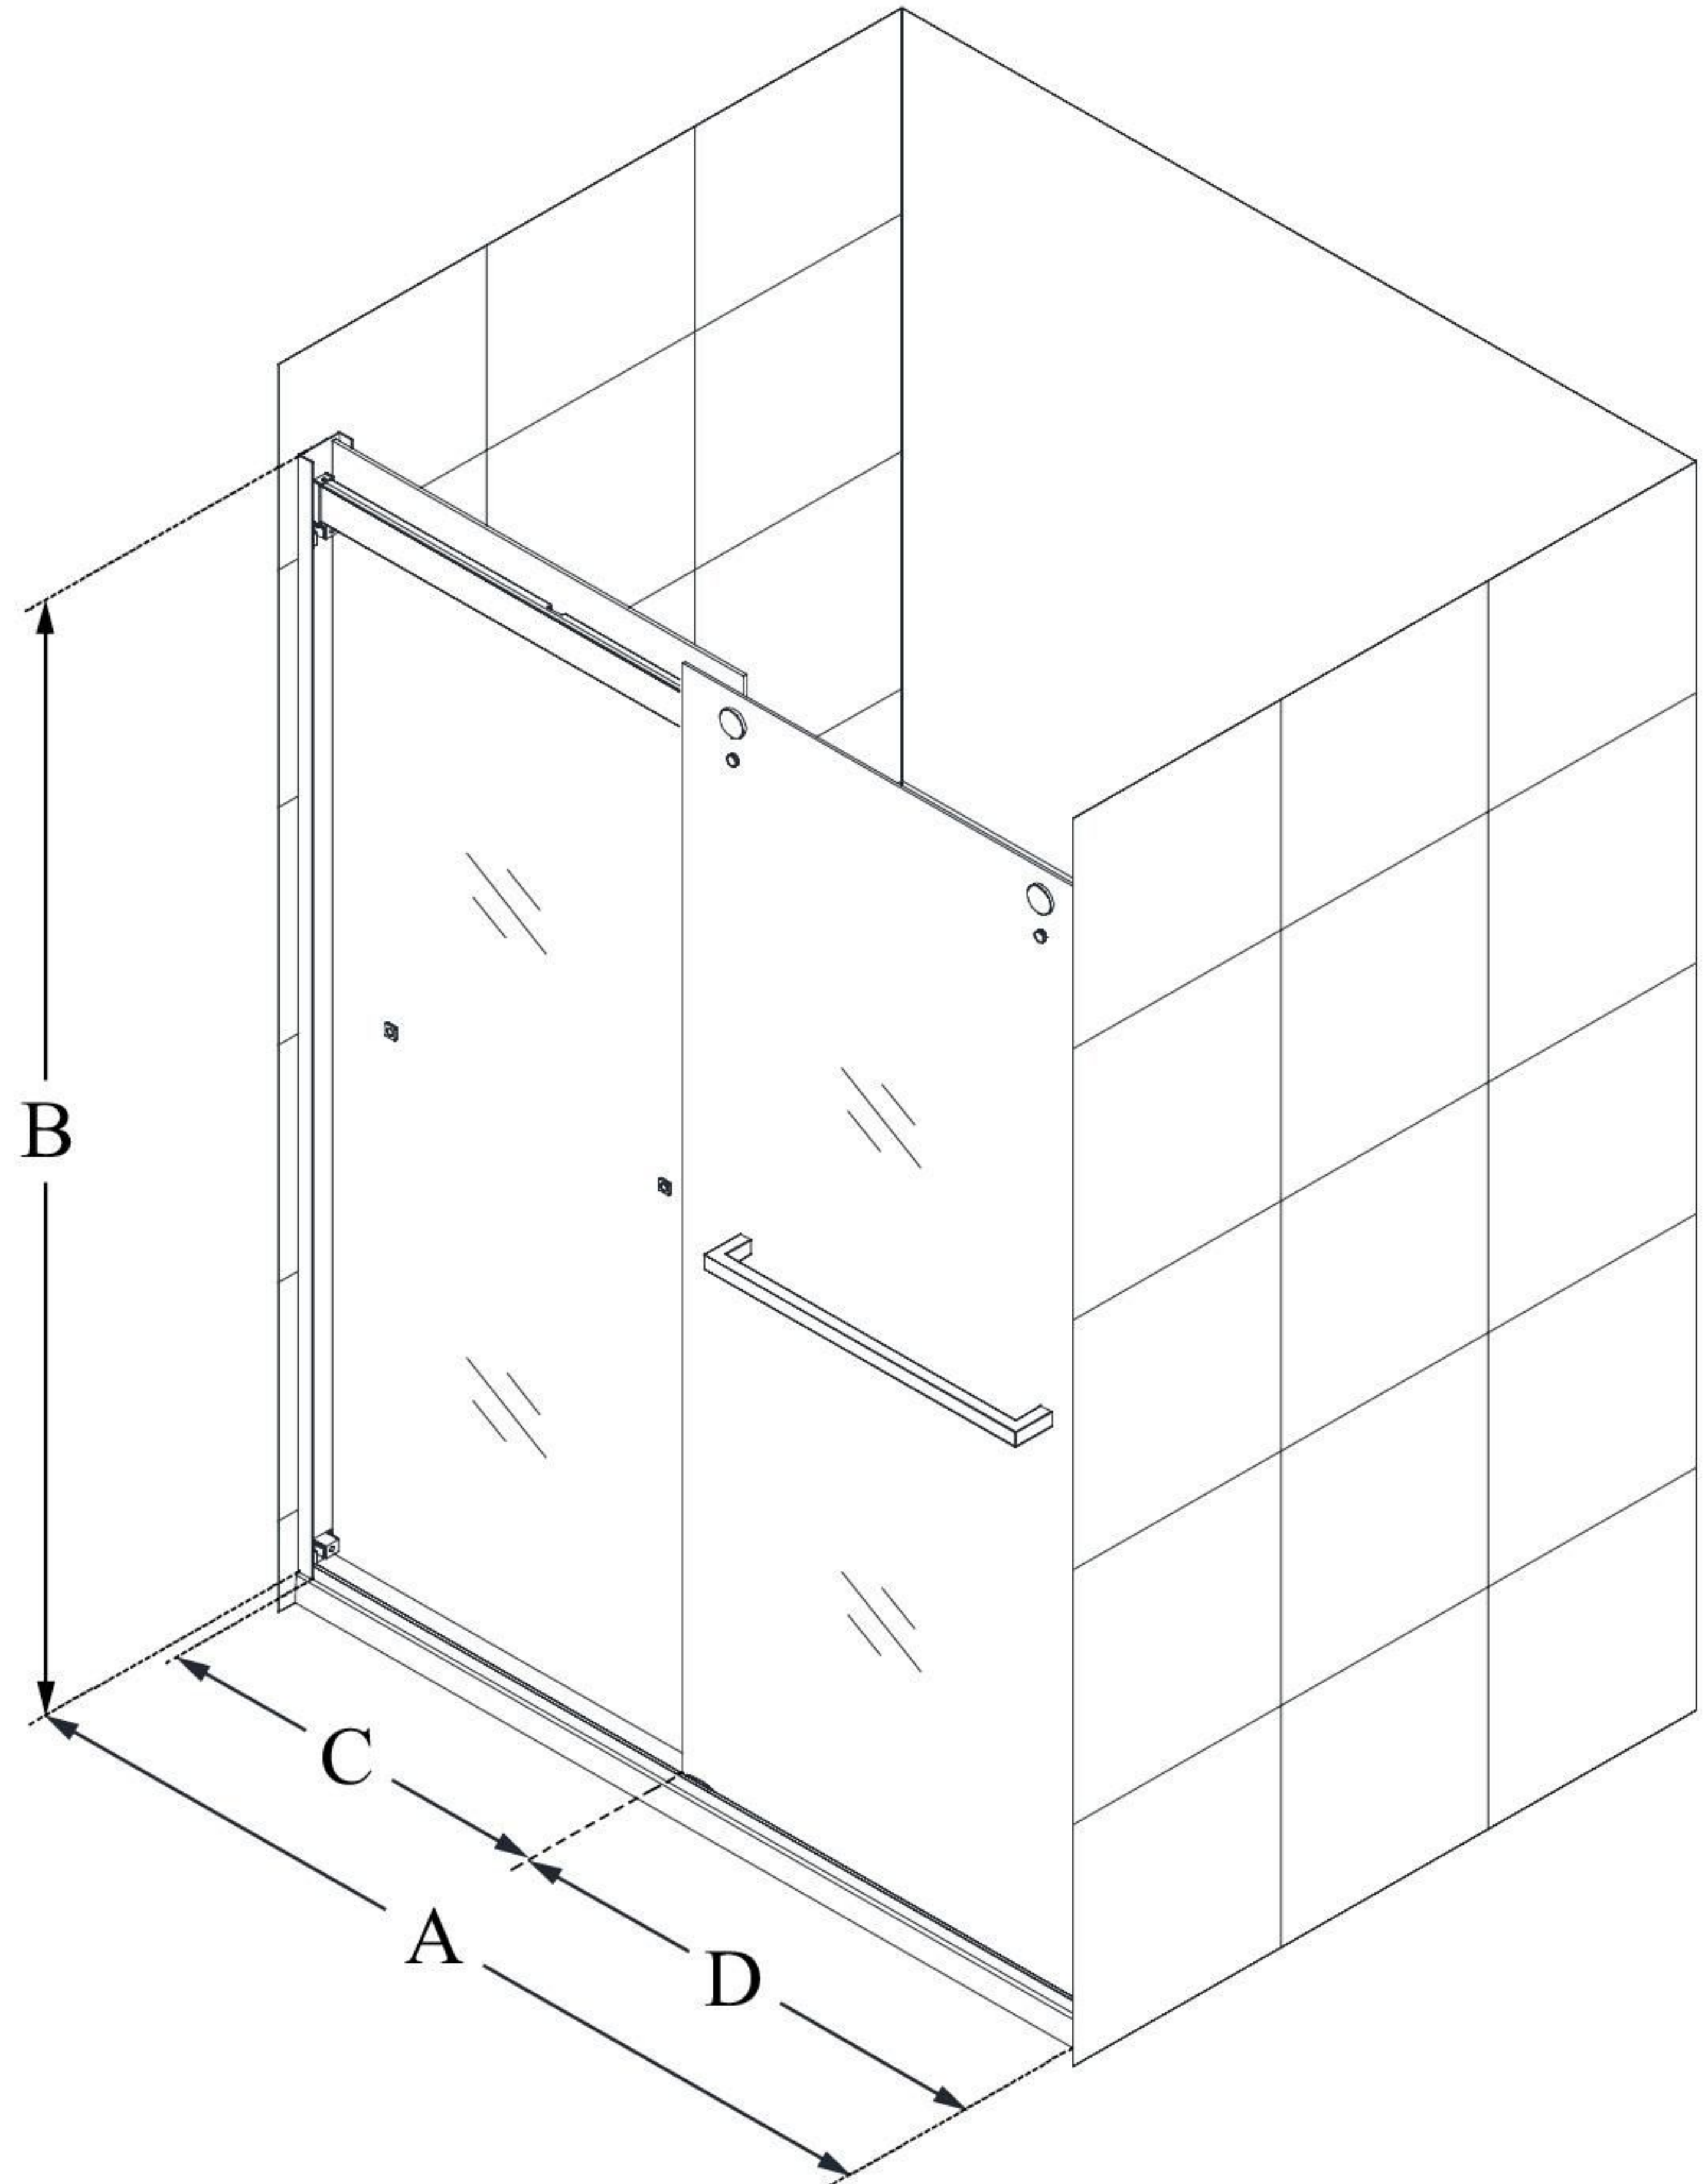

## **ESSENCE-H**

DreamLine Essence-H 44-48 in.  
W x 76 in. H Frameless Bypass  
Shower Door

**BYPASS DOOR**

### **CONFIGURATION DIMENSIONS:**

**A: 44 - 48 in.**

MODEL WIDTH

**B: 76 in.**

MODEL HEIGHT

**C: 17 1/4 - 21 1/4 in.**

ACCESS WIDTH

**D: 25 5/16 in.**

DOOR WIDTH

DreamLine reserves the right to update or modify the hardware or materials pictured without prior notice for the purpose of product improvement and customer satisfaction.