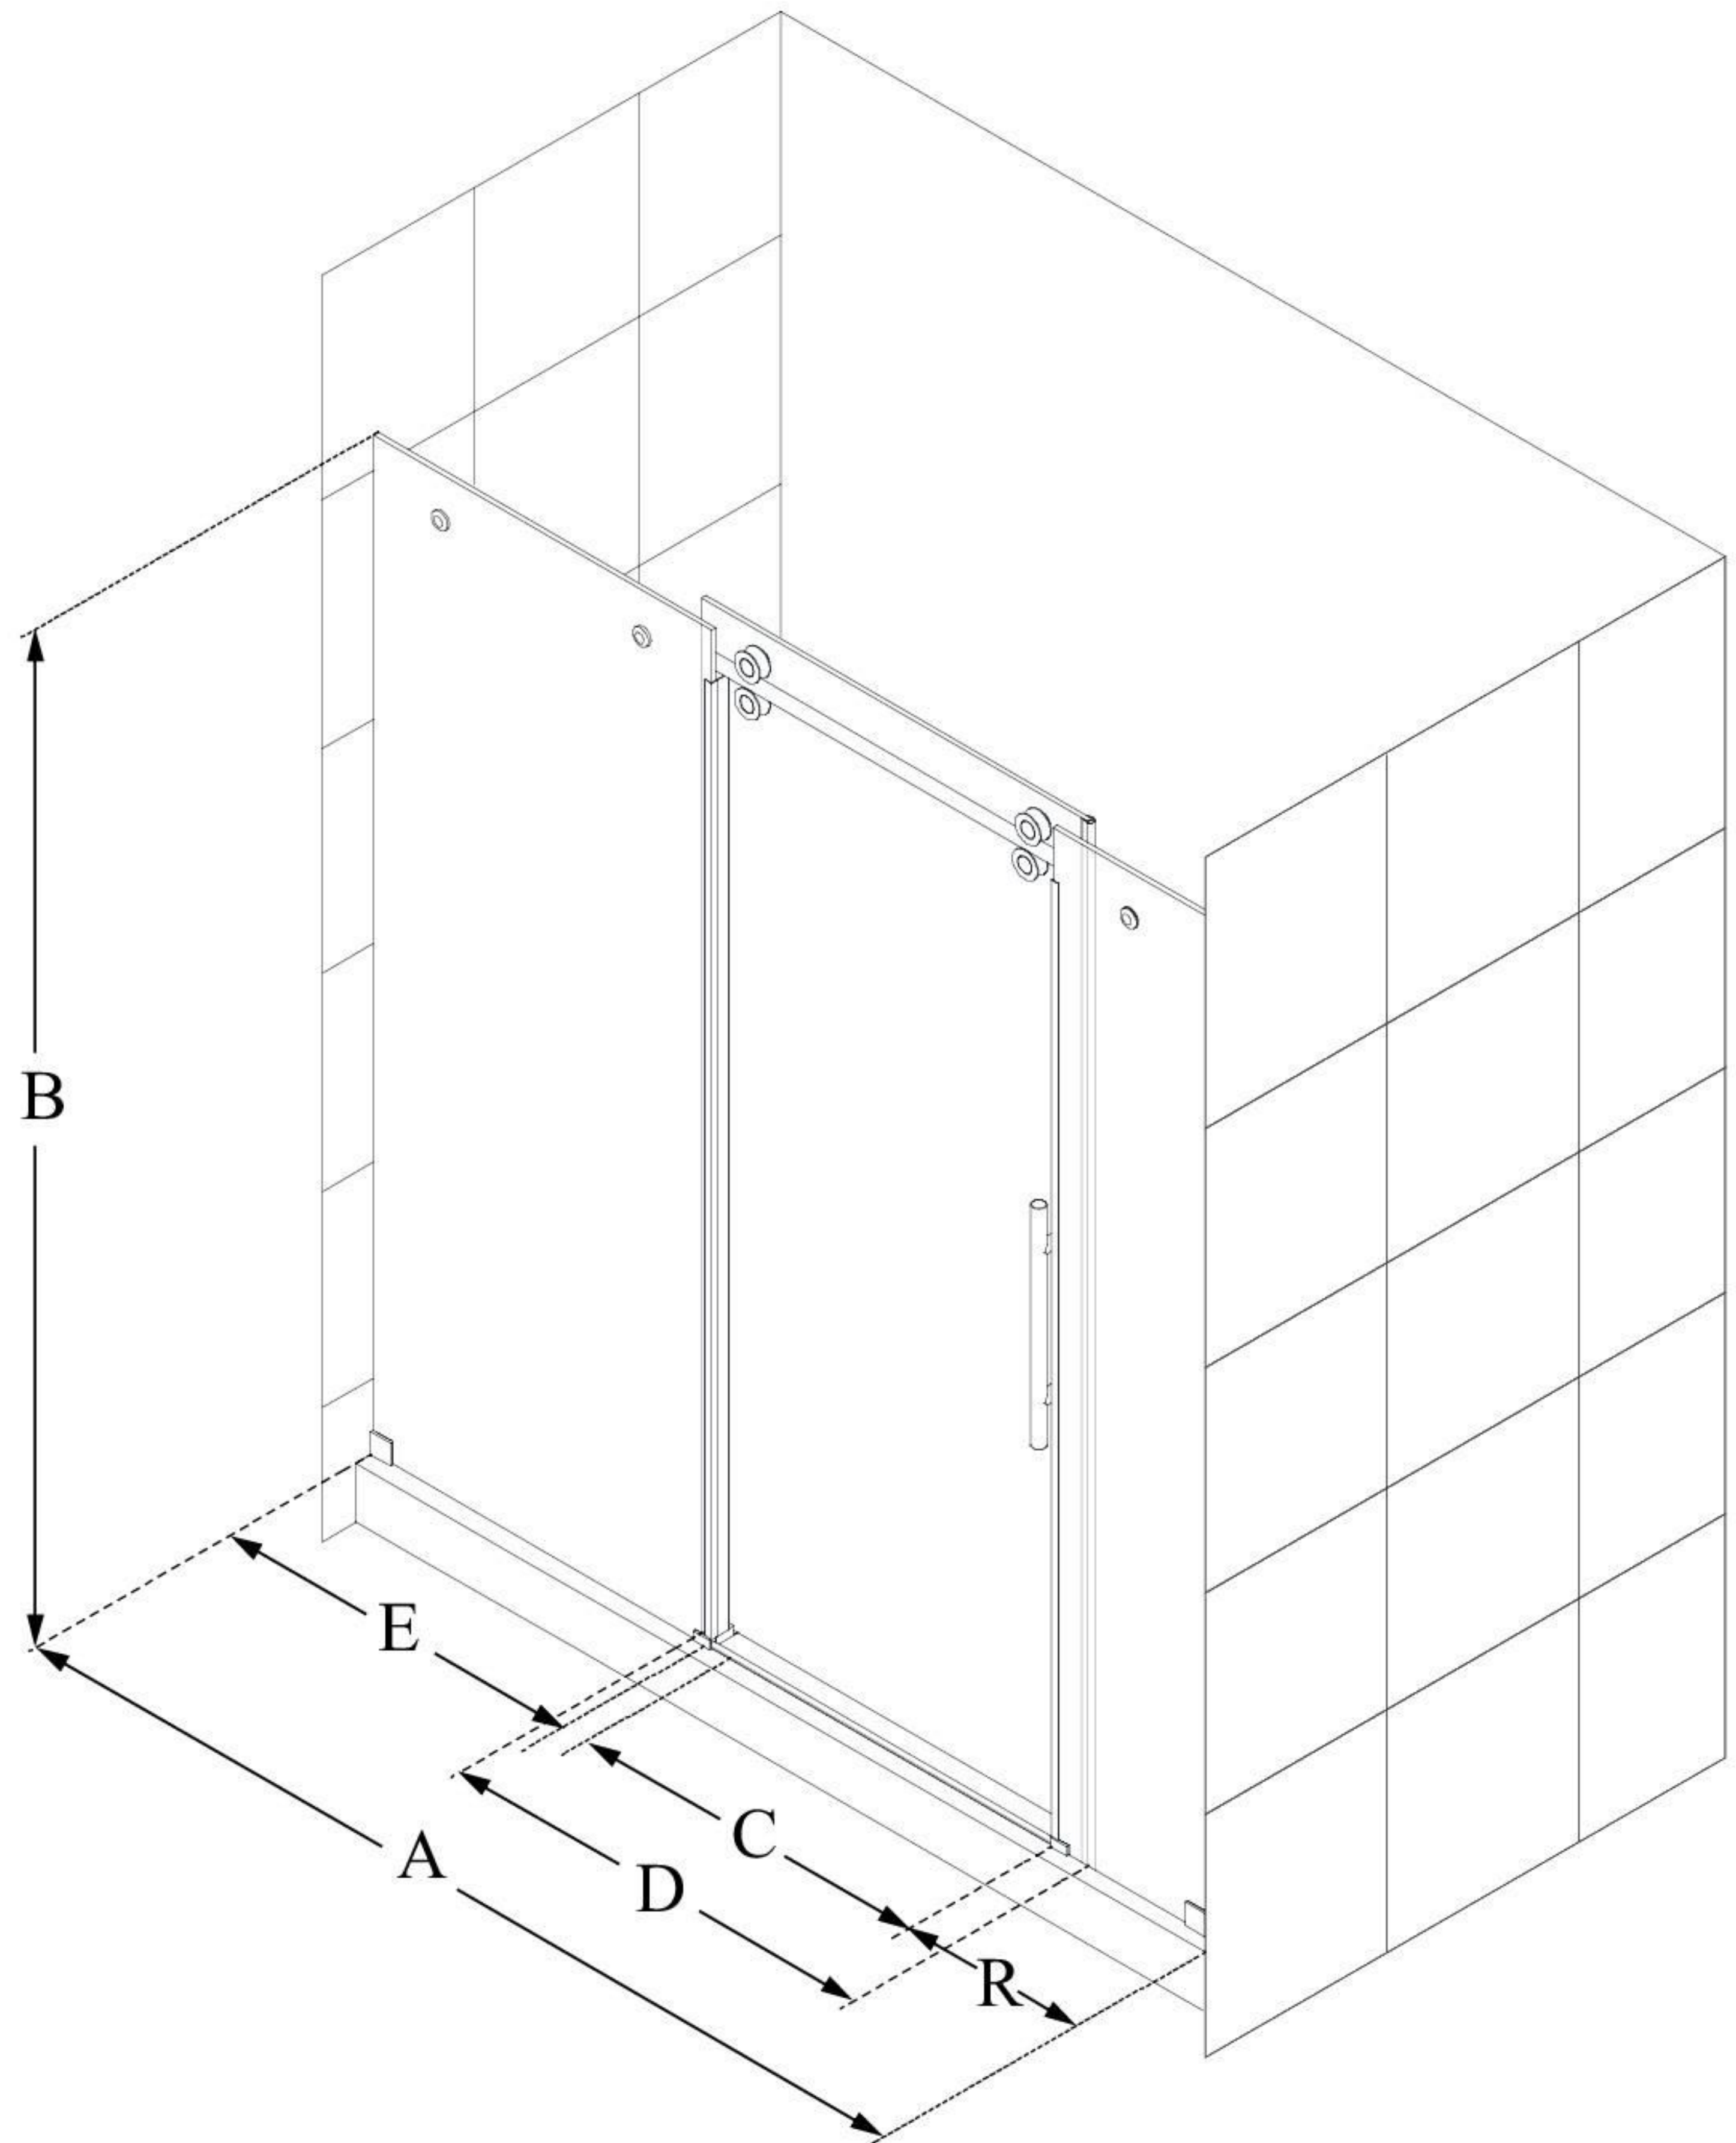

SHDR-61727620

ENIGMA-XO

DreamLine Enigma-XO 68-72 in.
W x 76 in. H Fully Frameless Sliding
Shower Door

SLIDING DOOR

CONFIGURATION DIMENSIONS:

A: 68" - 72"

MODEL WIDTH

B: 76"

MODEL HEIGHT

C: 21 5/8" - 25 5/8"

ACCESS WIDTH

D: 32"

DOOR WIDTH

E: 29 3/16"

INLINE PANEL WIDTH

R: 13 3/8"

ADDITIONAL INLINE PANEL WIDTH

DreamLine reserves the right to update or modify the hardware or materials pictured without prior notice for the purpose of product improvement and customer satisfaction.