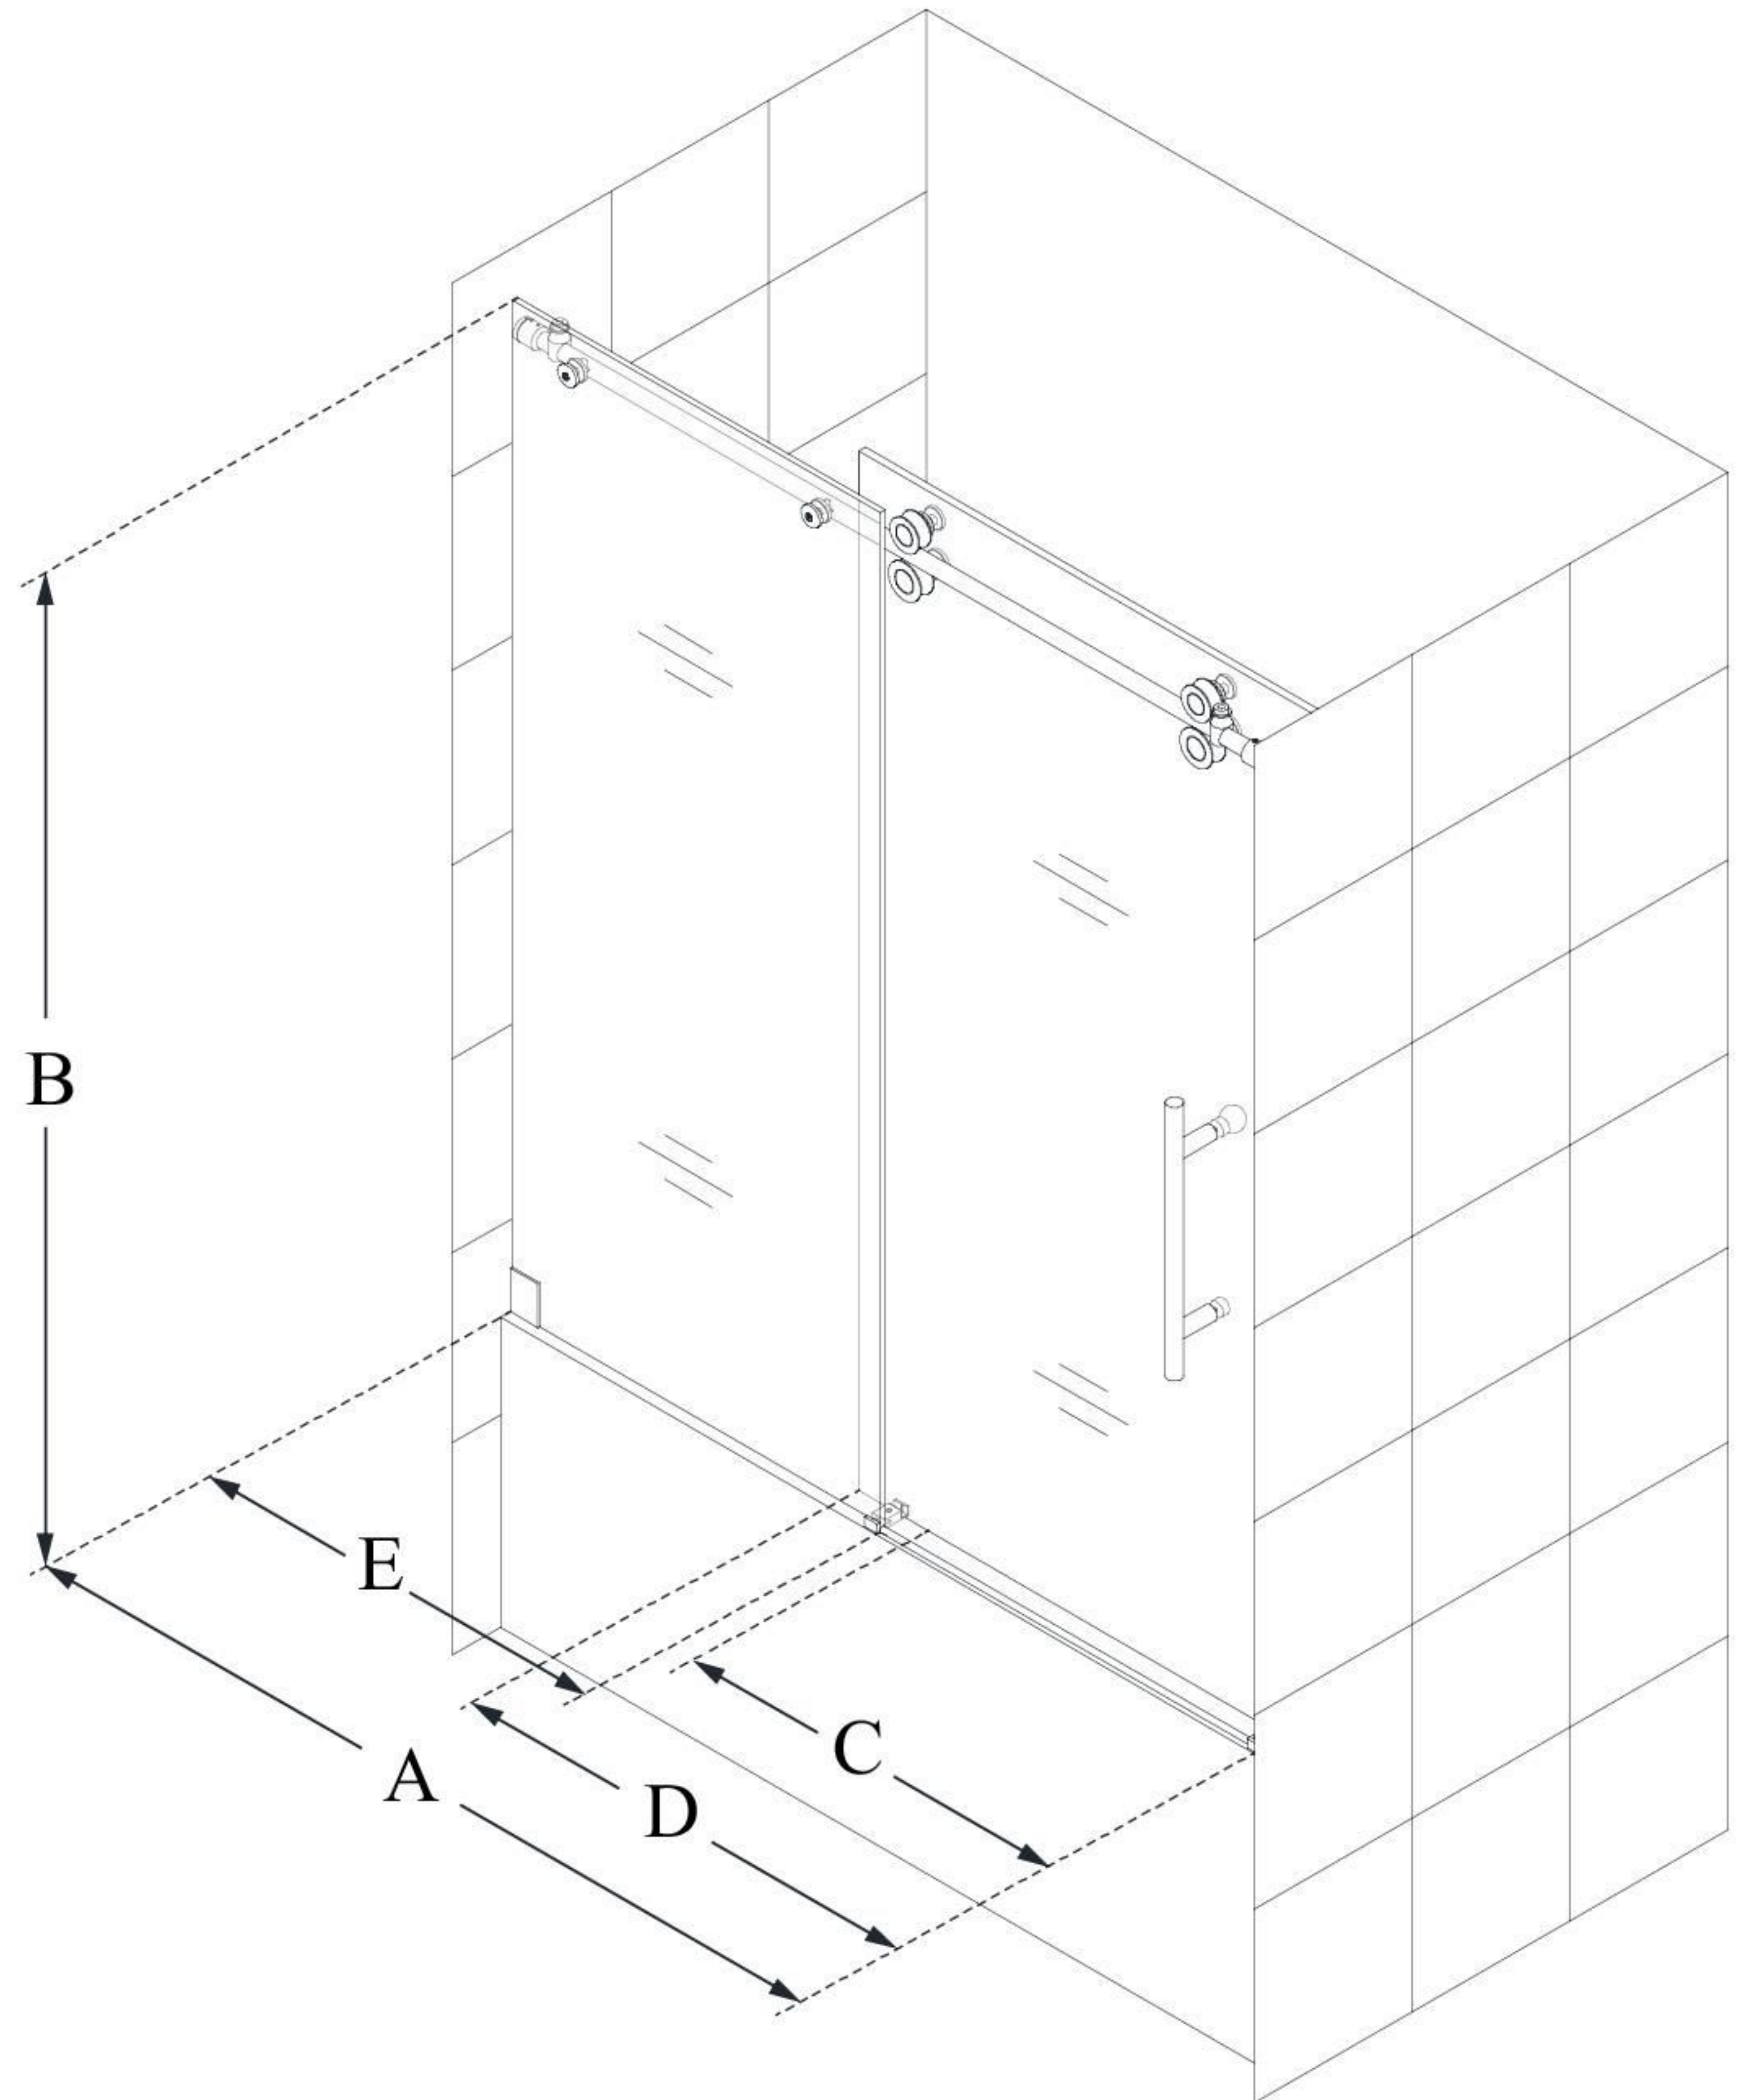

SHDR-61606220

ENIGMA-XO

DreamLine Enigma-XO 56-59 in.
W x 62 in. H Fully Frameless Sliding
Tub Door

SLIDING DOOR

CONFIGURATION DIMENSIONS:

A: 55"-59"

MODEL WIDTH

B: 62"

MODEL HEIGHT

C: 22 1/2" - 26 1/2"

ACCESS WIDTH

D: 31 9/16"

DOOR WIDTH

E: 28 11/16"

INLINE PANEL WIDTH

DreamLine reserves the right to update or modify the hardware or materials pictured without prior notice for the purpose of product improvement and customer satisfaction.