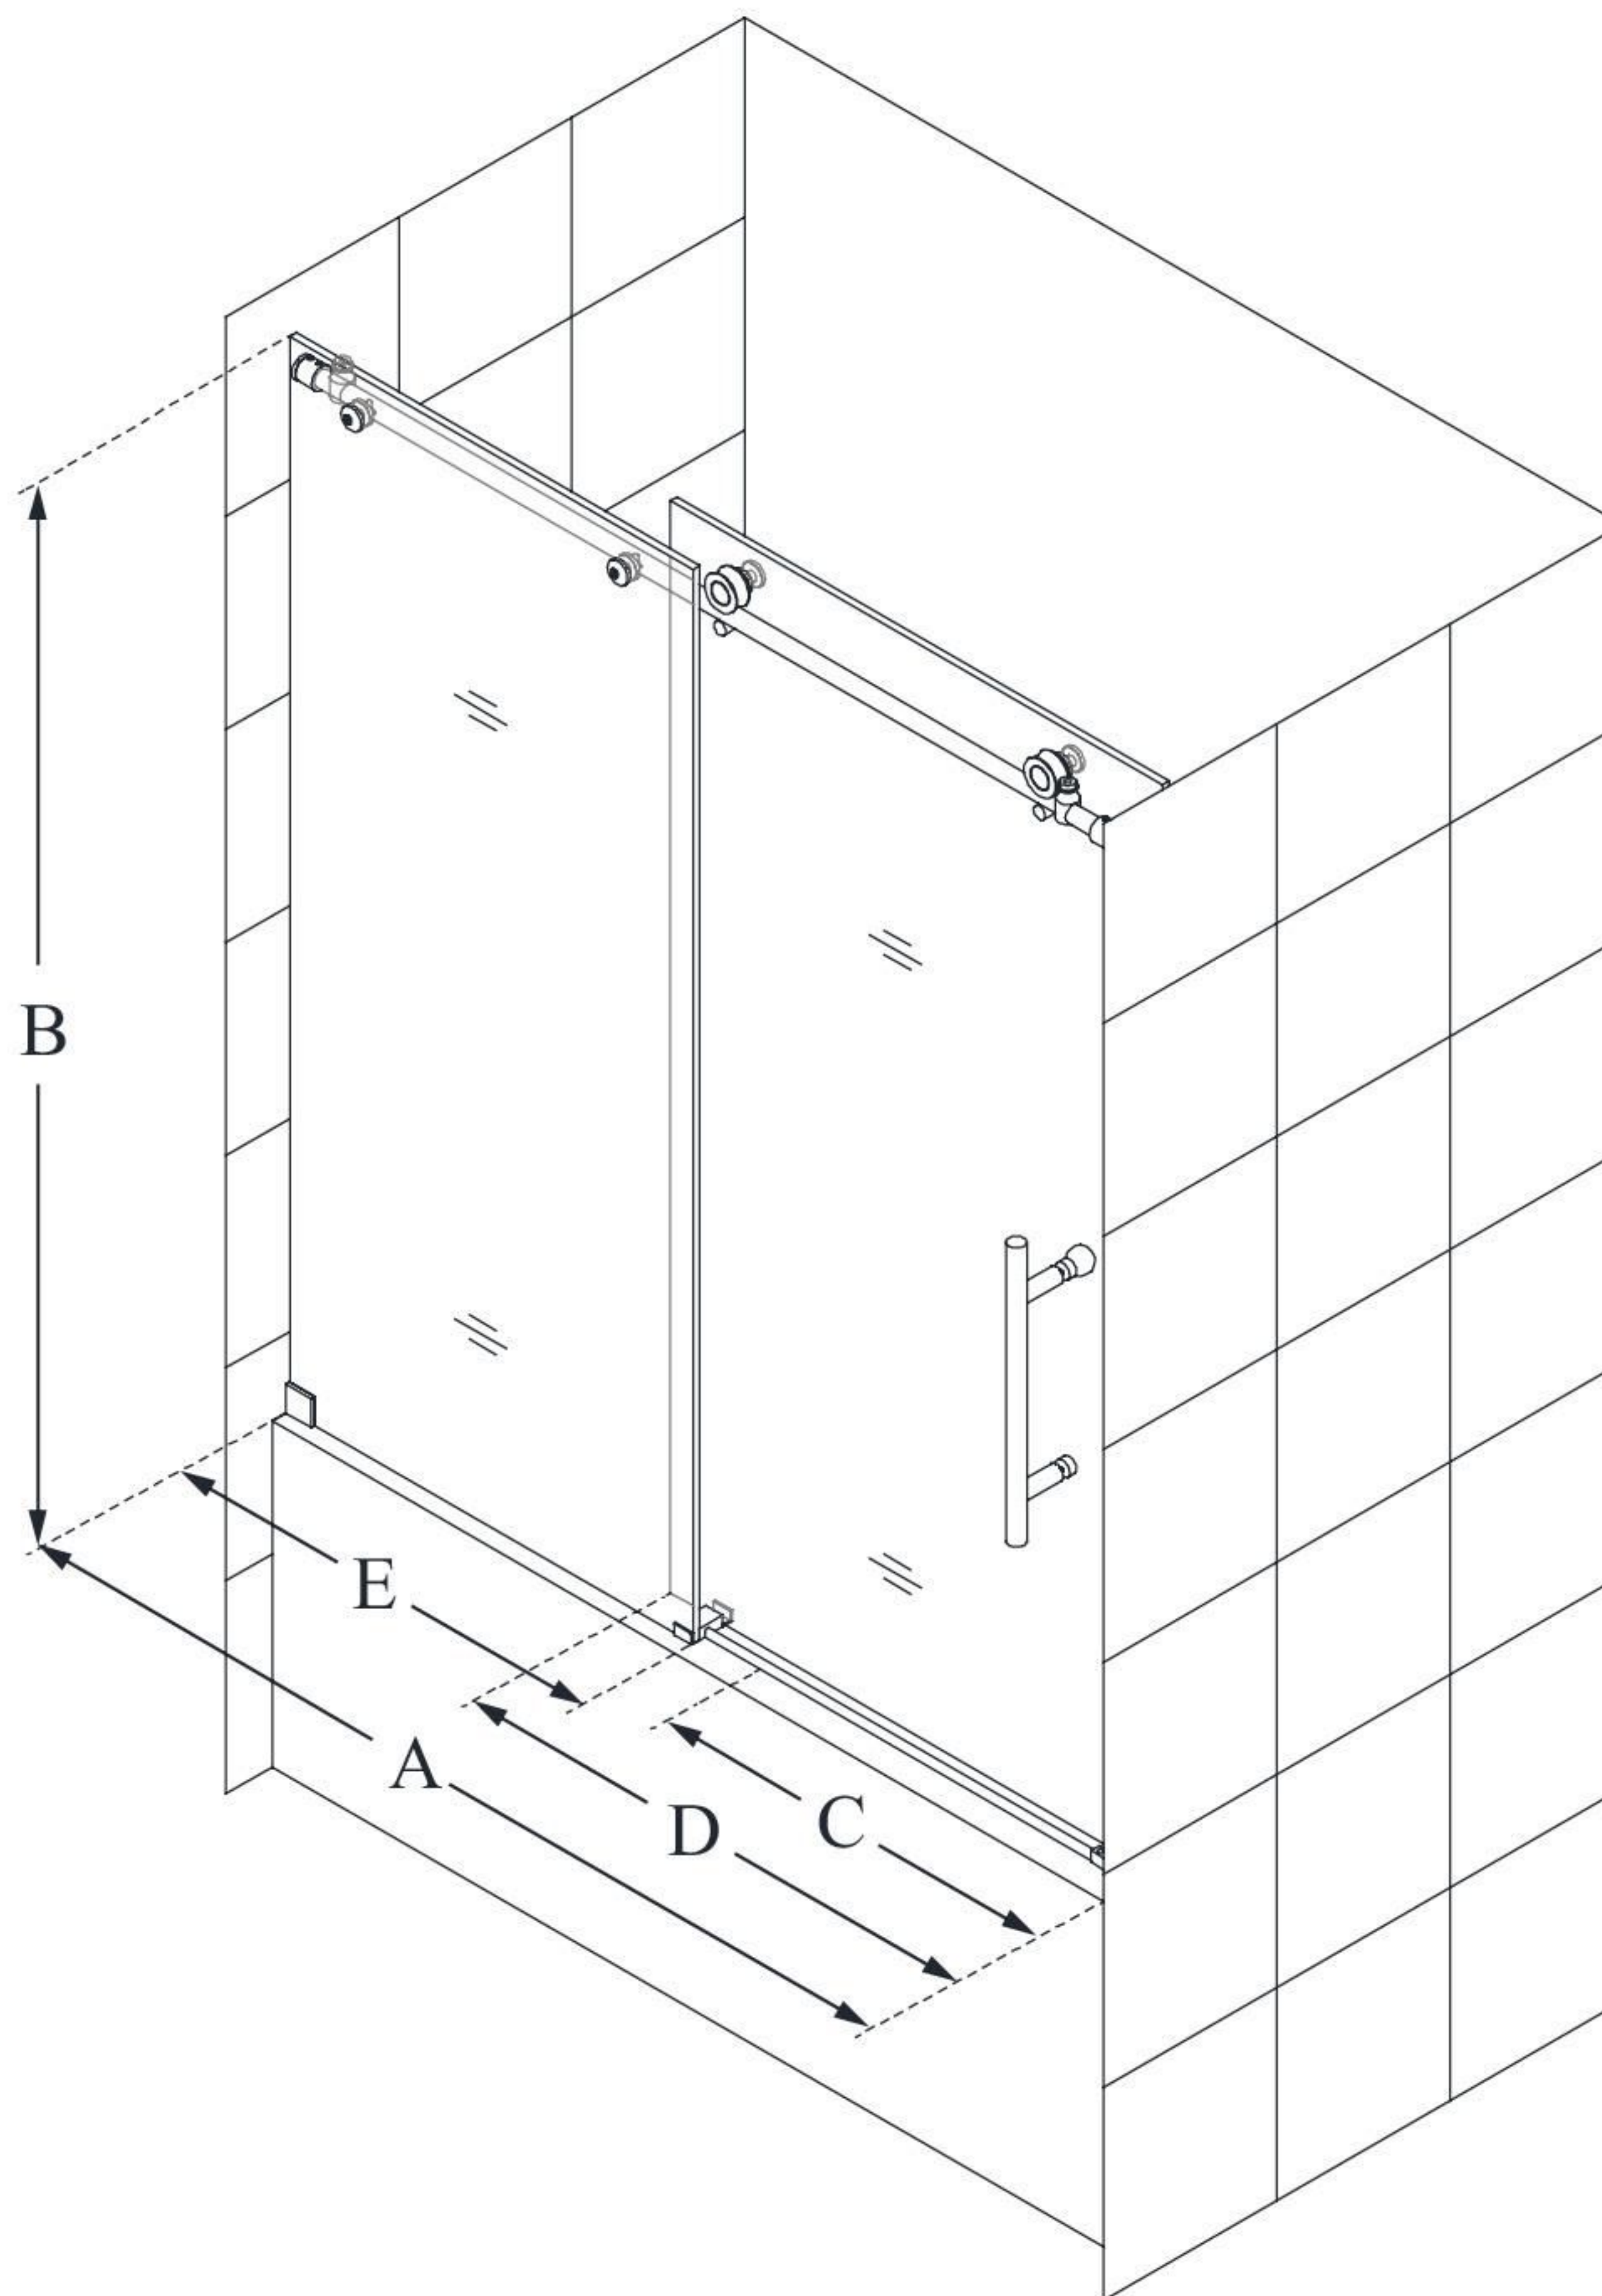

## ENIGMA-X

DreamLine Enigma-X 56-59" W x  
62" H Fully Frameless Sliding Tub  
Door

**SLIDING DOOR**

### CONFIGURATION DIMENSIONS:

**A: 55 - 59"**

MODEL WIDTH

**B: 62"**

MODEL HEIGHT

**C: 22 1/2 - 26 1/2"**

ACCESS WIDTH

**D: 31 9/16"**

DOOR WIDTH

**E: 28 11/16"**

INLINE PANEL WIDTH

DreamLine reserves the right to update or modify the hardware or materials pictured without prior notice for the purpose of product improvement and customer satisfaction.