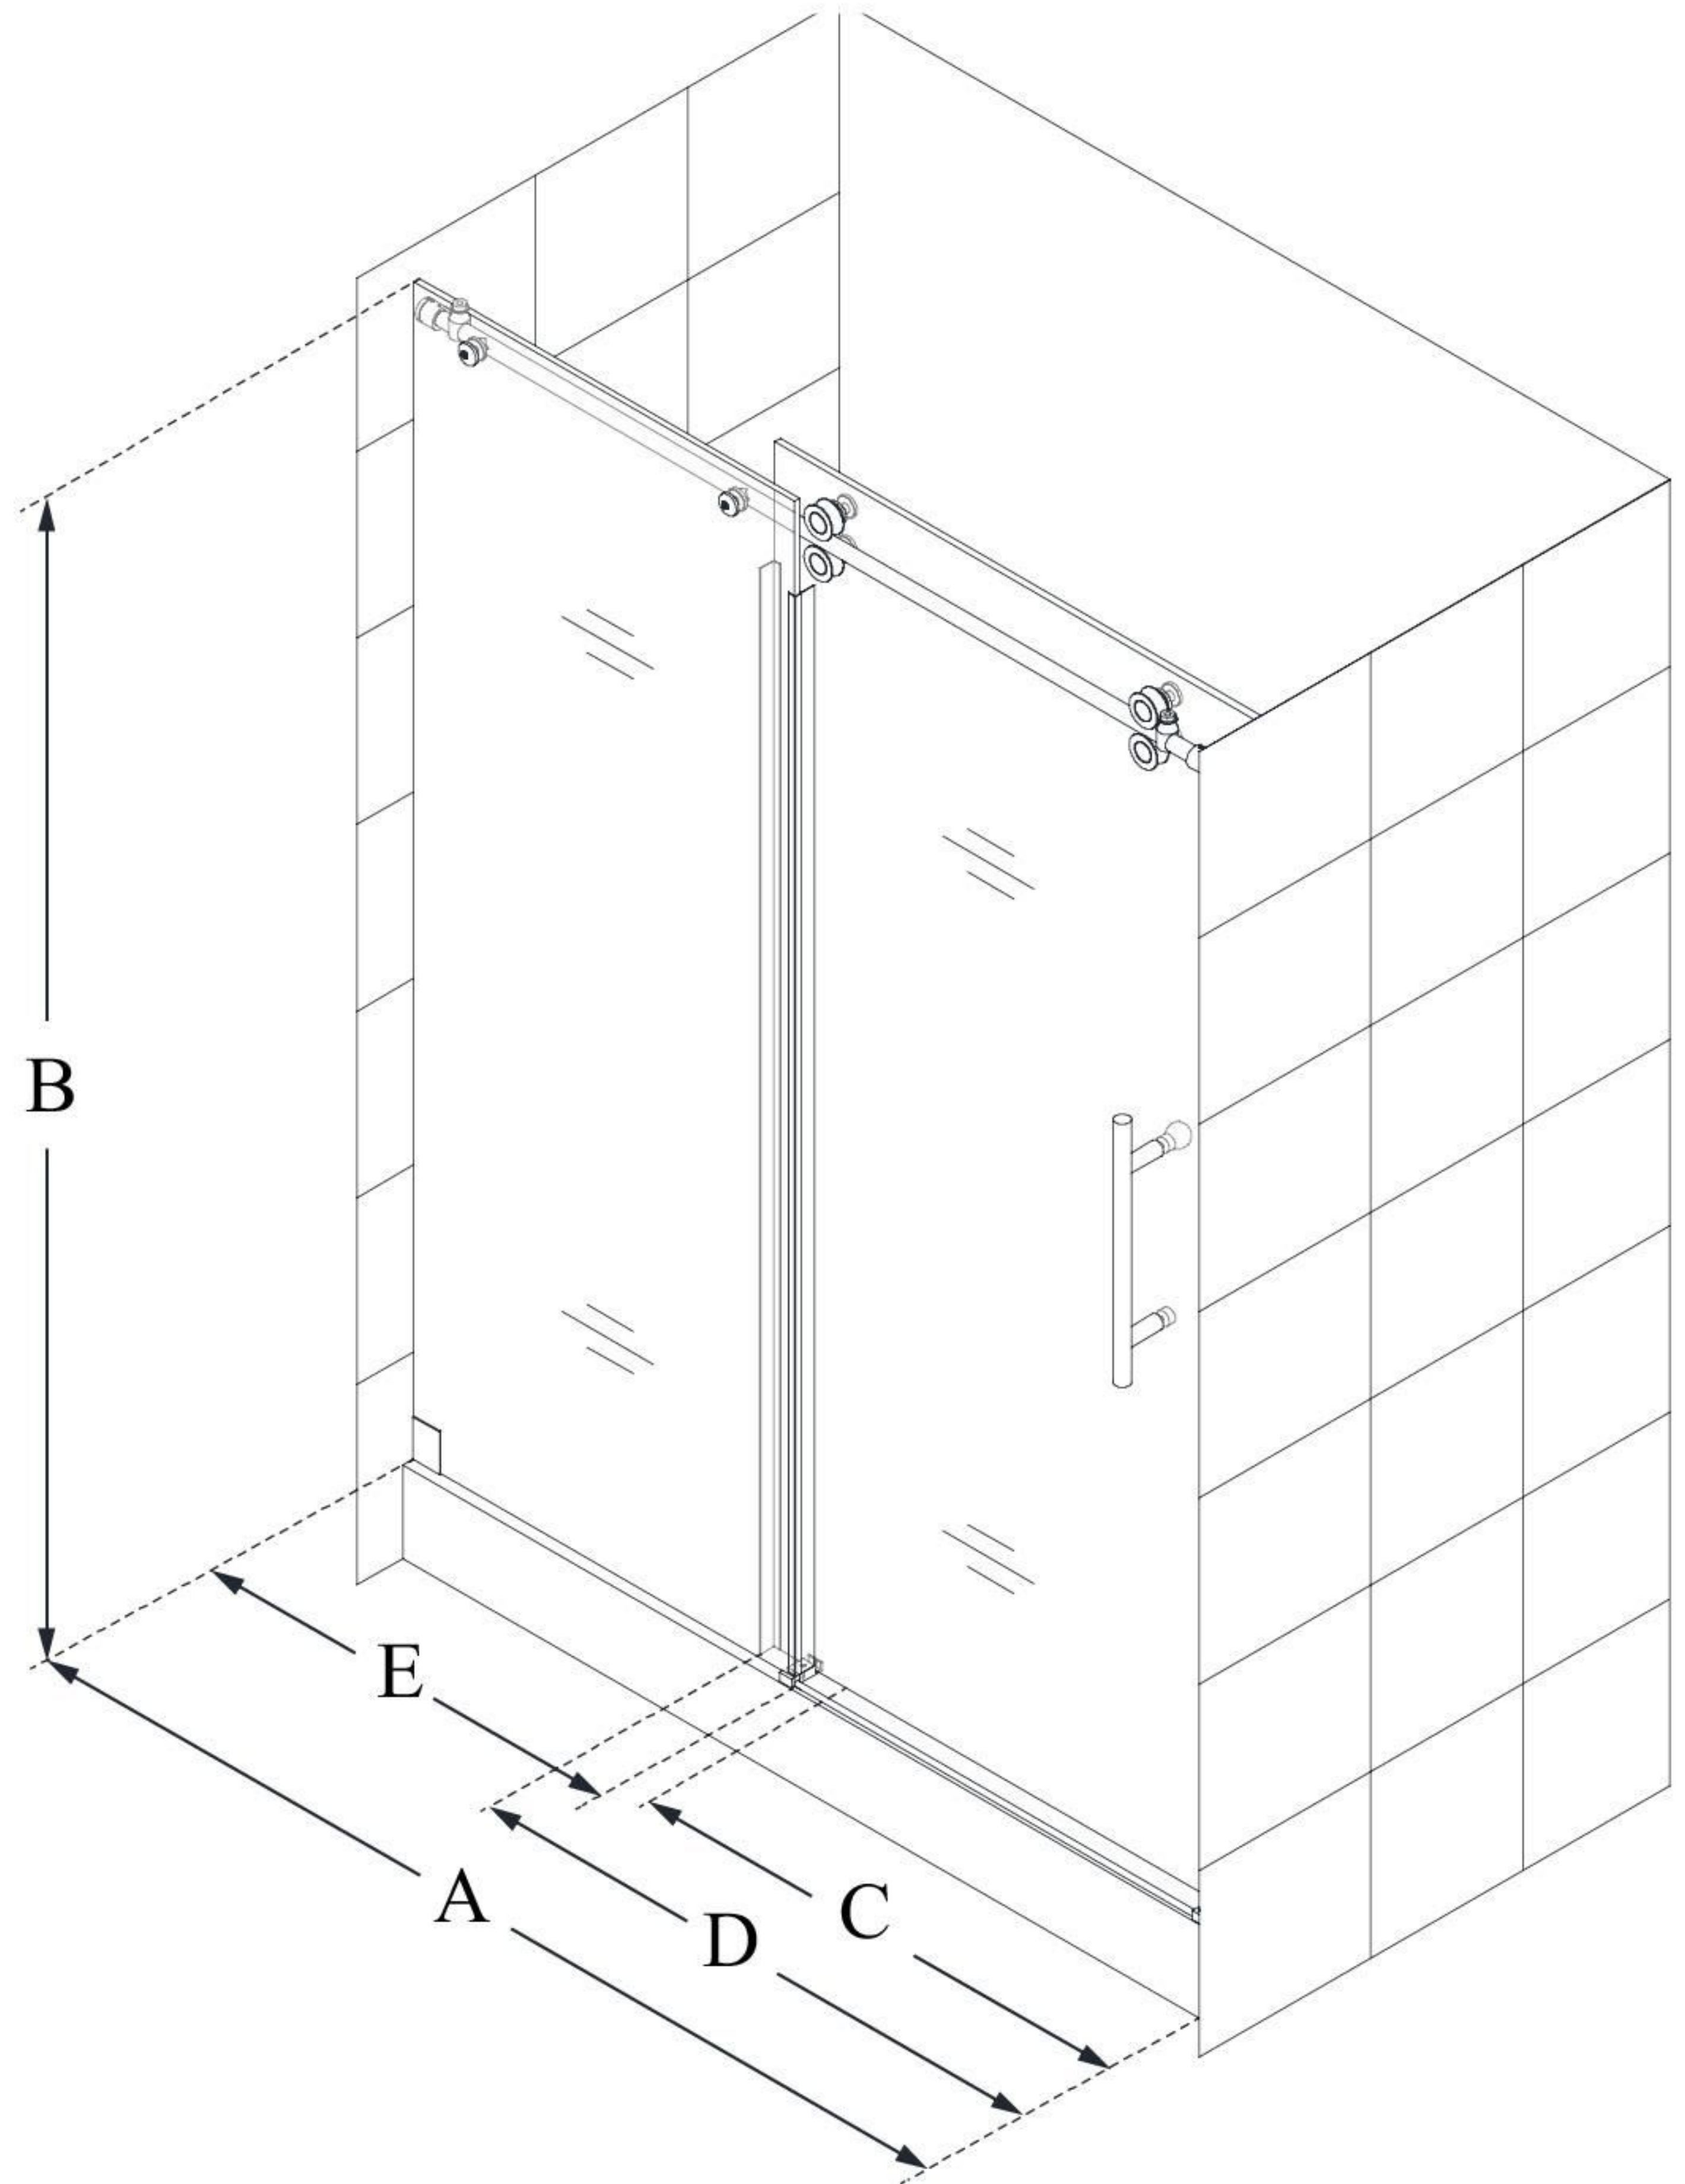

SHDR-61487620

ENIGMA-XO

DreamLine Enigma-XO 44-48 in.
W x 76 in. H Fully Frameless Sliding
Shower Door

SLIDING DOOR

CONFIGURATION DIMENSIONS:

A: 44" - 48"

MODEL WIDTH

B: 76"

MODEL HEIGHT

C: 16 - 20"

ACCESS WIDTH

D: 26"

DOOR WIDTH

E: 23 1/8"

INLINE PANEL WIDTH

DreamLine reserves the right to update or modify the hardware or materials pictured without prior notice for the purpose of product improvement and customer satisfaction.