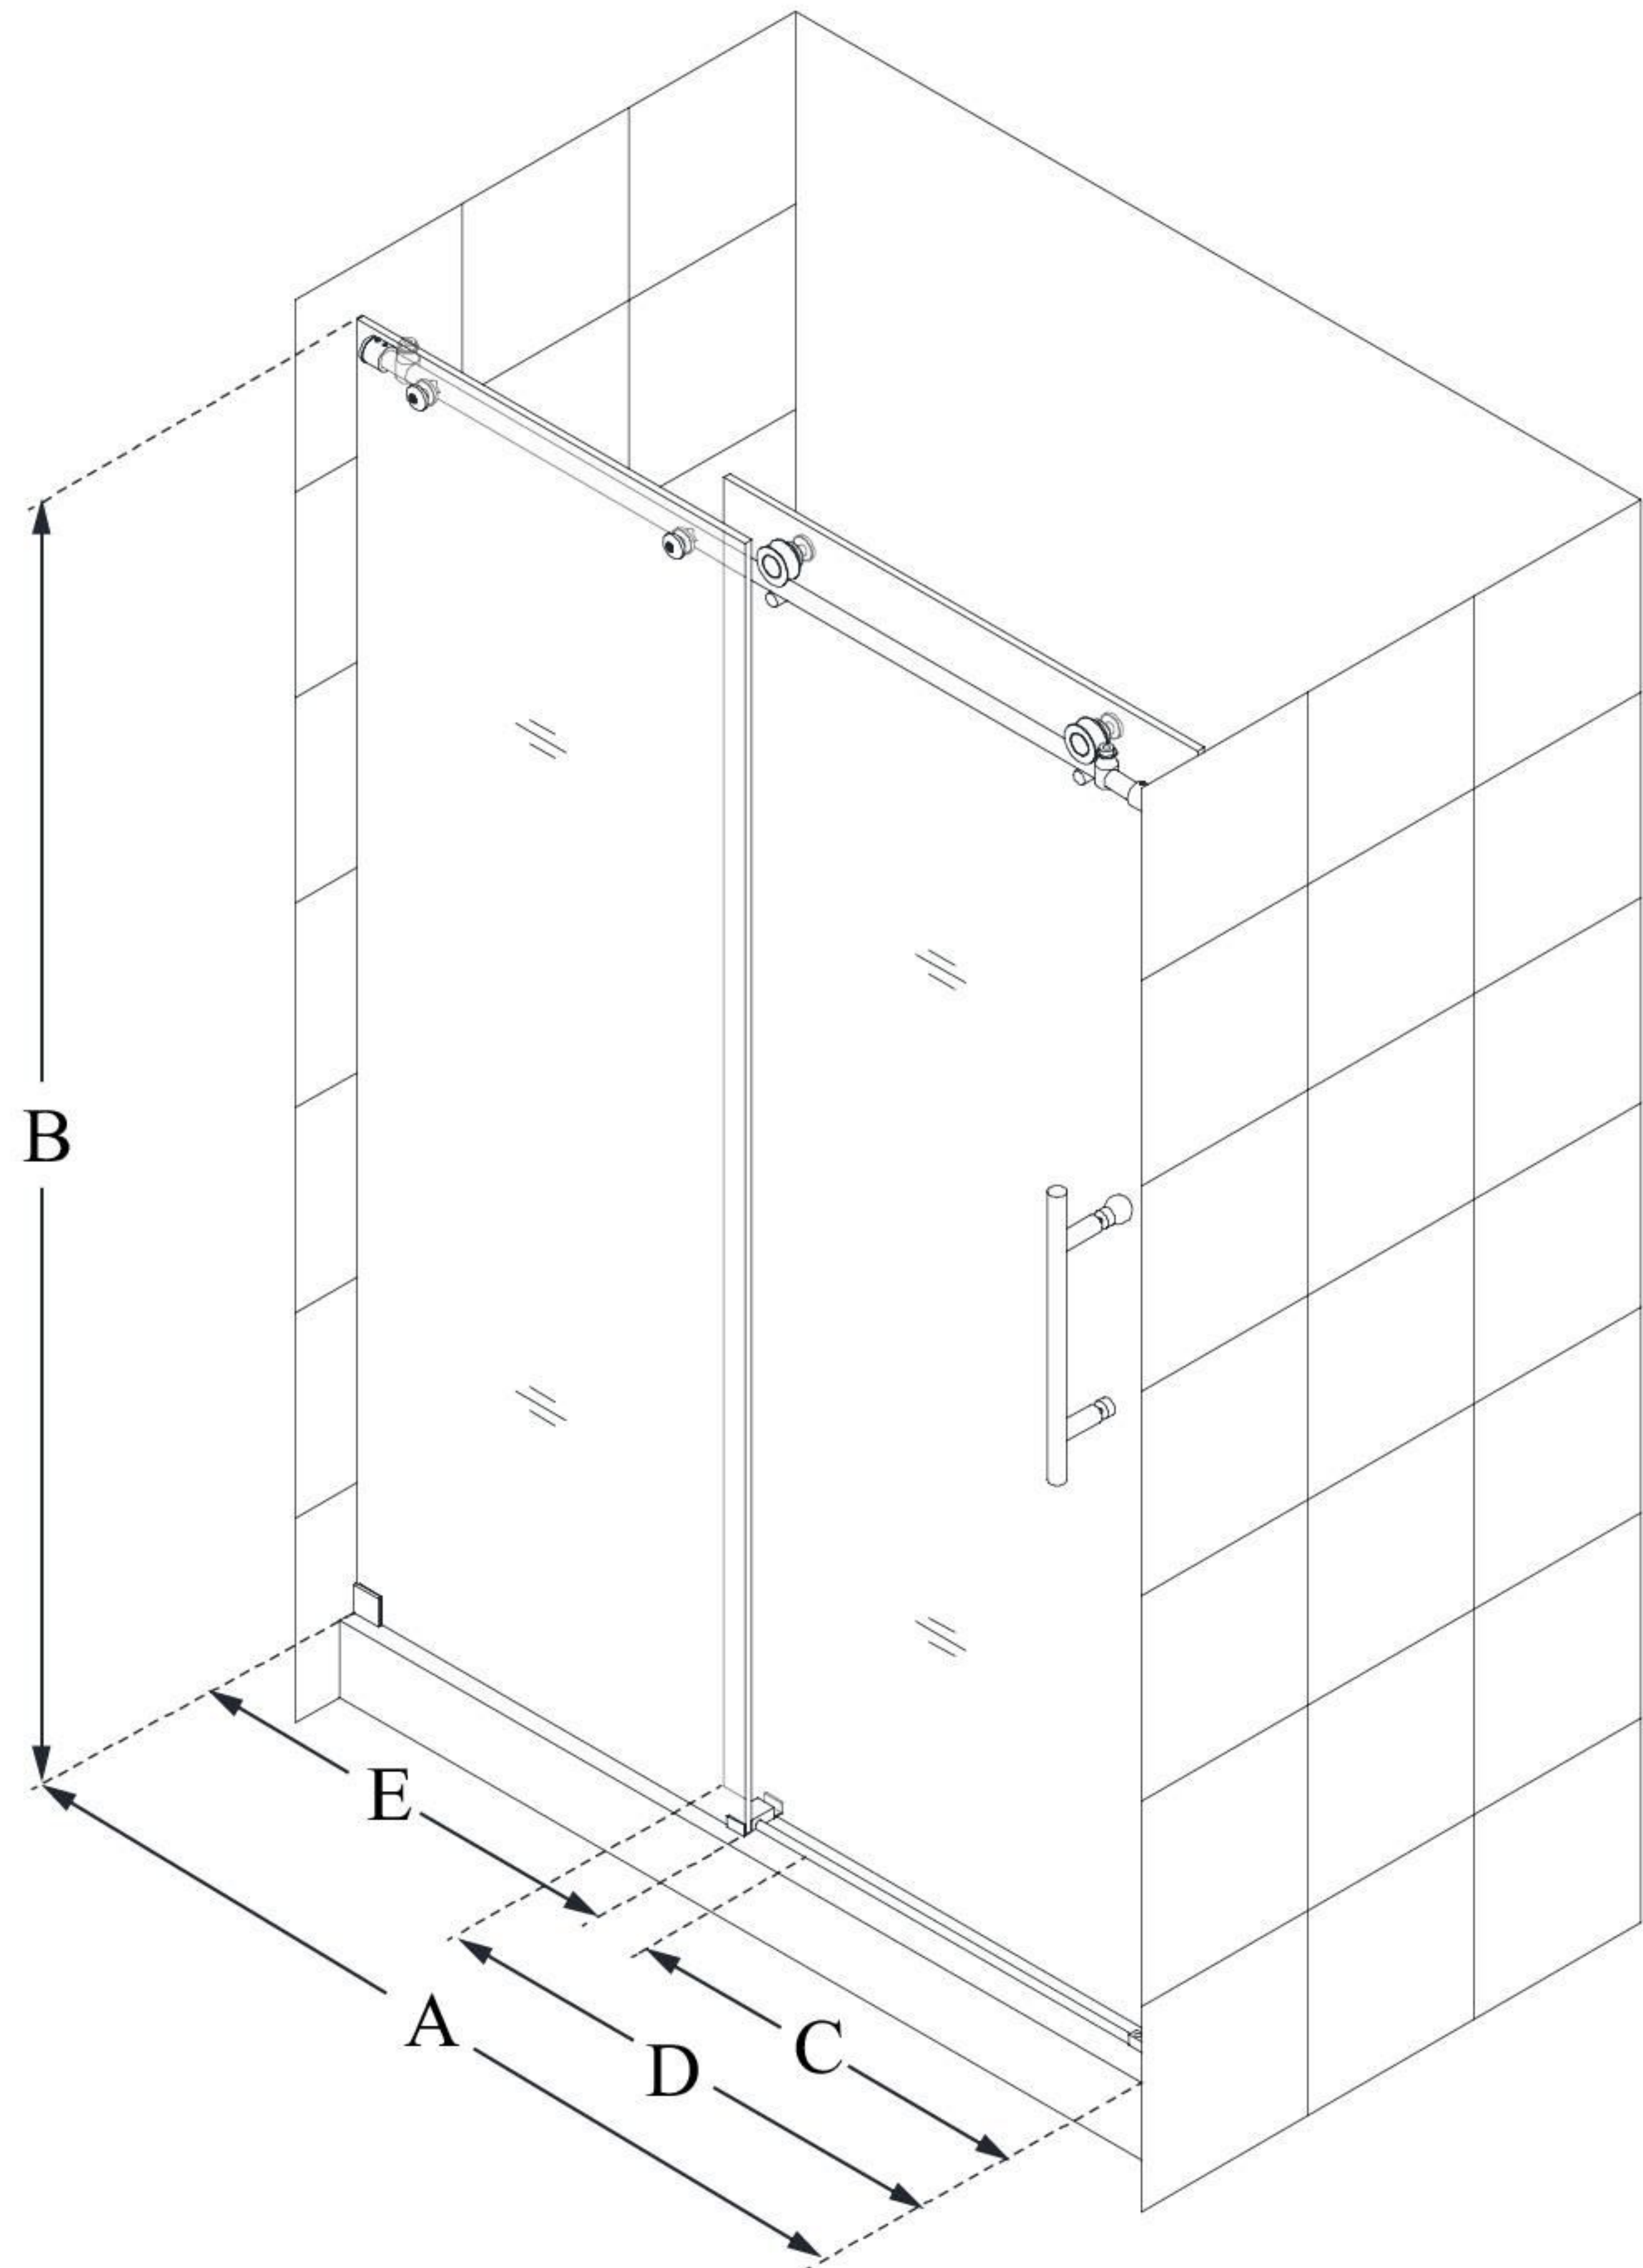

SHDR-61487610

ENIGMA-X

DreamLine Enigma-X 44-48" W
x 76" H Fully Frameless Sliding
Shower Door

SLIDING DOOR

CONFIGURATION DIMENSIONS:

A: 44 - 48"

MODEL WIDTH

B: 76"

MODEL HEIGHT

C: 16 - 20"

ACCESS WIDTH

D: 26"

DOOR WIDTH

E: 23 1/8"

INLINE PANEL WIDTH

DreamLine reserves the right to update or modify the hardware or materials pictured without prior notice for the purpose of product improvement and customer satisfaction.