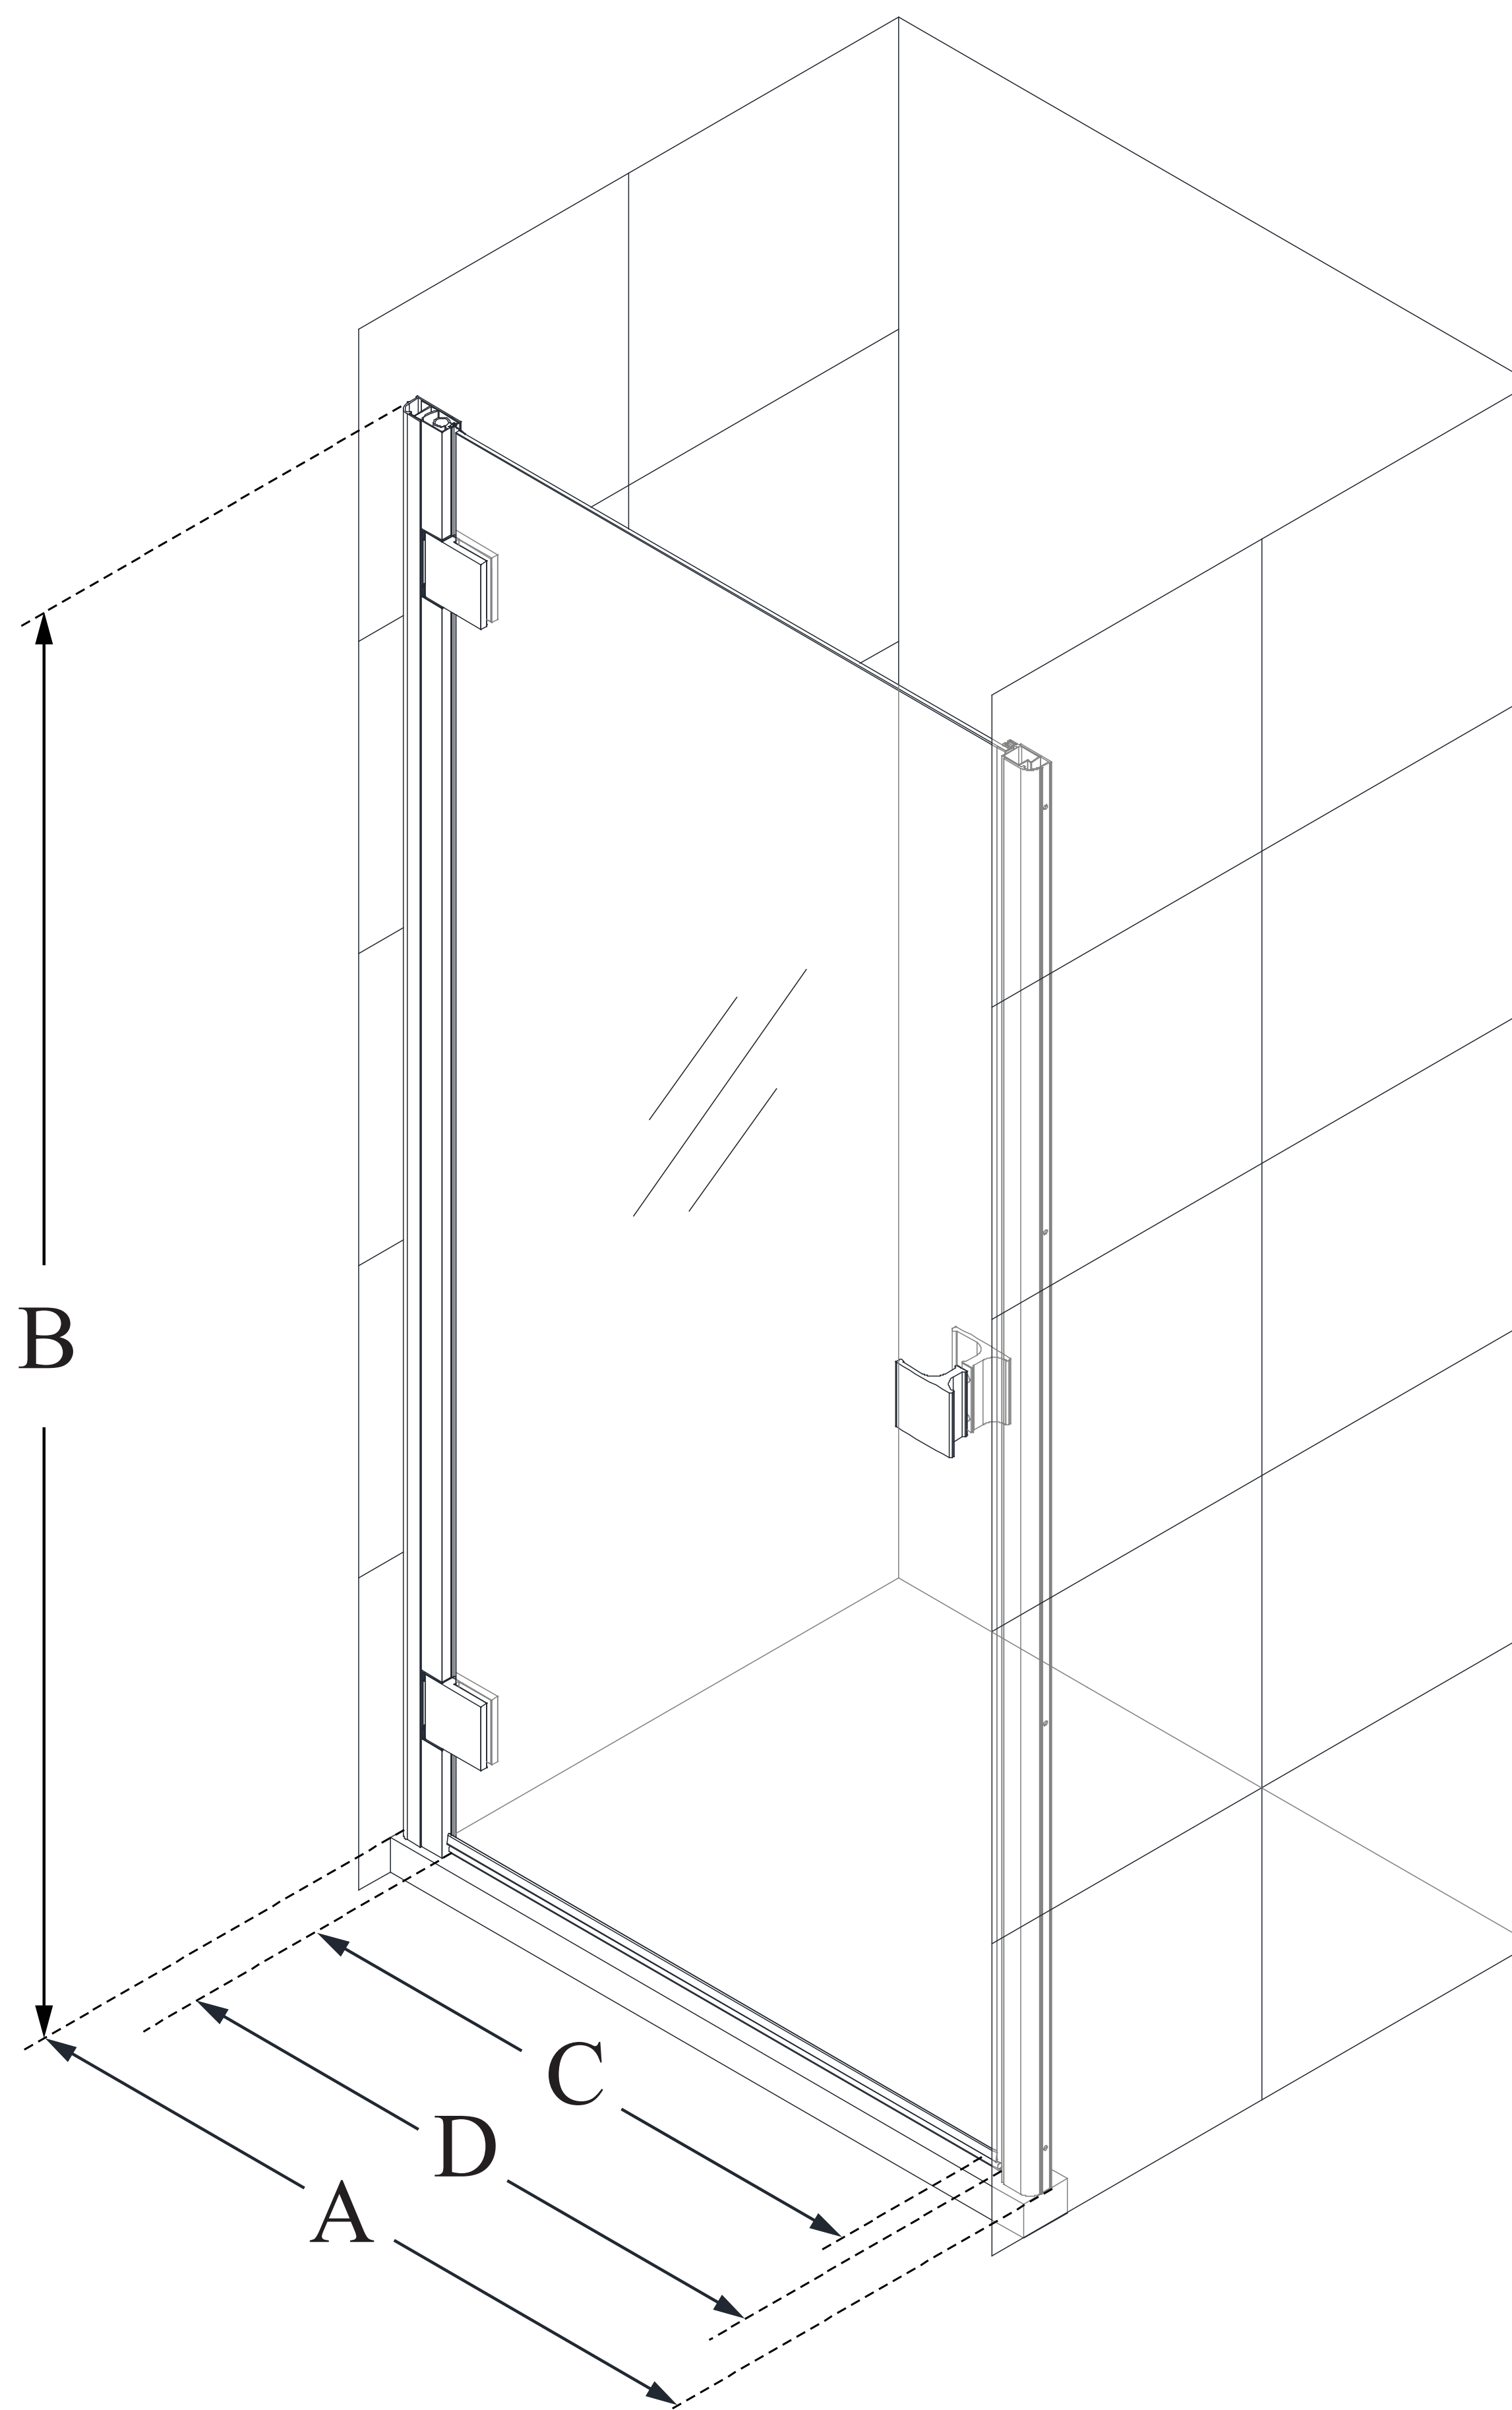

SHDR-5340720

LUMEN

DreamLine Lumen 40 - 41 in. W
by 72 in. H Semi-Frameless Pivot
Shower Door

PIVOT DOOR

CONFIGURATION DIMENSIONS:

A: 40 - 41 in.

MODEL WIDTH

B: 72 in.

MODEL HEIGHT

C: 35 1/2 - 36 1/2 in.

ACCESS WIDTH

D: 35 9/16 in.

DOOR WIDTH

DreamLine reserves the right to update or modify the hardware or materials pictured without prior notice for the purpose of product improvement and customer satisfaction.