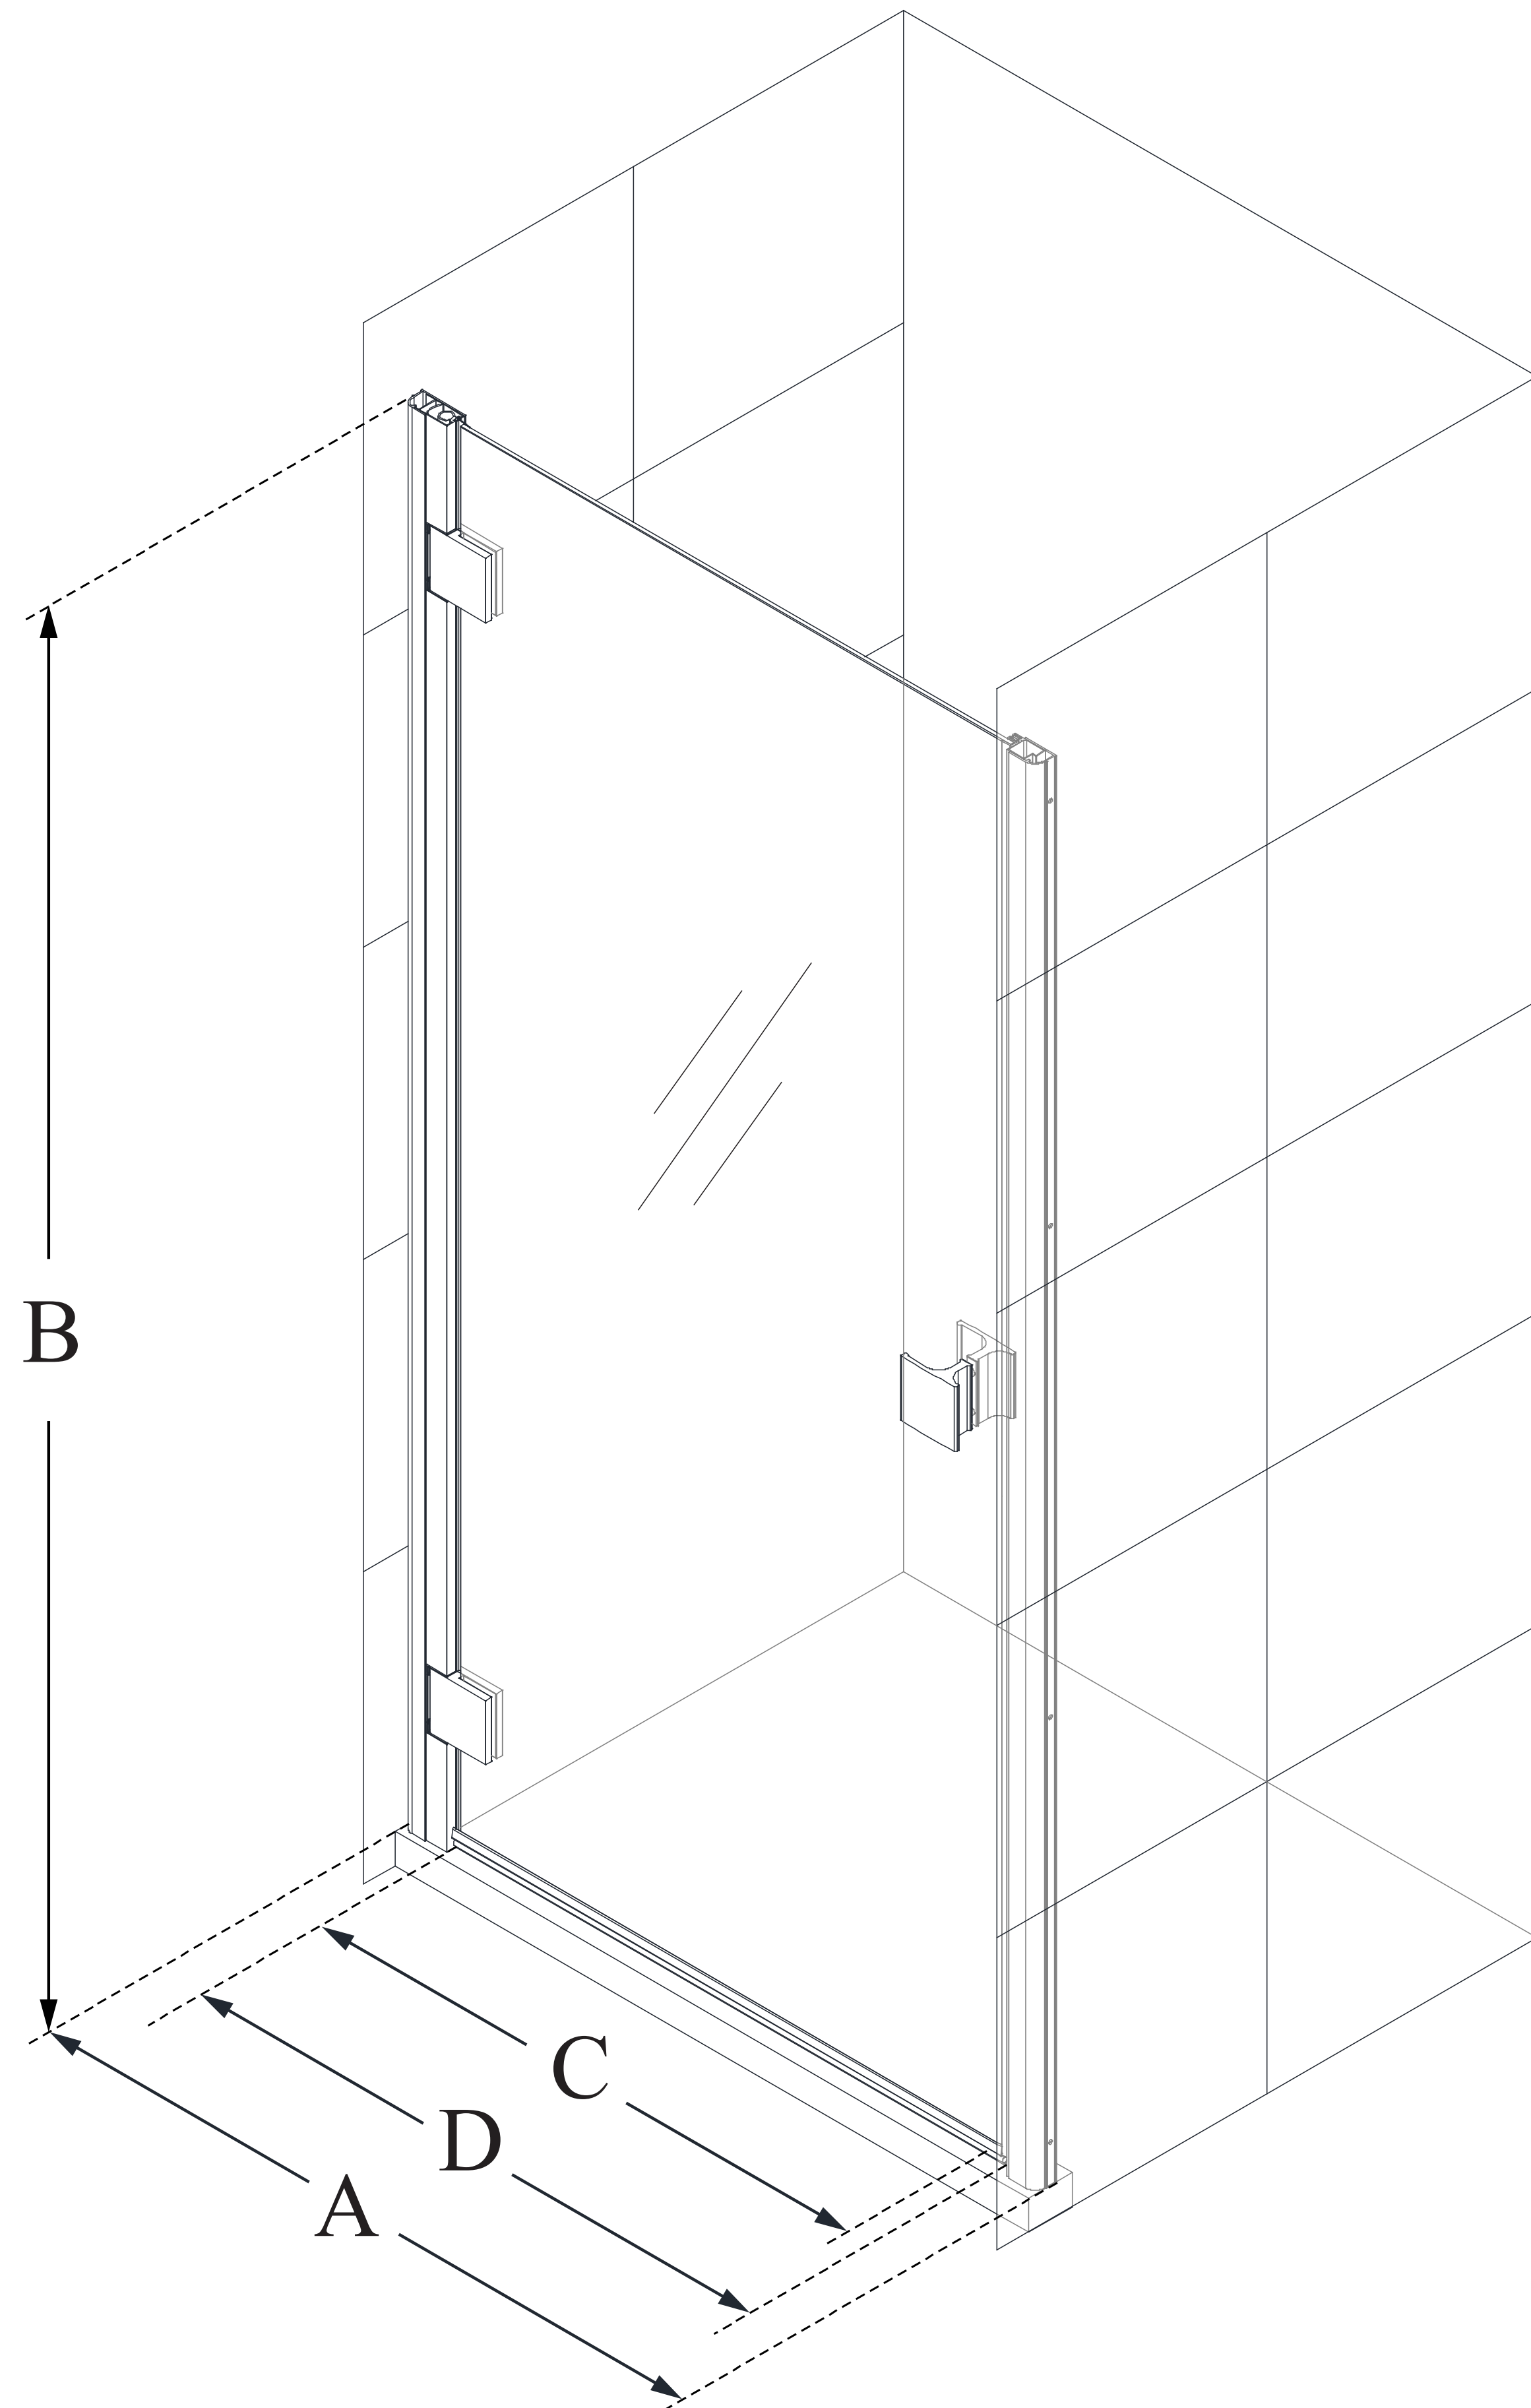

SHDR-5334720

LUMEN

DreamLine Lumen 34 - 35 in. W
by 72 in. H Semi-Frameless Pivot
Shower Door

PIVOT DOOR

CONFIGURATION DIMENSIONS:

A: 34 - 35 in.

MODEL WIDTH

B: 72 in.

MODEL HEIGHT

C: 29 1/2 - 30 1/2 in.

ACCESS WIDTH

D: 29 9/16 in.

DOOR WIDTH

DreamLine reserves the right to update or modify the hardware or materials pictured without prior notice for the purpose of product improvement and customer satisfaction.