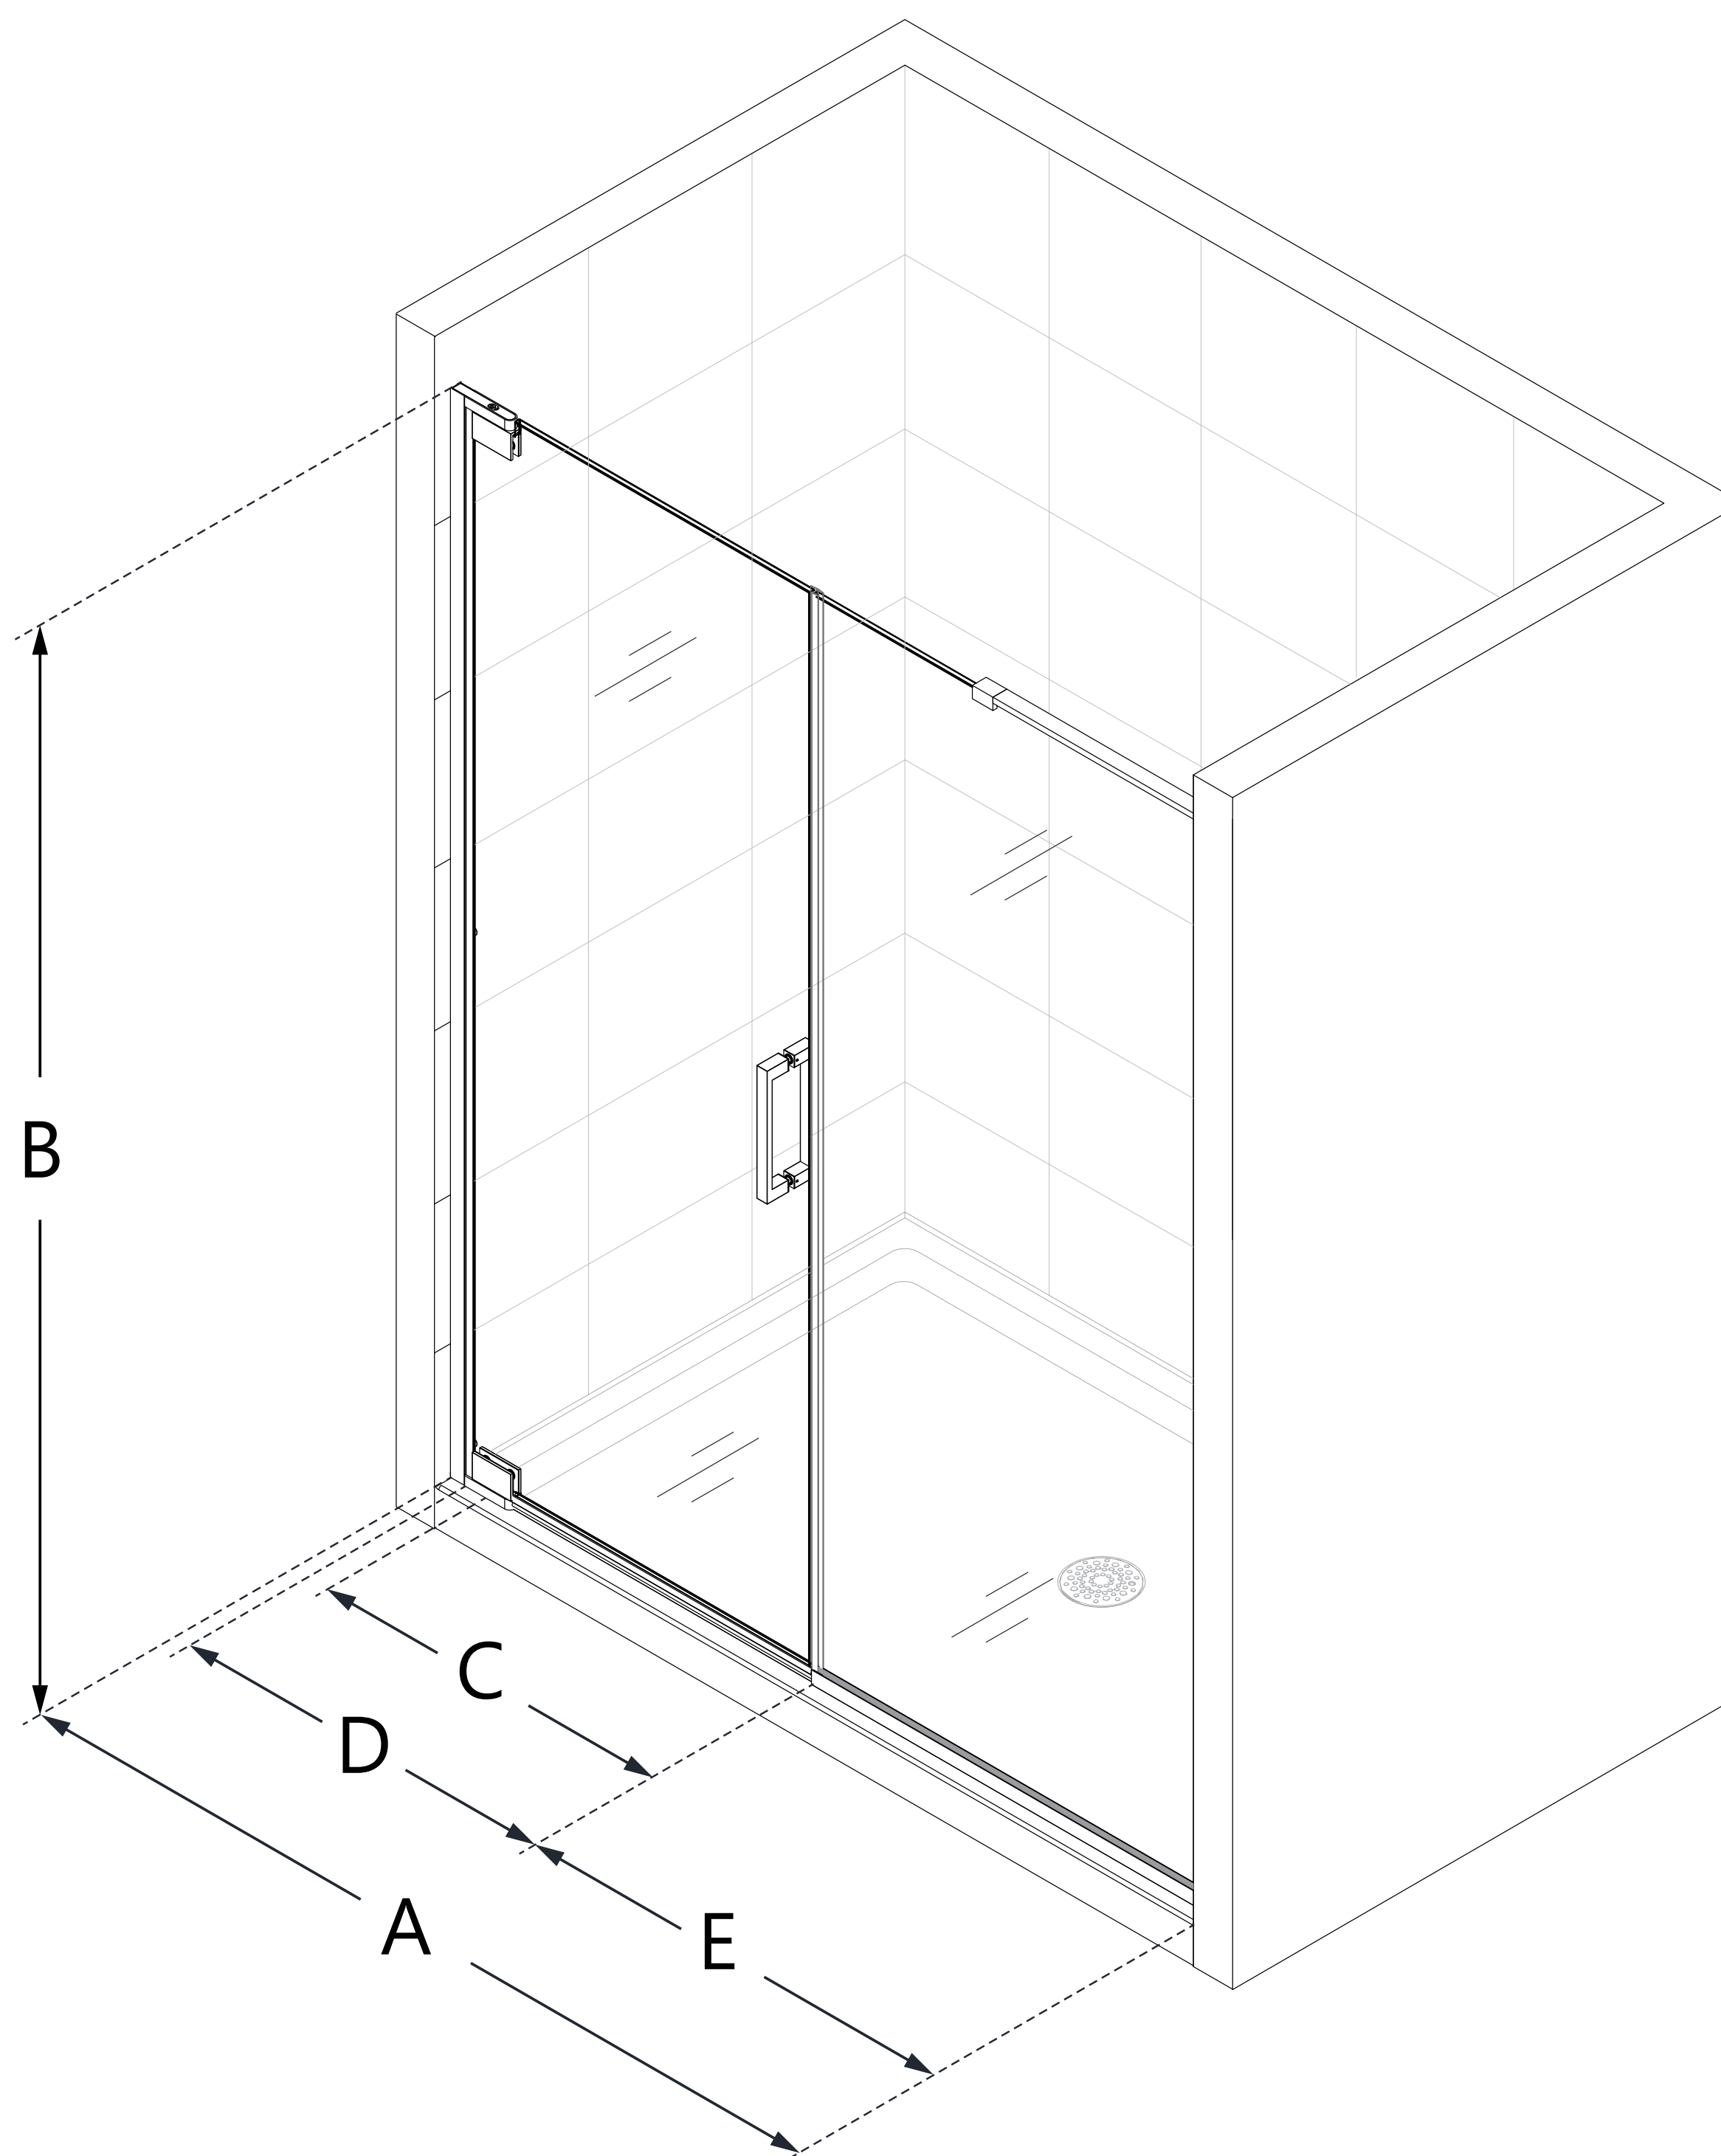

**SHDR-4458305  
ELEGANCE PLUS**

**CONFIGURATION  
DIMENSIONS:**

**A: MODEL WIDTH**  
58 in. - 58 3/4 in.

**B: MODEL HEIGHT**  
72 in.

**C: ACCESS WIDTH**  
23 5/8 in.

**C2: ACCESS HEIGHT**  
N/A

**D: DOOR WIDTH**  
26 in.

**E: INLINE PANEL WIDTH**  
30 1/2 in.

**MATCHING SHOWER BASE**  
Any DreamLine 60 in. Wide Single  
Threshold Shower Base

**BASE OPTIONS**  
White, Biscuit, Black

**BASE DRAIN LOCATION**  
Center, Left, Right