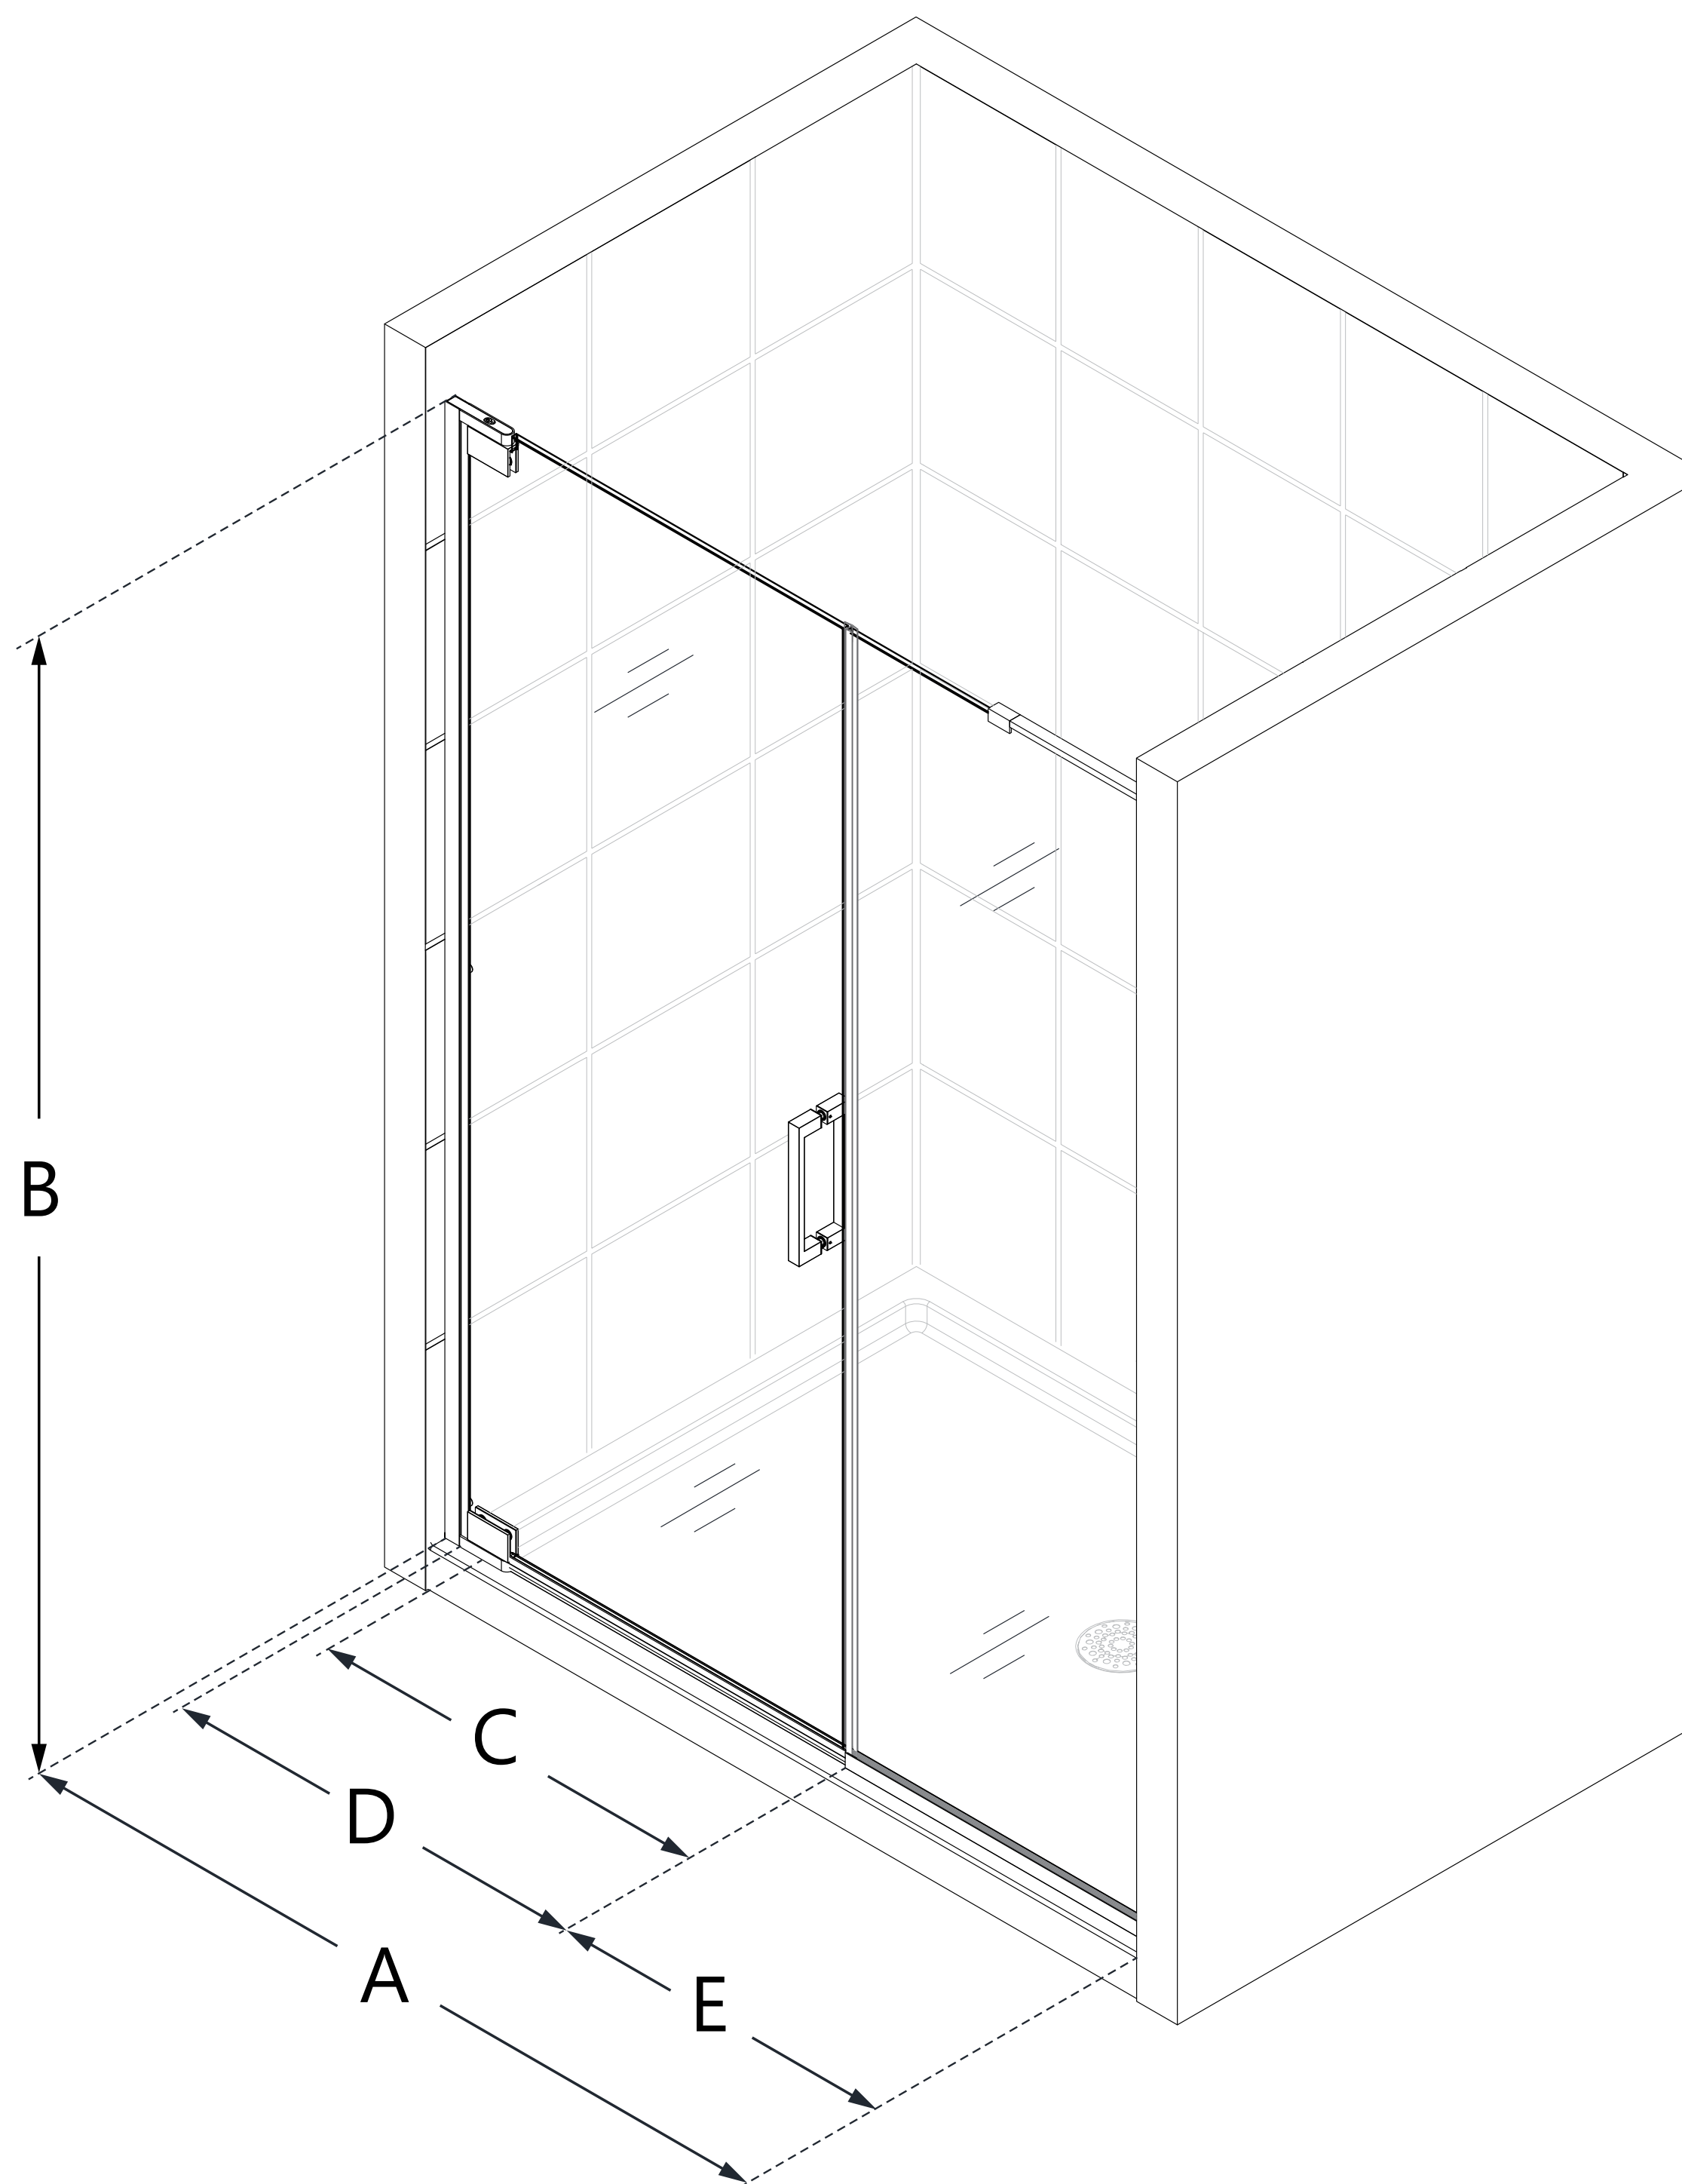

**SHDR-4452225  
ELEGANCE PLUS**

**CONFIGURATION  
DIMENSIONS:**

- A: MODEL WIDTH  
51 3/4 in. - 52 1/2 in.

---

- B: MODEL HEIGHT  
72 in.

---

- C: ACCESS WIDTH  
25 3/8 in.

---

- C2: ACCESS HEIGHT  
N/A

---

- D: DOOR WIDTH  
27 3/4 in.

---

- E: INLINE PANEL WIDTH  
22 1/2 in.

---

**MATCHING SHOWER BASE**  
Any 54 in. Single Threshold DreamLine Shower Base

**BASE OPTIONS**  
White, Biscuit, Black

**BASE DRAIN LOCATION**  
Center

**MINIMUM THRESHOLD REQUIRED**  
1 1/2 in.

**DRILLING REQUIRED?**  
Yes

**STUDS REQUIRED?**  
No