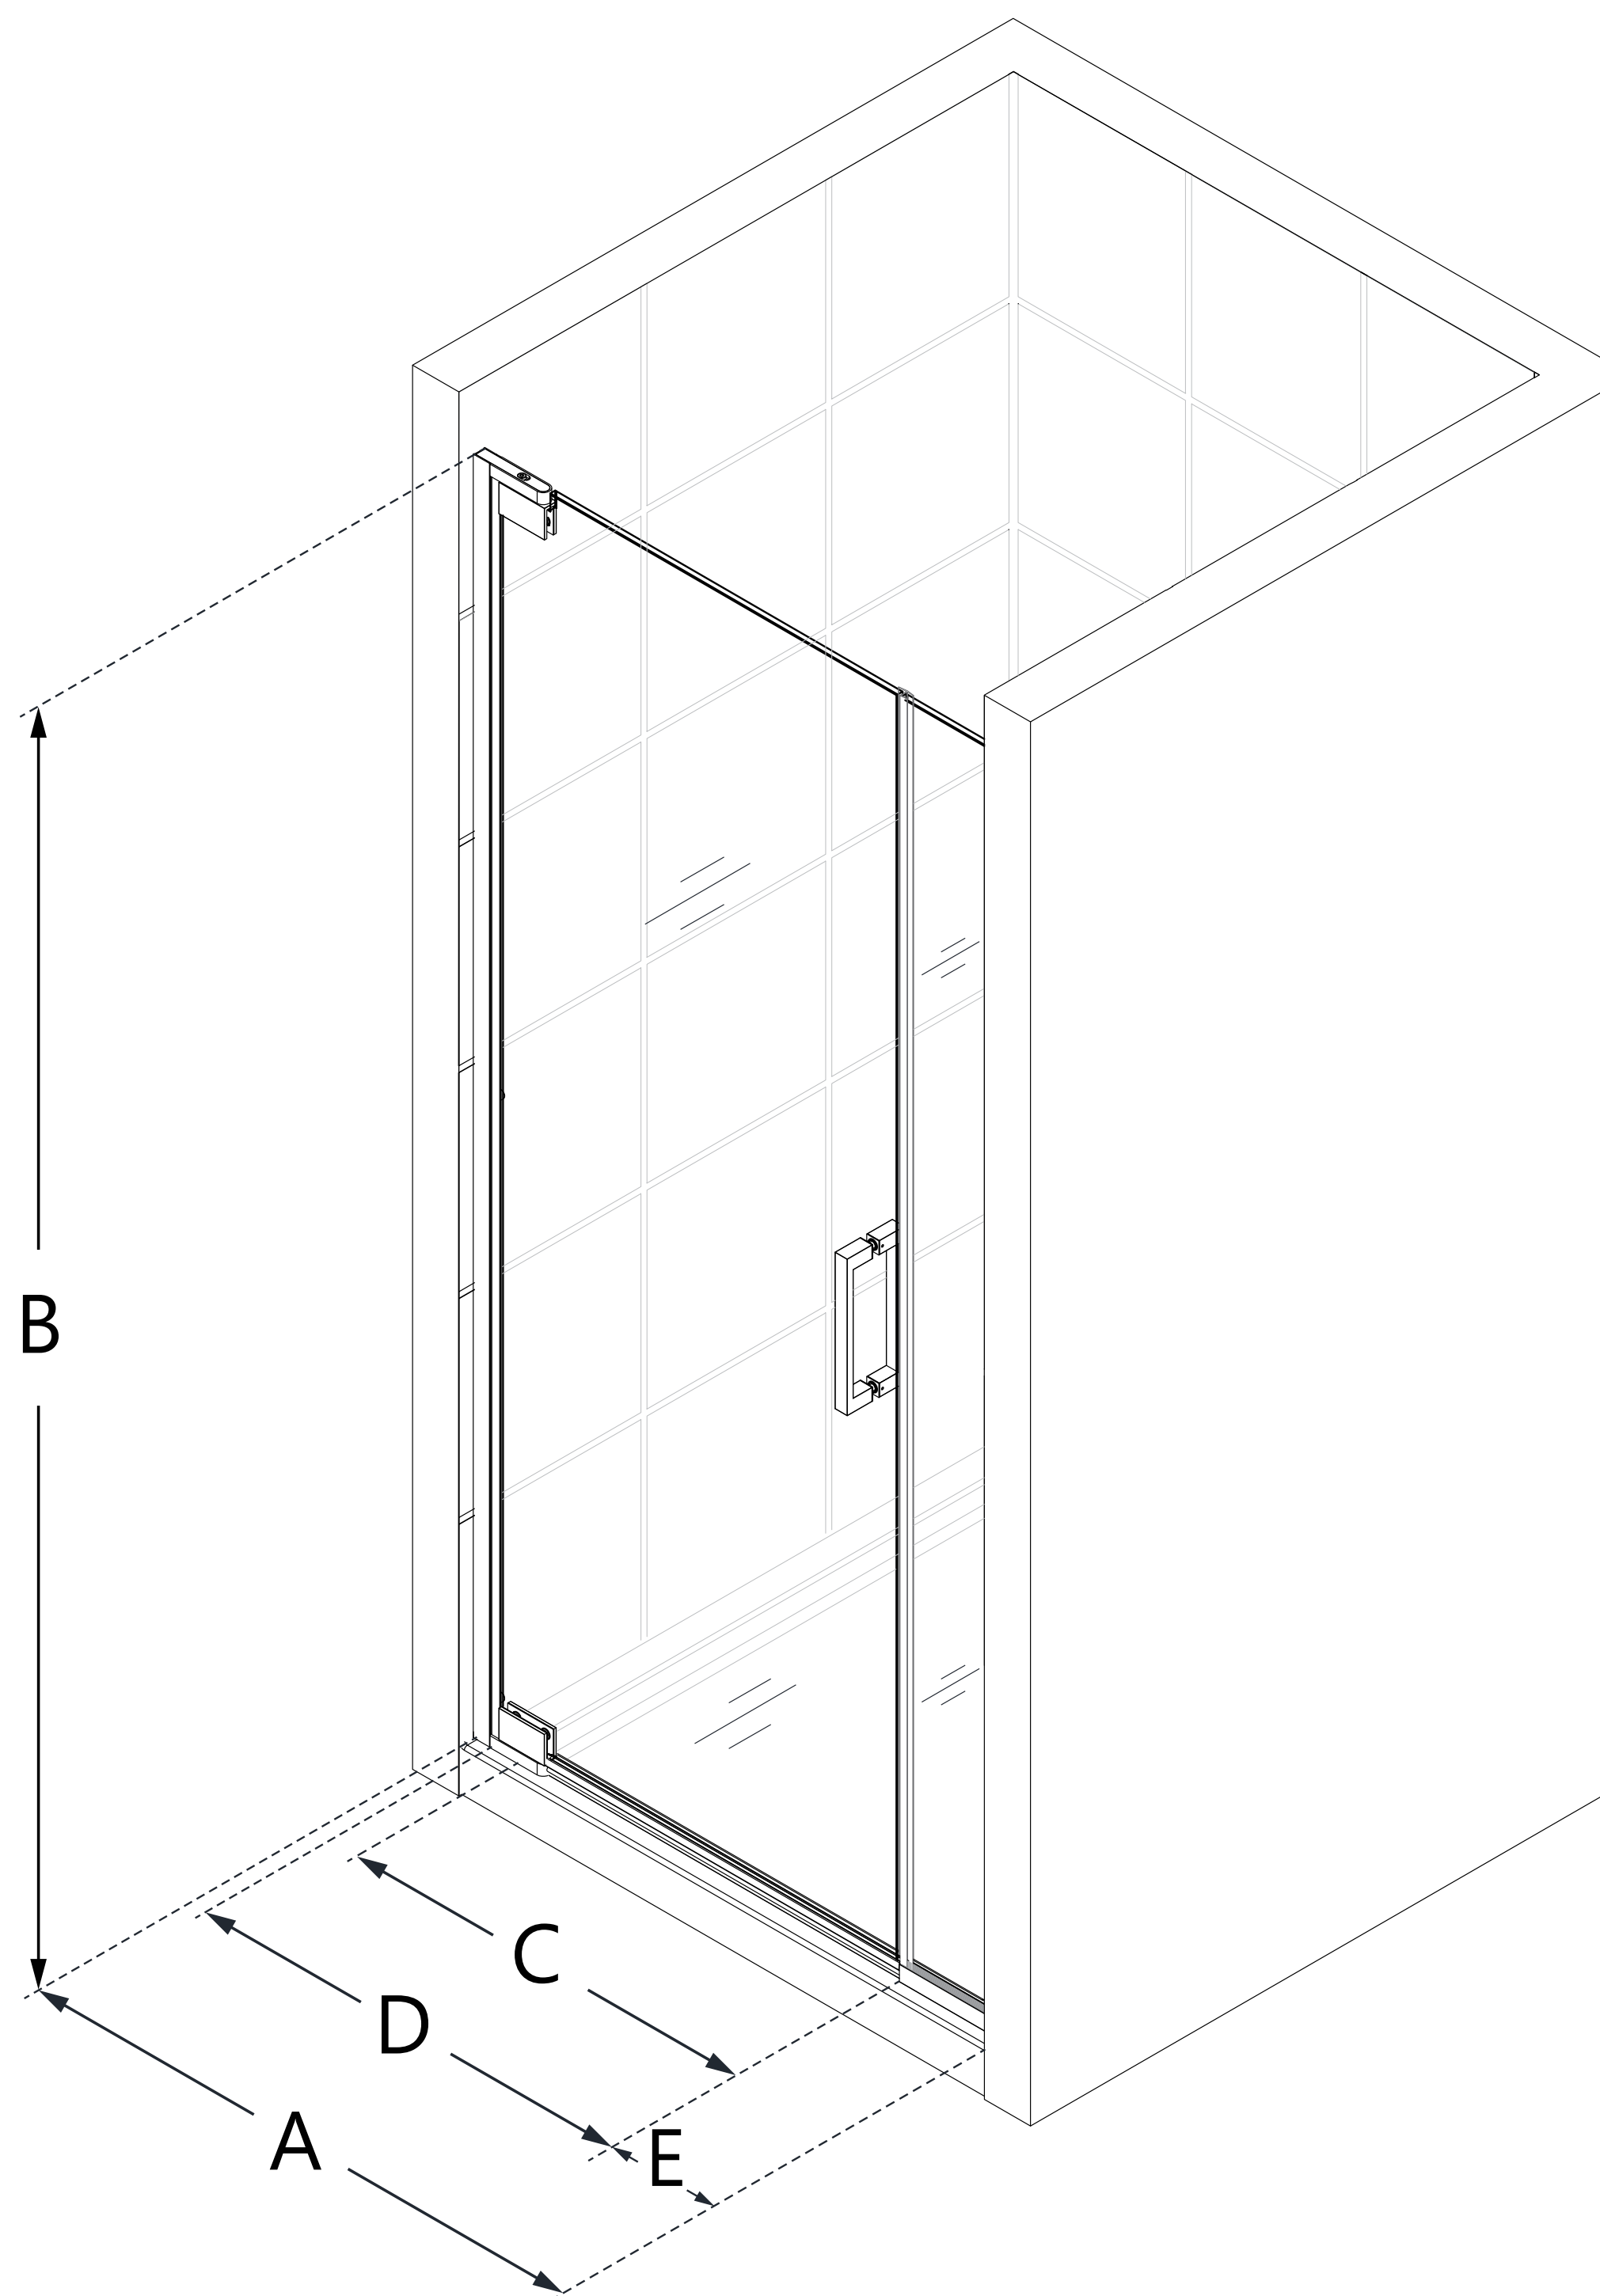

**SHDR-443465
ELEGANCE PLUS**

**CONFIGURATION
DIMENSIONS:**

A: MODEL WIDTH

34 in. - 34 3/4 in.

B: MODEL HEIGHT

72 in.

C: ACCESS WIDTH

23 5/8 in.

C2: ACCESS HEIGHT

N/A

D: DOOR WIDTH

26 in.

E: INLINE PANEL WIDTH

6 1/2 in.

MATCHING SHOWER BASE
DLT-1136360

BASE OPTIONS
White, Biscuit, Black

BASE DRAIN LOCATION
Center

MINIMUM THRESHOLD REQUIRED
1 1/2 in.

DRILLING REQUIRED?
Yes

STUDS REQUIRED?
No