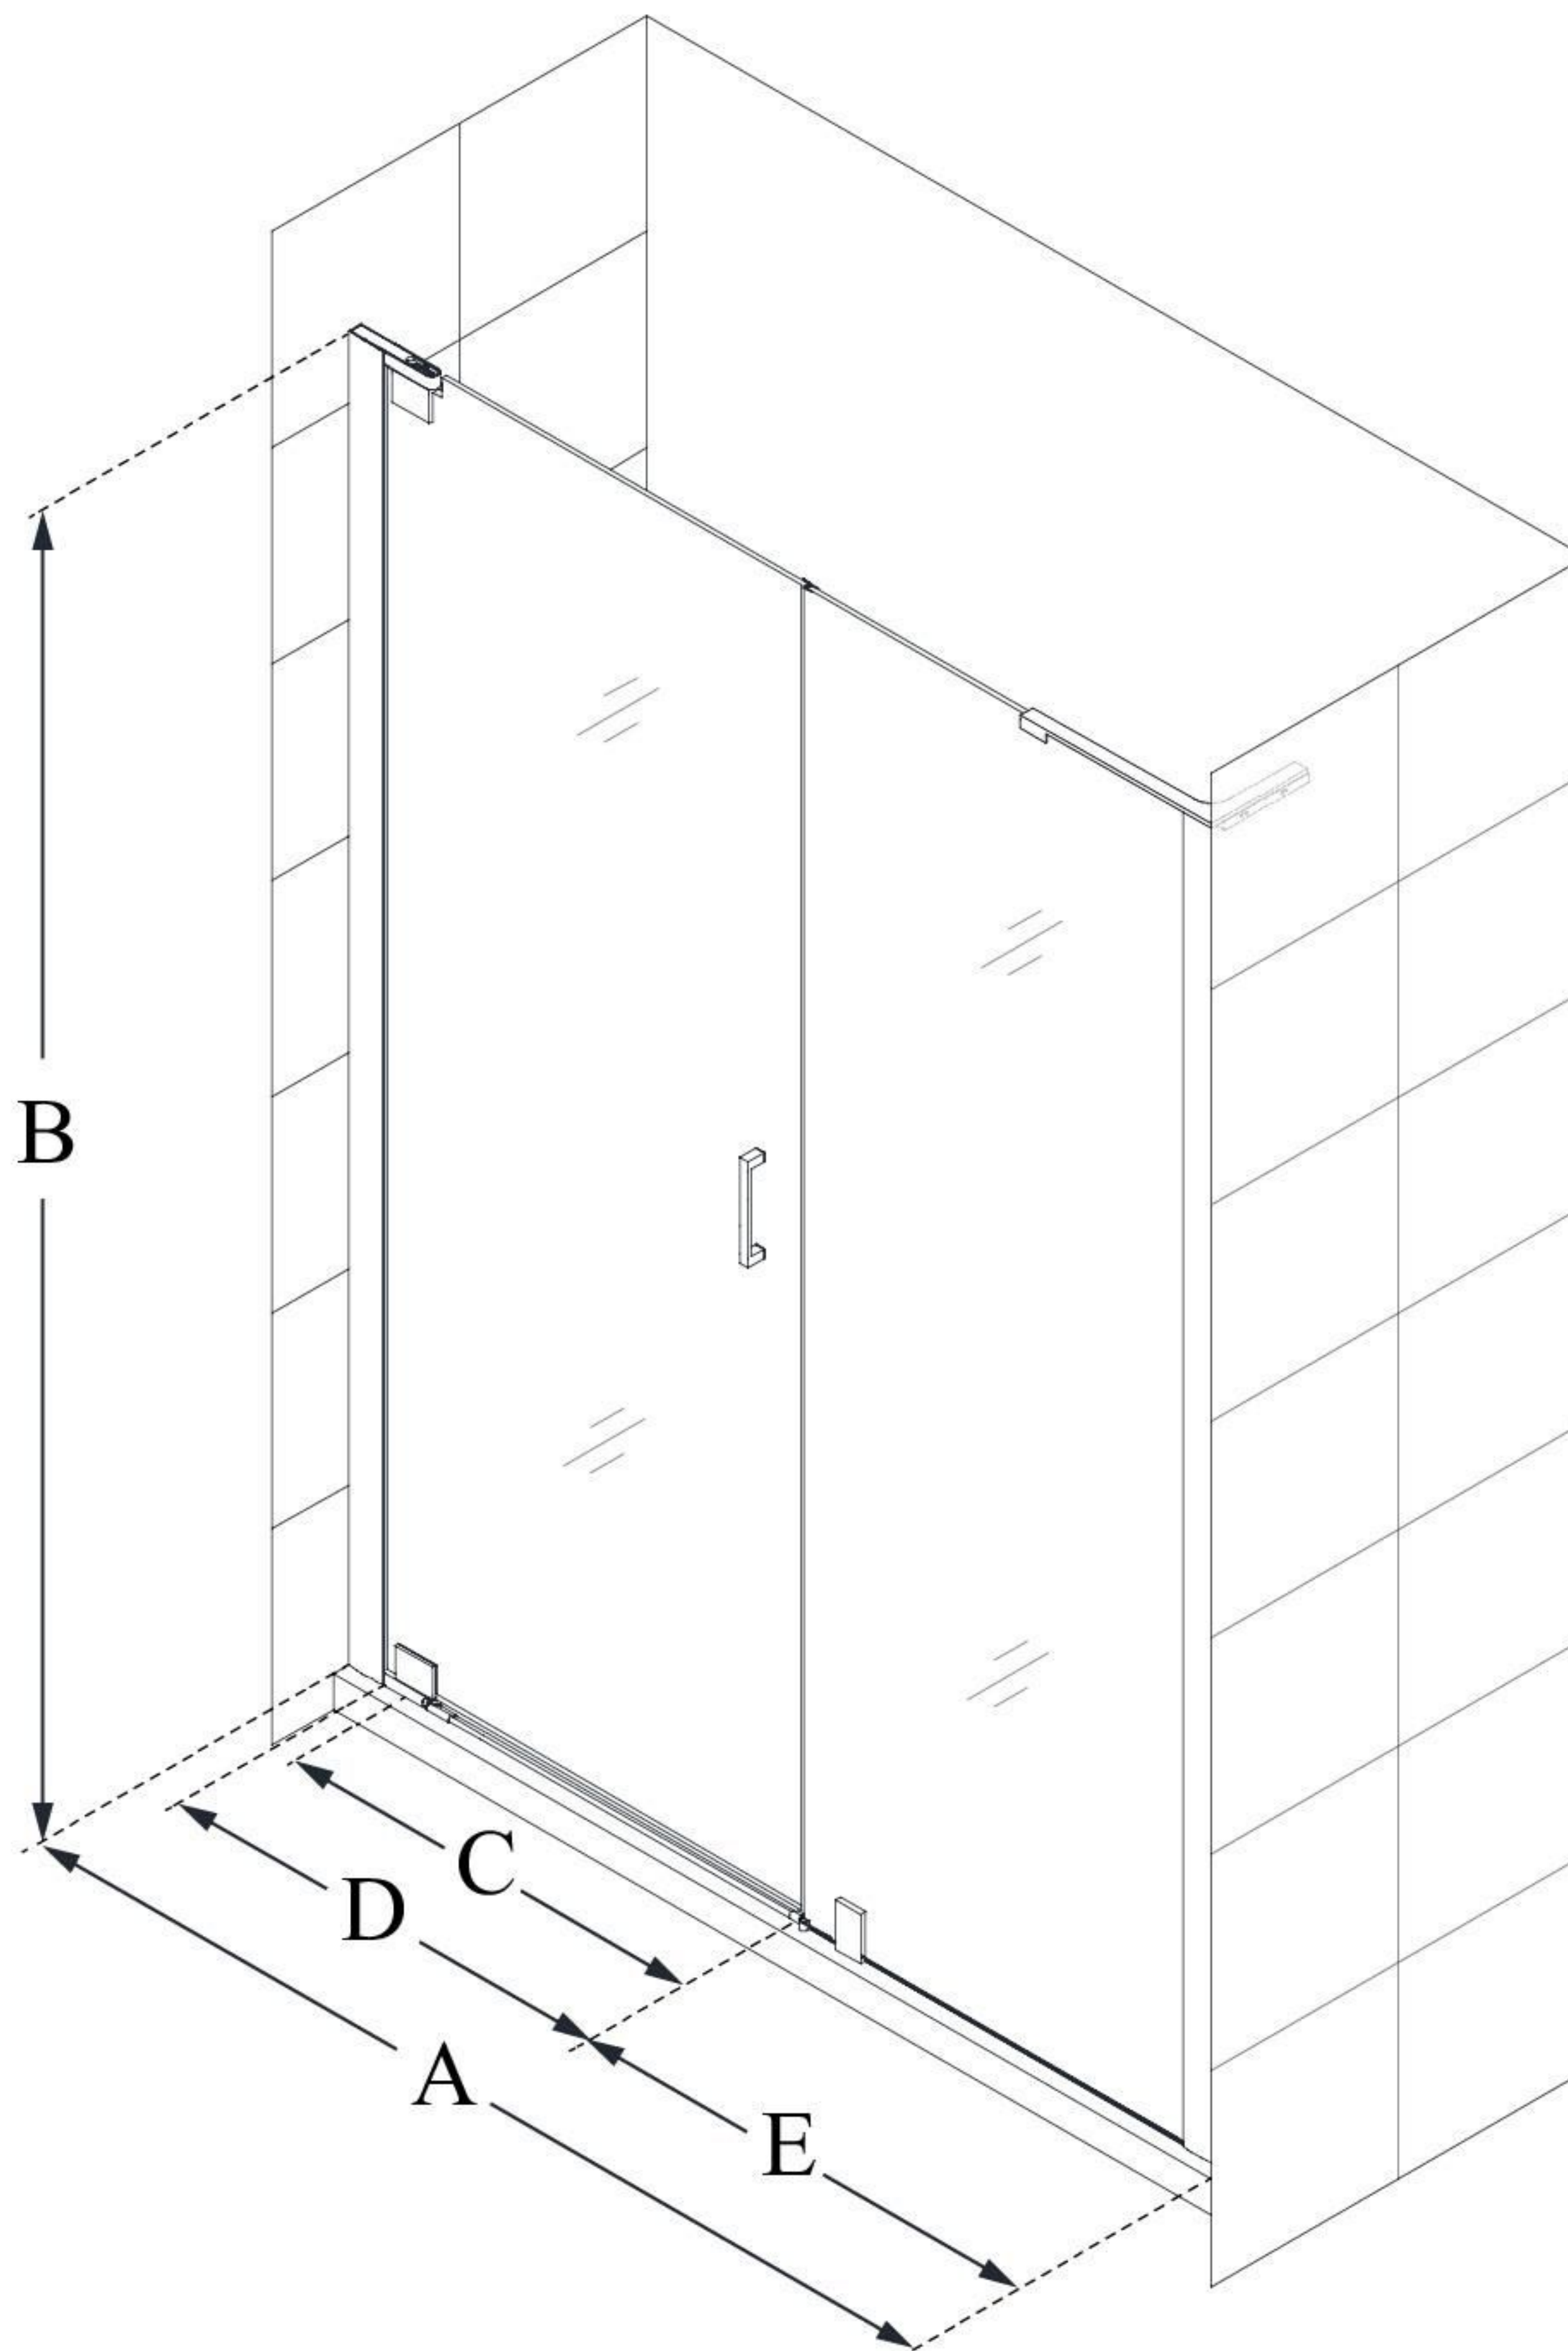

## ELEGANCE-LS

DreamLine Elegance-LS 57 3/4 -  
59 3/4 in. W x 72 in. H Frameless  
Pivot Shower Door

PIVOT DOOR

### CONFIGURATION DIMENSIONS:

**A: 57 3/4" - 59 3/4"**

MODEL WIDTH

**B: 72"**

MODEL HEIGHT

**C: 28 1/4"**

ACCESS WIDTH

**D: 31 1/4"**

DOOR WIDTH

**E: 24"**

INLINE PANEL WIDTH

DreamLine reserves the right to update or modify the hardware or materials pictured without prior notice for the purpose of product improvement and customer satisfaction.