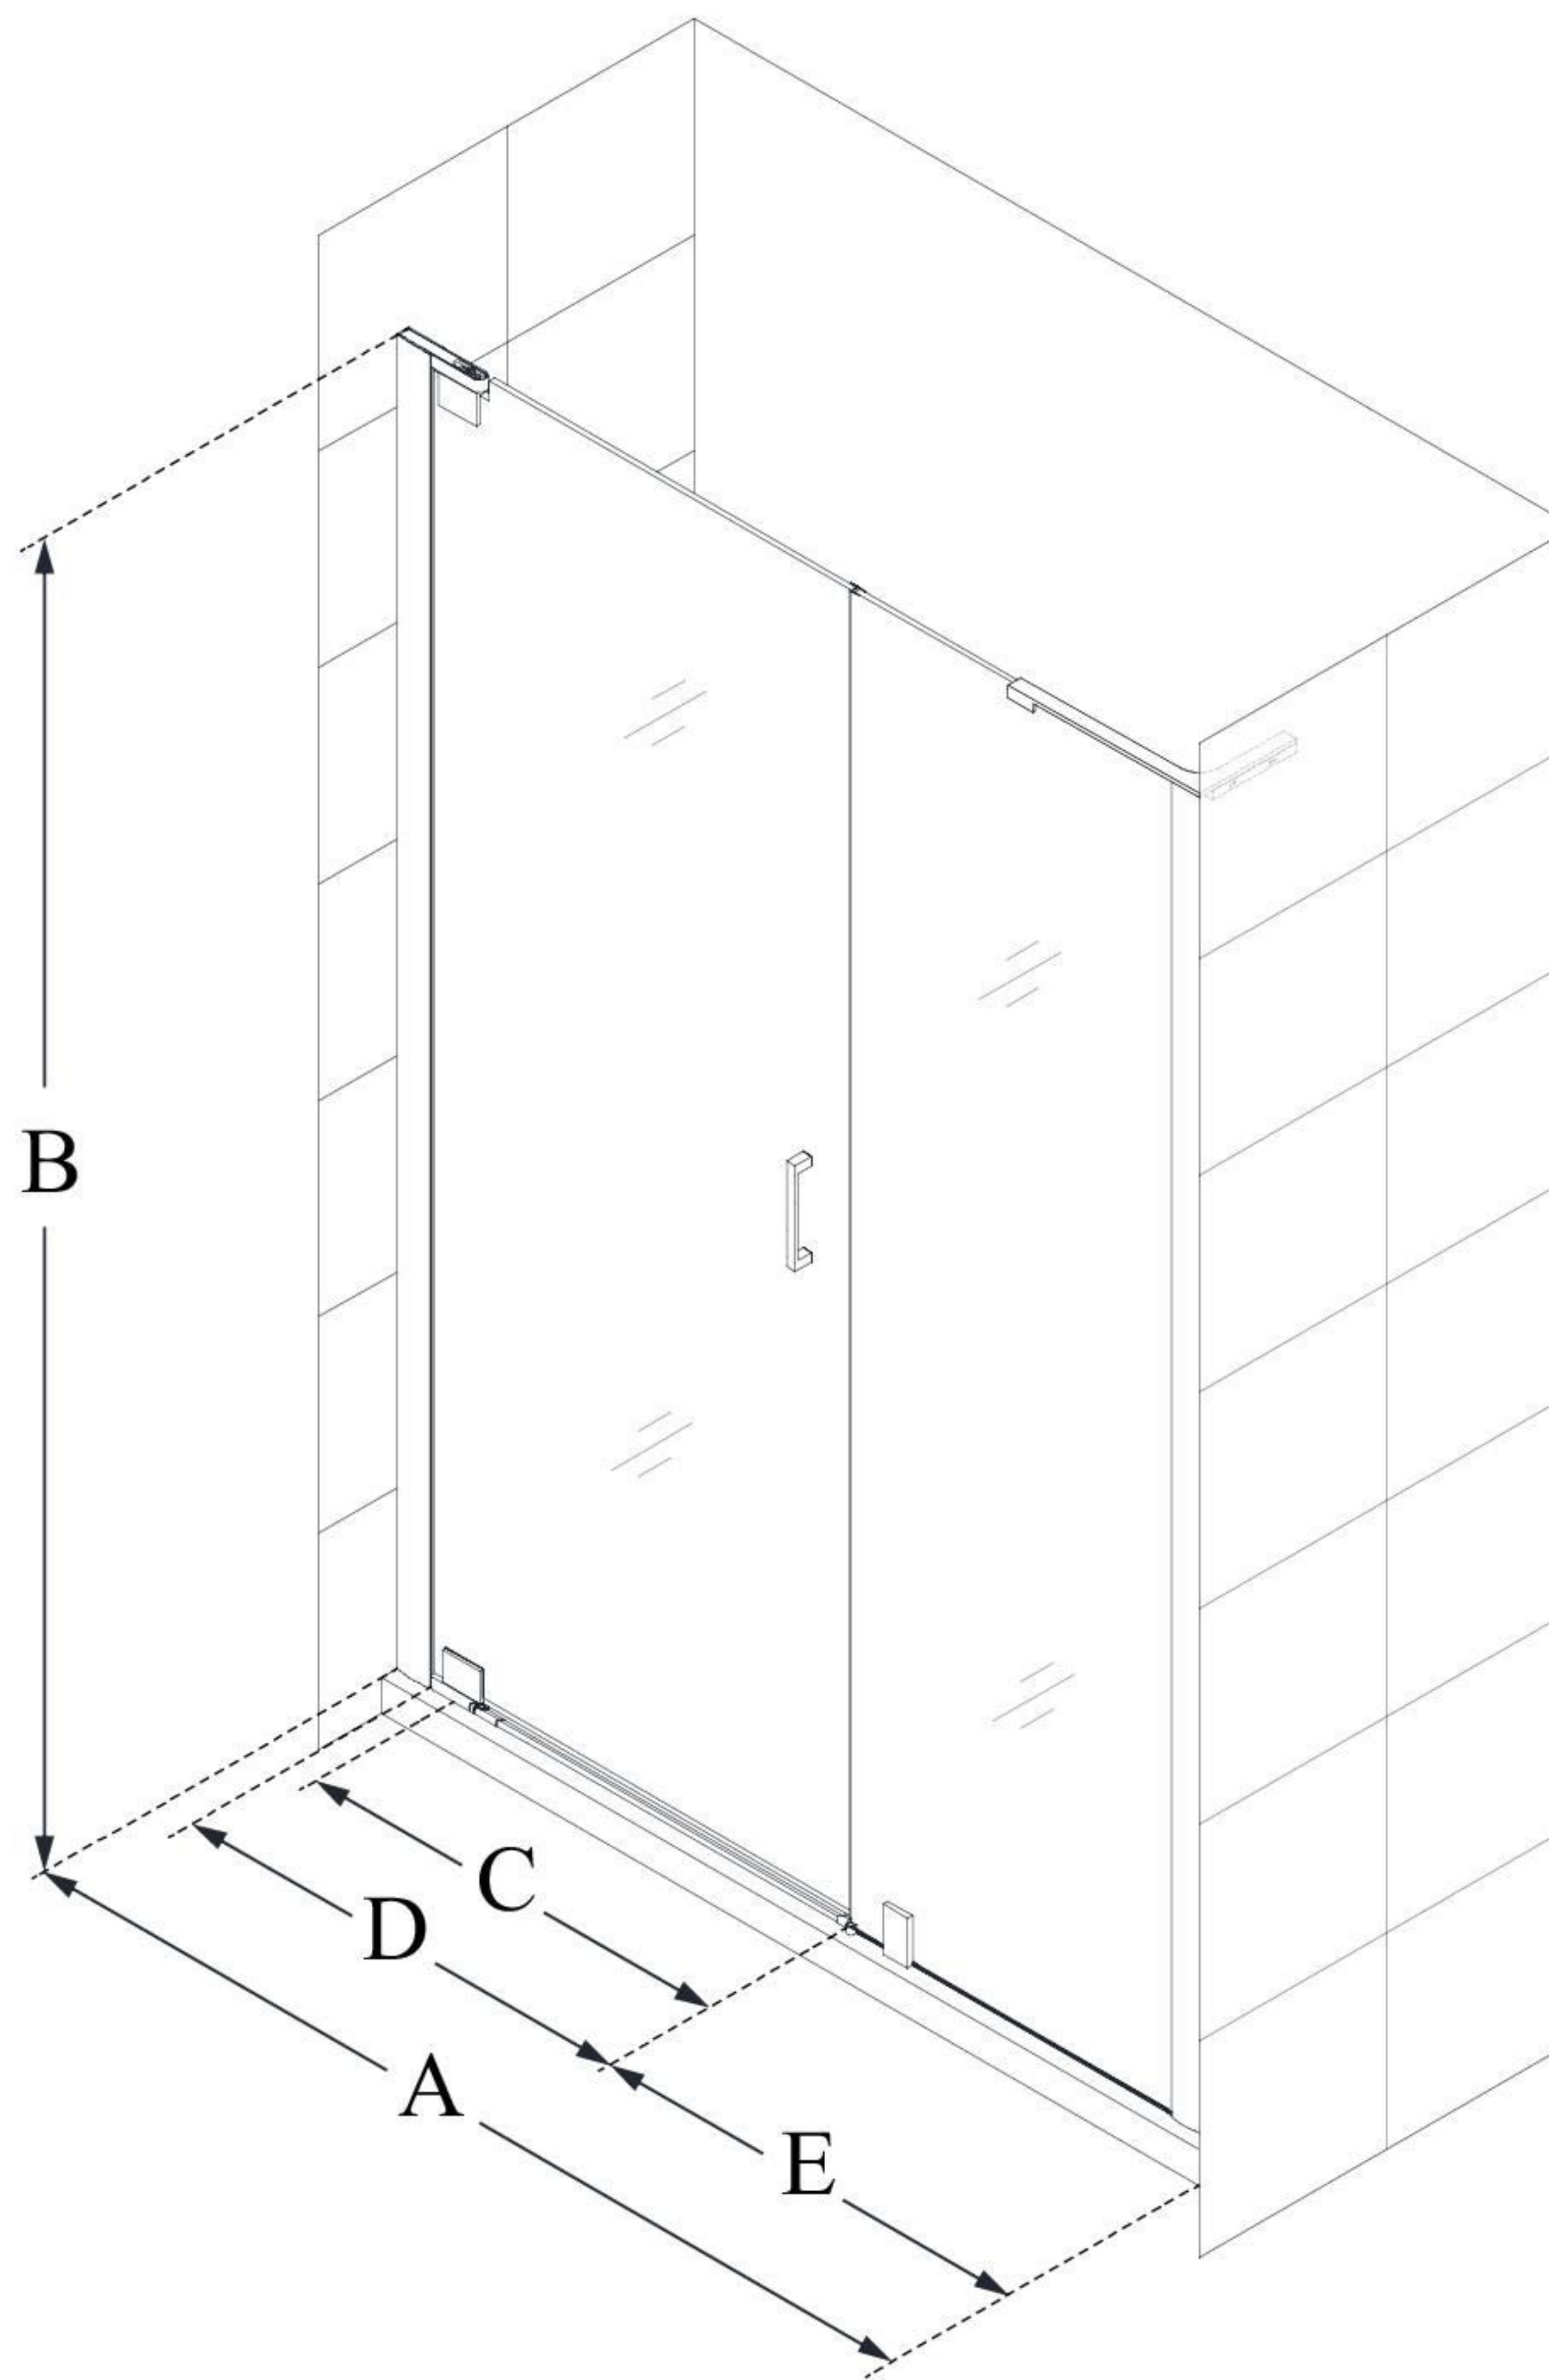

SHDR-4335180

ELEGANCE-LS

DreamLine Elegance-LS 51 3/4 -
53 3/4 in. W x 72 in. H Frameless
Pivot Shower Door

PIVOT DOOR

CONFIGURATION DIMENSIONS:

A: 51 3/4" - 53 3/4"

MODEL WIDTH

B: 72"

MODEL HEIGHT

C: 28 1/4"

ACCESS WIDTH

D: 31 1/4"

DOOR WIDTH

E: 18"

INLINE PANEL WIDTH

DreamLine reserves the right to update or modify the hardware or materials pictured without prior notice for the purpose of product improvement and customer satisfaction.