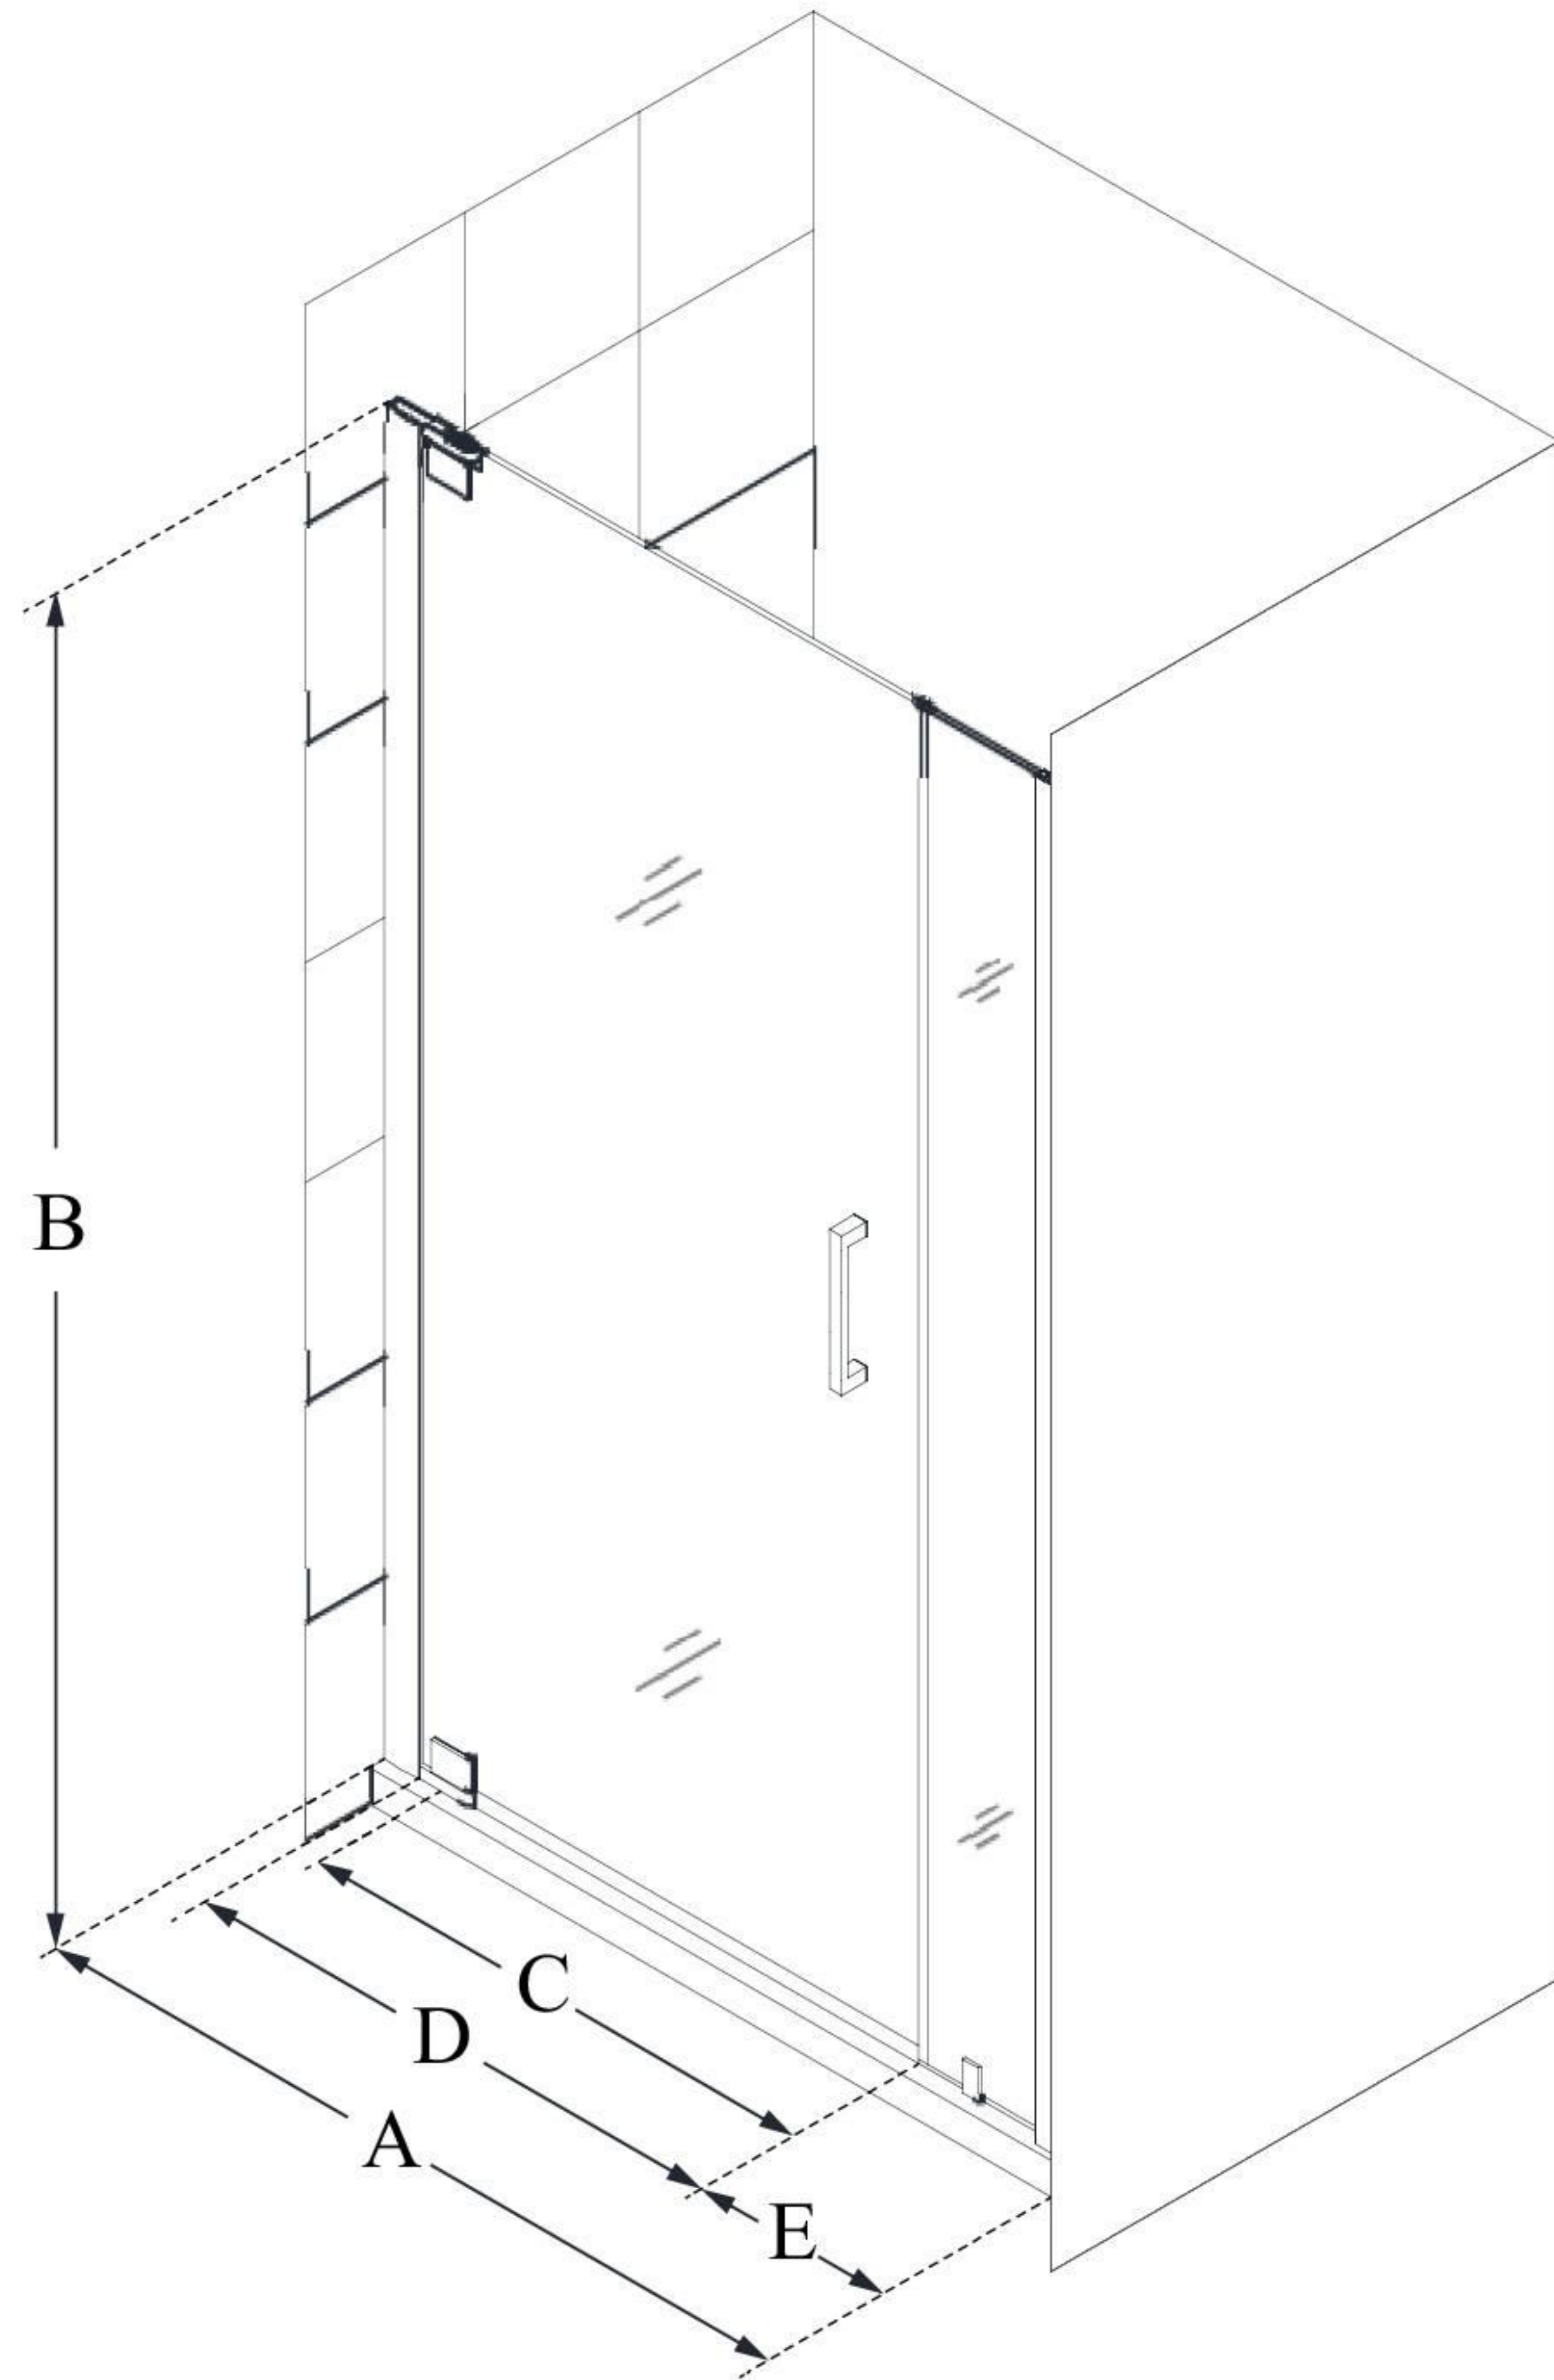

SHDR-4335060

ELEGANCE-LS

DreamLine Elegance-LS 39 3/4 -
41 3/4 in. W x 72 in. H Frameless
Pivot Shower Door

PIVOT DOOR

CONFIGURATION DIMENSIONS:

A: 39 3/4" - 41 3/4"

MODEL WIDTH

B: 72"

MODEL HEIGHT

C: 28 1/4"

ACCESS WIDTH

D: 31 1/4"

DOOR WIDTH

E: 6"

INLINE PANEL WIDTH

DreamLine reserves the right to update or modify the hardware or materials pictured without prior notice for the purpose of product improvement and customer satisfaction.