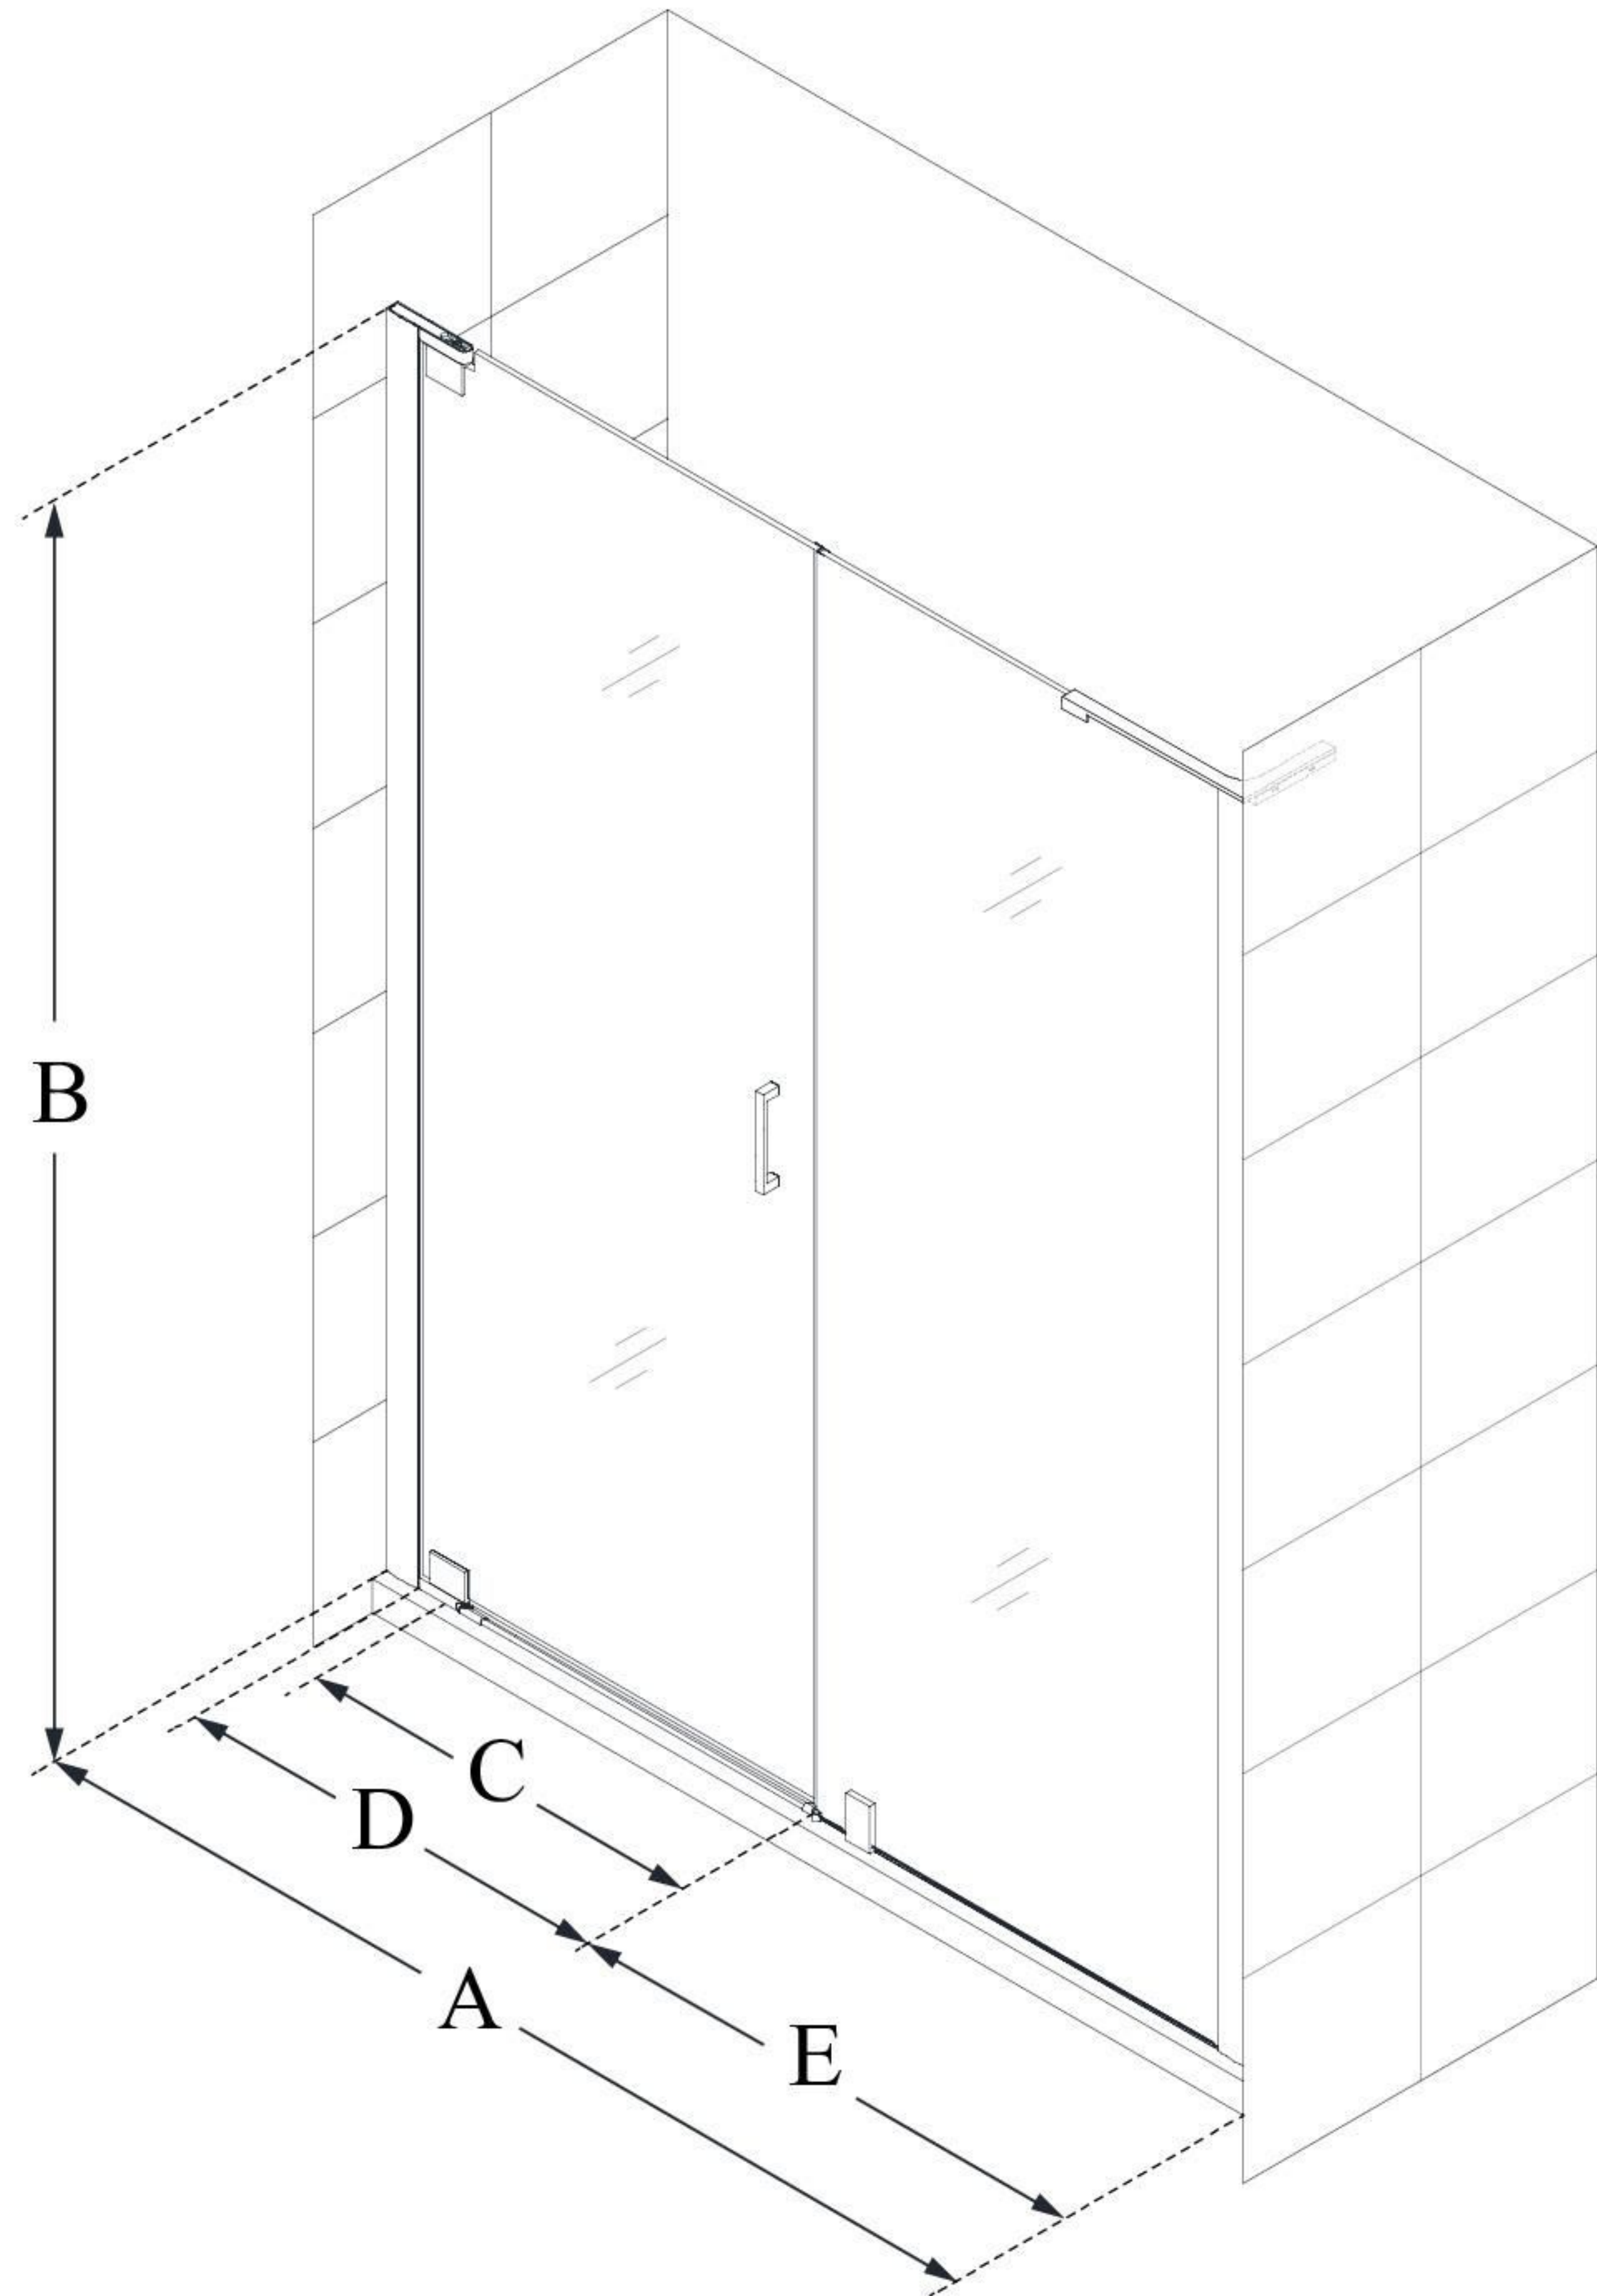

SHDR-4334300

ELEGANCE-LS

DreamLine Elegance-LS 62 - 64
in. W x 72 in. H Frameless Pivot
Shower Door

PIVOT DOOR

CONFIGURATION DIMENSIONS:

A: 62" - 64"

MODEL WIDTH

B: 72"

MODEL HEIGHT

C: 26 1/2"

ACCESS WIDTH

D: 29 1/2"

DOOR WIDTH

E: 30"

INLINE PANEL WIDTH

DreamLine reserves the right to update or modify the hardware or materials pictured without prior notice for the purpose of product improvement and customer satisfaction.