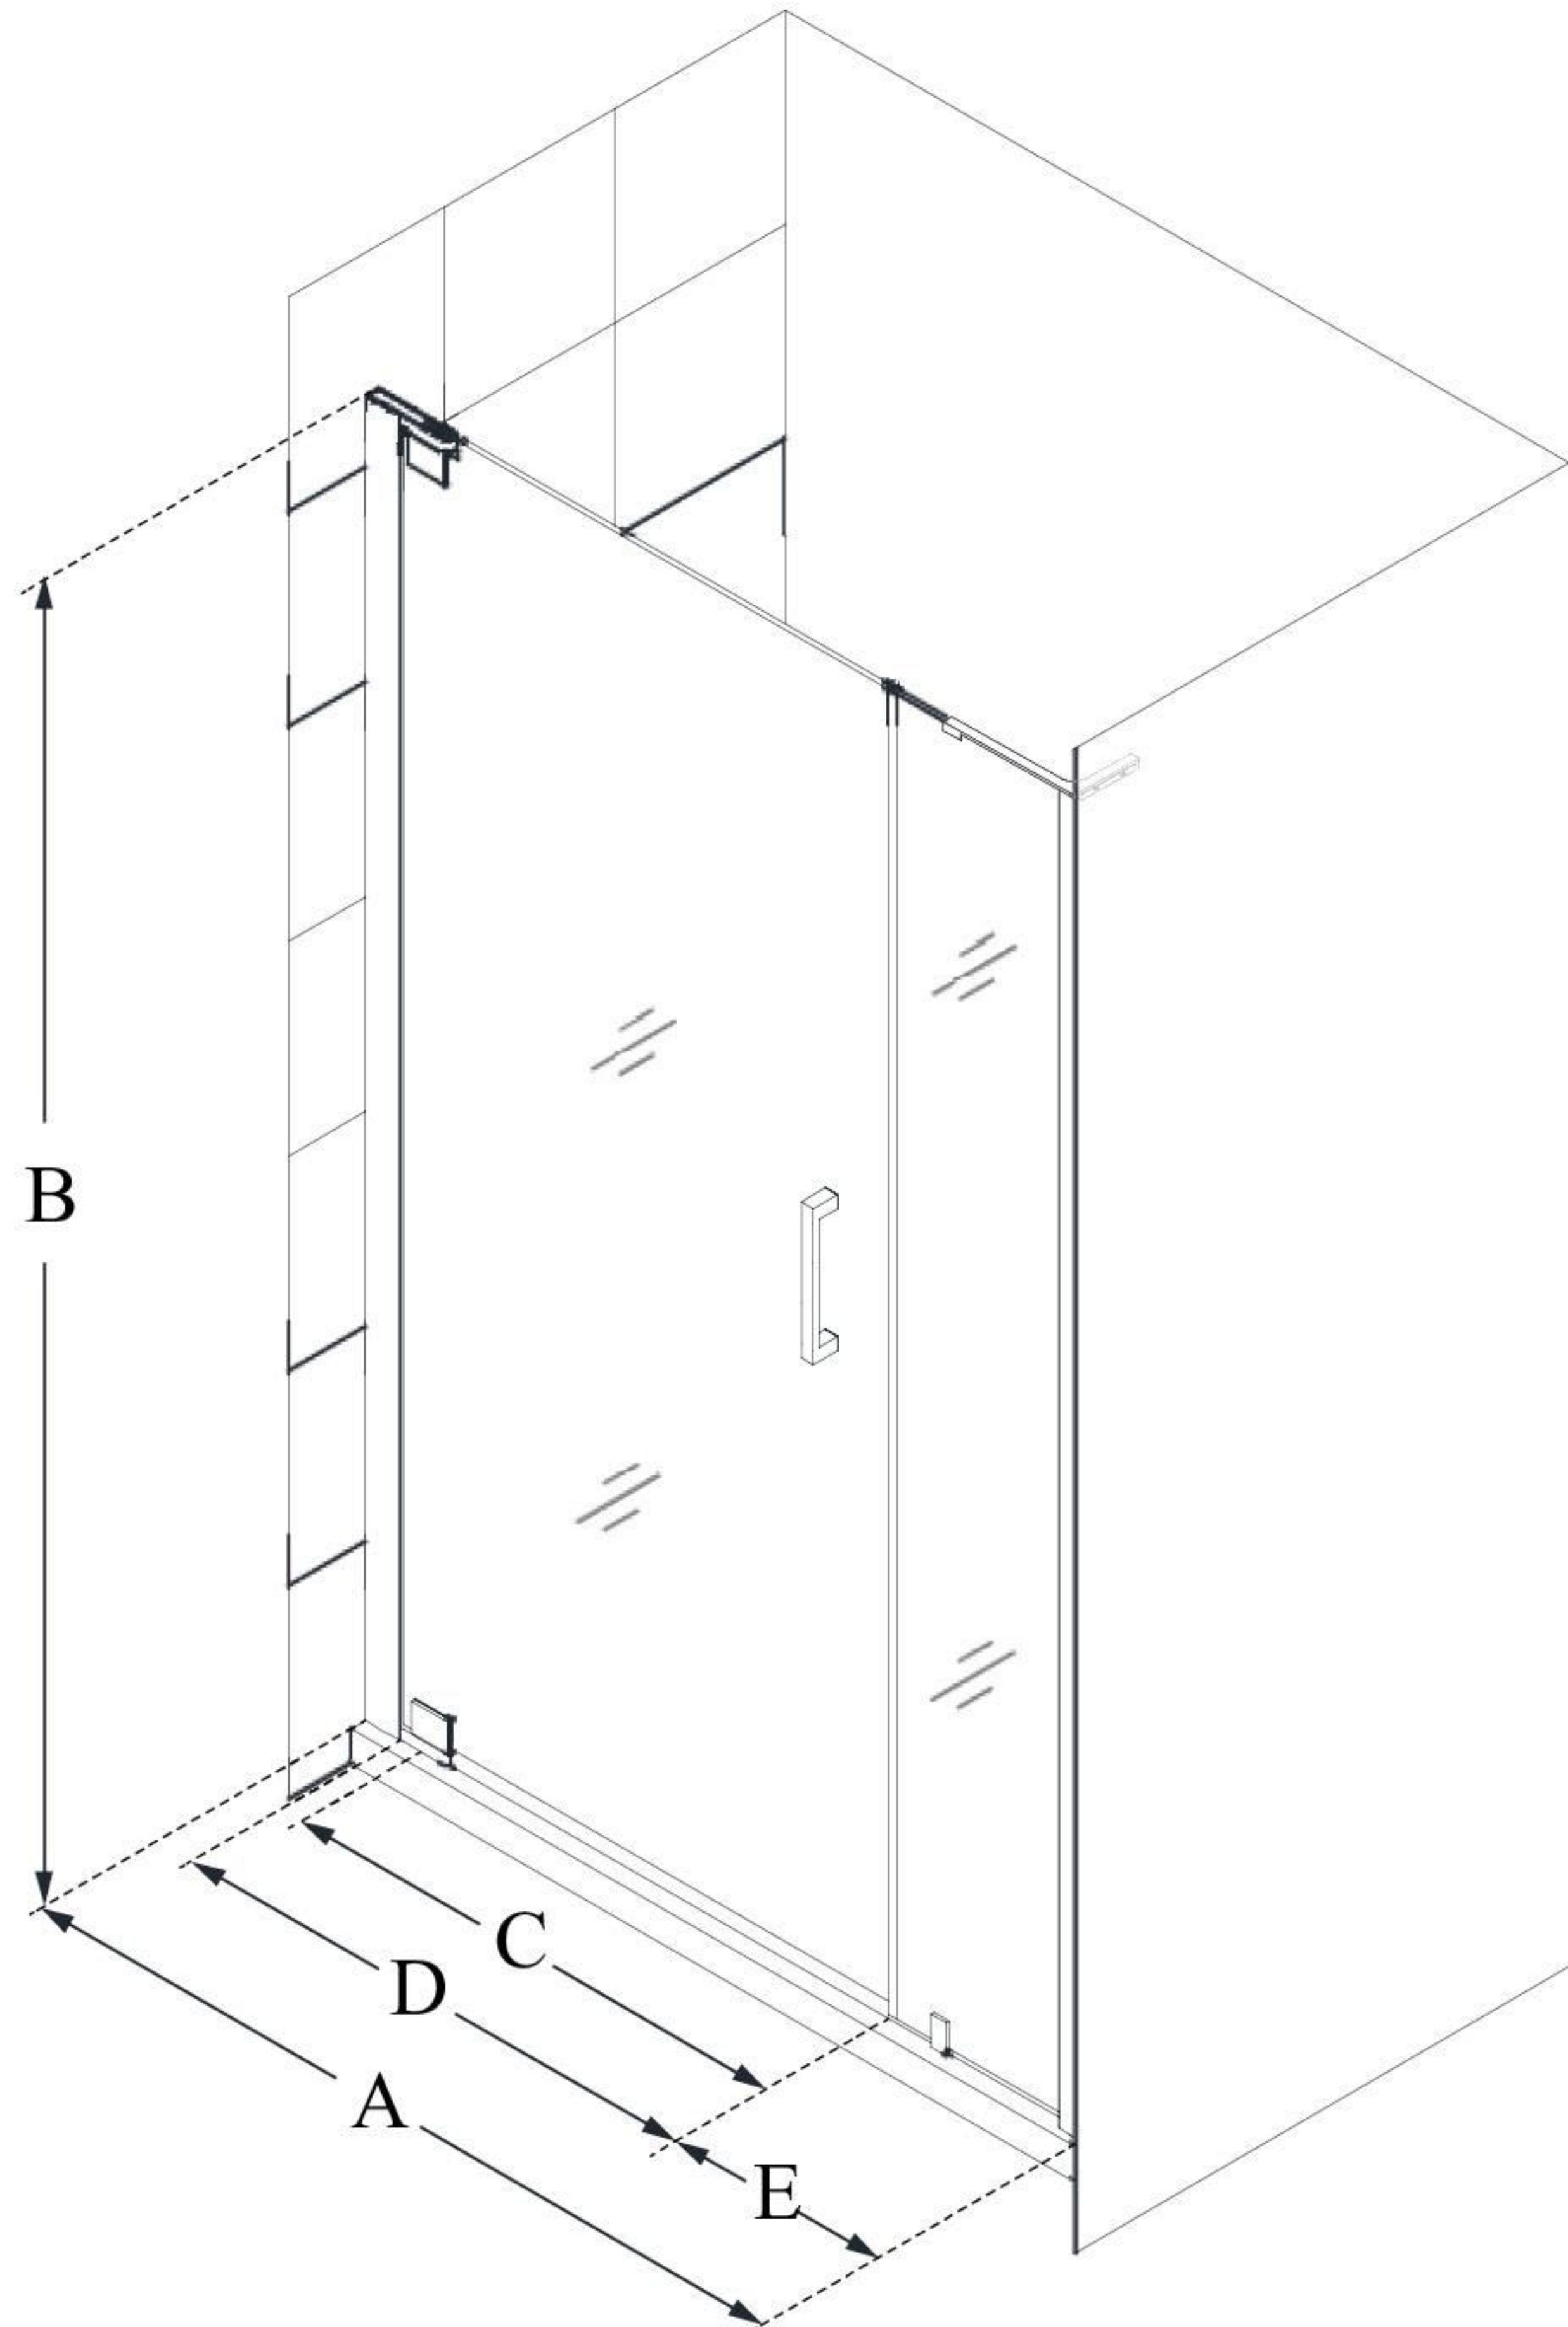

## **ELEGANCE-LS**

DreamLine Elegance-LS 44 - 46  
in. W x 72 in. H Frameless Pivot  
Shower Door

**PIVOT DOOR**

### **CONFIGURATION DIMENSIONS:**

**A: 44" - 46"**

MODEL WIDTH

**B: 72"**

MODEL HEIGHT

**C: 26 1/2"**

ACCESS WIDTH

**D: 29 1/2"**

DOOR WIDTH

**E: 12"**

INLINE PANEL WIDTH

DreamLine reserves the right to update or modify the hardware or materials pictured without prior notice for the purpose of product improvement and customer satisfaction.