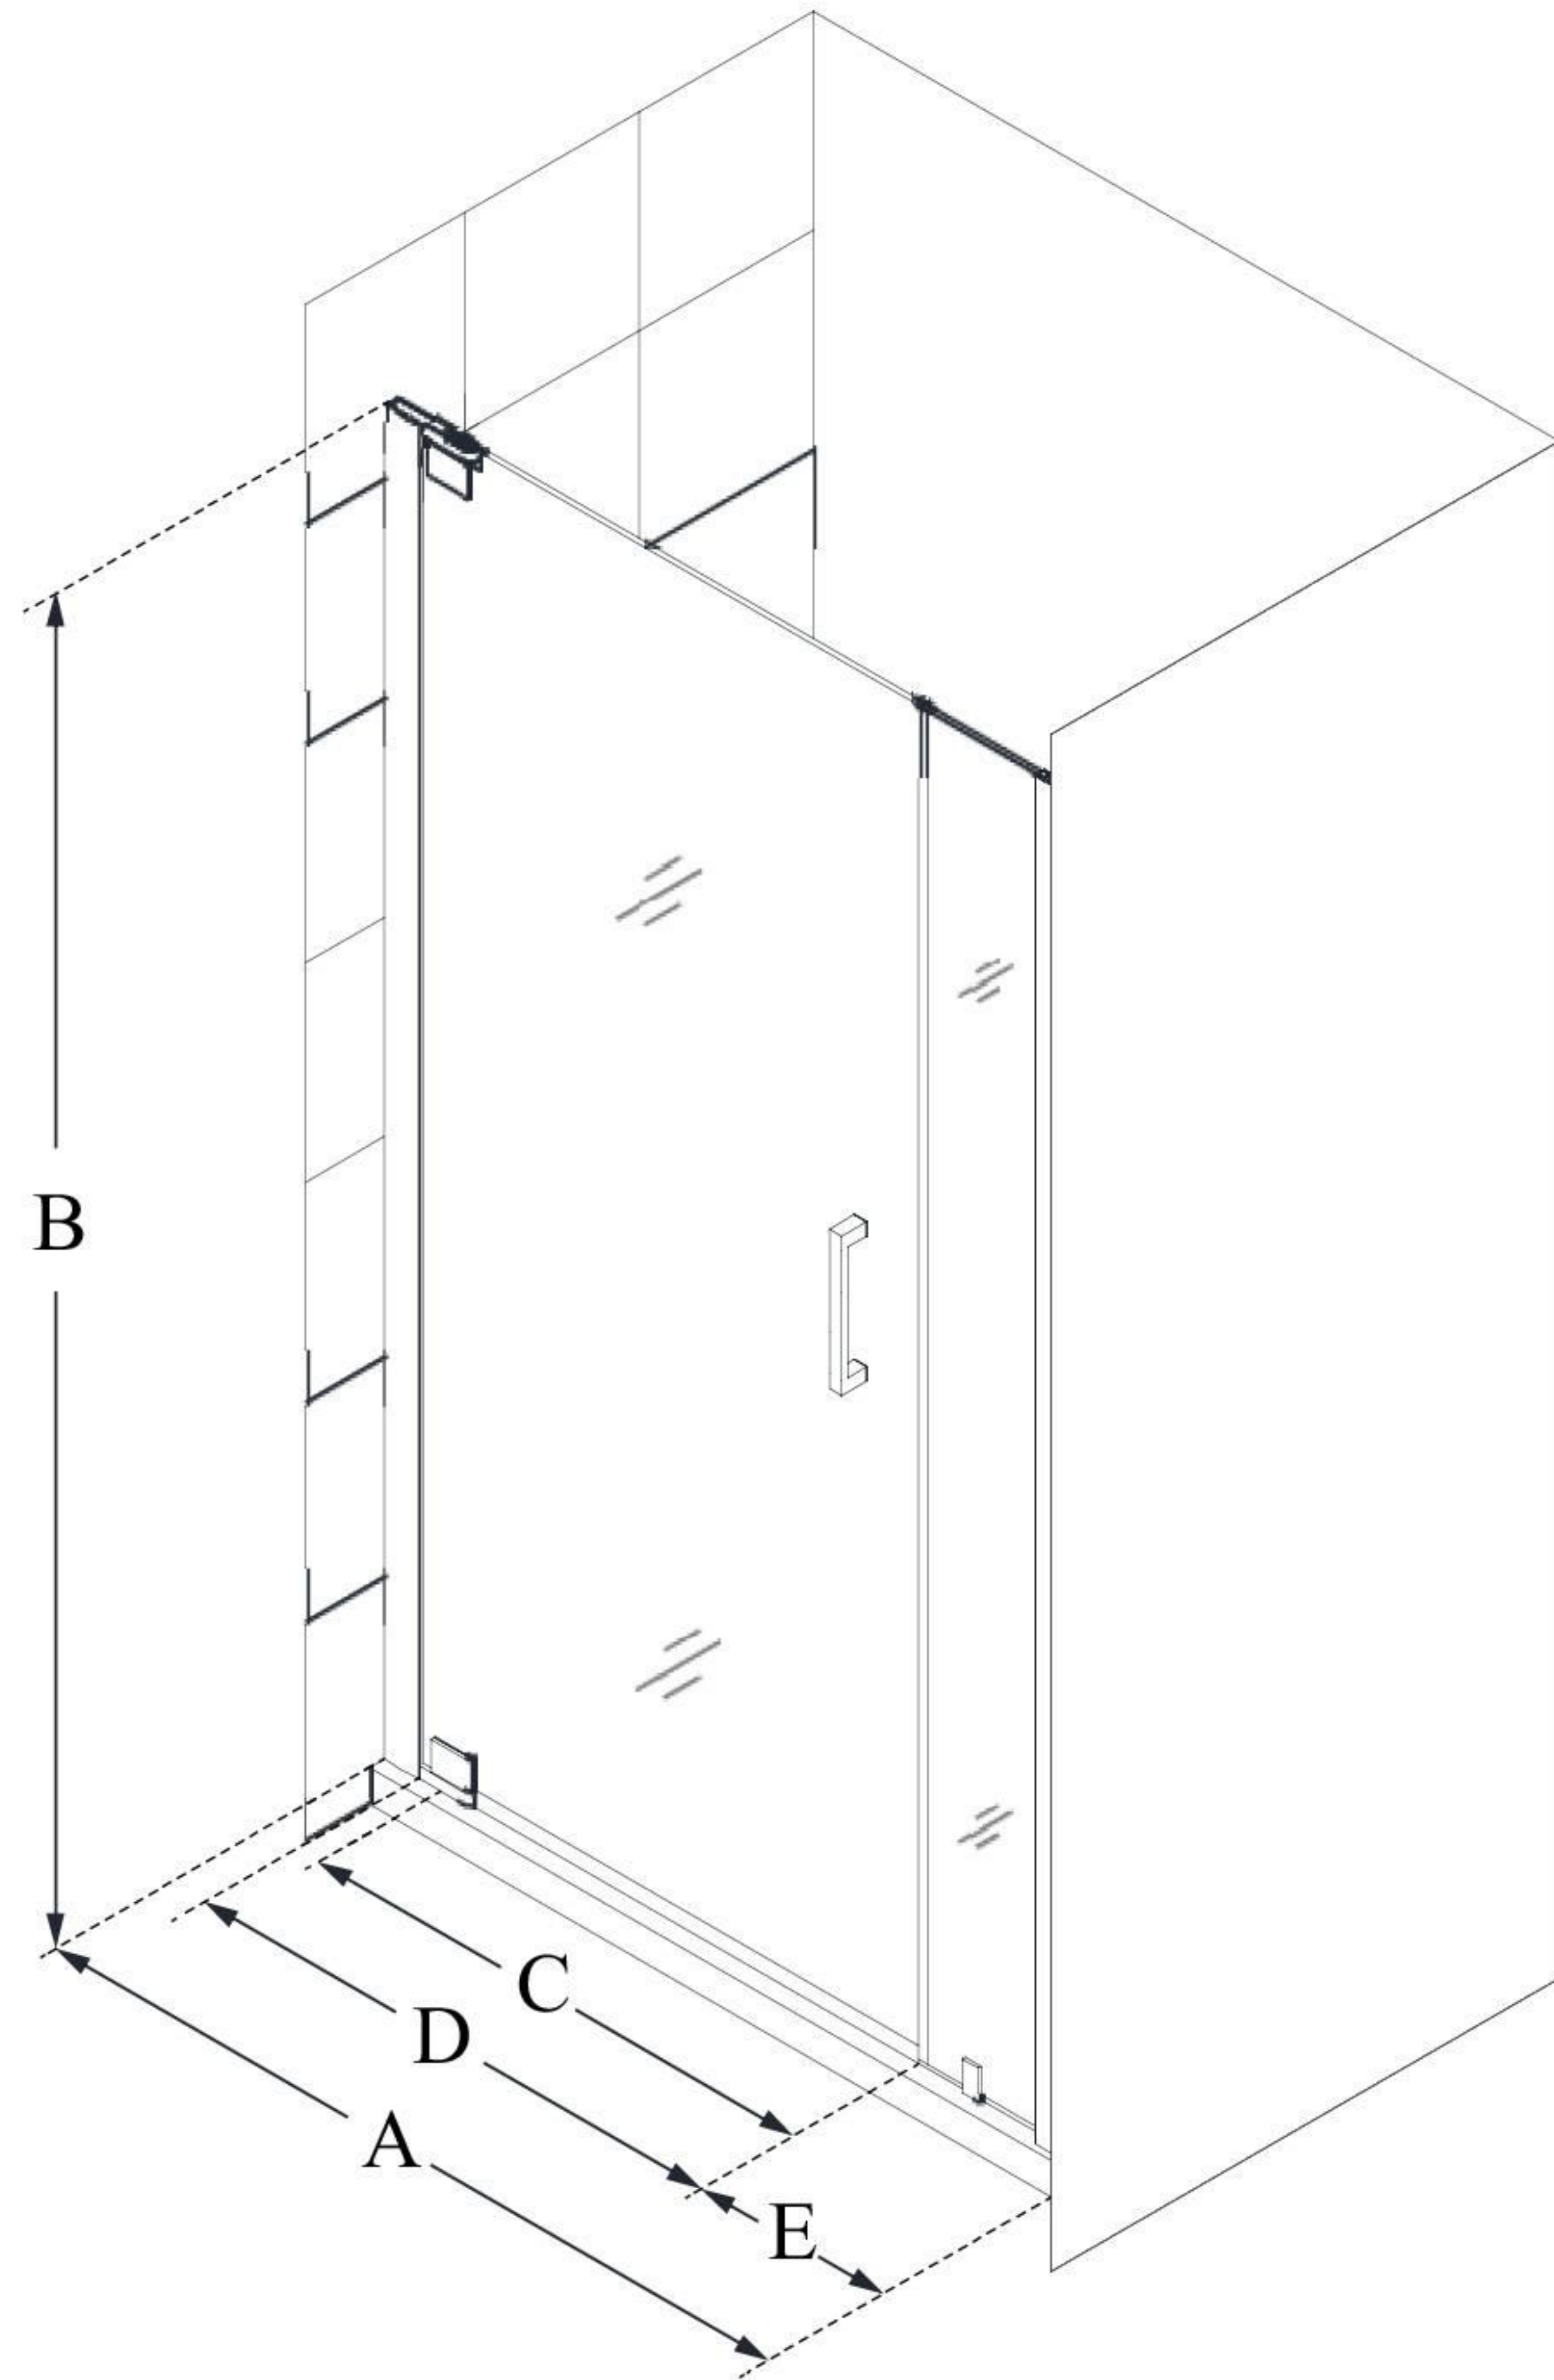

## **ELEGANCE-LS**

DreamLine Elegance-LS 38 - 40  
in. W x 72 in. H Frameless Pivot  
Shower Door

**PIVOT DOOR**

### **CONFIGURATION DIMENSIONS:**

**A: 38" - 40"**

MODEL WIDTH

**B: 72"**

MODEL HEIGHT

**C: 26 1/2"**

ACCESS WIDTH

**D: 29 1/2"**

DOOR WIDTH

**E: 6"**

INLINE PANEL WIDTH

DreamLine reserves the right to update or modify the hardware or materials pictured without prior notice for the purpose of product improvement and customer satisfaction.