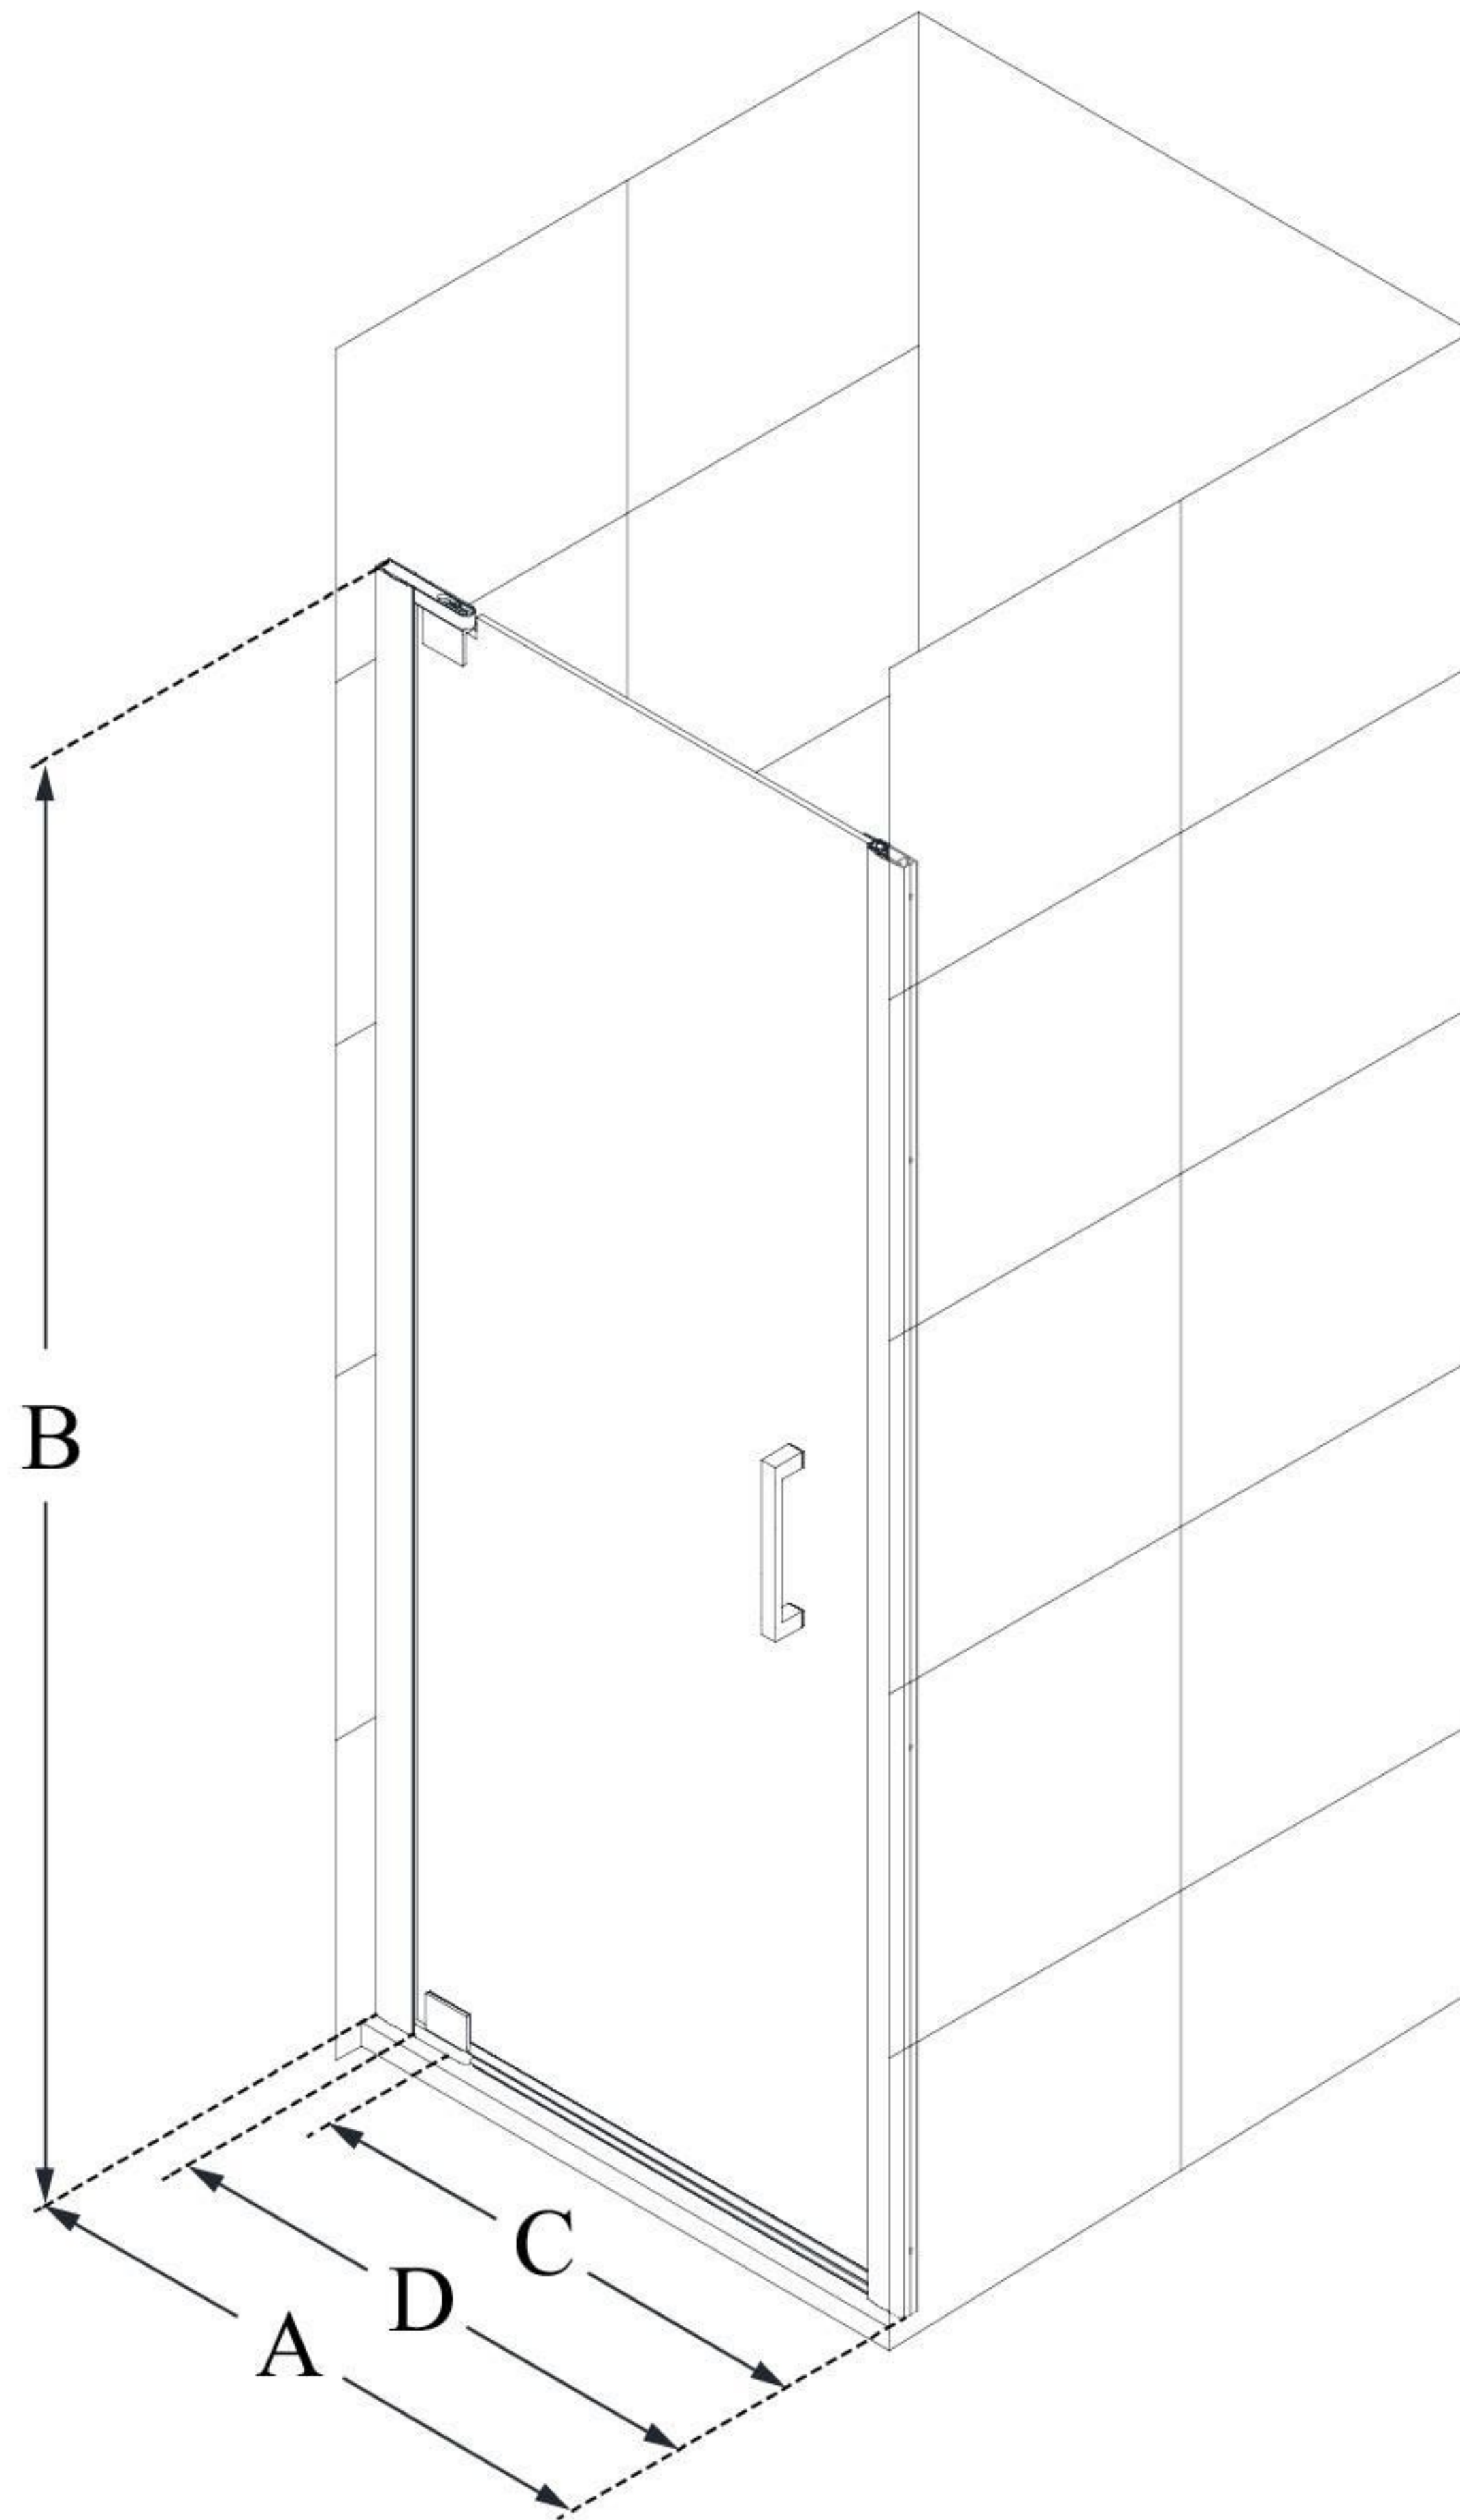

SHDR-4334000

ELEGANCE-LS

DreamLine Elegance-LS 34 - 36
in. W x 72 in. H Frameless Pivot
Shower Door

PIVOT DOOR

CONFIGURATION DIMENSIONS:

A: 34" - 36"

MODEL WIDTH

B: 72"

MODEL HEIGHT

C: 26 1/2"

ACCESS WIDTH

D: 29 1/2"

DOOR WIDTH

DreamLine reserves the right to update or modify the hardware or materials pictured without prior notice for the purpose of product improvement and customer satisfaction.