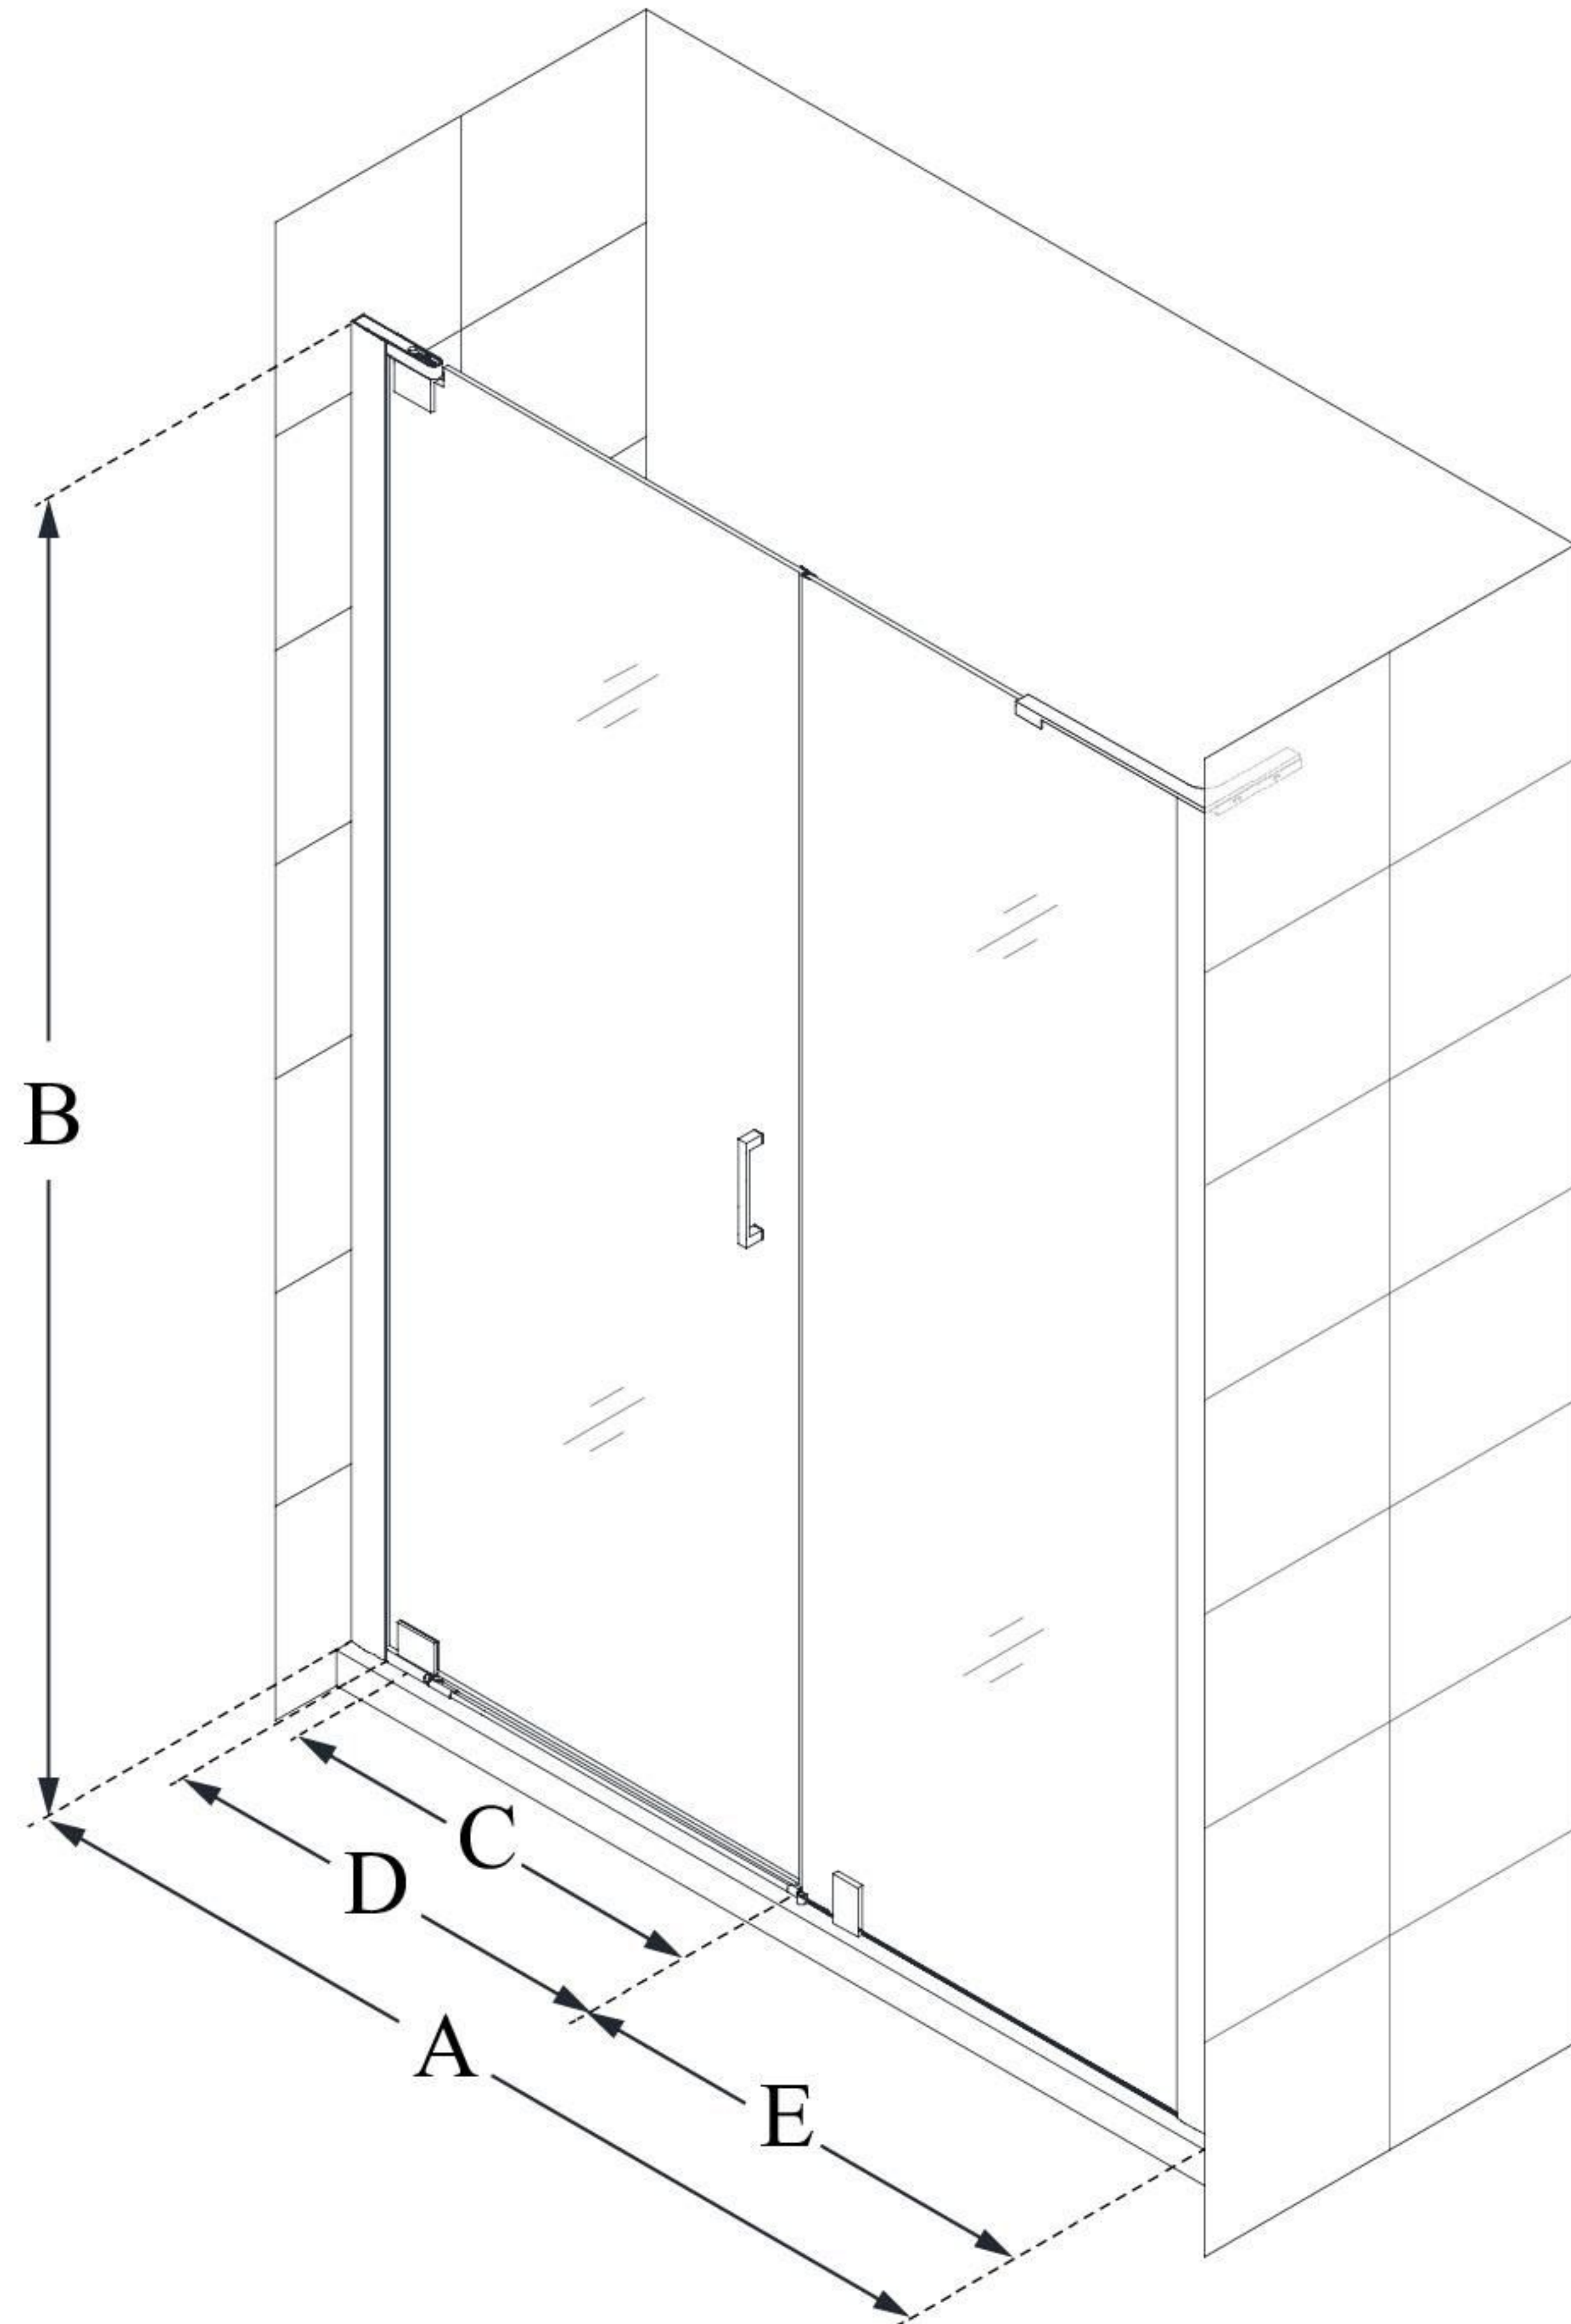

SHDR-4332240

ELEGANCE-LS

DreamLine Elegance-LS 54 1/4 -
56 1/4 in. W x 72 in. H Frameless
Pivot Shower Door

PIVOT DOOR

CONFIGURATION DIMENSIONS:

A: 54 1/4" - 56 1/4"

MODEL WIDTH

B: 72"

MODEL HEIGHT

C: 24 3/4"

ACCESS WIDTH

D: 27 3/4"

DOOR WIDTH

E: 24"

INLINE PANEL WIDTH

DreamLine reserves the right to update or modify the hardware or materials pictured without prior notice for the purpose of product improvement and customer satisfaction.