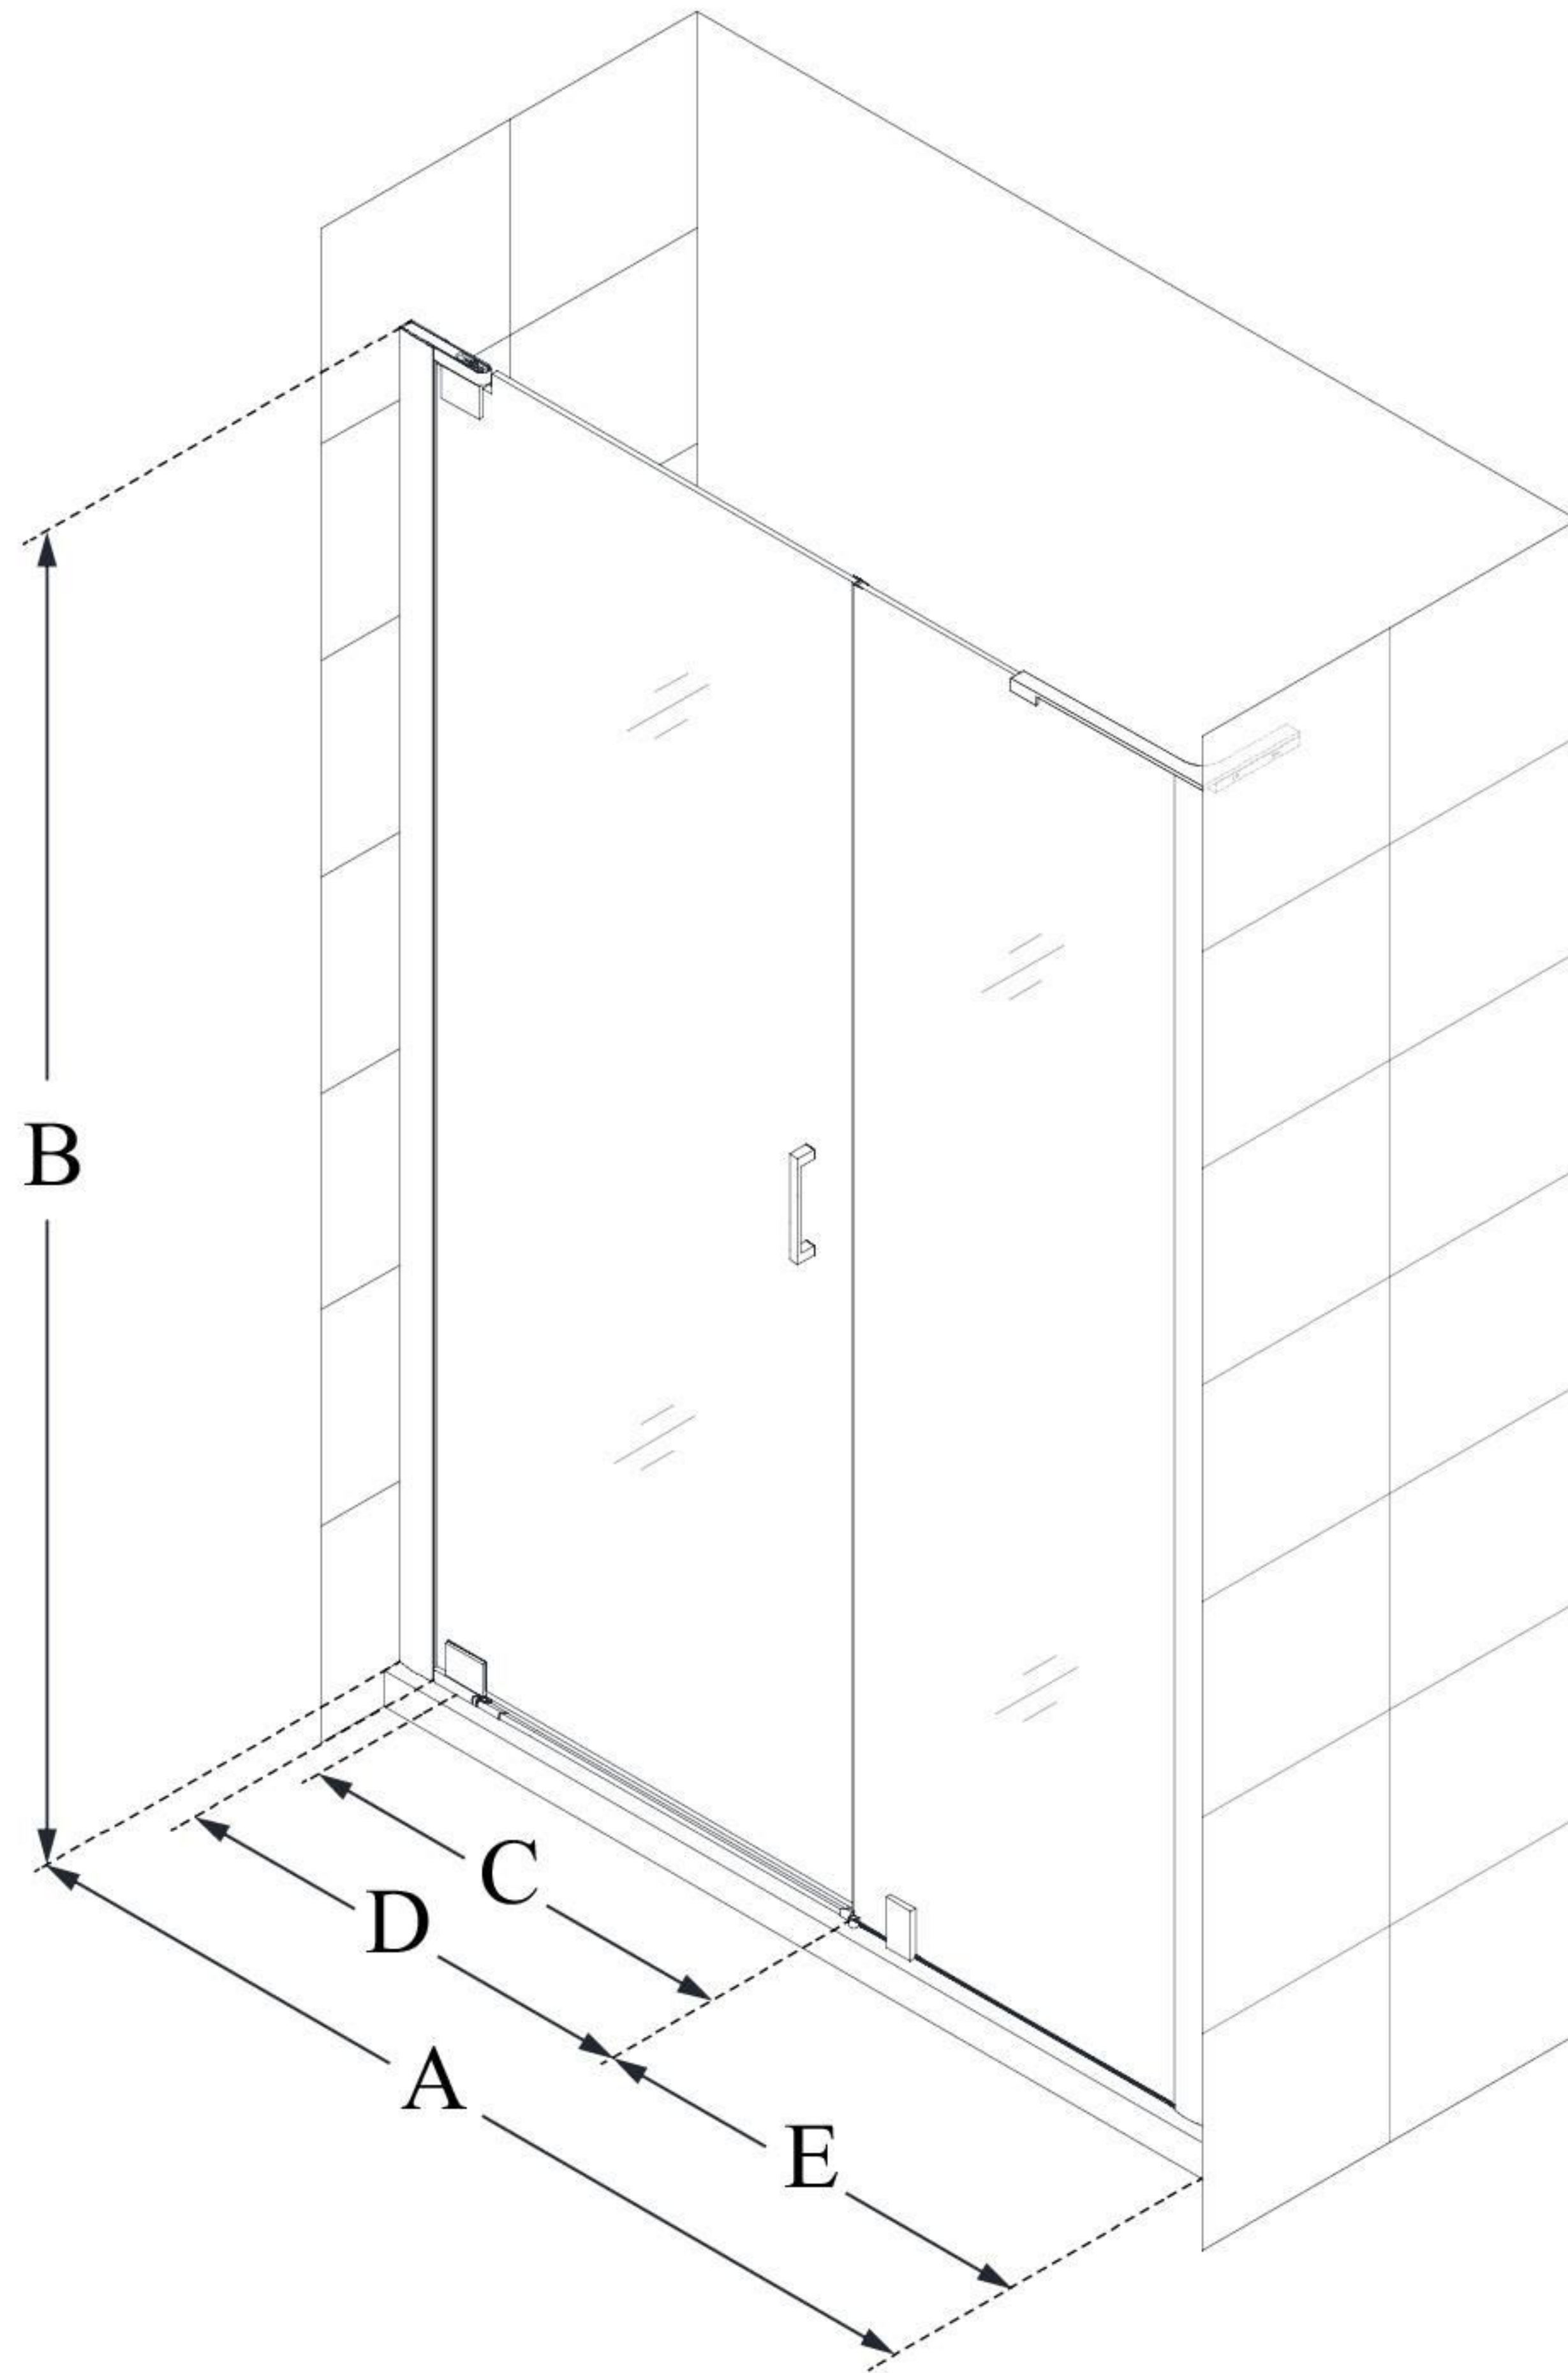

SHDR-4332180

ELEGANCE-LS

DreamLine Elegance-LS 48 1/4 -
50 1/4 in. W x 72 in. H Frameless
Pivot Shower Door

PIVOT DOOR

CONFIGURATION DIMENSIONS:

A: 48 1/4" - 50 1/4"

MODEL WIDTH

B: 72"

MODEL HEIGHT

C: 24 3/4"

ACCESS WIDTH

D: 27 3/4"

DOOR WIDTH

E: 18"

INLINE PANEL WIDTH

DreamLine reserves the right to update or modify the hardware or materials pictured without prior notice for the purpose of product improvement and customer satisfaction.