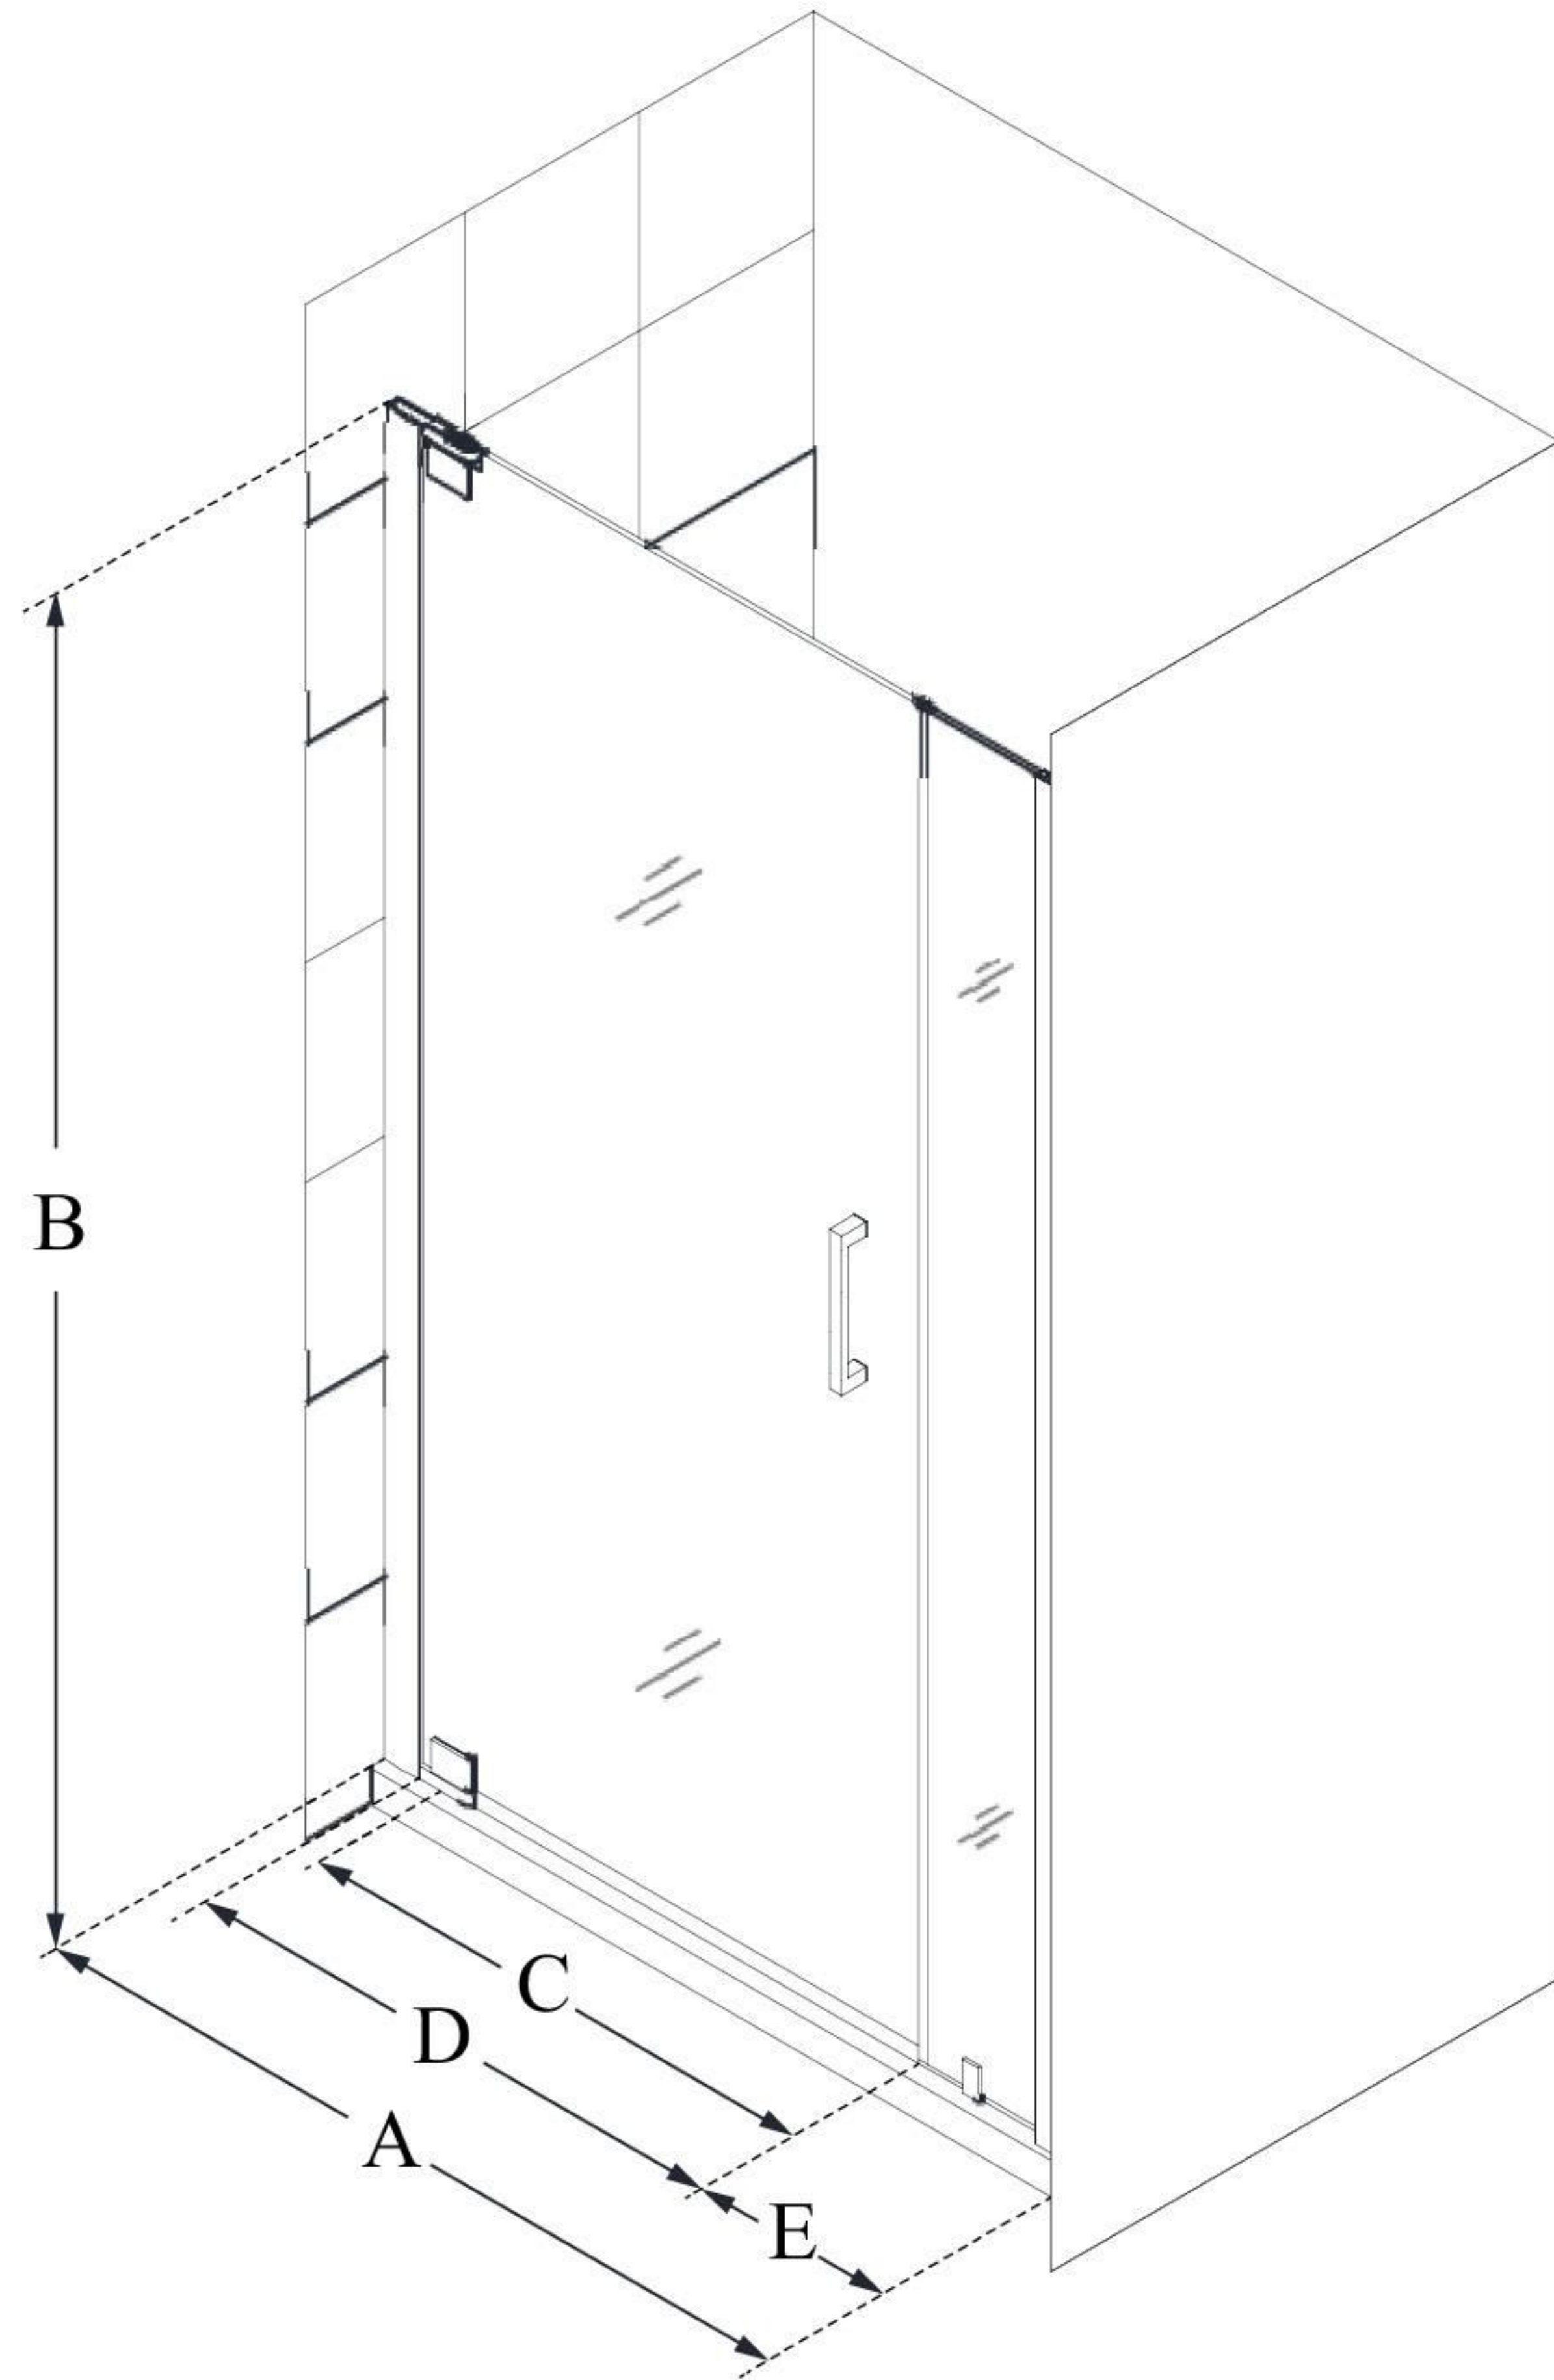

SHDR-4332060

ELEGANCE-LS

DreamLine Elegance-LS 36 1/4 -
38 1/4 in. W x 72 in. H Frameless
Pivot Shower Door

PIVOT DOOR

CONFIGURATION DIMENSIONS:

A: 36 1/4" - 38 1/4"

MODEL WIDTH

B: 72"

MODEL HEIGHT

C: 24 3/4"

ACCESS WIDTH

D: 27 3/4"

DOOR WIDTH

E: 6"

INLINE PANEL WIDTH

DreamLine reserves the right to update or modify the hardware or materials pictured without prior notice for the purpose of product improvement and customer satisfaction.