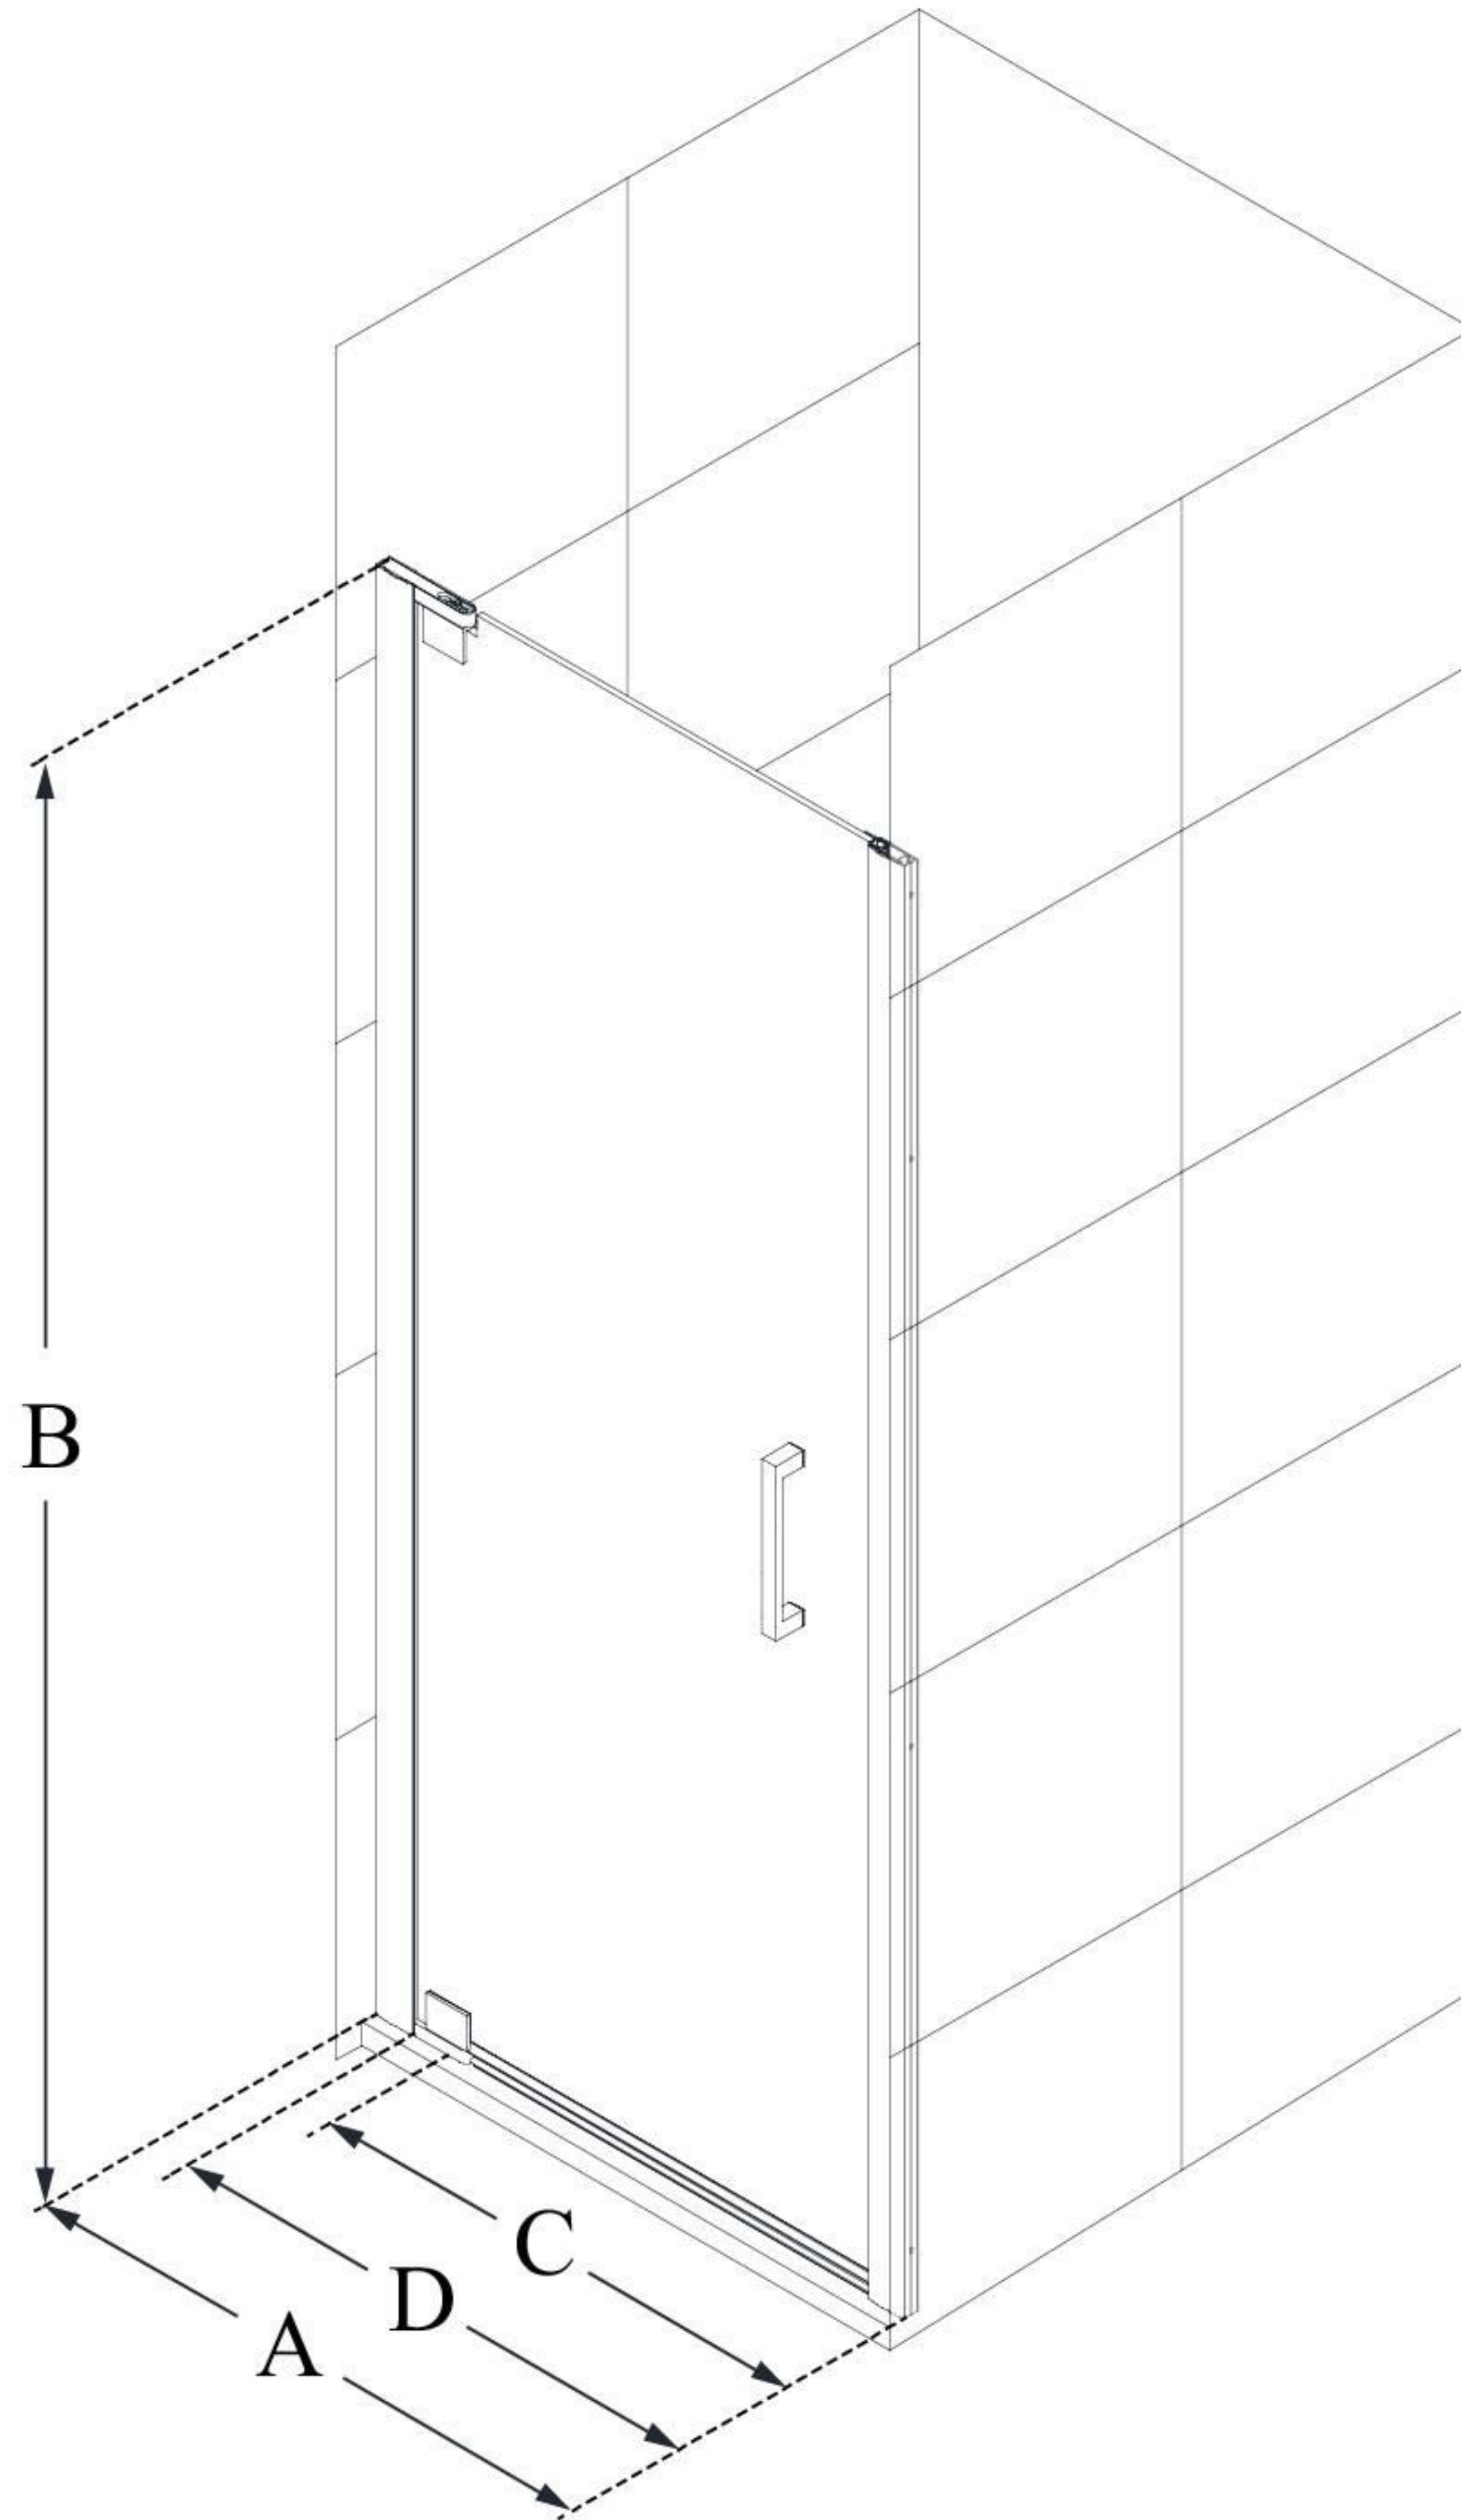

## **ELEGANCE-LS**

DreamLine Elegance-LS 32 1/4 -  
34 1/4 in. W x 72 in. H Frameless  
Pivot Shower Door

**PIVOT DOOR**

### **CONFIGURATION DIMENSIONS:**

**A: 32 1/4" - 34 1/4"**

MODEL WIDTH

**B: 72"**

MODEL HEIGHT

**C: 24 3/4"**

ACCESS WIDTH

**D: 27 3/4"**

DOOR WIDTH

DreamLine reserves the right to update or modify the hardware or materials pictured without prior notice for the purpose of product improvement and customer satisfaction.