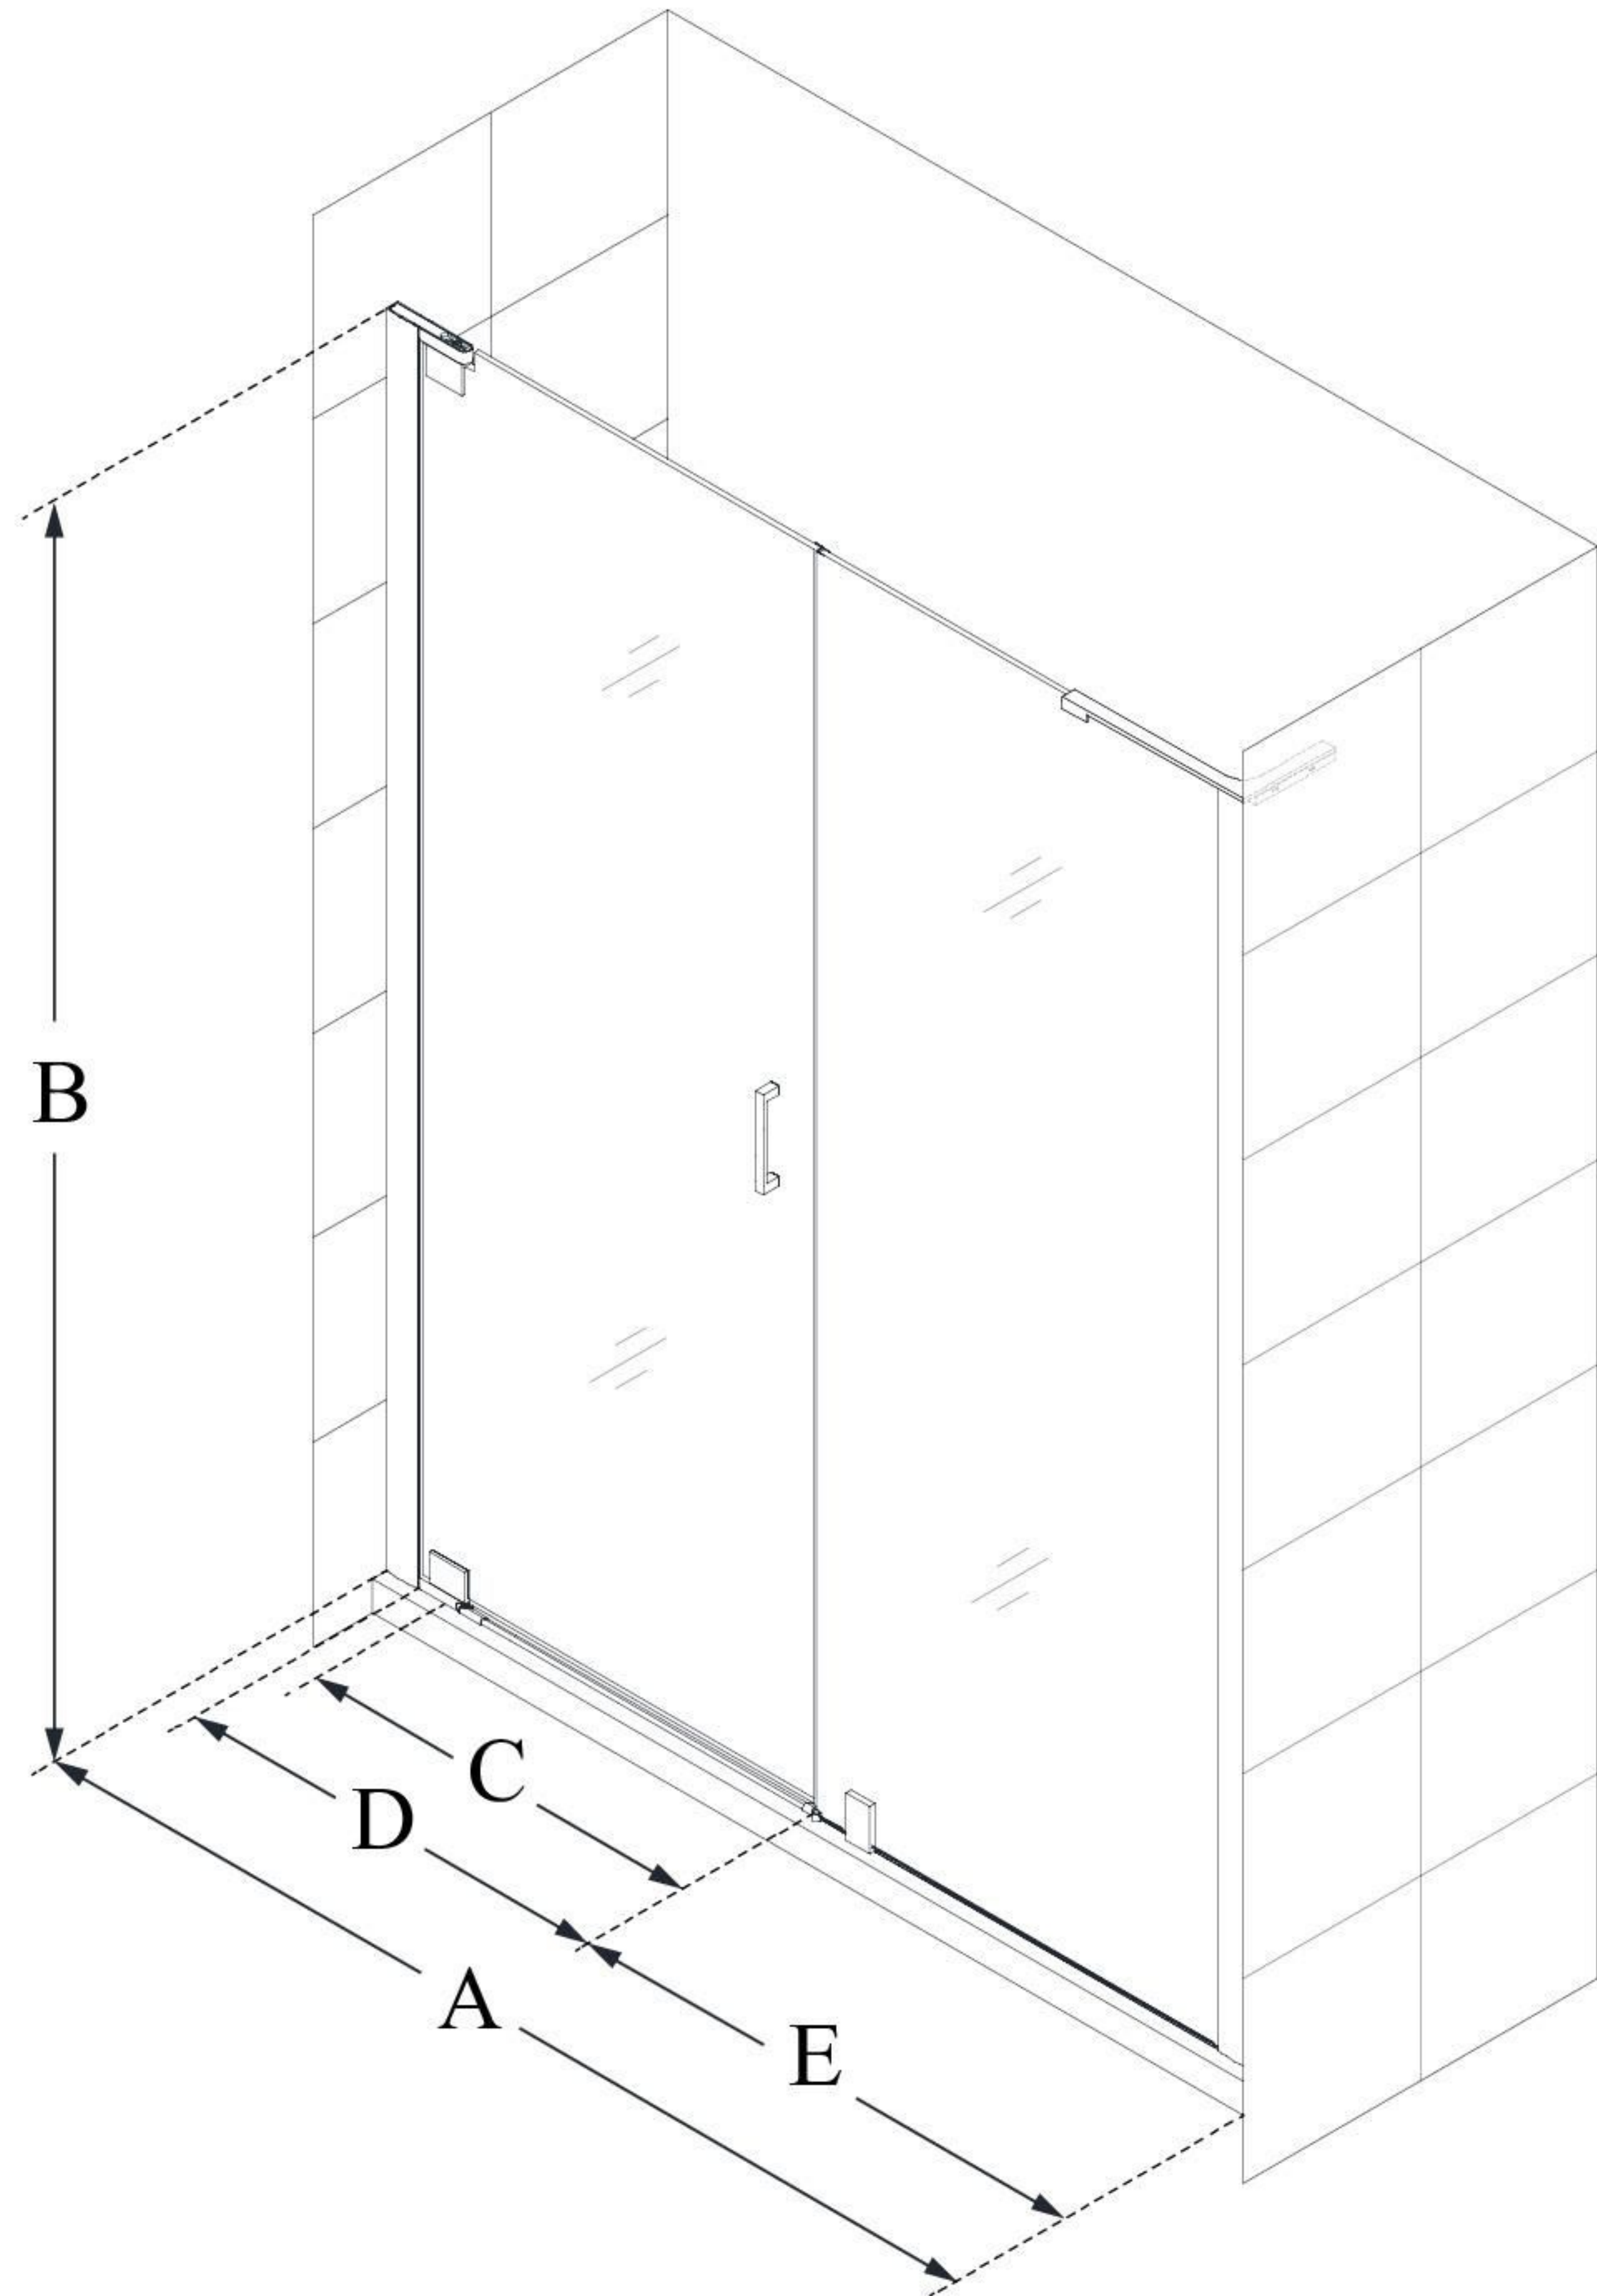

SHDR-4330300

ELEGANCE-LS

DreamLine Elegance-LS 58 1/2 -
60 1/2 in. W x 72 in. H Frameless
Pivot Shower Door

PIVOT DOOR

CONFIGURATION DIMENSIONS:

A: 58 1/2" - 60 1/2"

MODEL WIDTH

B: 72"

MODEL HEIGHT

C: 23"

ACCESS WIDTH

D: 26"

DOOR WIDTH

E: 30"

INLINE PANEL WIDTH

DreamLine reserves the right to update or modify the hardware or materials pictured without prior notice for the purpose of product improvement and customer satisfaction.