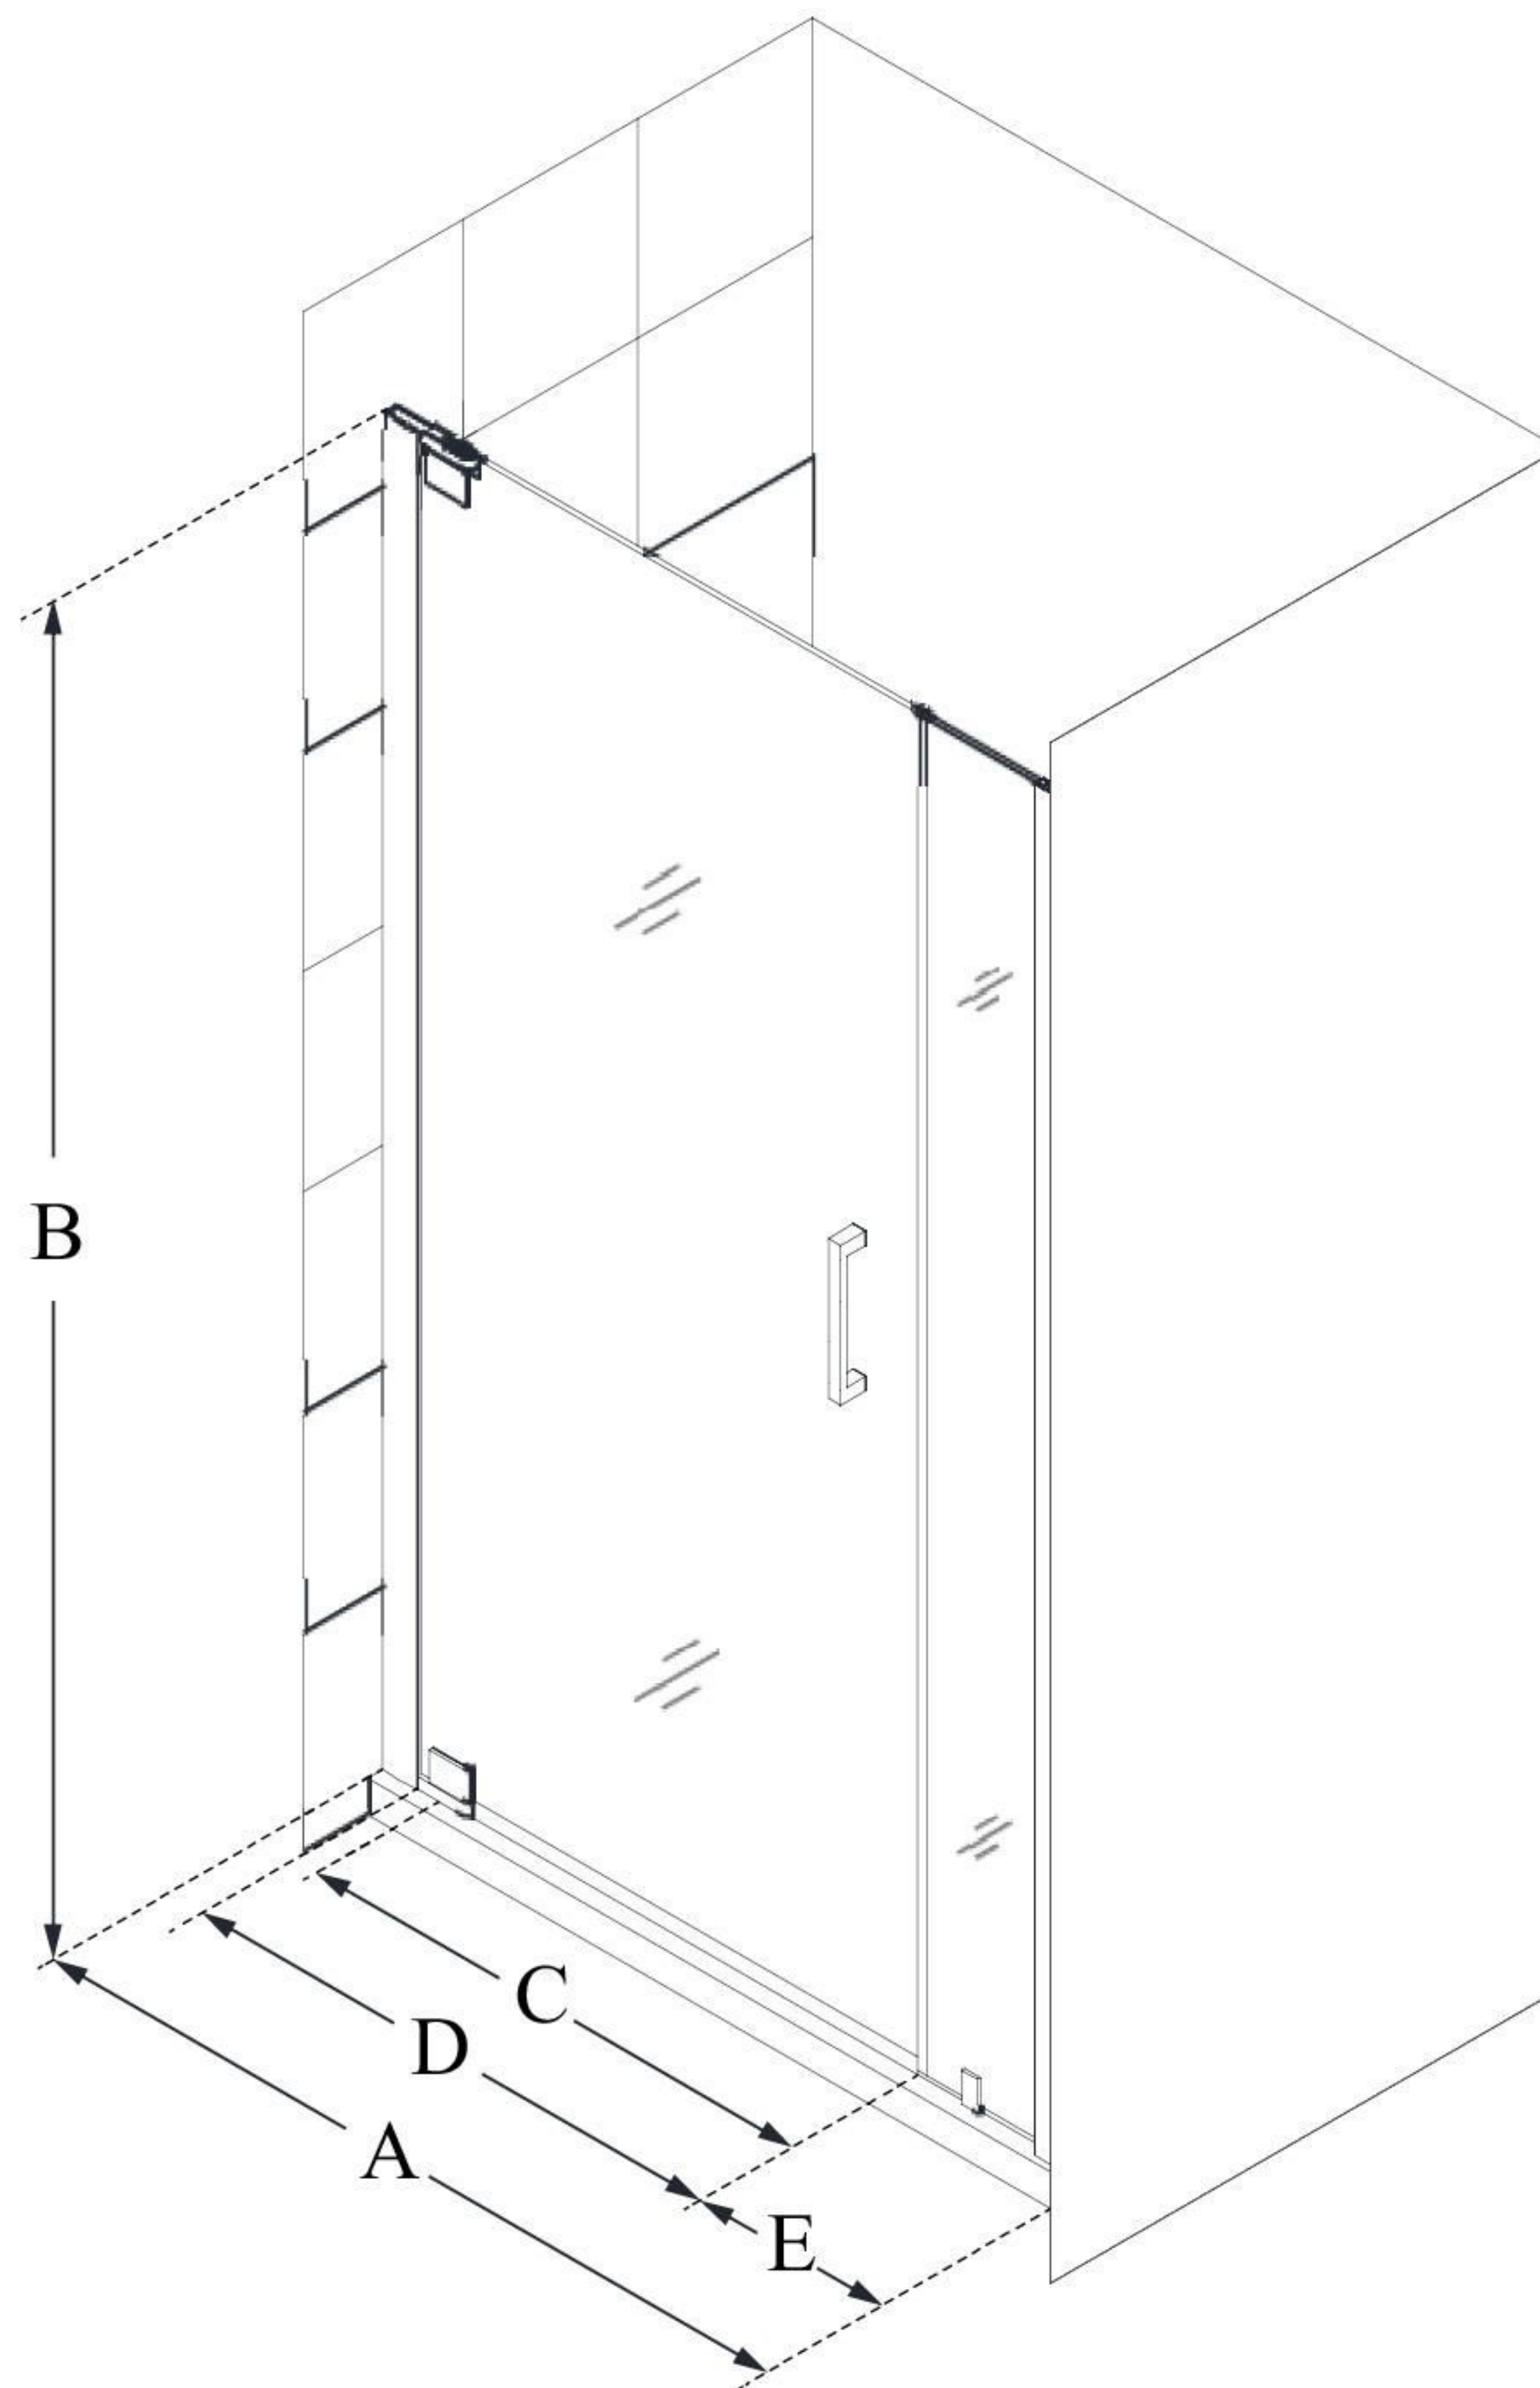

## **ELEGANCE-LS**

DreamLine Elegance-LS 34 1/2 -  
36 1/2 in. W x 72 in. H Frameless  
Pivot Shower Door

**PIVOT DOOR**

### **CONFIGURATION DIMENSIONS:**

**A: 34 1/2" - 36 1/2"**

MODEL WIDTH

**B: 72"**

MODEL HEIGHT

**C: 23"**

ACCESS WIDTH

**D: 26"**

DOOR WIDTH

**E: 6"**

INLINE PANEL WIDTH

DreamLine reserves the right to update or modify the hardware or materials pictured without prior notice for the purpose of product improvement and customer satisfaction.